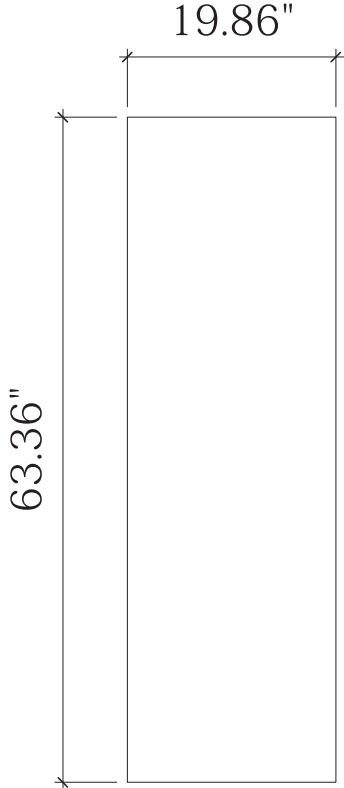

Product Name: MOD-1363
Process: HD
Material: Backlit Knit
Effective Date: 07/23/2014

FRONT

Opening: 19.86"w x 63.98"h
Silicone edge around perimeter

BACK

Opening: 19.86"w x 63.36"h
Silicone edge around perimeter

NOTE: Graphic files must be @ 150 dpi Finished Size.
DO NOT send Flattened Files. Production can not manipulate the content, proportion or color of these files.

NOTE: Test frames may be required for guaranteed fitting of graphics