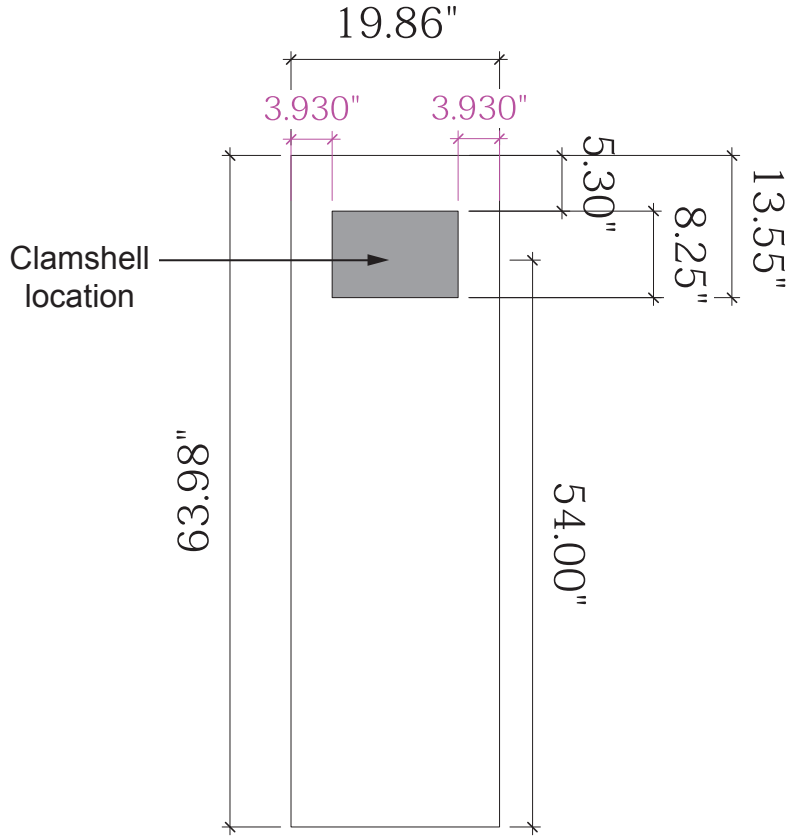

Product Name: MOD-1363
Process: HD
Material: Backlit Knit
Effective Date: 07/23/2014

FRONT

Opening: 19.86"w x 63.98"h
Silicone edge around perimeter

BACK

Opening: 19.86"w x 63.36"h
Silicone edge around perimeter

NOTE: Graphic files must be @ 150 dpi Finished Size.
DO NOT send Flattened Files. Production can not manipulate the content, proportion or color of these files.

NOTE: Test frames may be required for guaranteed fitting of graphics