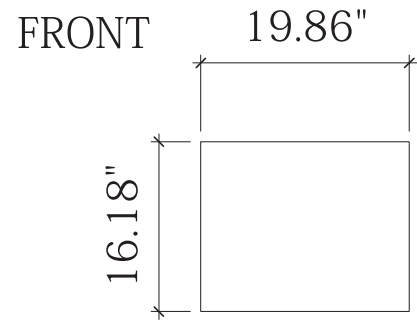

Product Name: MOD-1361
Process: HD
Material: Backlit Knit
Effective Date: 07/23/2014

Opening: 19.86"w x 16.18"h
Silicone edge around perimeter

Opening: 19.86"w x 16.01"h
Silicone edge around perimeter

Opening: 19.86"w x 63.98"h
Silicone edge around perimeter

Opening: 19.86"w x 63.36"h
Silicone edge around perimeter

NOTE: Graphic files must be @ 150 dpi Finished Size.
DO NOT send Flattened Files. Production can not manipulate the content, proportion or color of these files.