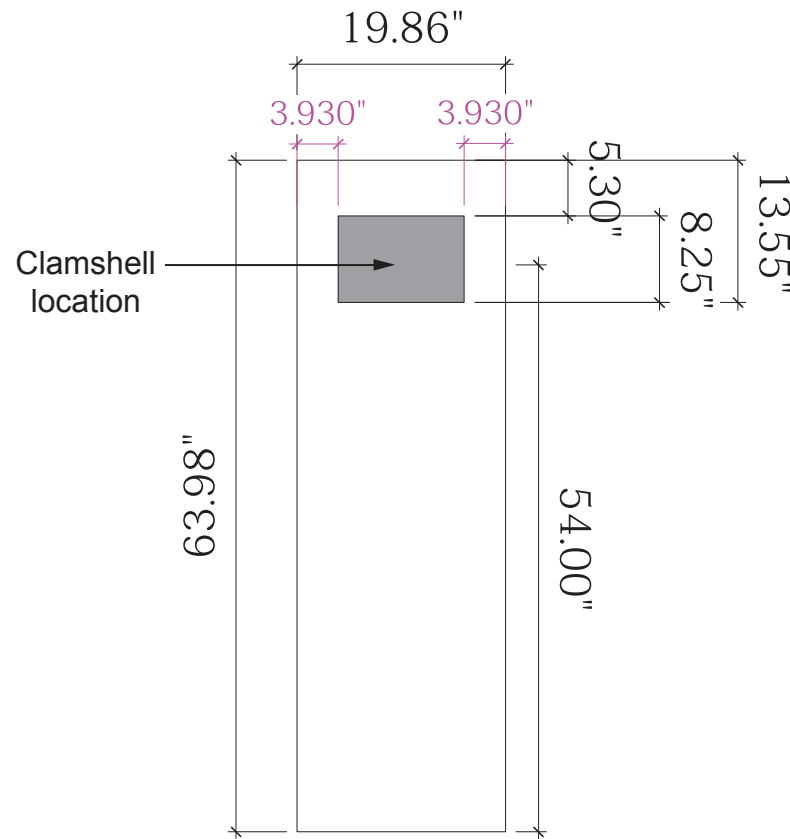

Product Name: MOD-1361
Process: HD
Material: Backlit Knit
Effective Date: 07/23/2014

Opening: 19.86"w x 16.18"h
Silicone edge around perimeter

Opening: 19.86"w x 16.01"h
Silicone edge around perimeter

Opening: 19.86"w x 63.98"h
Silicone edge around perimeter

Opening: 19.86"w x 63.36"h
Silicone edge around perimeter

NOTE: Graphic files must be @ 150 dpi Finished Size.
DO NOT send Flattened Files. Production can not manipulate the content, proportion or color of these files.