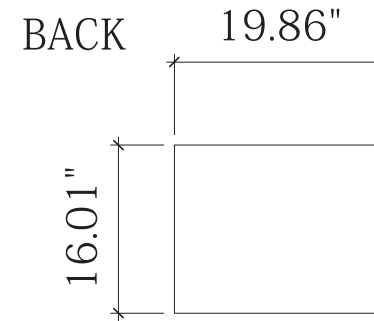

Product Name: MOD-1361
Process: HD
Material: Backlit Knit
Effective Date: 07/23/2014

Opening: 19.86"w x 16.18"h
Silicone edge around perimeter

Opening: 19.86"w x 16.01"h
Silicone edge around perimeter

Opening: 19.86"w x 63.98"h
Silicone edge around perimeter

Opening: 19.86"w x 63.36"h
Silicone edge around perimeter

NOTE: Graphic files must be @ 150 dpi Finished Size.
DO NOT send Flattened Files. Production can not manipulate the content, proportion or color of these files.