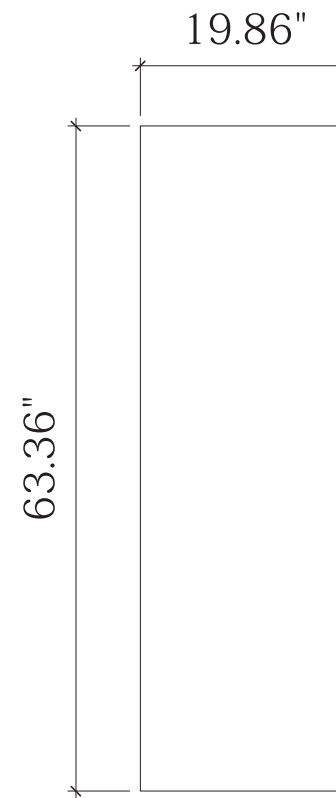

Product Name: MOD-1361
Process: HD
Material: Backlit Knit
Effective Date: 07/23/2014

Opening: 19.86"w x 16.18"h
Silicone edge around perimeter

Opening: 19.86"w x 16.01"h
Silicone edge around perimeter

Opening: 19.86"w x 63.98"h
Silicone edge around perimeter

Opening: 19.86"w x 63.36"h
Silicone edge around perimeter

NOTE: Graphic files must be @ 150 dpi Finished Size.
DO NOT send Flattened Files. Production can not manipulate the content, proportion or color of these files.