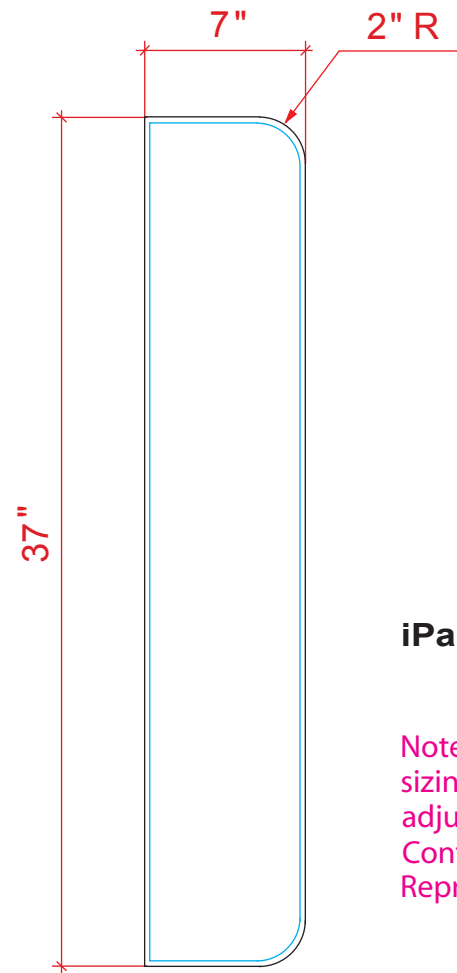

Product Name: MOD-1333
Process: HD
Material: 1/8" Sintra
Effective Date: 8.20.2013

**iPad Kiosk Halo**

Print Size: 11"w x 16"h  
Final/Live Area: 10.5"w x 15.5"h

This is hidden behind clamshell (1.5" thick).

**iPad Kiosk Face Plate Graphic**

Print Size: 8.75"w x 12.25"h  
Final/Live Area: 8.25"w x 11.75"h

Print Size: 7"w x 37"h  
Final/Live Area: 6.5"w (MAX) x 36.5"h (MAX)

**iPad Kiosk Wings**

Note: The final/live area sizing on this graphic is adjustable (max shown). Contact your Account Representative for details.

NOTE: Graphic files must be @ 150 dpi Finished Size.  
DO NOT send Flattened Files.

Production can not manipulate the content, proportion or color of these files.

NOTE: These dimensions are for graphic layout purposes.