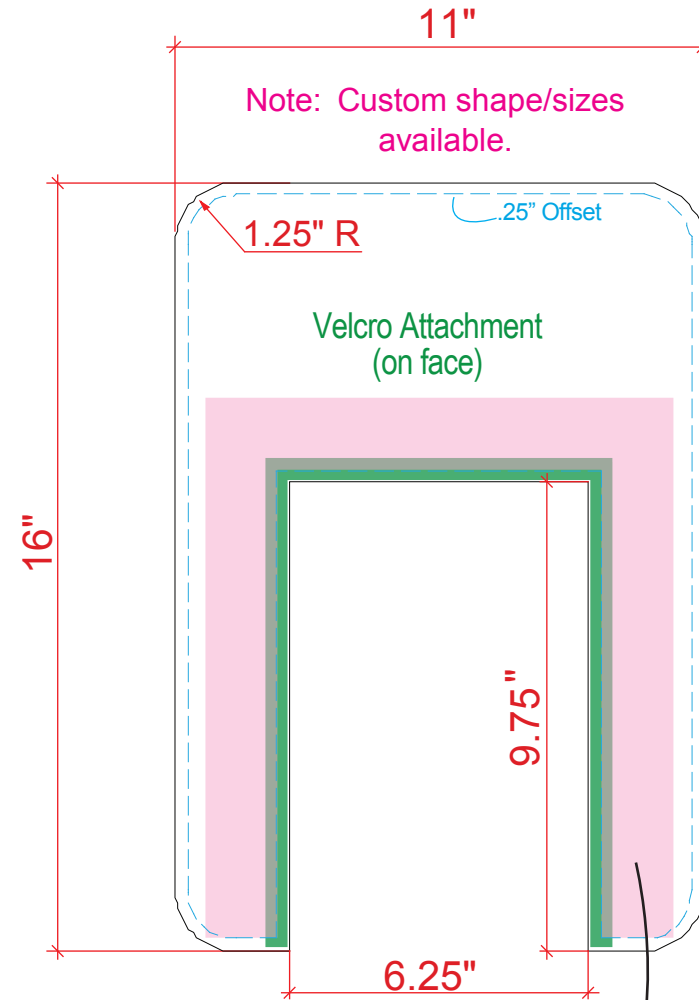

Product Name: MOD-1333
Process: HD
Material: 1/8" Sintra
Effective Date: 8.20.2013

**iPad Kiosk Halo**

Print Size: 11"w x 16"h  
Final/Live Area: 10.5"w x 15.5"h

This is hidden behind clamshell (1.5" thick).

**iPad Kiosk Face Plate Graphic**

Print Size: 8.75"w x 12.25"h  
Final/Live Area: 8.25"w x 11.75"h

Print Size: 7"w x 37"h  
Final/Live Area: 6.5"w (MAX) x 36.5"h (MAX)

**iPad Kiosk Wings**

Note: The final/live area sizing on this graphic is adjustable (max shown). Contact your Account Representative for details.

NOTE: Graphic files must be @ 150 dpi Finished Size.  
DO NOT send Flattened Files.

Production can not manipulate the content, proportion or color of these files.

NOTE: These dimensions are for graphic layout purposes.