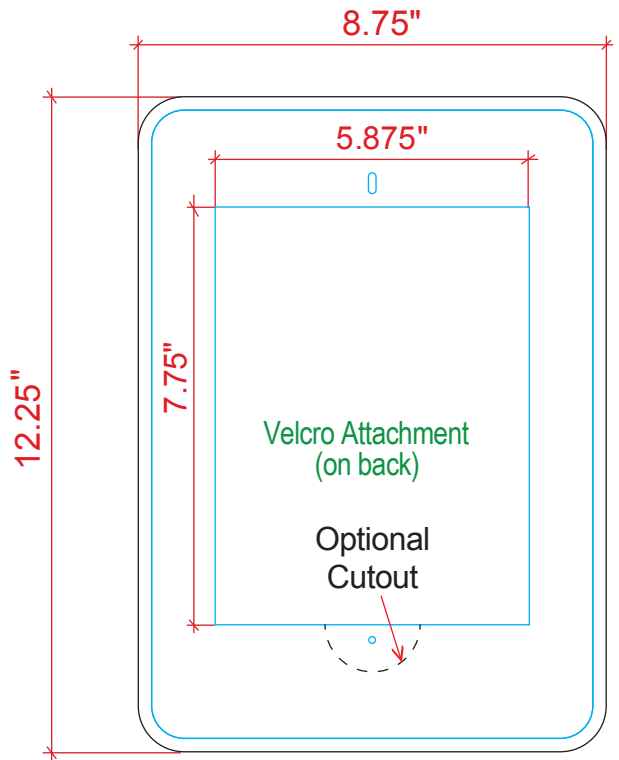

Product Name: MOD-1333
Process: HD
Material: 1/8" Sintra
Effective Date: 8.20.2013

**iPad Kiosk Halo**

Print Size: 11"w x 16"h  
Final/Live Area: 10.5"w x 15.5"h

This is hidden behind clamshell (1.5" thick).

**iPad Kiosk Face Plate Graphic**

Print Size: 8.75"w x 12.25"h  
Final/Live Area: 8.25"w x 11.75"h

Print Size: 7"w x 37"h  
Final/Live Area: 6.5"w (MAX) x 36.5"h (MAX)

**iPad Kiosk Wings**

Note: The final/live area sizing on this graphic is adjustable (max shown). Contact your Account Representative for details.

NOTE: Graphic files must be @ 150 dpi Finished Size.  
DO NOT send Flattened Files.

Production can not manipulate the content, proportion or color of these files.

NOTE: These dimensions are for graphic layout purposes.