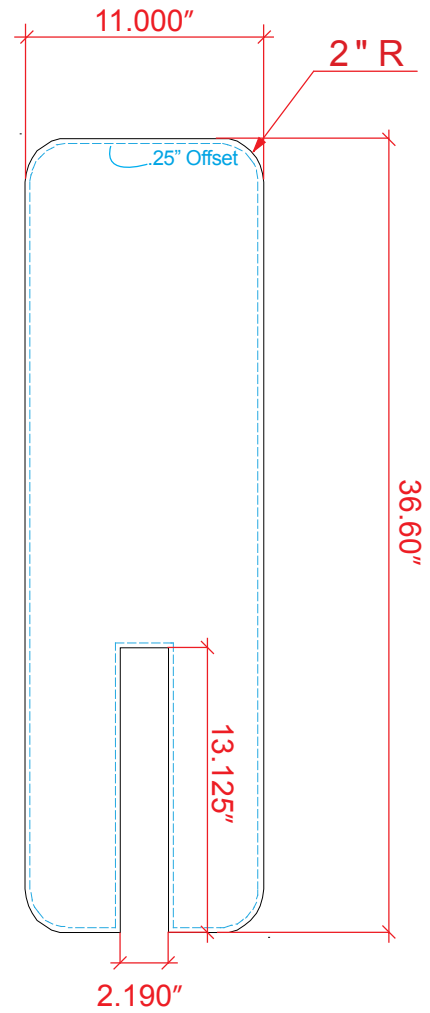

Product Name: DM-1030
Process: HD
Material: 1/8" Sintra
Effective Date: 7.12.2013

Note: The final/live area sizing on this graphic is adjustable (max shown). Contact your Account Representative for details.

Print Size: 11"w x 36.60"h  
Final/Live Area: 10.5"w x 36.1"h

NOTE: Graphic files must be @ 150 dpi Finished Size.  
DO NOT send Flattened Files.  
Production can not manipulate the content, proportion or color of these files.

NOTE: These dimensions are for graphic layout purposes.