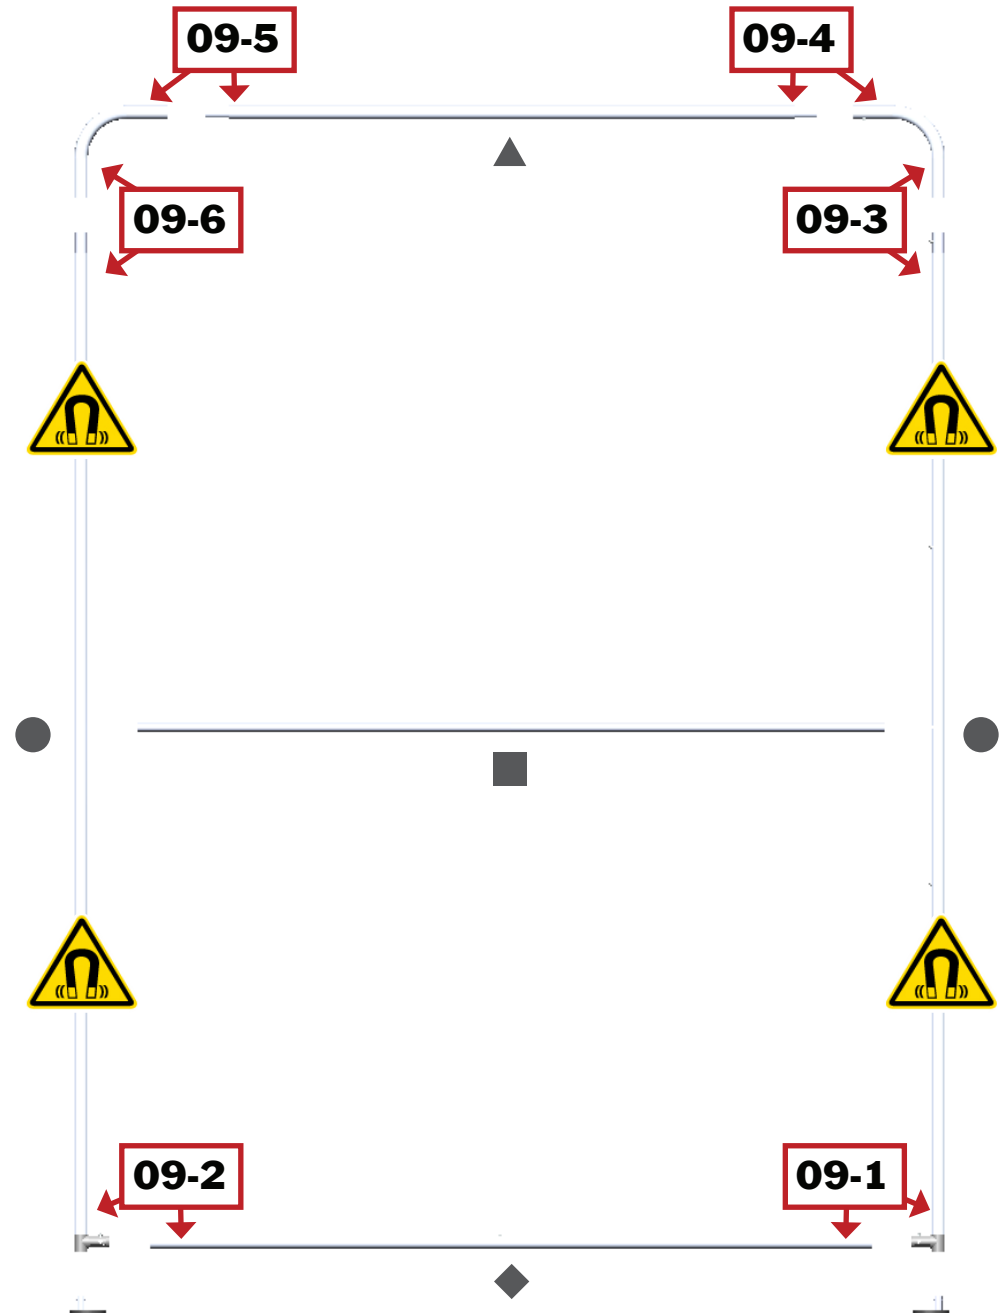

This product may include the following materials for recycle:
aluminum, select wood, fabric, cardboard, paper, steel, and plastics.

1 person assembly recommended:

We are continually improving and modifying our product range and reserve the right to vary the specifications without prior notice. All dimensions and weights quoted are approximate and we accept no responsibility for variance. E&OE. See Graphic Templates for graphic bleed specifications.

*Not to scale

Bungee-Connected

Loose

Graphic