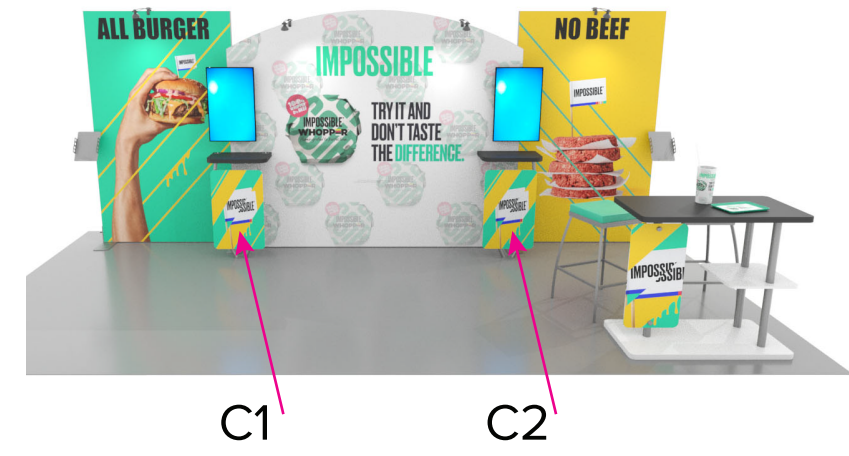

Graphic Template
10 x 20 Inline Exhibit
Backwall with Flat, Rectangular Side Panels &
Flat, Arched Center Panel – SEG Fabric Graphic

NOTE: All Raster Art (jpg, tiff, psd, png, etc.) must be at least 100 dpi at print size.
Standard kits are often customized. Please check with Customer Service to ensure that this template matches your specific job.

Graphic Template

Backwall Workstation Graphic – Direct Print Graphic

NOTE: All Raster Art (jpg, tiff,psd, png, etc.) must be at least 100 dpi at print size.
Standard kits are often customized. Please check with Customer Service to ensure that this template matches your specific job.

Graphic Template
Backwall Workstation Countertop – Vinyl Graphics
Graphics **NOT** included in base price. Please request pricing.

NOTE: All Raster Art (jpg, tiff,psd, png, etc.) must be at least 100 dpi at print size.
Standard kits are often customized. Please check with Customer Service to ensure that this template matches your specific job.

Graphic Template Portable Counter – Direct Print Graphic

D

Image Area
15" W x 29.5" H

Direct Print Graphic

NOTE: All Raster Art (jpg, tiff,psd, png, etc.) must be at least 100 dpi at print size.
Standard kits are often customized. Please check with Customer Service to ensure that this template matches your specific job.