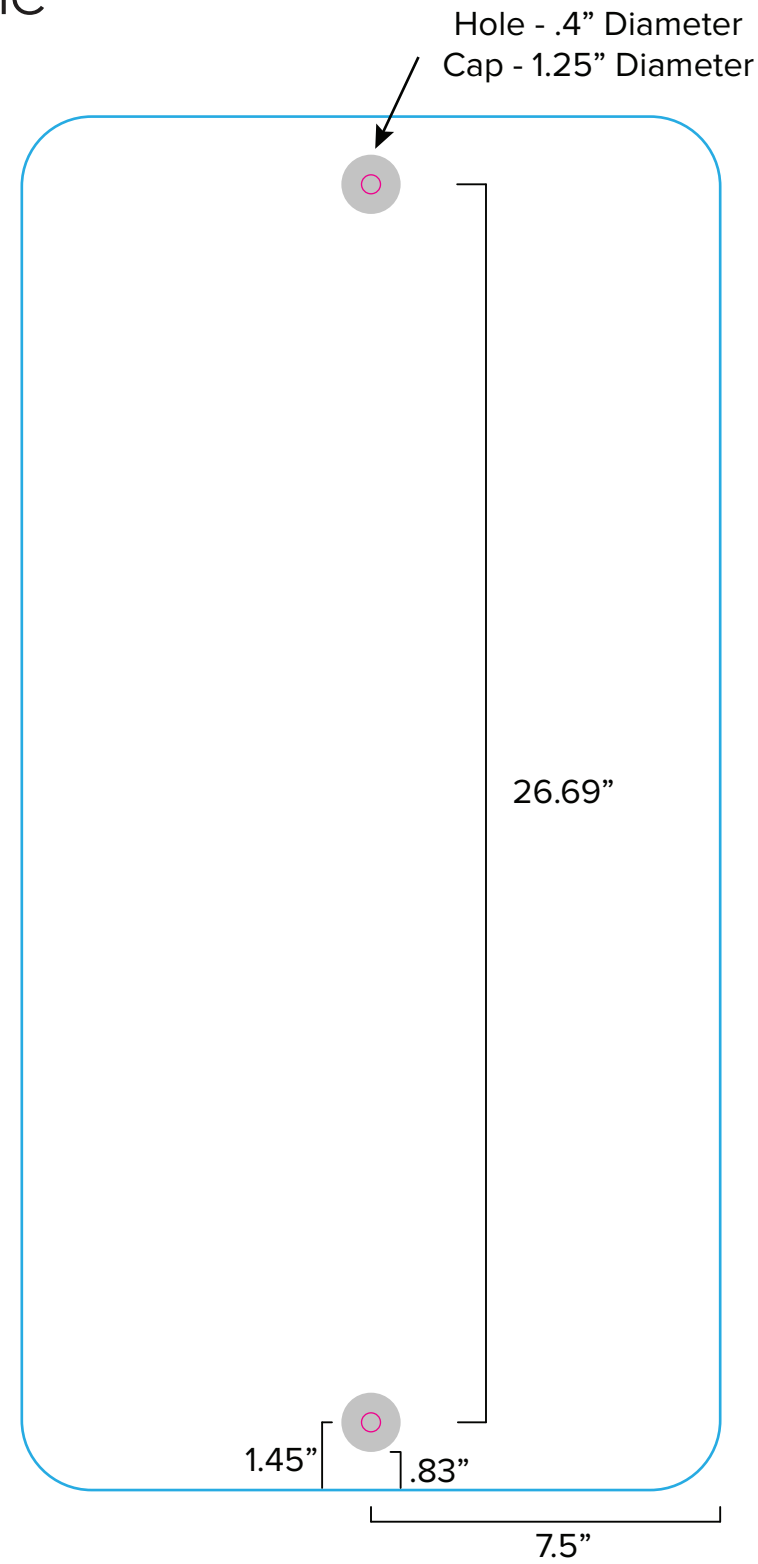

Graphic Template
10 x 20 Inline Exhibit
Backwall with Flat, Rectangular Side Panels &
Flat, Arched Center Panel – SEG Fabric Graphic

NOTE: All Raster Art (jpg, tiff, psd, png, etc.) must be at least 100 dpi at print size.
Standard kits are often customized. Please check with Customer Service to ensure that this template matches your specific job.

Graphic Template

Backwall Workstation Graphic – Direct Print Graphic

NOTE: All Raster Art (jpg, tiff,psd, png, etc.) must be at least 100 dpi at print size.
Standard kits are often customized. Please check with Customer Service to ensure that this template matches your specific job.

Graphic Template
Backwall Workstation Countertop – Vinyl Graphics
Graphics **NOT** included in base price. Please request pricing.

NOTE: All Raster Art (jpg, tiff,psd, png, etc.) must be at least 100 dpi at print size.
Standard kits are often customized. Please check with Customer Service to ensure that this template matches your specific job.

Graphic Template Portable Counter – Direct Print Graphic

D

Image Area
15" W x 29.5" H

Direct Print Graphic

NOTE: All Raster Art (jpg, tiff,psd, png, etc.) must be at least 100 dpi at print size.
Standard kits are often customized. Please check with Customer Service to ensure that this template matches your specific job.