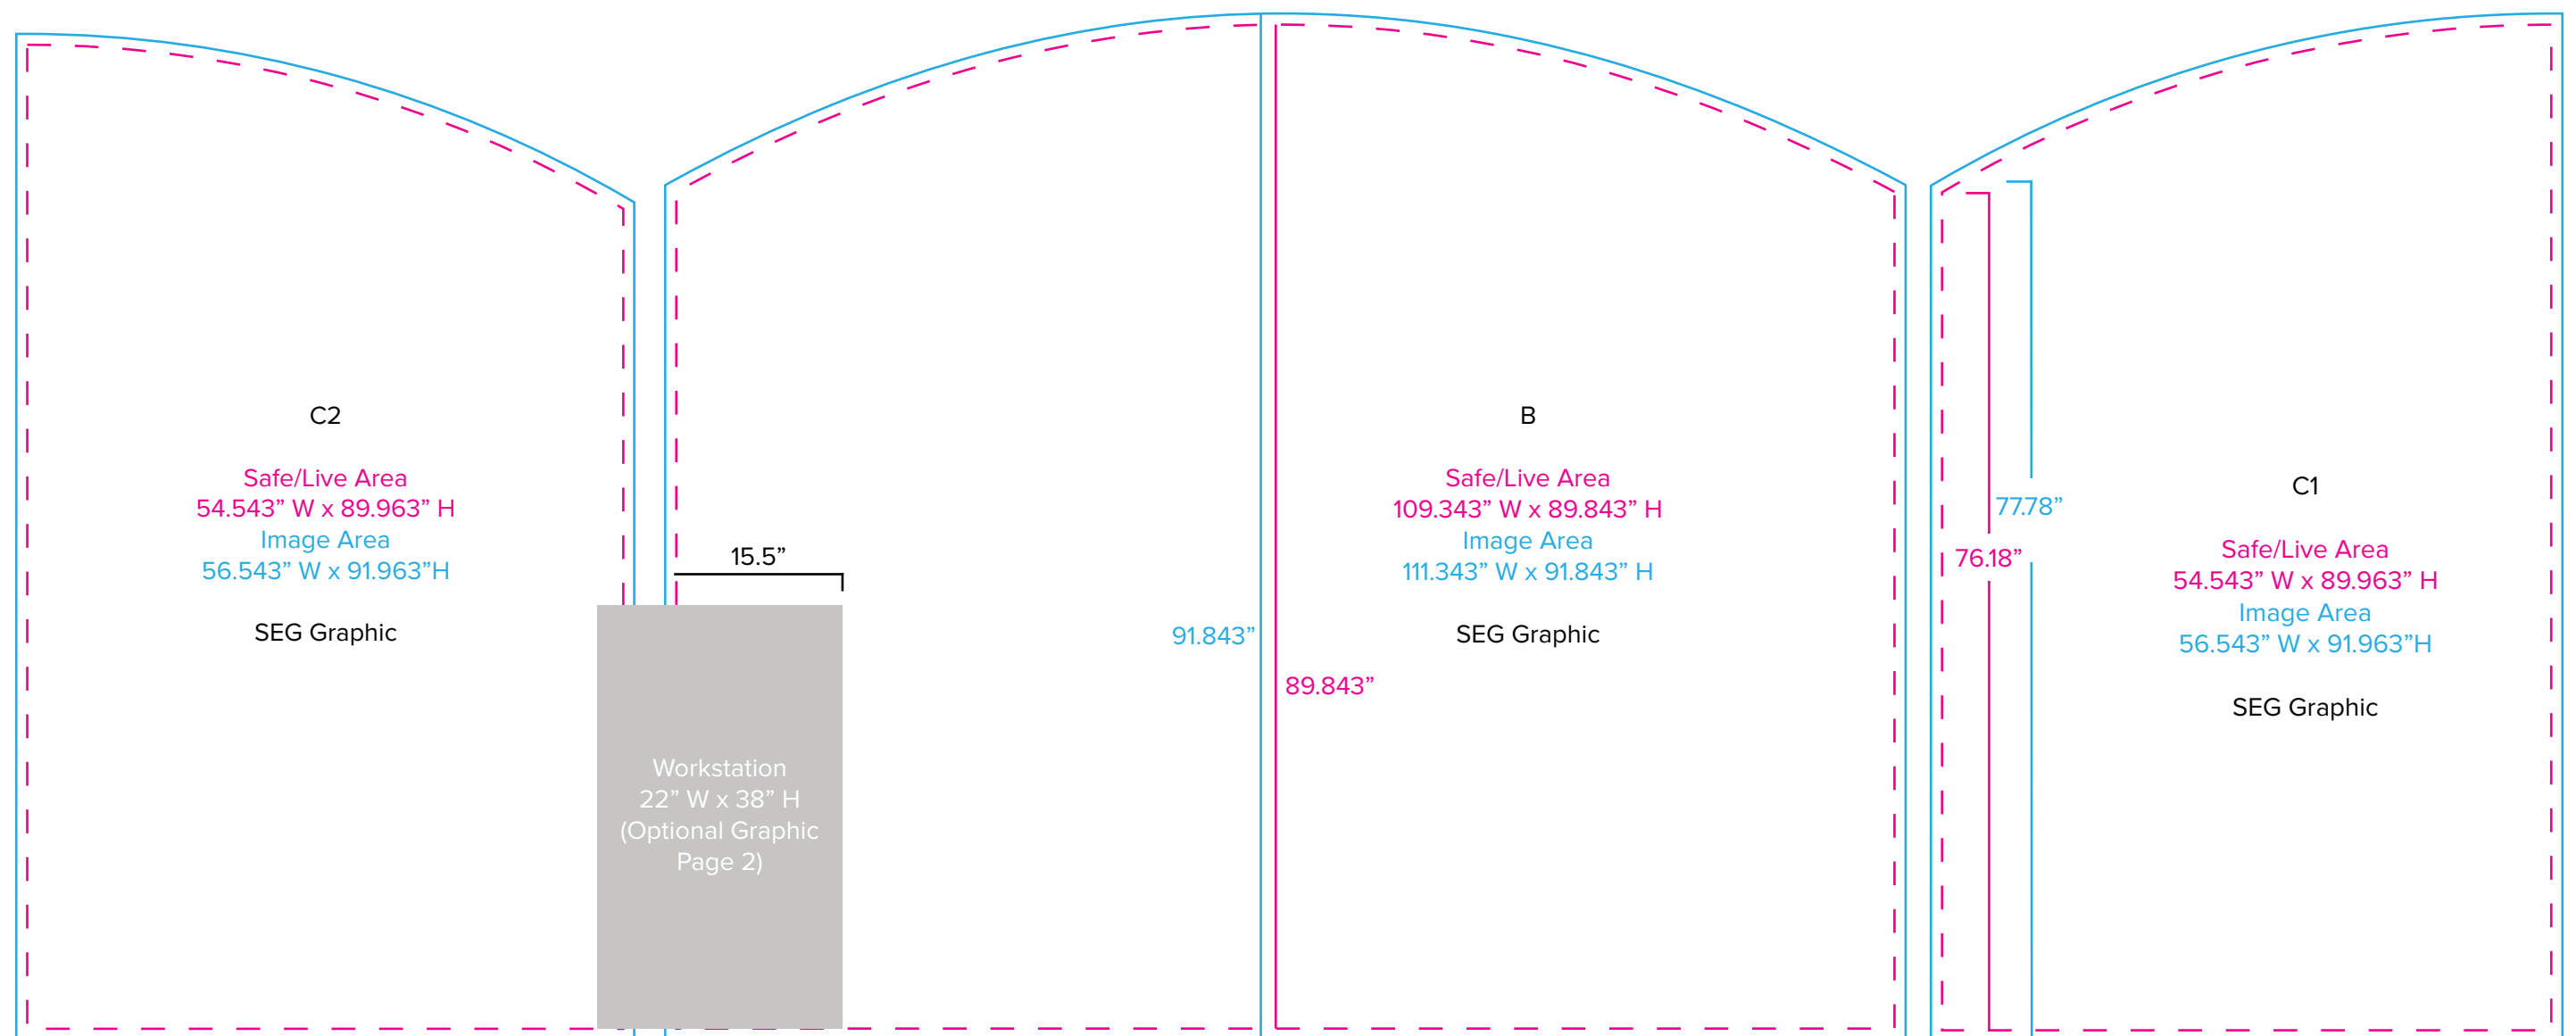

Graphic Template  
10 x 20 Inline Exhibit  
Flat, Arched Center & Side Panels - SEG Graphics

NOTE: All Raster Art (jpg, tiff,psd, png, etc.) must be at least 100 dpi at print size.  
Standard kits are often customized. Please check with Customer Service to ensure that this template matches your specific job.

Graphic Template  
Backwall Workstation Countertop – Vinyl Graphics  
Graphics **NOT** included in base price. Please request pricing.

NOTE: All Raster Art (jpg, tiff,psd, png, etc.) must be at least 100 dpi at print size.  
Standard kits are often customized. Please check with Customer Service to ensure that this template matches your specific job.