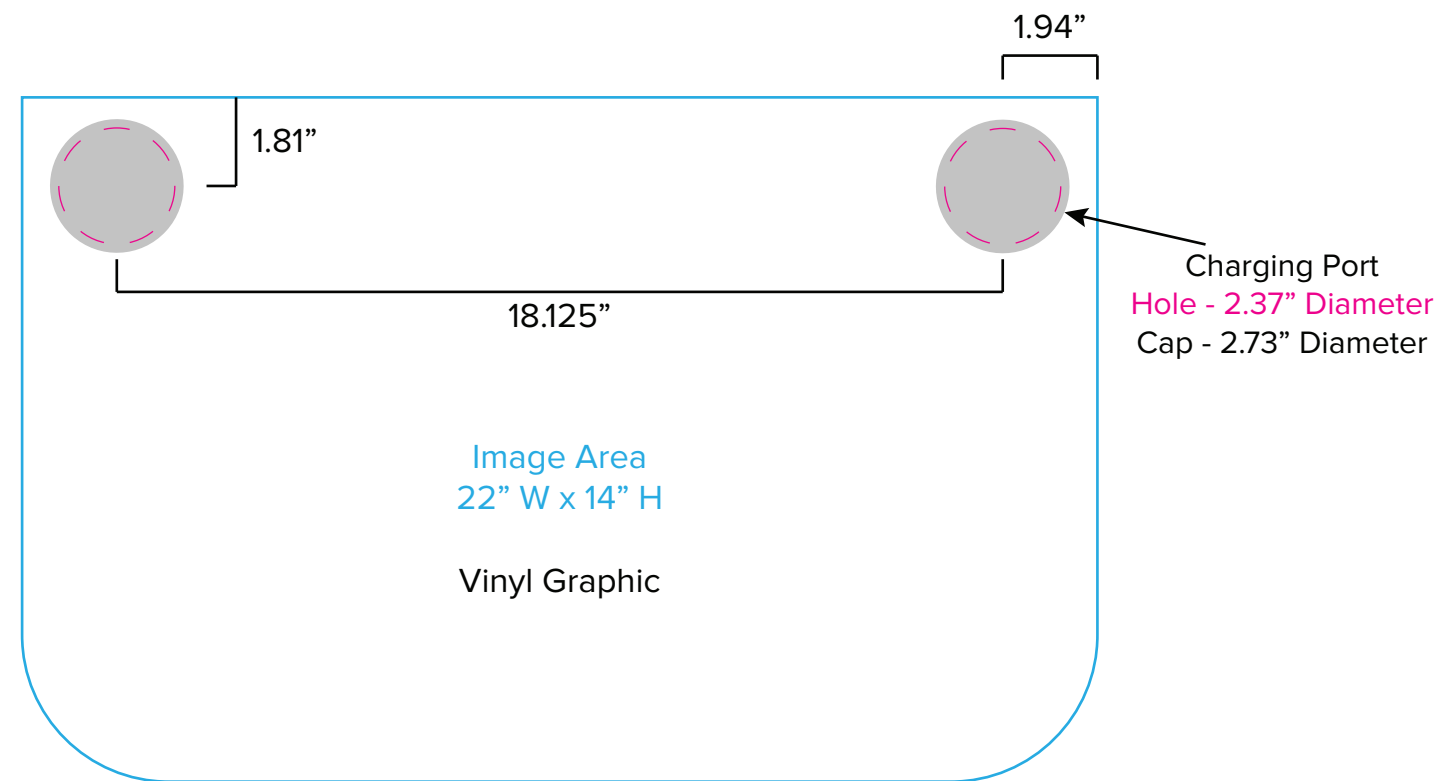

Graphic Template  
10 x 20 Inline Exhibit  
Flat, Arched Center & Side Panels - SEG Graphics

NOTE: All Raster Art (jpg, tiff,psd, png, etc.) must be at least 100 dpi at print size.  
Standard kits are often customized. Please check with Customer Service to ensure that this template matches your specific job.

Graphic Template  
Backwall Workstation Countertop – Vinyl Graphics  
Graphics **NOT** included in base price. Please request pricing.

NOTE: All Raster Art (jpg, tiff,psd, png, etc.) must be at least 100 dpi at print size.  
Standard kits are often customized. Please check with Customer Service to ensure that this template matches your specific job.