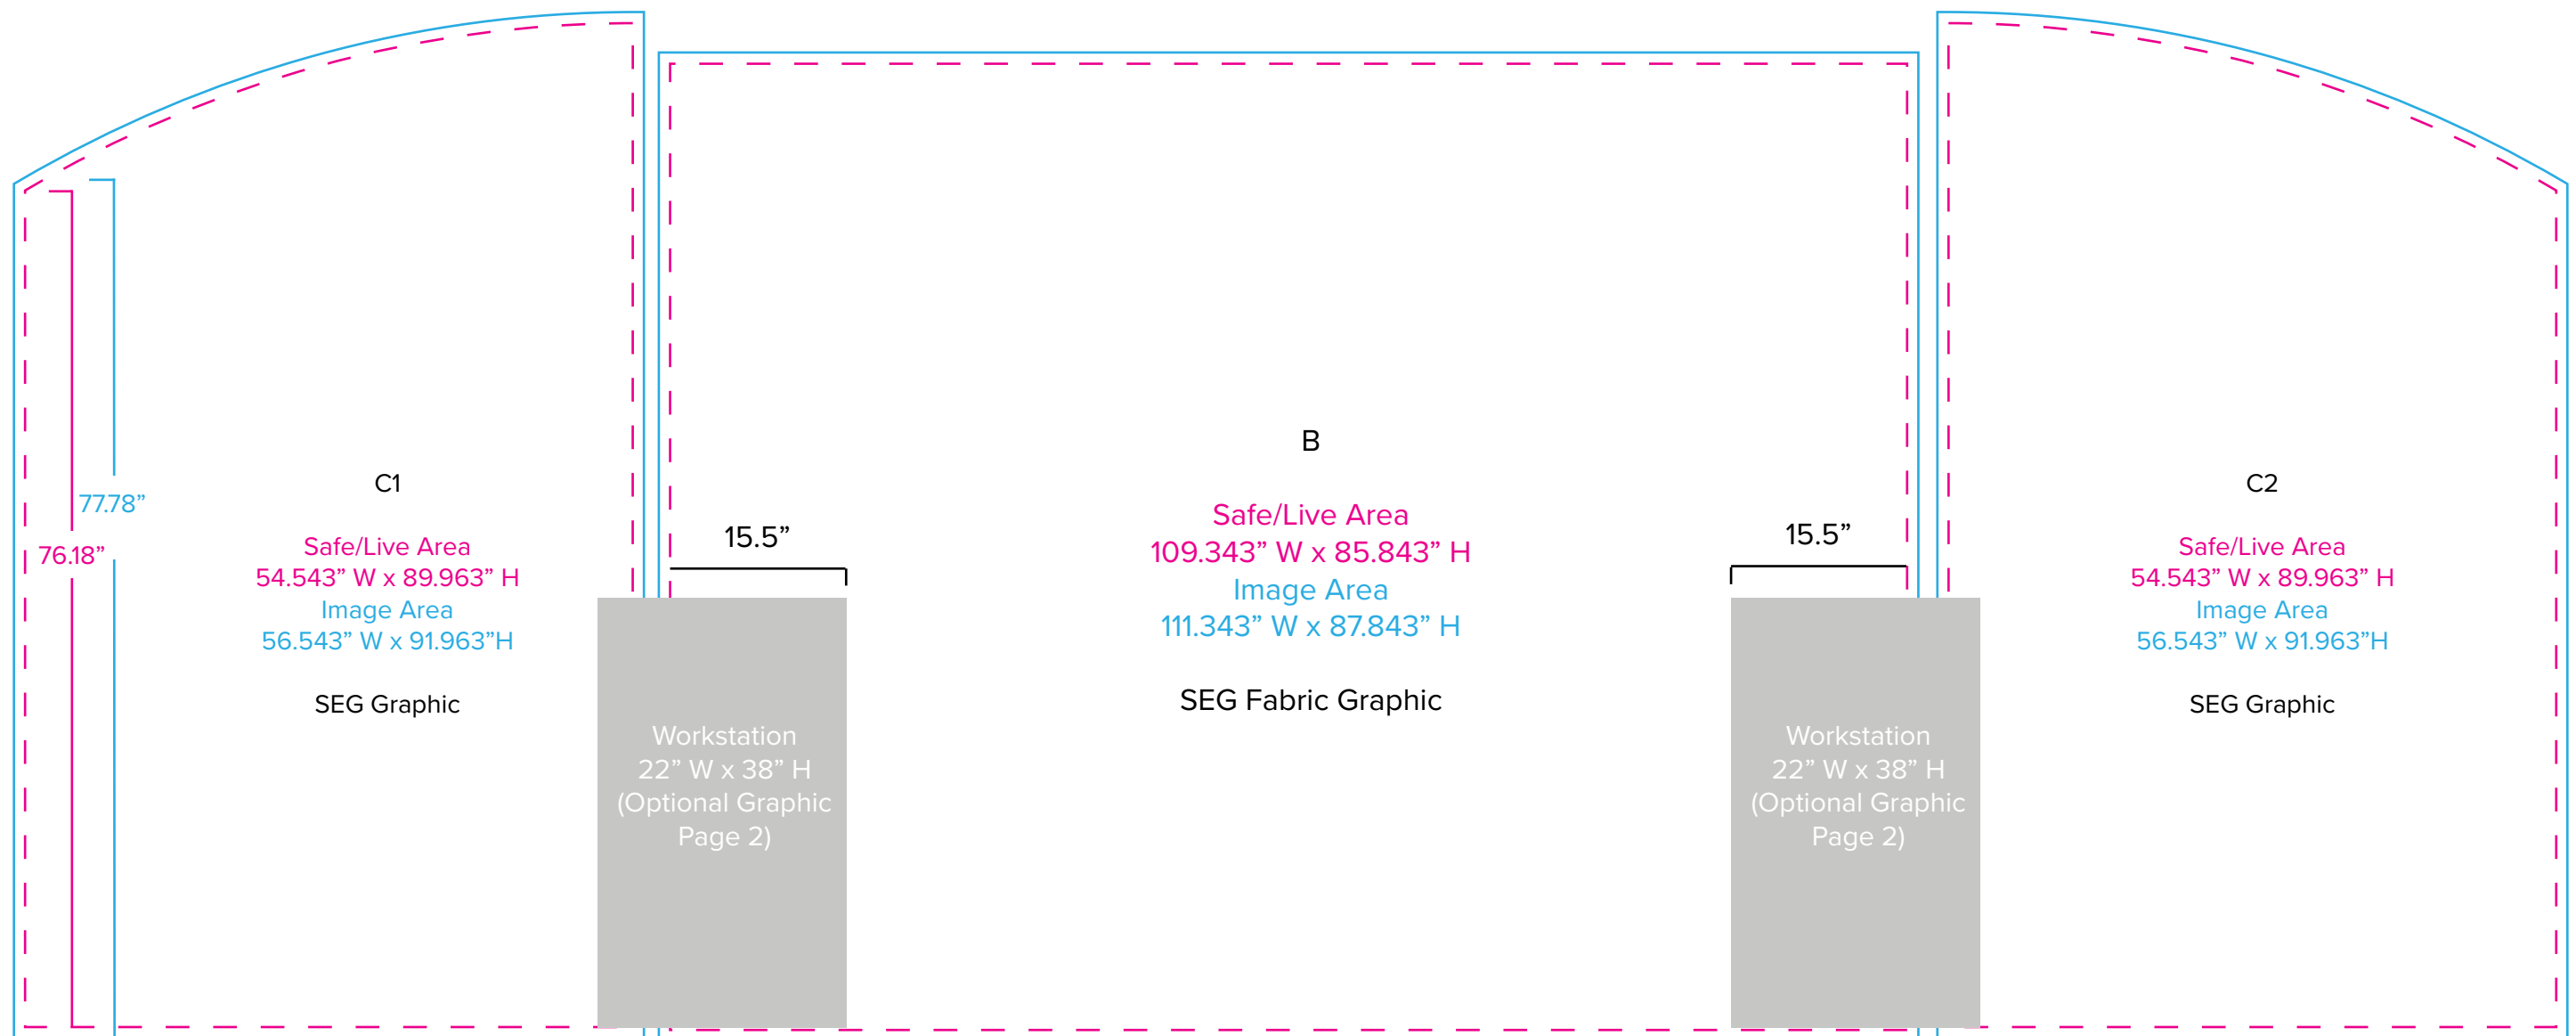

Graphic Template
10 x 20 Inline Exhibit
Backwall with Flat, Rectangular Center Panel &
Flat, Arched Side Panels – SEG Fabric Graphic

NOTE: All Raster Art (jpg, tiff, psd, png, etc.) must be at least 100 dpi at print size.
Standard kits are often customized. Please check with Customer Service to ensure that this template matches your specific job.

Graphic Template
Backwall Workstation Countertop – Vinyl Graphics
Graphics **NOT** included in base price. Please request pricing.

NOTE: All Raster Art (jpg, tiff,psd, png, etc.) must be at least 100 dpi at print size.
Standard kits are often customized. Please check with Customer Service to ensure that this template matches your specific job.

Graphic Template
Portable Counter – Vinyl Graphic

D

NOTE: All Raster Art (jpg, tiff,psd, png, etc.) must be at least 100 dpi at print size.
Standard kits are often customized. Please check with Customer Service to ensure that this template matches your specific job.

Graphic Template Portable Counter – Direct Print Graphic

E

NOTE: All Raster Art (jpg, tiff,psd, png, etc.) must be at least 100 dpi at print size.
Standard kits are often customized. Please check with Customer Service to ensure that this template matches your specific job.