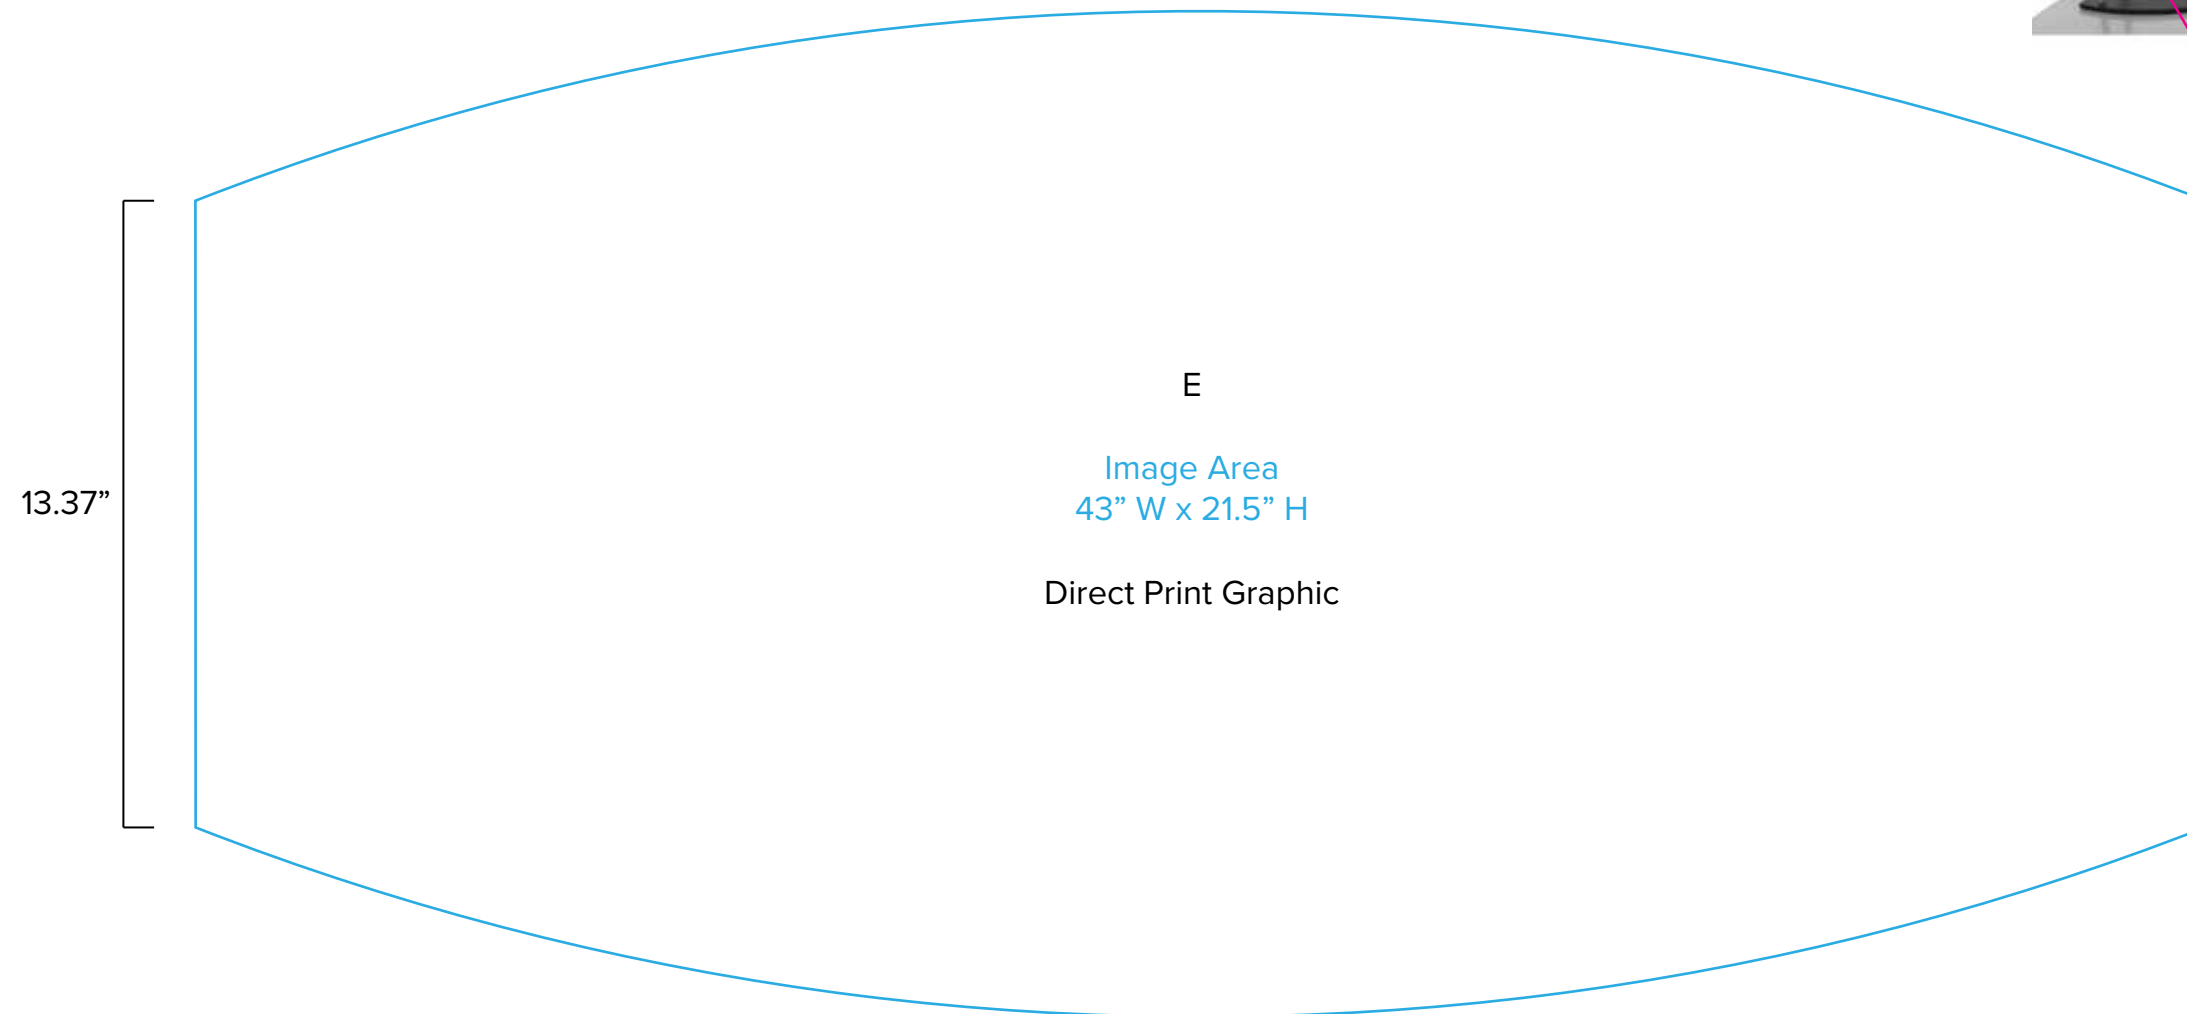

Graphic Template Portable Counter – Direct Print Graphic

E

NOTE: All Raster Art (jpg, tiff,psd, png, etc.) must be at least 100 dpi at print size.
Standard kits are often customized. Please check with Customer Service to ensure that this template matches your specific job.