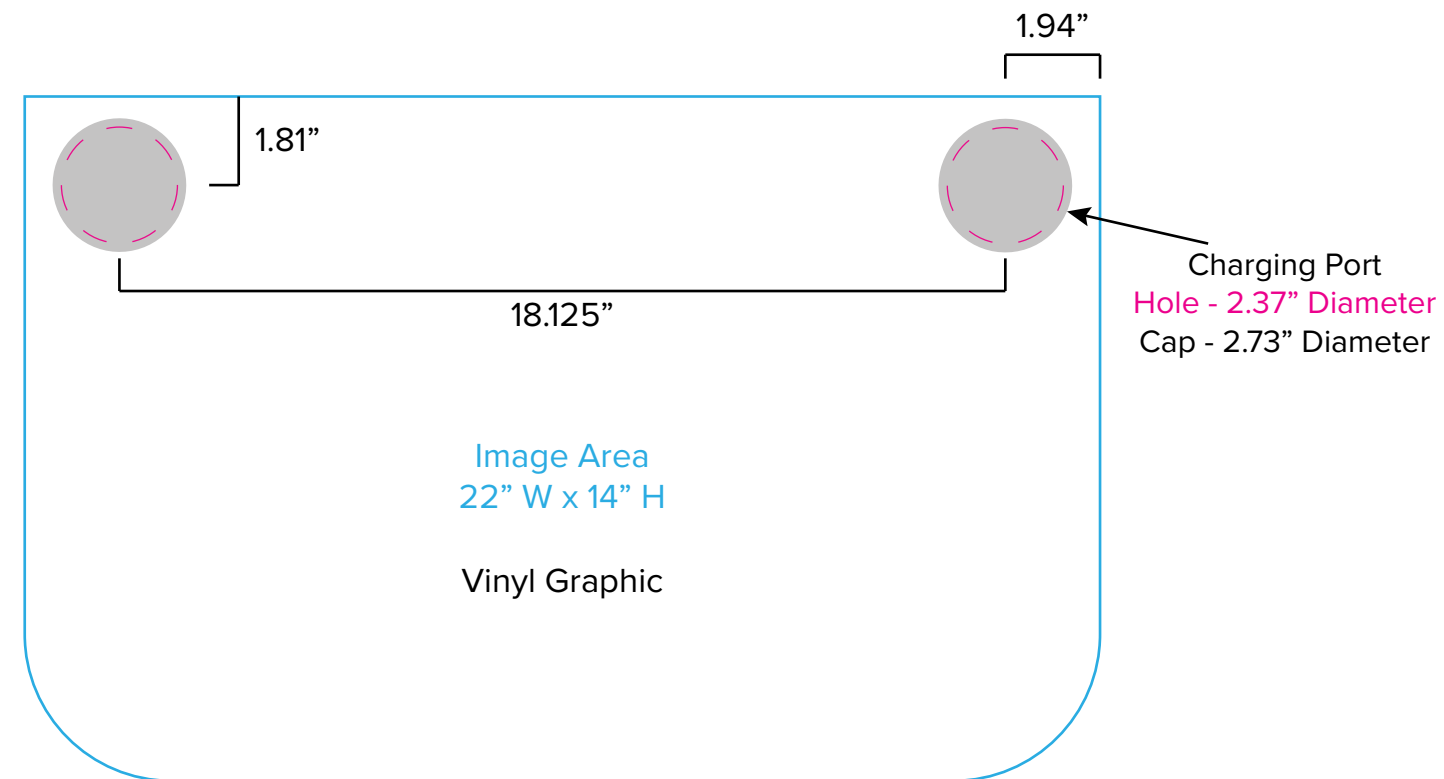

Graphic Template
10 x 20 Inline Exhibit
Backwall with Flat, Rectangular Center Panel &
Flat, Arched Side Panels – SEG Fabric Graphic

NOTE: All Raster Art (jpg, tiff, psd, png, etc.) must be at least 100 dpi at print size.
Standard kits are often customized. Please check with Customer Service to ensure that this template matches your specific job.

Graphic Template
Backwall Workstation Countertop – Vinyl Graphics
Graphics **NOT** included in base price. Please request pricing.

NOTE: All Raster Art (jpg, tiff,psd, png, etc.) must be at least 100 dpi at print size.
Standard kits are often customized. Please check with Customer Service to ensure that this template matches your specific job.

Graphic Template
Portable Counter – Vinyl Graphic

D

NOTE: All Raster Art (jpg, tiff,psd, png, etc.) must be at least 100 dpi at print size.
Standard kits are often customized. Please check with Customer Service to ensure that this template matches your specific job.

Graphic Template Portable Counter – Direct Print Graphic

E

NOTE: All Raster Art (jpg, tiff,psd, png, etc.) must be at least 100 dpi at print size.
Standard kits are often customized. Please check with Customer Service to ensure that this template matches your specific job.