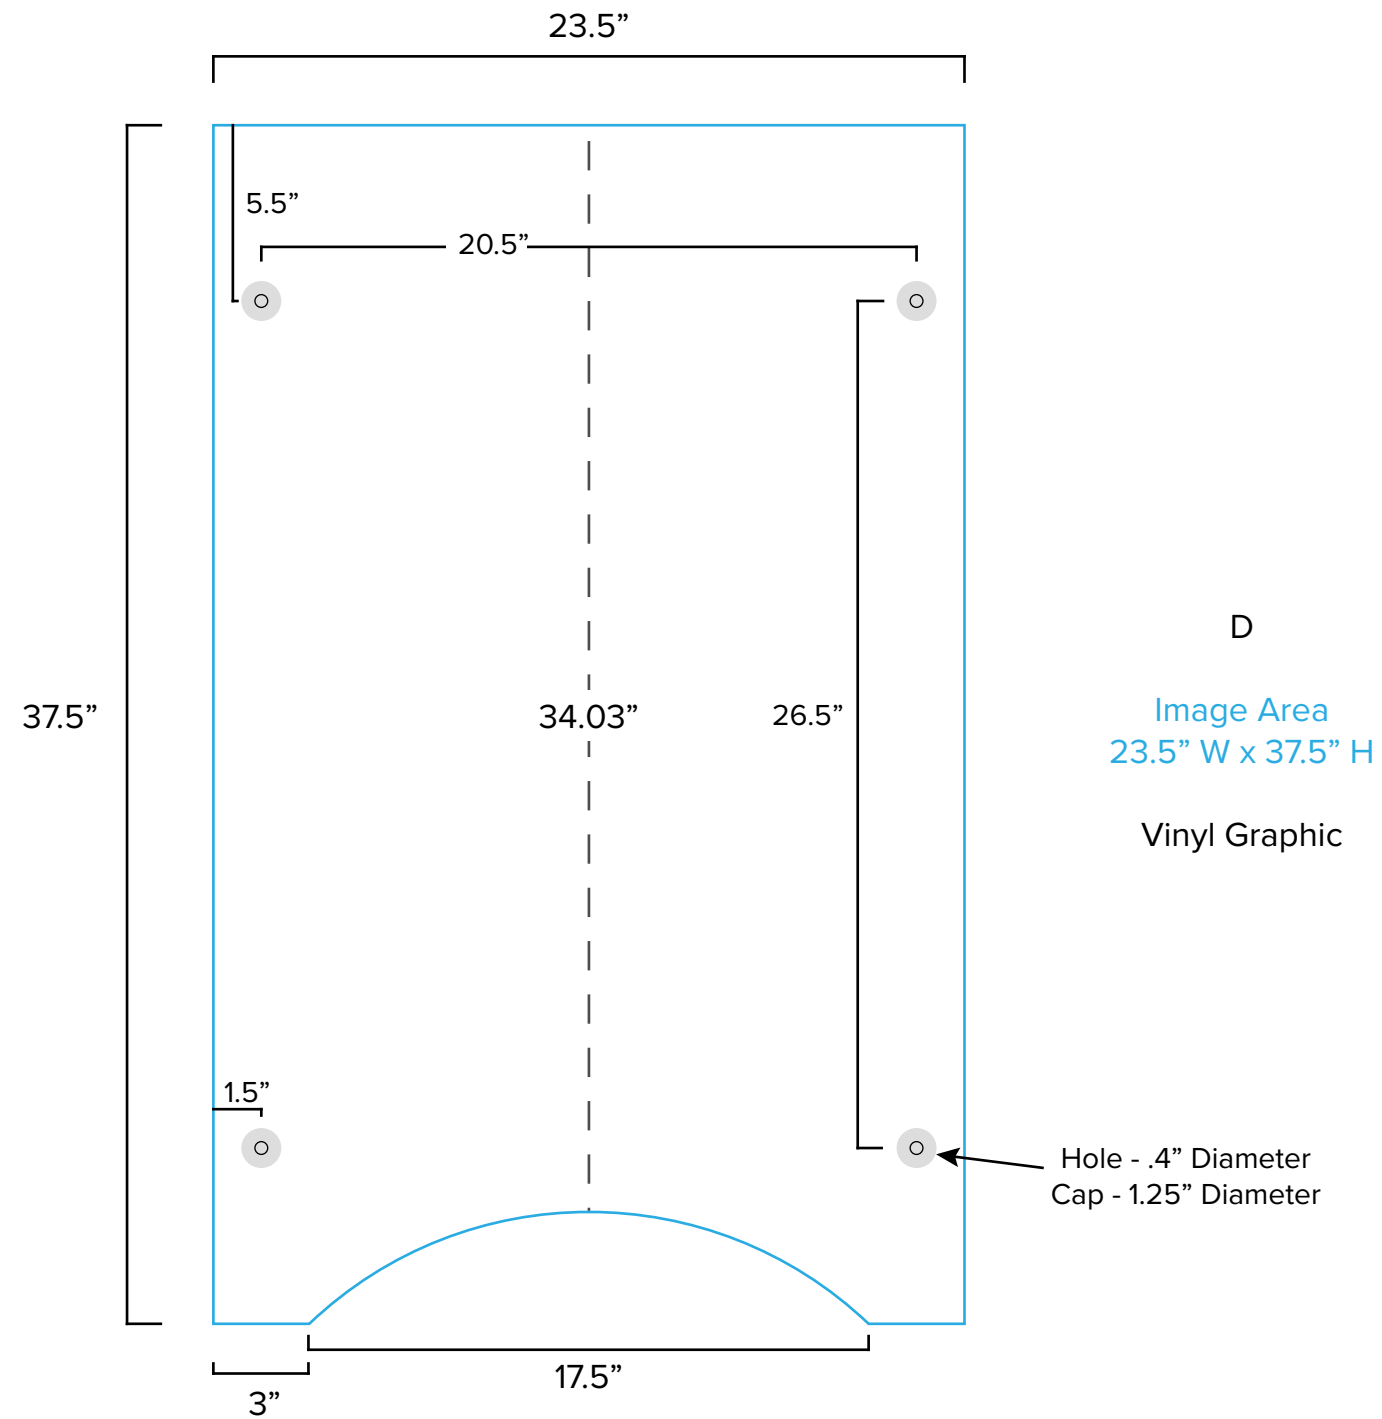

Graphic Template
10 x 20 Inline Exhibit
Backwall with Flat, Rectangular Center Panel &
Flat, Arched Side Panels – SEG Fabric Graphic

NOTE: All Raster Art (jpg, tiff, psd, png, etc.) must be at least 100 dpi at print size.
Standard kits are often customized. Please check with Customer Service to ensure that this template matches your specific job.

Graphic Template
Backwall Workstation Countertop – Vinyl Graphics
Graphics **NOT** included in base price. Please request pricing.

NOTE: All Raster Art (jpg, tiff,psd, png, etc.) must be at least 100 dpi at print size.
Standard kits are often customized. Please check with Customer Service to ensure that this template matches your specific job.

Graphic Template
Portable Counter – Vinyl Graphic

D

NOTE: All Raster Art (jpg, tiff,psd, png, etc.) must be at least 100 dpi at print size.
Standard kits are often customized. Please check with Customer Service to ensure that this template matches your specific job.

Graphic Template Portable Counter – Direct Print Graphic

E

NOTE: All Raster Art (jpg, tiff,psd, png, etc.) must be at least 100 dpi at print size.
Standard kits are often customized. Please check with Customer Service to ensure that this template matches your specific job.