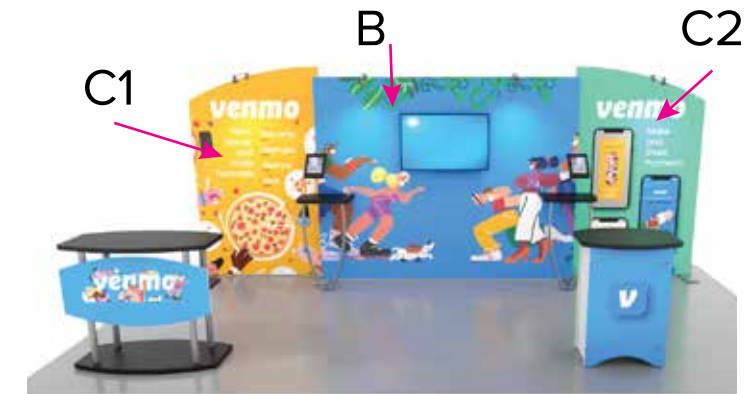

Graphic Template
10 x 20 Inline Exhibit
Backwall with Flat, Rectangular Center Panel &
Flat, Arched Side Panels – SEG Fabric Graphic

NOTE: All Raster Art (jpg, tiff, psd, png, etc.) must be at least 100 dpi at print size.
Standard kits are often customized. Please check with Customer Service to ensure that this template matches your specific job.

Graphic Template
Backwall Workstation Countertop – Vinyl Graphics
Graphics **NOT** included in base price. Please request pricing.

NOTE: All Raster Art (jpg, tiff,psd, png, etc.) must be at least 100 dpi at print size.
Standard kits are often customized. Please check with Customer Service to ensure that this template matches your specific job.

Graphic Template
Portable Counter – Vinyl Graphic

D

NOTE: All Raster Art (jpg, tiff,psd, png, etc.) must be at least 100 dpi at print size.
Standard kits are often customized. Please check with Customer Service to ensure that this template matches your specific job.