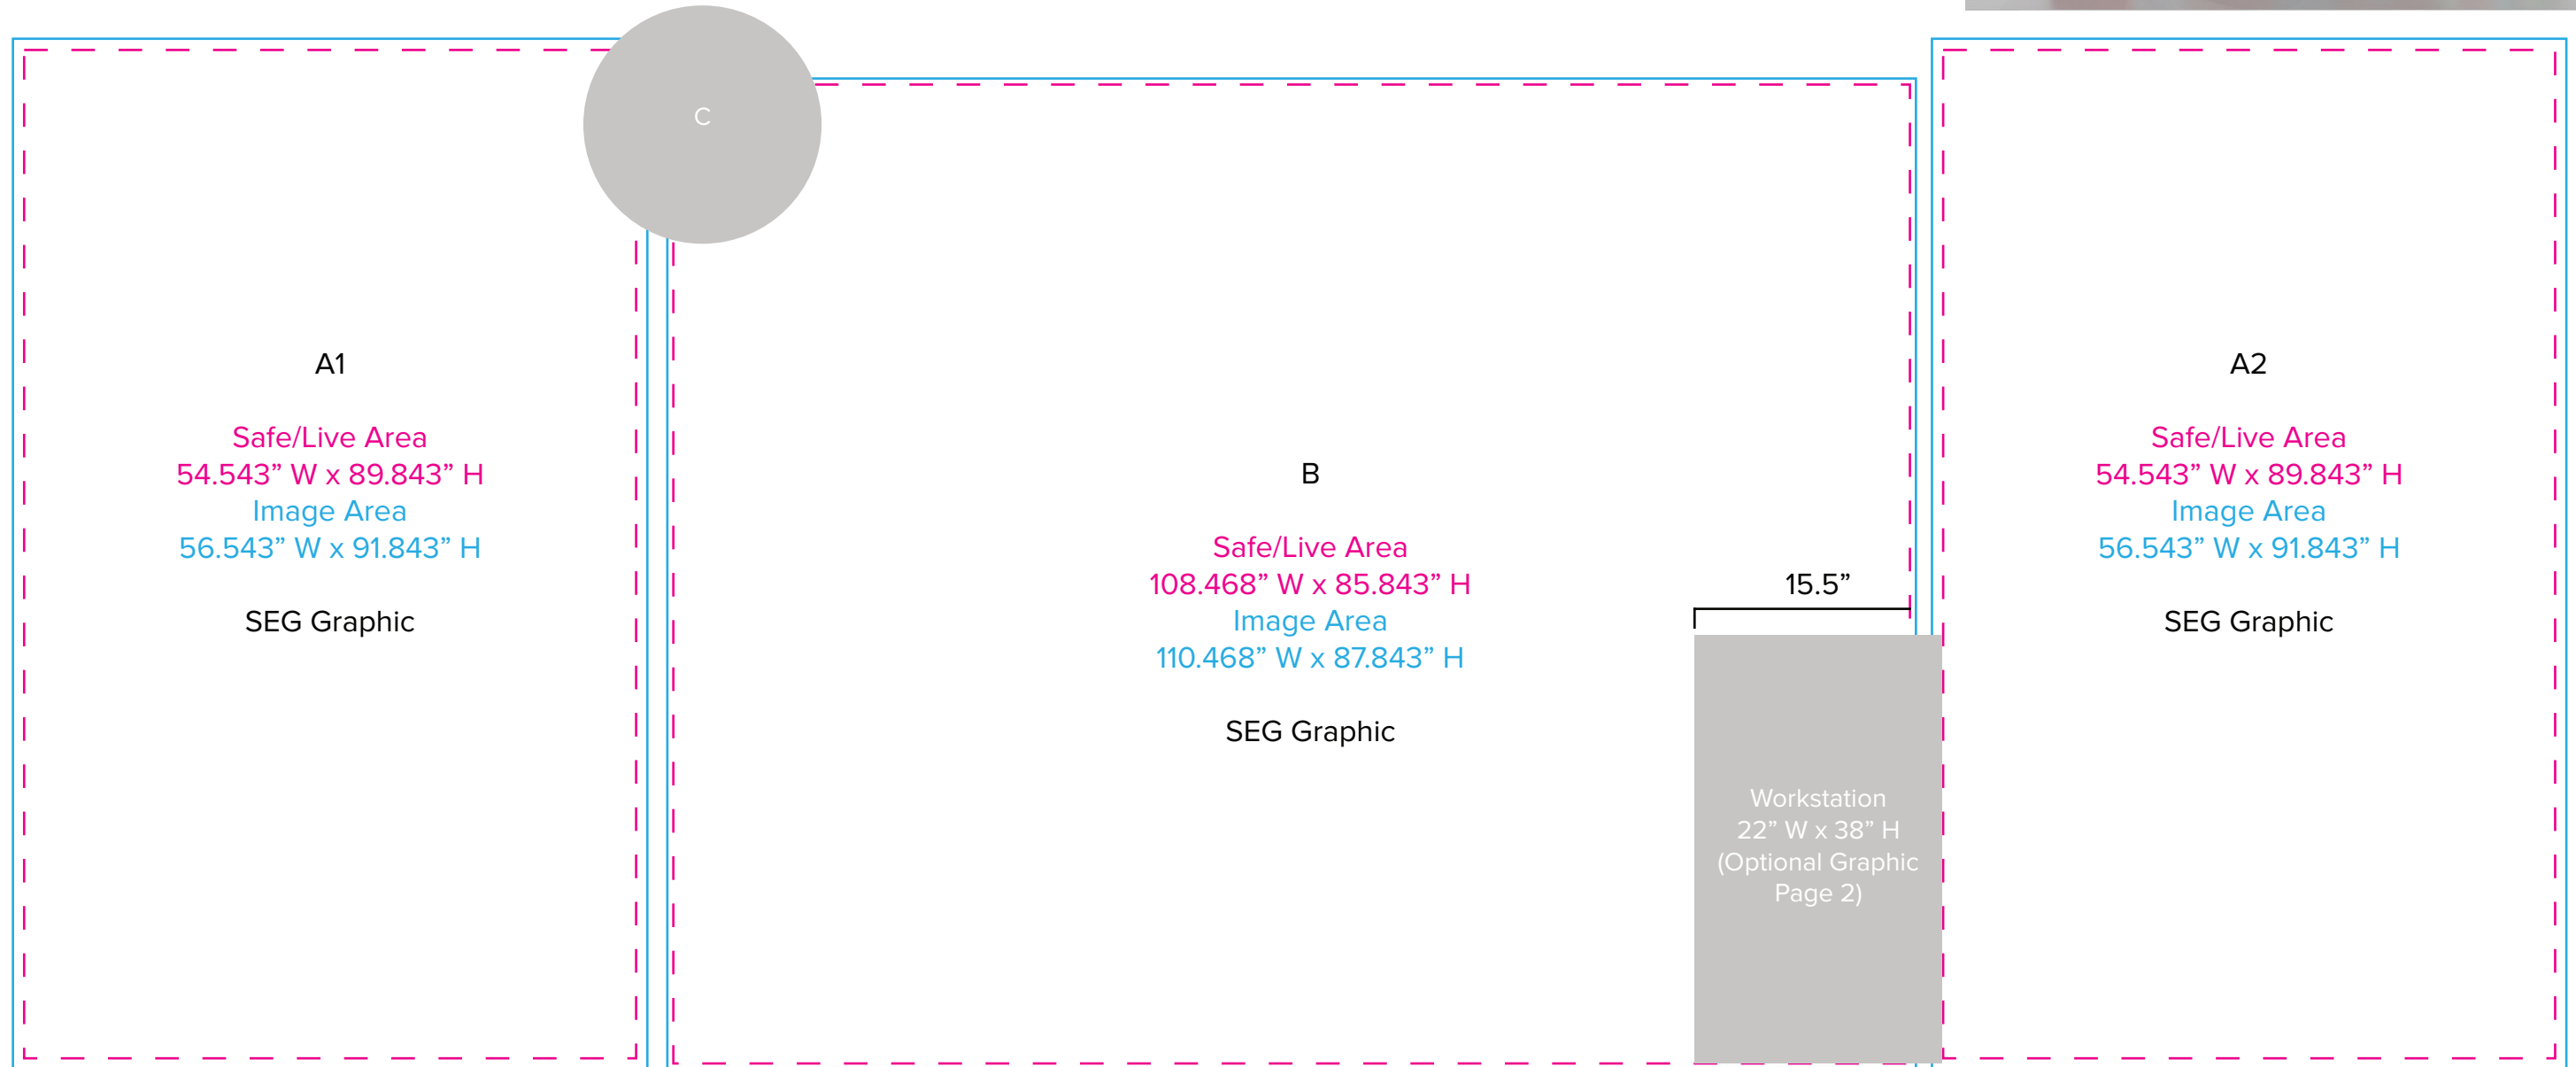

Graphic Template  
10 x 20 Inline Exhibit  
Backwall with Convex Center Panel &  
Flat, Rectangular Side Panels - SEG Graphics

NOTE: All Raster Art (jpg, tiff, psd, png, etc.) must be at least 100 dpi at print size.  
Standard kits are often customized. Please check with Customer Service to ensure that this template matches your specific job.

Graphic Template  
Backwall Workstation Countertop – Vinyl Graphics  
Graphics **NOT** included in base price. Please request pricing.

NOTE: All Raster Art (jpg, tiff,psd, png, etc.) must be at least 100 dpi at print size.  
Standard kits are often customized. Please check with Customer Service to ensure that this template matches your specific job.

Graphic Template  
Portable Counter – Vinyl Graphic

D  
Image Area  
23.5" W x 37.5" H  
Vinyl Graphic

D

NOTE: All Raster Art (jpg, tiff,psd, png, etc.) must be at least 100 dpi at print size.  
Standard kits are often customized. Please check with Customer Service to ensure that this template matches your specific job.