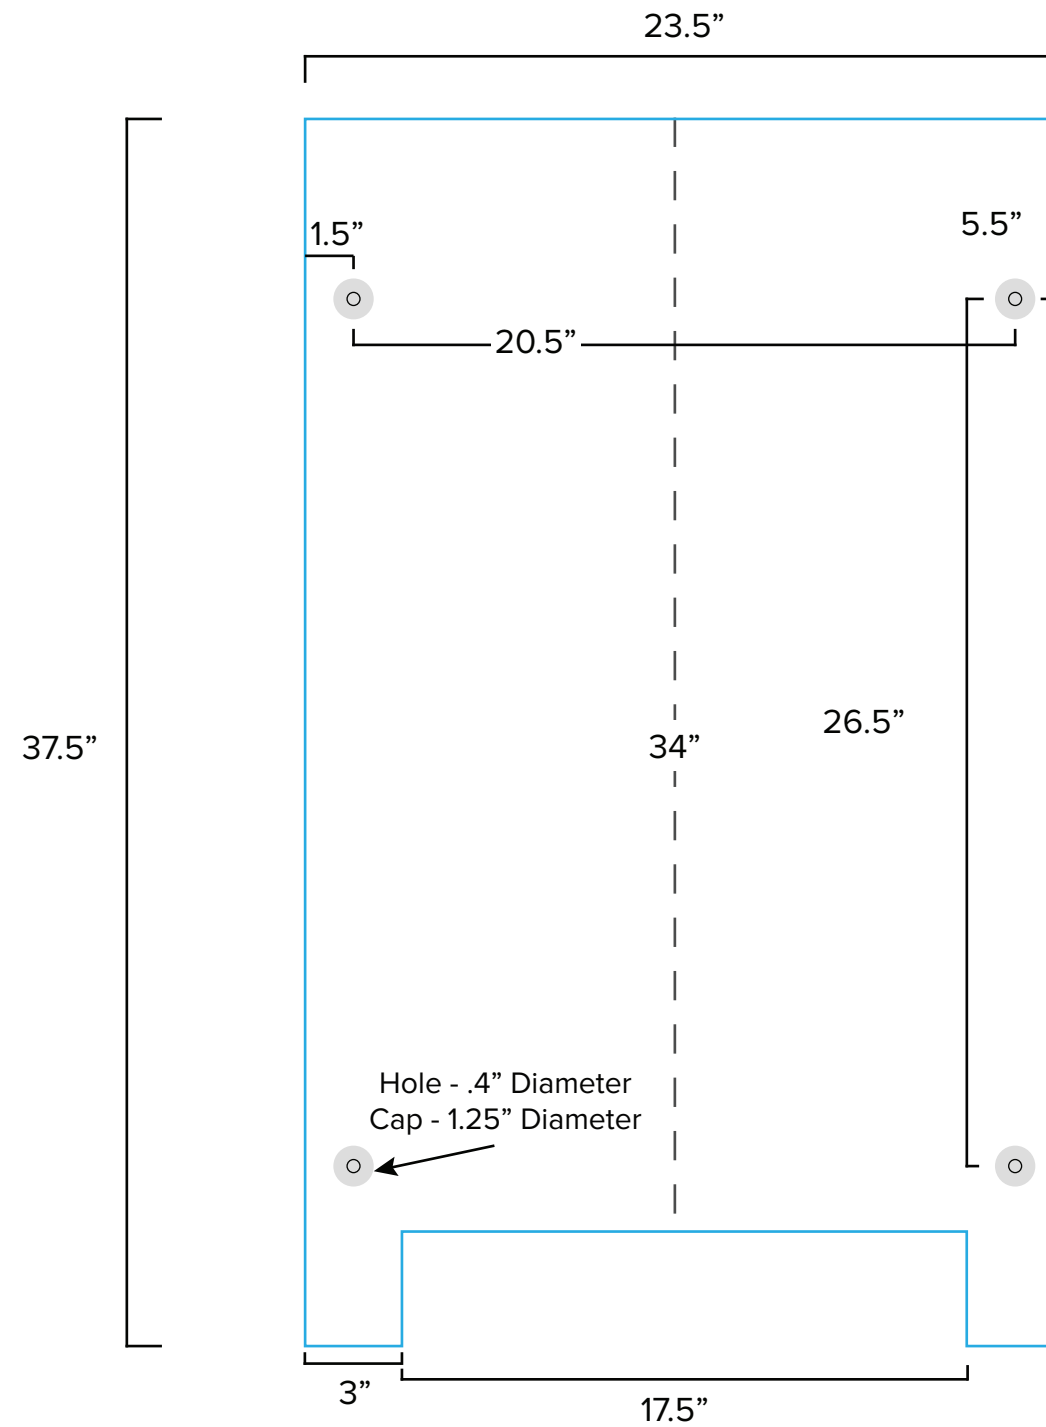

Graphic Template  
10 x 20 Inline Exhibit  
Backwall with Convex Center Panel &  
Flat, Rectangular Side Panels - SEG Graphics

NOTE: All Raster Art (jpg, tiff, psd, png, etc.) must be at least 100 dpi at print size.  
Standard kits are often customized. Please check with Customer Service to ensure that this template matches your specific job.

Graphic Template  
Backwall Workstation Countertop – Vinyl Graphics  
Graphics **NOT** included in base price. Please request pricing.

NOTE: All Raster Art (jpg, tiff,psd, png, etc.) must be at least 100 dpi at print size.  
Standard kits are often customized. Please check with Customer Service to ensure that this template matches your specific job.

Graphic Template  
Portable Counter – Vinyl Graphic

D  
Image Area  
23.5" W x 37.5" H  
Vinyl Graphic

D

NOTE: All Raster Art (jpg, tiff,psd, png, etc.) must be at least 100 dpi at print size.  
Standard kits are often customized. Please check with Customer Service to ensure that this template matches your specific job.