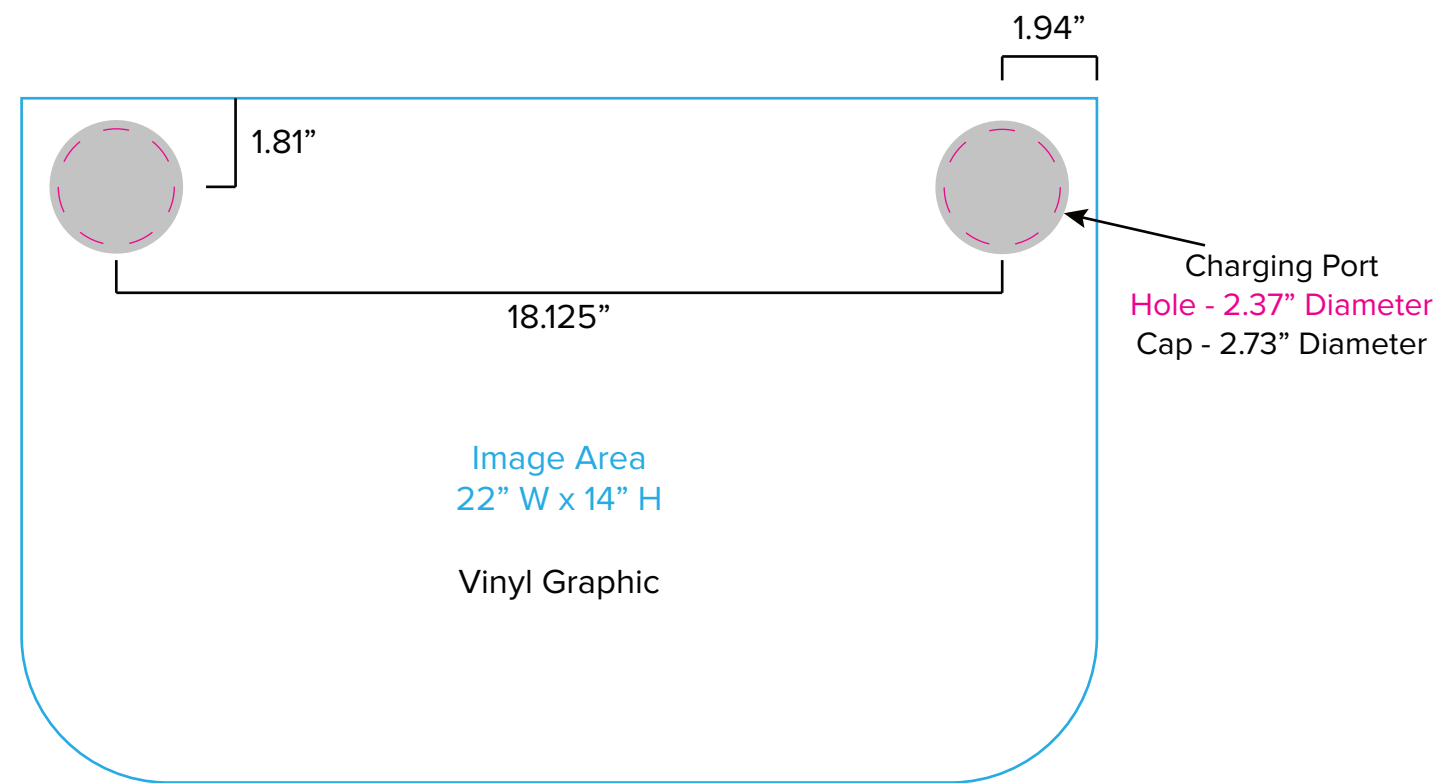

Graphic Template  
10 x 20 Inline Exhibit  
Backwall with Convex Center Panel &  
Flat, Rectangular Side Panels - SEG Graphics

NOTE: All Raster Art (jpg, tiff, psd, png, etc.) must be at least 100 dpi at print size.  
Standard kits are often customized. Please check with Customer Service to ensure that this template matches your specific job.

Graphic Template  
Backwall Workstation Countertop – Vinyl Graphics  
Graphics **NOT** included in base price. Please request pricing.

NOTE: All Raster Art (jpg, tiff,psd, png, etc.) must be at least 100 dpi at print size.  
Standard kits are often customized. Please check with Customer Service to ensure that this template matches your specific job.

Graphic Template  
Portable Counter – Vinyl Graphic

D  
Image Area  
23.5" W x 37.5" H  
Vinyl Graphic

D

NOTE: All Raster Art (jpg, tiff,psd, png, etc.) must be at least 100 dpi at print size.  
Standard kits are often customized. Please check with Customer Service to ensure that this template matches your specific job.