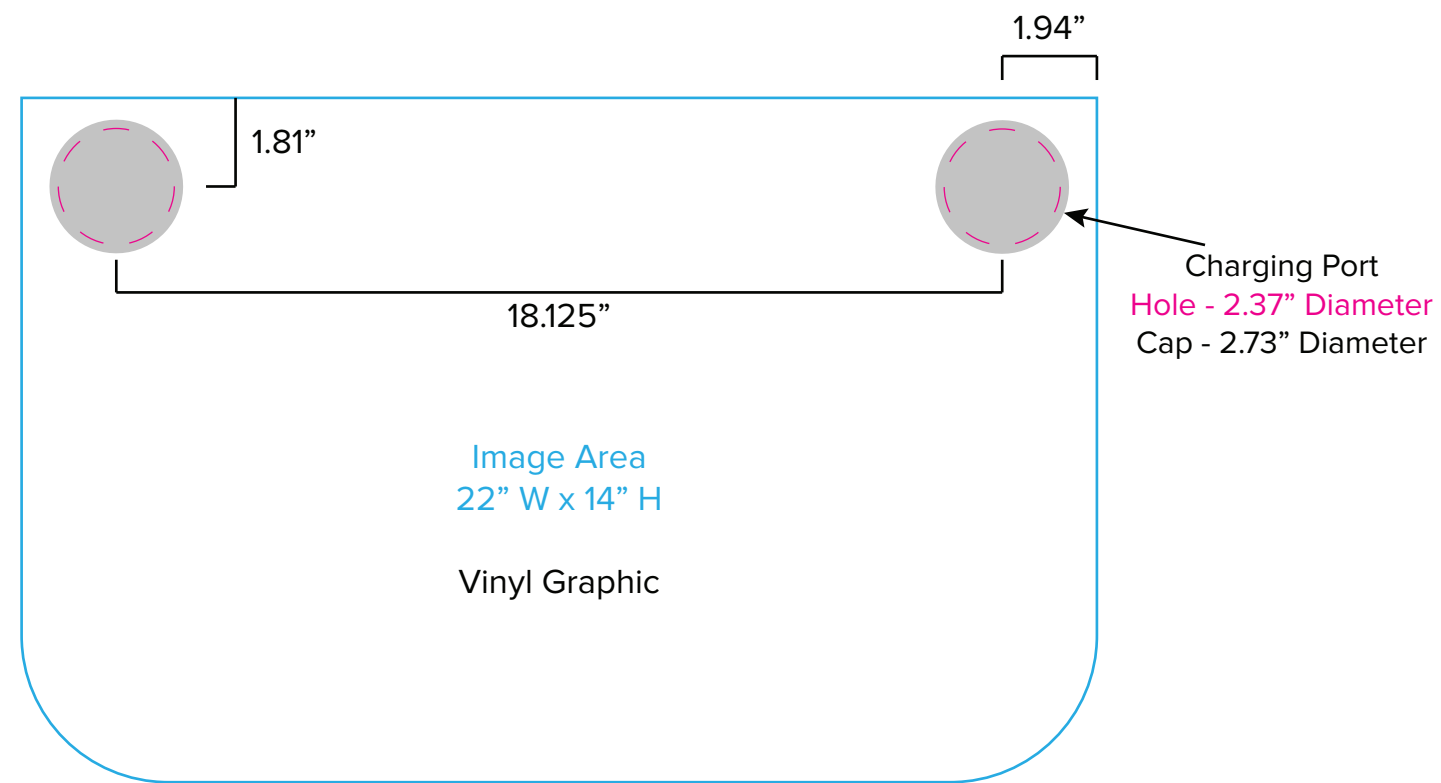

Graphic Template
10 x 20 Inline Exhibit
Flat, Arched Center & Side Panels - SEG Graphics

NOTE: All Raster Art (jpg, tiff,psd, png, etc.) must be at least 100 dpi at print size.
Standard kits are often customized. Please check with Customer Service to ensure that this template matches your specific job.

Graphic Template

Backwall Workstation Countertop – Vinyl Graphics

Graphics **NOT** included in base price. Please request pricing.

NOTE: All Raster Art (jpg, tiff,psd, png, etc.) must be at least 100 dpi at print size.
Standard kits are often customized. Please check with Customer Service to ensure that this template matches your specific job.

Graphic Template
Portable Counter – Vinyl Graphic

NOTE: All Raster Art (jpg, tiff,psd, png, etc.) must be at least 100 dpi at print size.
Standard kits are often customized. Please check with Customer Service to ensure that this template matches your specific job.

Graphic Template
Wireless Charging Bistro Table
Direct Print Vinyl Graphic

NOTE: All Raster Art (jpg, tiff,psd, png, etc.) must be at least 100 dpi at print size.
Standard kits are often customized. Please check with Customer Service to ensure that this template matches your specific job.