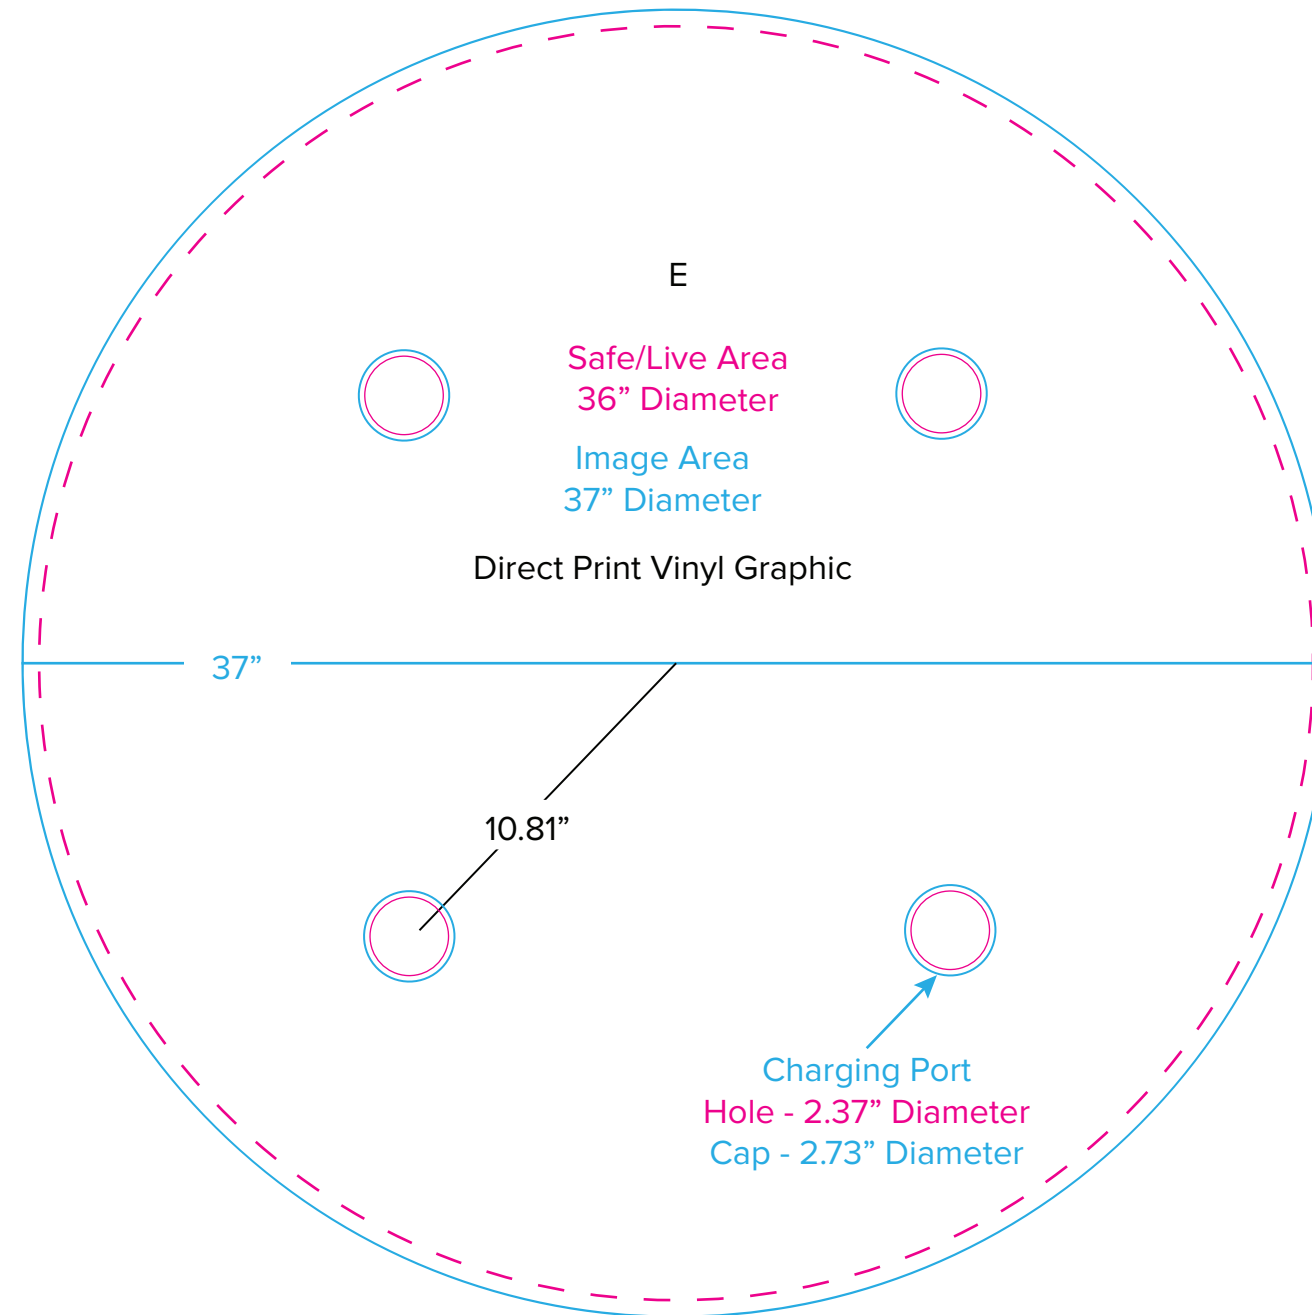

Graphic Template
10 x 20 Inline Exhibit
Flat, Arched Center & Side Panels - SEG Graphics

NOTE: All Raster Art (jpg, tiff,psd, png, etc.) must be at least 100 dpi at print size.
Standard kits are often customized. Please check with Customer Service to ensure that this template matches your specific job.

Graphic Template

Backwall Workstation Countertop – Vinyl Graphics

Graphics **NOT** included in base price. Please request pricing.

NOTE: All Raster Art (jpg, tiff,psd, png, etc.) must be at least 100 dpi at print size.
Standard kits are often customized. Please check with Customer Service to ensure that this template matches your specific job.

Graphic Template
Portable Counter – Vinyl Graphic

NOTE: All Raster Art (jpg, tiff,psd, png, etc.) must be at least 100 dpi at print size.
Standard kits are often customized. Please check with Customer Service to ensure that this template matches your specific job.

Graphic Template
Wireless Charging Bistro Table
Direct Print Vinyl Graphic

NOTE: All Raster Art (jpg, tiff,psd, png, etc.) must be at least 100 dpi at print size.
Standard kits are often customized. Please check with Customer Service to ensure that this template matches your specific job.