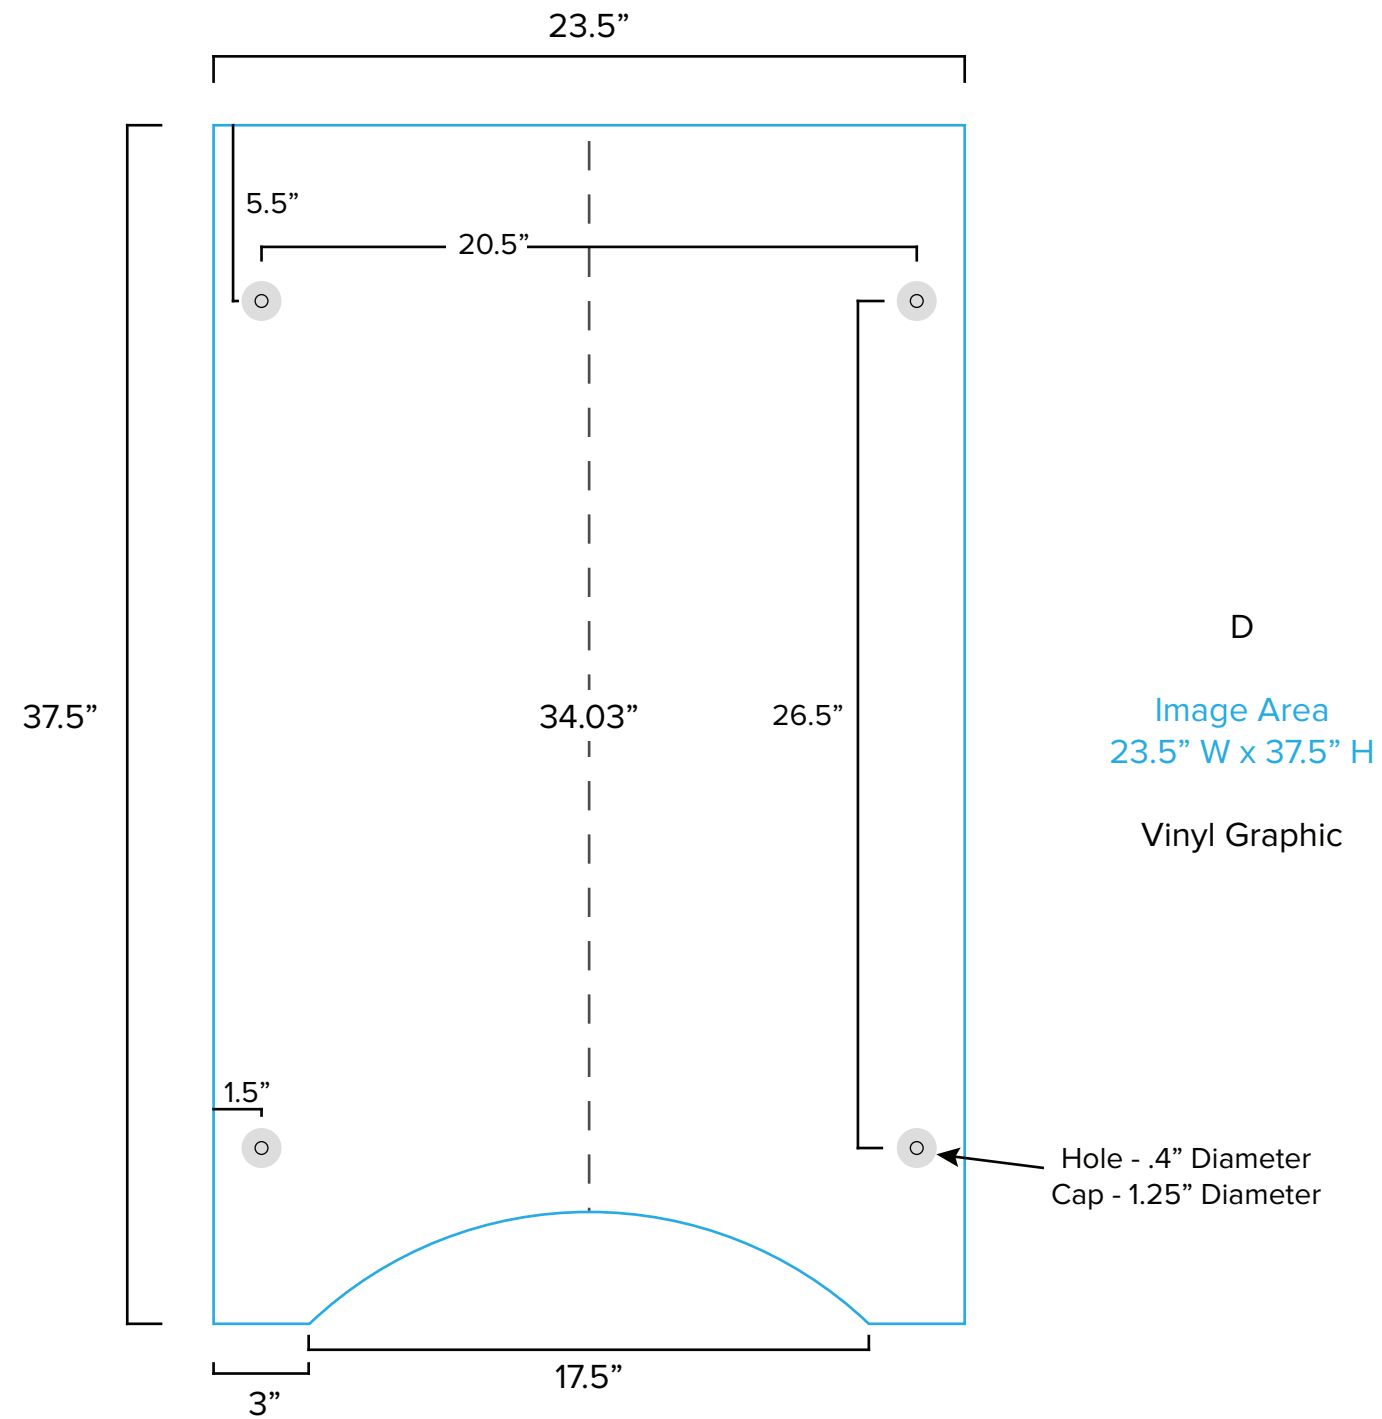

Graphic Template
10 x 20 Inline Exhibit
Flat, Arched Center & Side Panels - SEG Graphics

NOTE: All Raster Art (jpg, tiff,psd, png, etc.) must be at least 100 dpi at print size.
Standard kits are often customized. Please check with Customer Service to ensure that this template matches your specific job.

Graphic Template

Backwall Workstation Countertop – Vinyl Graphics

Graphics **NOT** included in base price. Please request pricing.

NOTE: All Raster Art (jpg, tiff,psd, png, etc.) must be at least 100 dpi at print size.
Standard kits are often customized. Please check with Customer Service to ensure that this template matches your specific job.

Graphic Template
Portable Counter – Vinyl Graphic

NOTE: All Raster Art (jpg, tiff,psd, png, etc.) must be at least 100 dpi at print size.
Standard kits are often customized. Please check with Customer Service to ensure that this template matches your specific job.

Graphic Template
Wireless Charging Bistro Table
Direct Print Vinyl Graphic

NOTE: All Raster Art (jpg, tiff,psd, png, etc.) must be at least 100 dpi at print size.
Standard kits are often customized. Please check with Customer Service to ensure that this template matches your specific job.