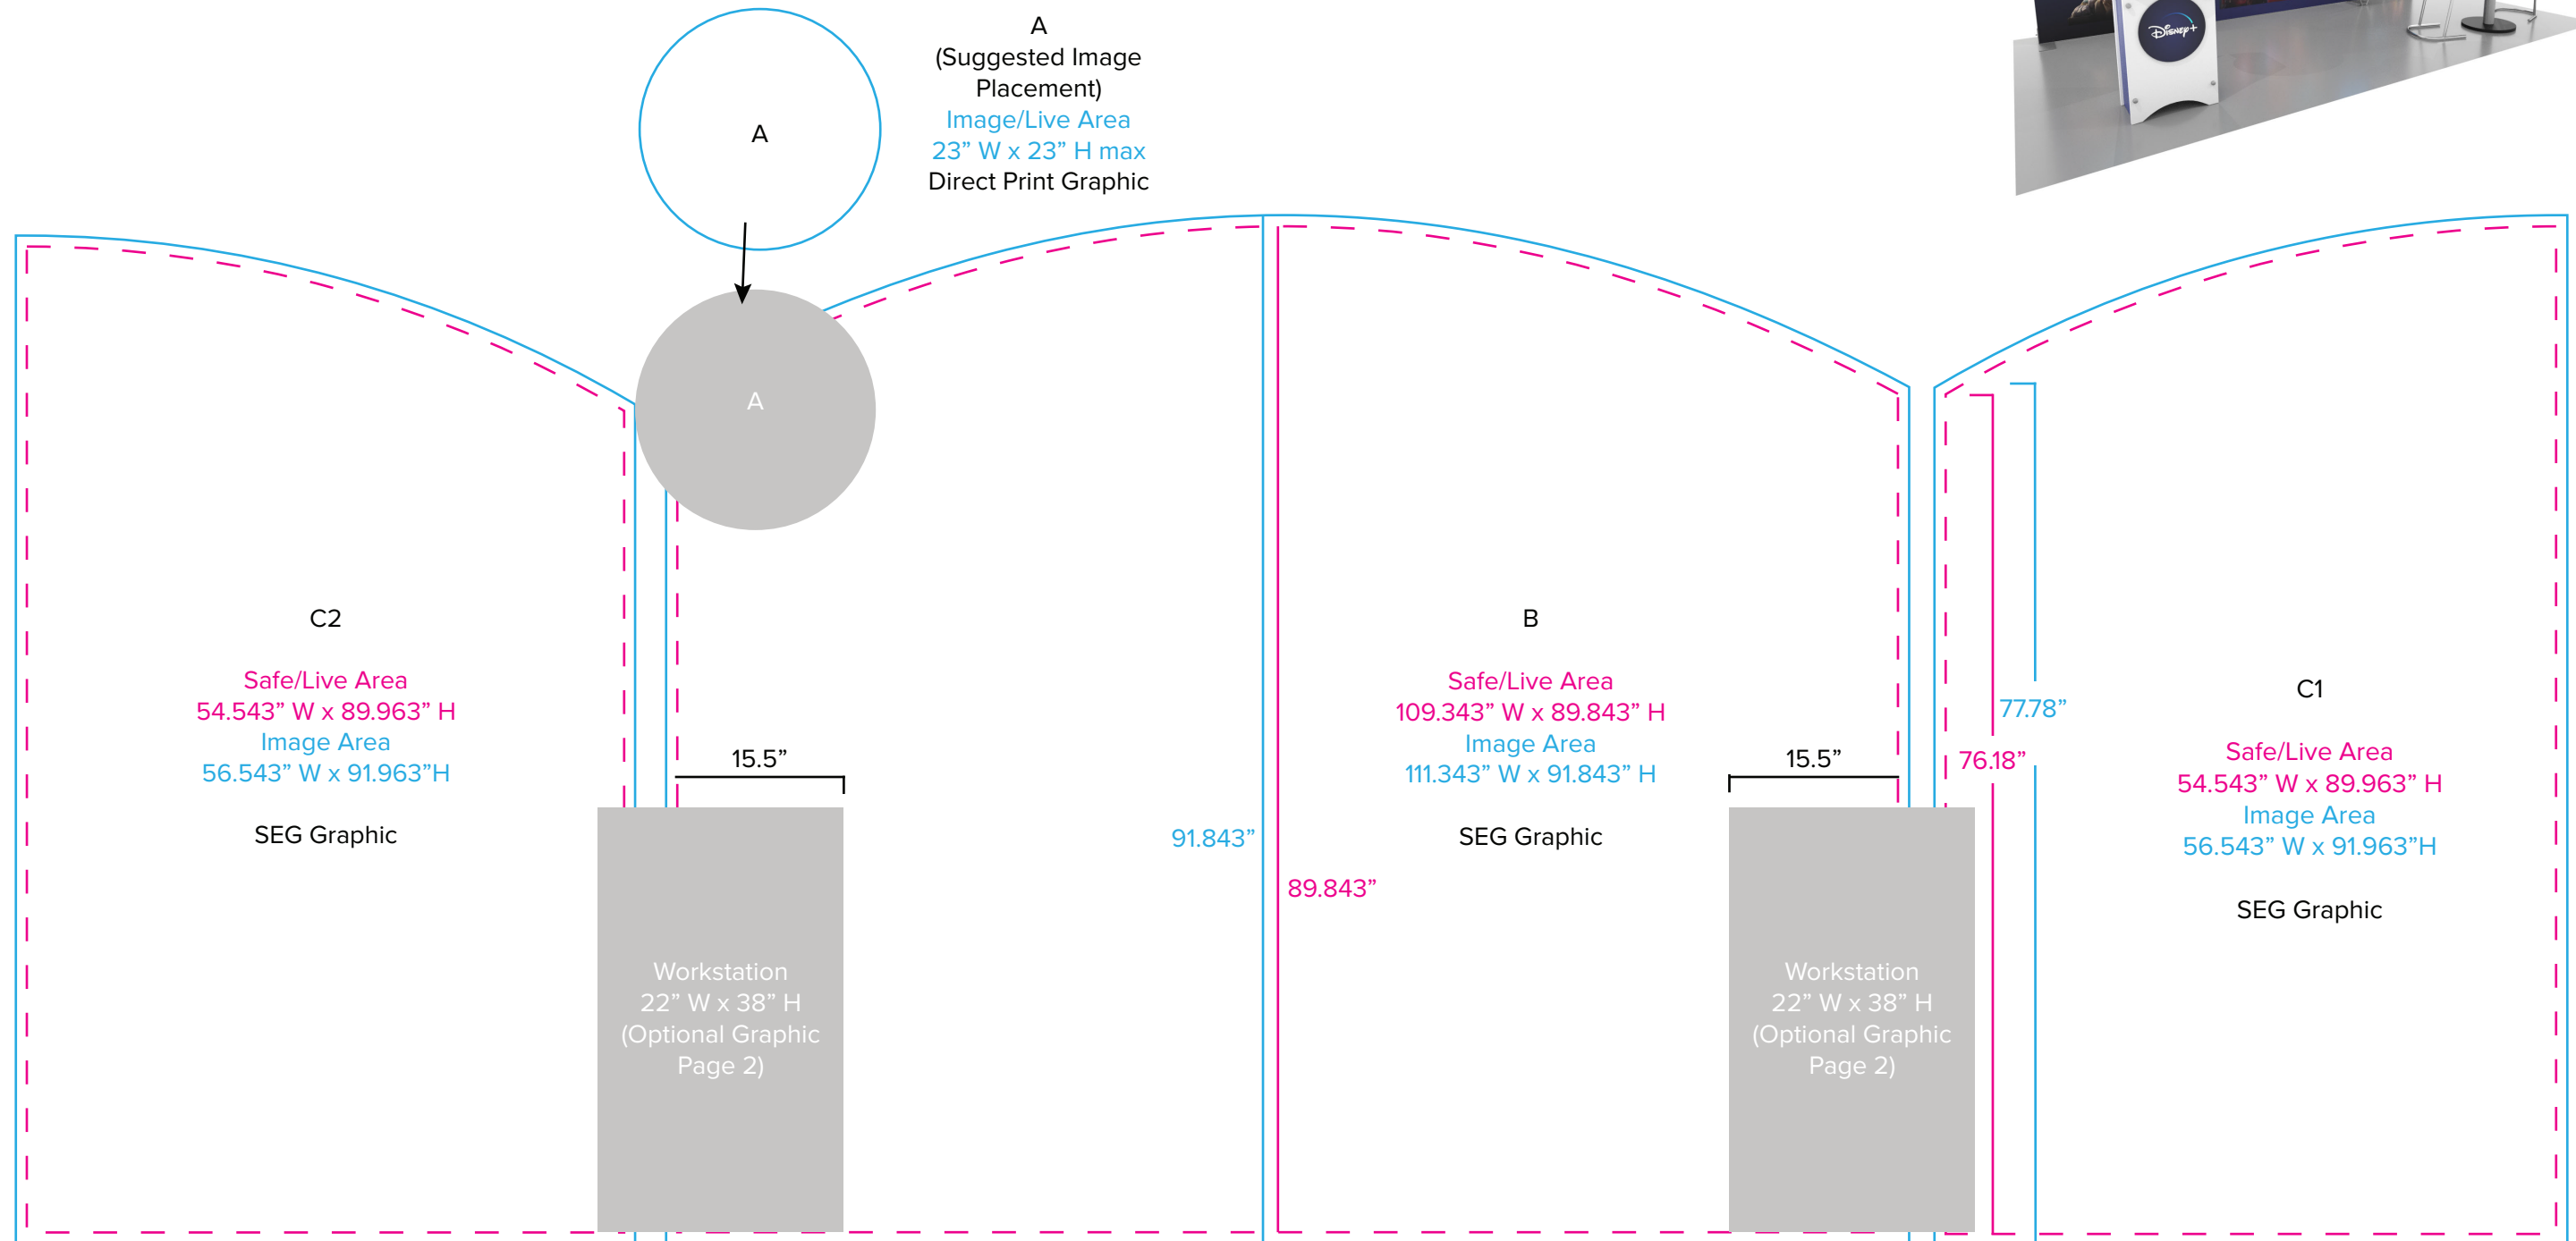

Graphic Template
10 x 20 Inline Exhibit
Flat, Arched Center & Side Panels - SEG Graphics

NOTE: All Raster Art (jpg, tiff,psd, png, etc.) must be at least 100 dpi at print size.
Standard kits are often customized. Please check with Customer Service to ensure that this template matches your specific job.

Graphic Template

Backwall Workstation Countertop – Vinyl Graphics

Graphics **NOT** included in base price. Please request pricing.

NOTE: All Raster Art (jpg, tiff,psd, png, etc.) must be at least 100 dpi at print size.
Standard kits are often customized. Please check with Customer Service to ensure that this template matches your specific job.

Graphic Template
Portable Counter – Vinyl Graphic

NOTE: All Raster Art (jpg, tiff,psd, png, etc.) must be at least 100 dpi at print size.
Standard kits are often customized. Please check with Customer Service to ensure that this template matches your specific job.

Graphic Template
Wireless Charging Bistro Table
Direct Print Vinyl Graphic

NOTE: All Raster Art (jpg, tiff,psd, png, etc.) must be at least 100 dpi at print size.
Standard kits are often customized. Please check with Customer Service to ensure that this template matches your specific job.