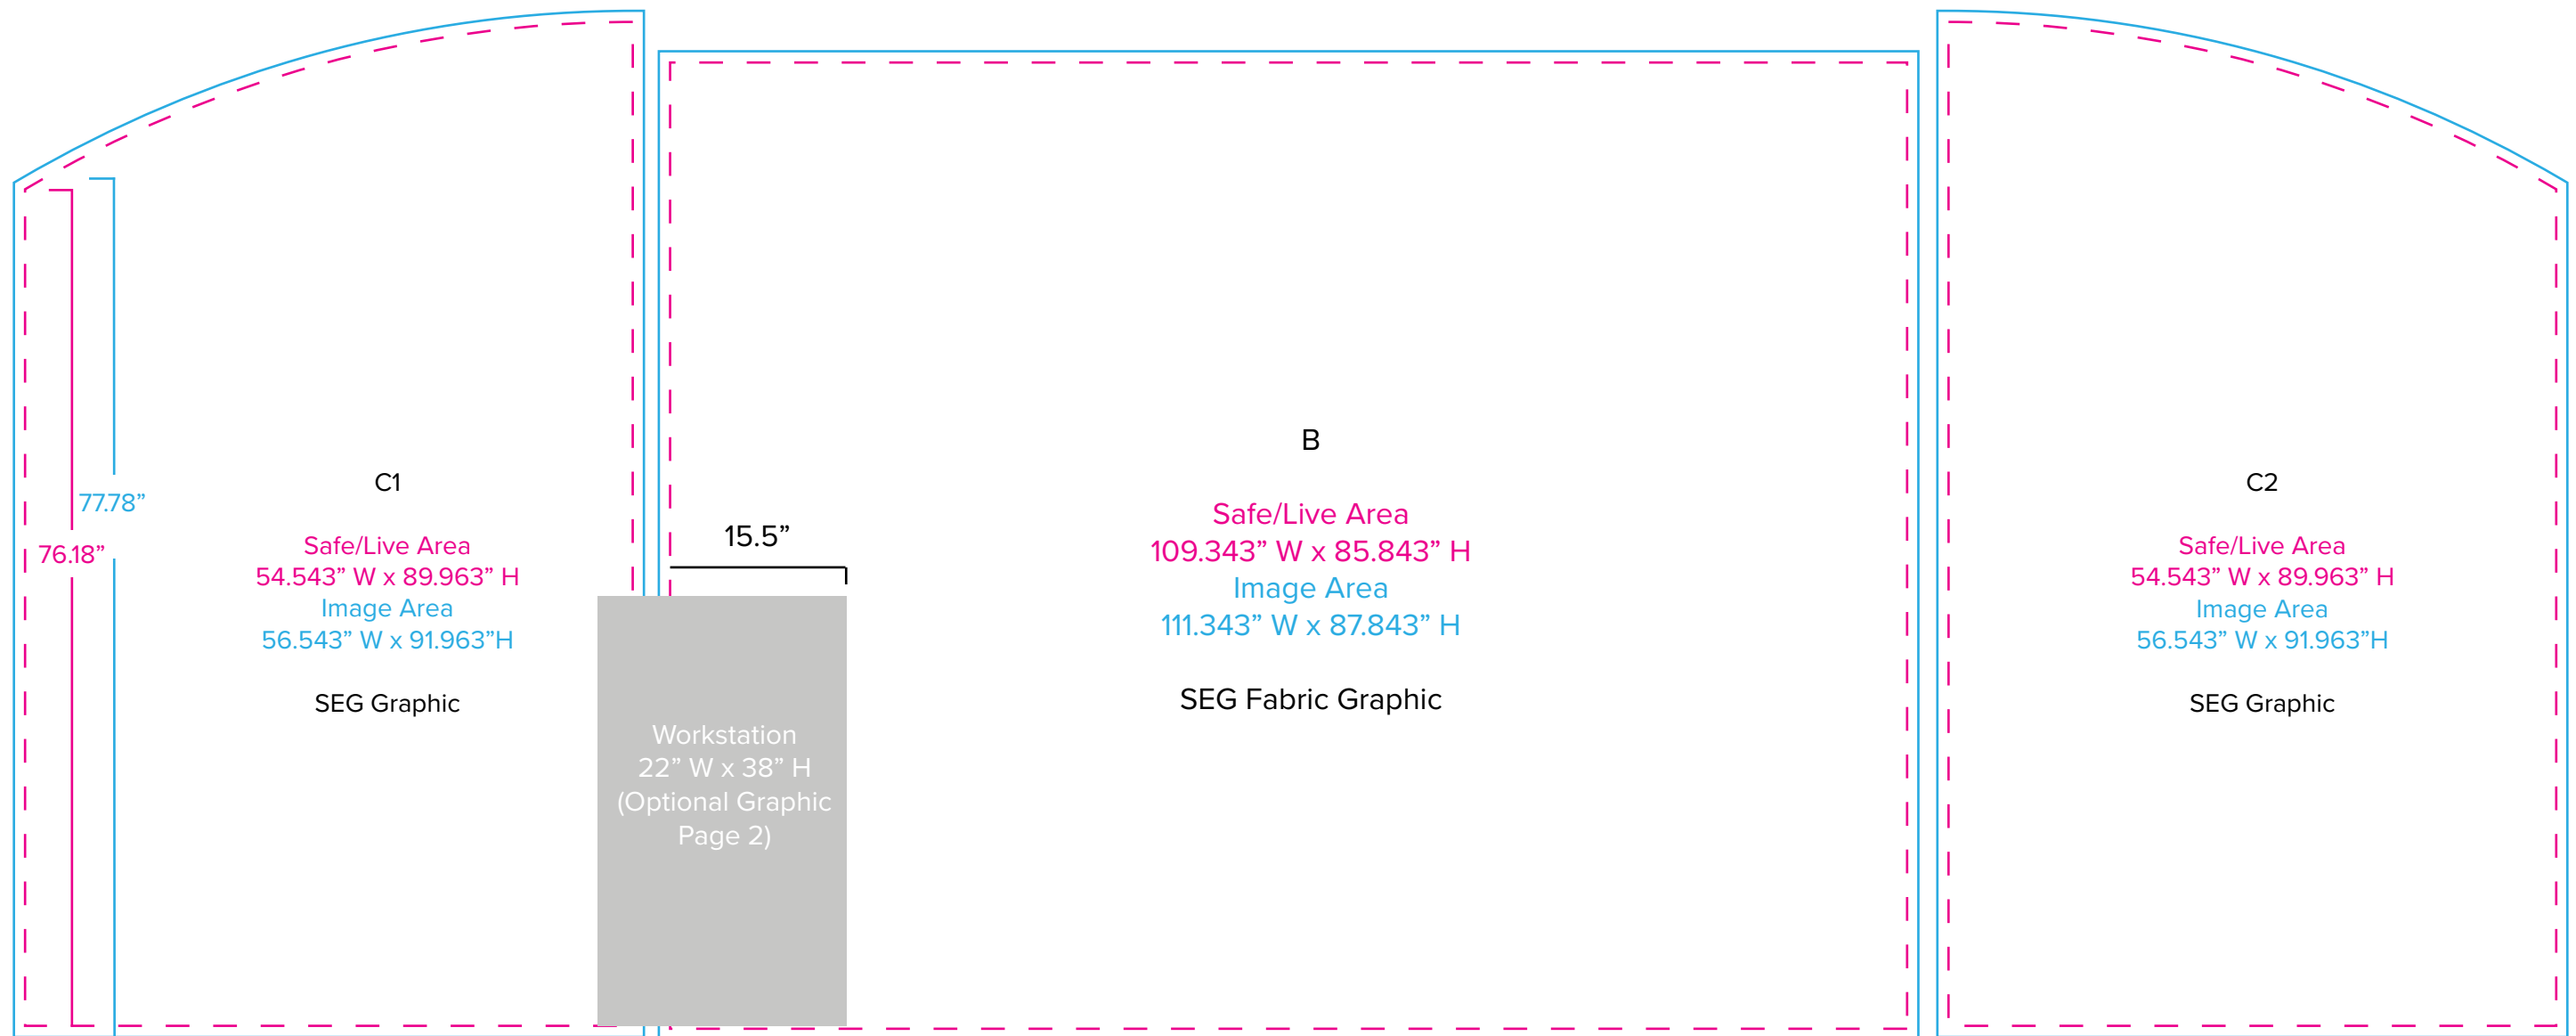

Graphic Template
10 x 20 Inline Exhibit
Backwall with Flat, Rectangular Center Panel &
Flat, Arched Side Panels – SEG Fabric Graphic

NOTE: All Raster Art (jpg, tiff, psd, png, etc.) must be at least 100 dpi at print size.
Standard kits are often customized. Please check with Customer Service to ensure that this template matches your specific job.

Graphic Template

Backwall Workstation Countertop – Vinyl Graphics

Graphics **NOT** included in base price. Please request pricing.

NOTE: All Raster Art (jpg, tiff,psd, png, etc.) must be at least 100 dpi at print size.
Standard kits are often customized. Please check with Customer Service to ensure that this template matches your specific job.