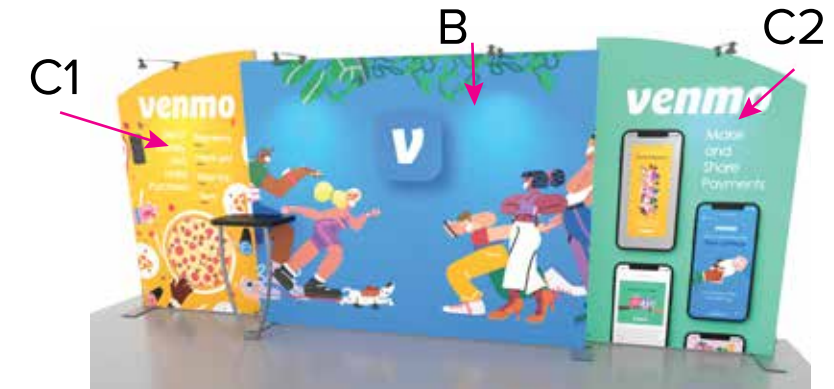

Graphic Template
10 x 20 Inline Exhibit
Backwall with Flat, Rectangular Center Panel &
Flat, Arched Side Panels – SEG Fabric Graphic

NOTE: All Raster Art (jpg, tiff, psd, png, etc.) must be at least 100 dpi at print size.
Standard kits are often customized. Please check with Customer Service to ensure that this template matches your specific job.

Graphic Template

Backwall Workstation Countertop – Vinyl Graphics

Graphics **NOT** included in base price. Please request pricing.

NOTE: All Raster Art (jpg, tiff,psd, png, etc.) must be at least 100 dpi at print size.
Standard kits are often customized. Please check with Customer Service to ensure that this template matches your specific job.