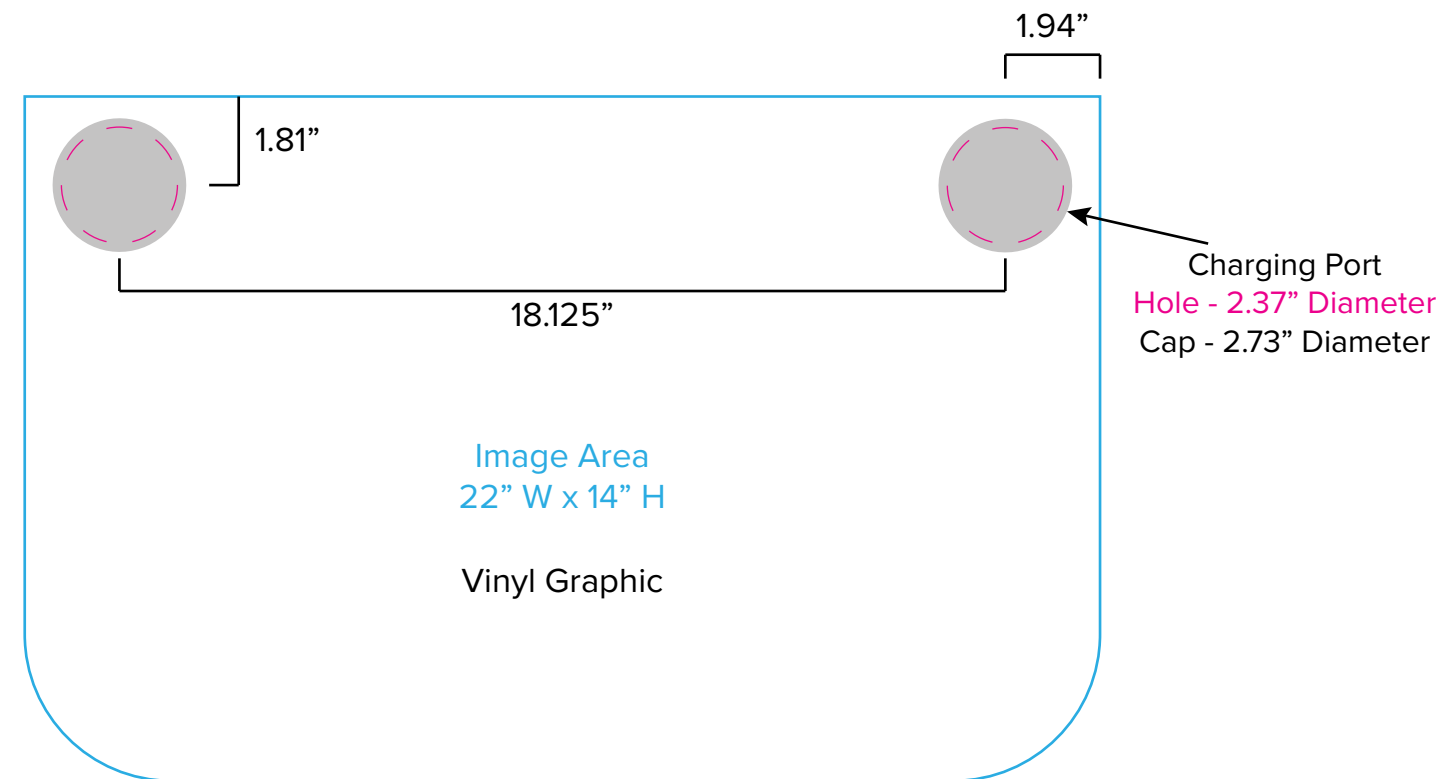

Graphic Template
10 x 20 Inline Exhibit
Backwall with Flat, Rectangular Center Panel &
Flat, Arched Side Panels – SEG Fabric Graphic

NOTE: All Raster Art (jpg, tiff, psd, png, etc.) must be at least 100 dpi at print size.
Standard kits are often customized. Please check with Customer Service to ensure that this template matches your specific job.

Graphic Template

Backwall Workstation Countertop – Vinyl Graphics

Graphics **NOT** included in base price. Please request pricing.

NOTE: All Raster Art (jpg, tiff,psd, png, etc.) must be at least 100 dpi at print size.
Standard kits are often customized. Please check with Customer Service to ensure that this template matches your specific job.