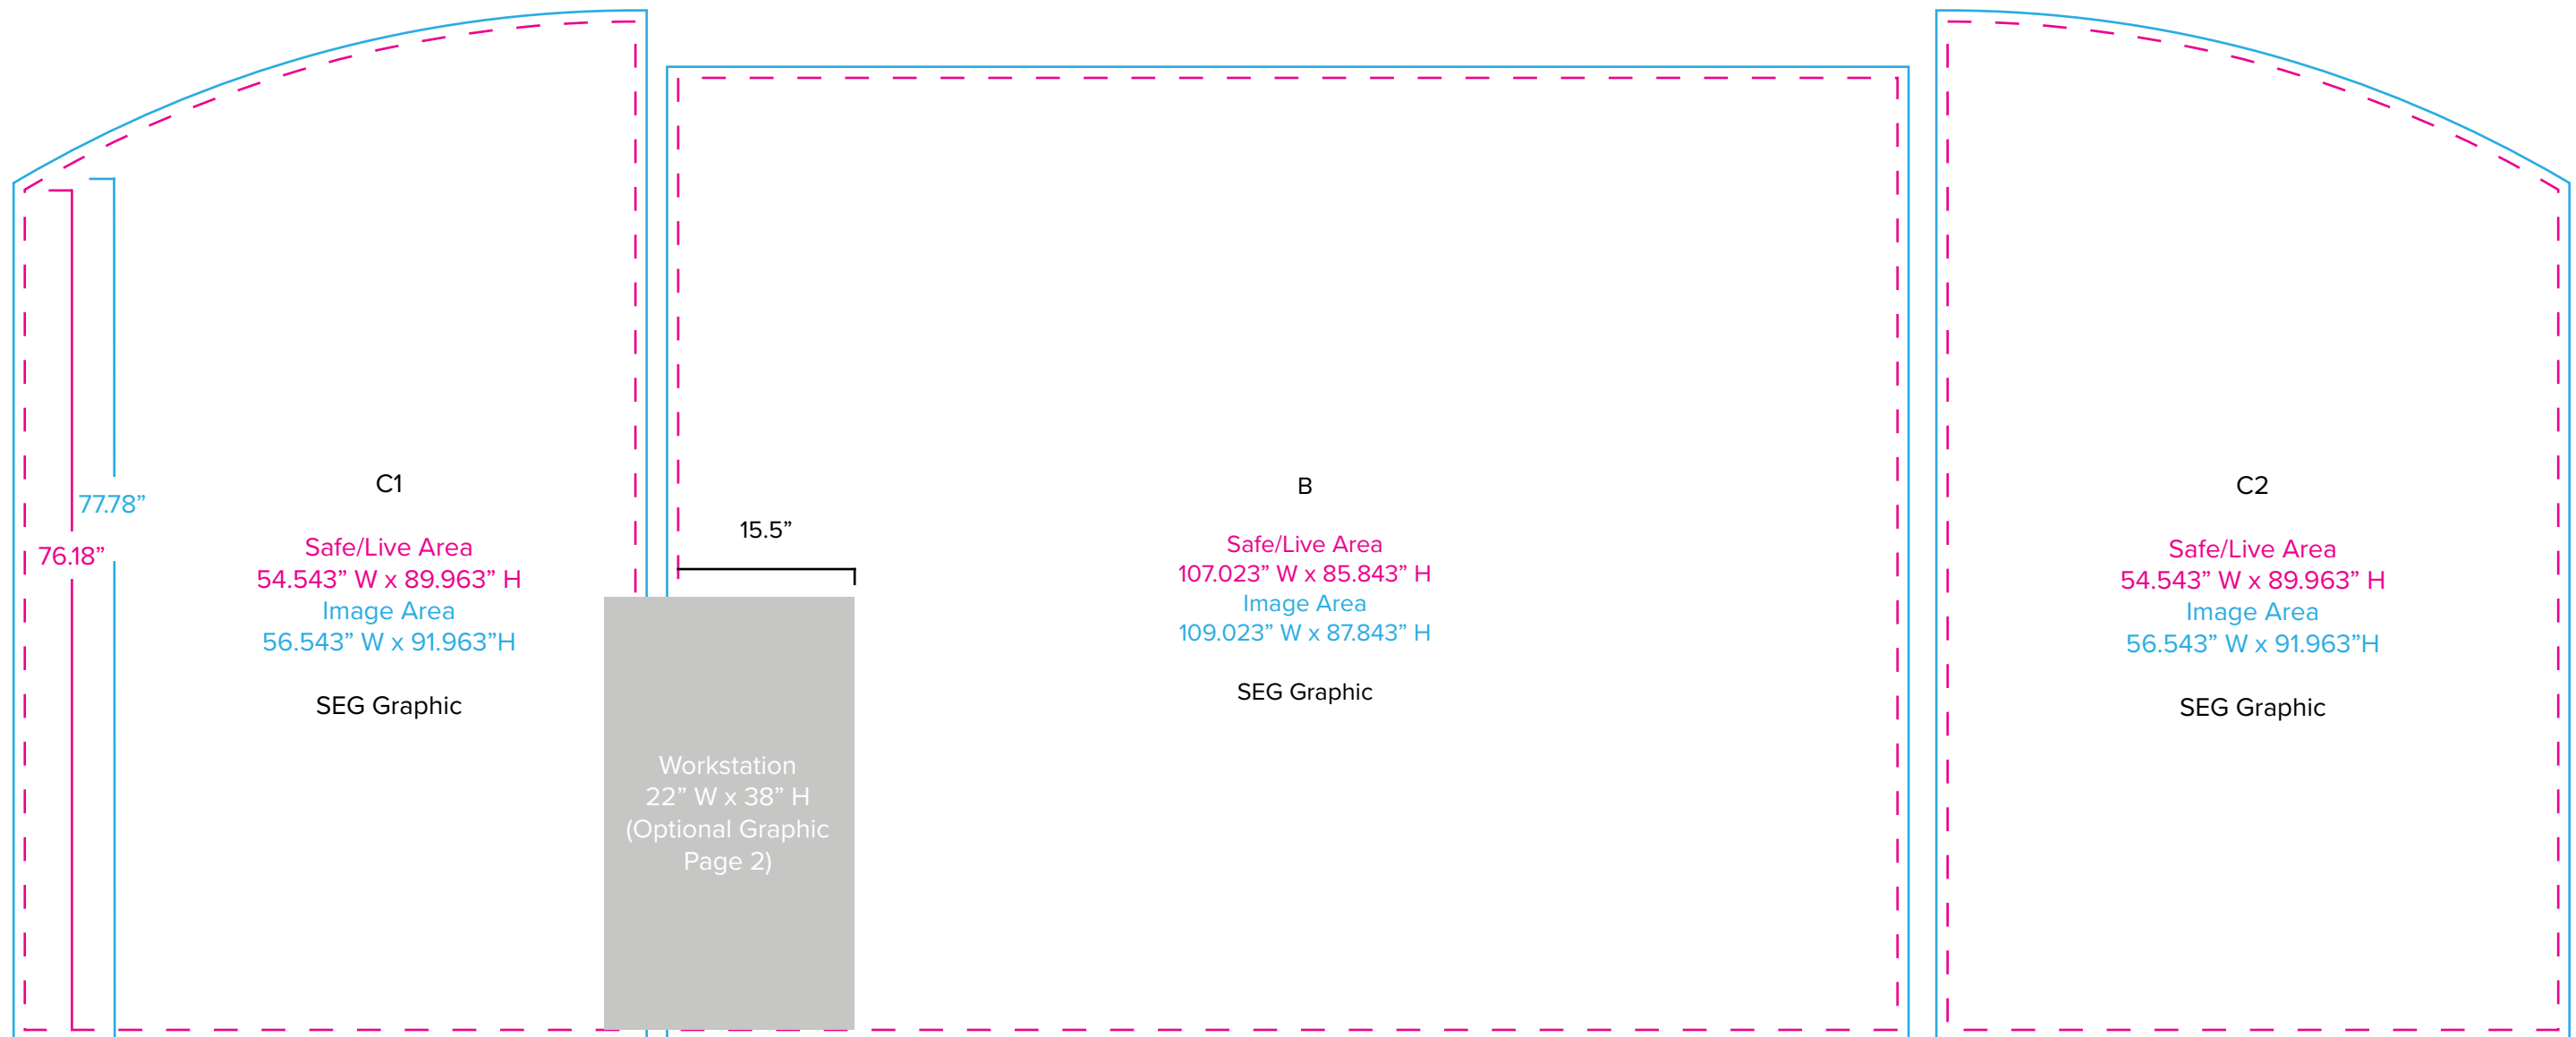

Graphic Template
10 x 20 Inline Exhibit
Backwall with Concave Rectangular Panel &
Flat, Arched Side Panels - SEG Graphics

NOTE: All Raster Art (jpg, tiff,psd, png, etc.) must be at least 100 dpi at print size.
Standard kits are often customized. Please check with Customer Service to ensure that this template matches your specific job.

Graphic Template
Backwall Workstation Countertop – Vinyl Graphics
Graphics **NOT** included in base price. Please request pricing.

NOTE: All Raster Art (jpg, tiff,psd, png, etc.) must be at least 100 dpi at print size.
Standard kits are often customized. Please check with Customer Service to ensure that this template matches your specific job.