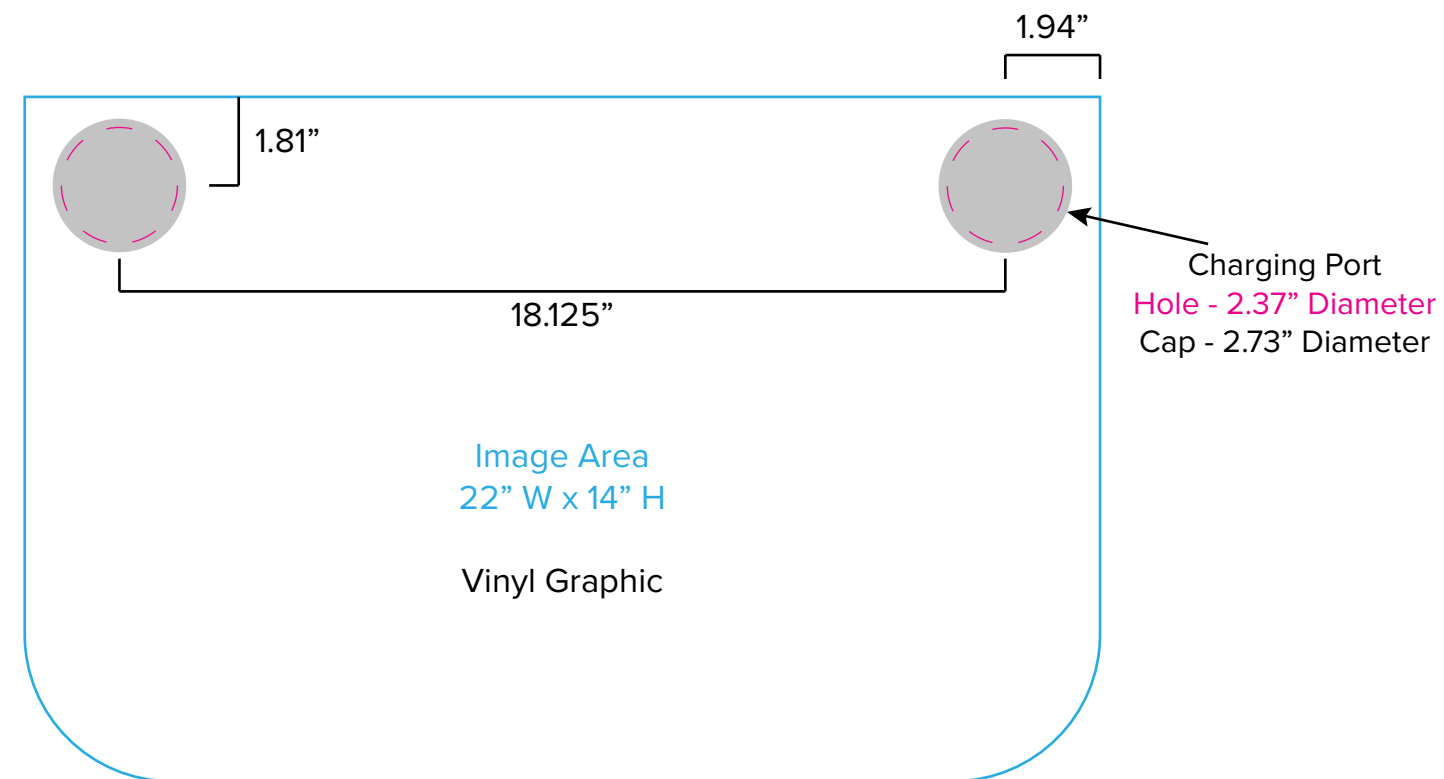

Graphic Template
10 x 20 Inline Exhibit
Backwall with Concave Rectangular Panel &
Flat, Arched Side Panels - SEG Graphics

NOTE: All Raster Art (jpg, tiff,psd, png, etc.) must be at least 100 dpi at print size.
Standard kits are often customized. Please check with Customer Service to ensure that this template matches your specific job.

Graphic Template
Backwall Workstation Countertop – Vinyl Graphics
Graphics **NOT** included in base price. Please request pricing.

NOTE: All Raster Art (jpg, tiff,psd, png, etc.) must be at least 100 dpi at print size.
Standard kits are often customized. Please check with Customer Service to ensure that this template matches your specific job.