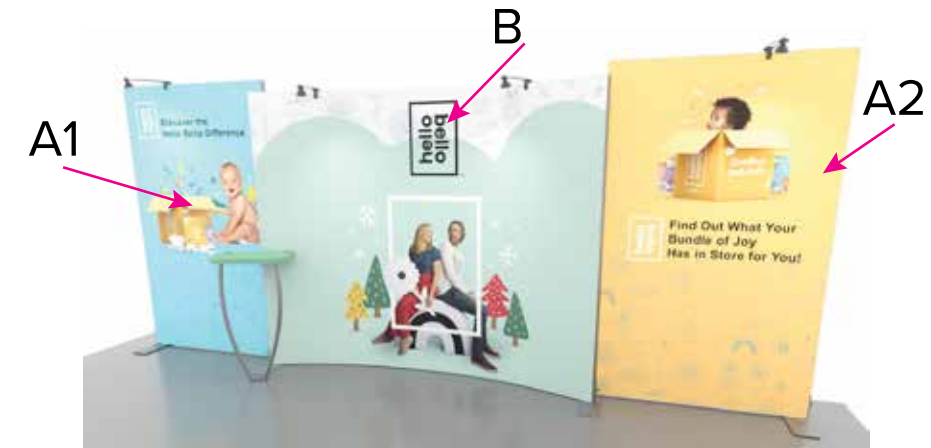

Graphic Template
10 x 20 Inline Exhibit
Backwall with Concave Rectangular Panel &
Flat, Rectangle Side Panels - SEG Graphics

NOTE: All Raster Art (jpg, tiff,psd, png, etc.) must be at least 100 dpi at print size.
Standard kits are often customized. Please check with Customer Service to ensure that this template matches your specific job.

Graphic Template
Backwall Workstation Countertop – Vinyl Graphics
Graphics **NOT** included in base price. Please request pricing.

NOTE: All Raster Art (jpg, tiff,psd, png, etc.) must be at least 100 dpi at print size.
Standard kits are often customized. Please check with Customer Service to ensure that this template matches your specific job.