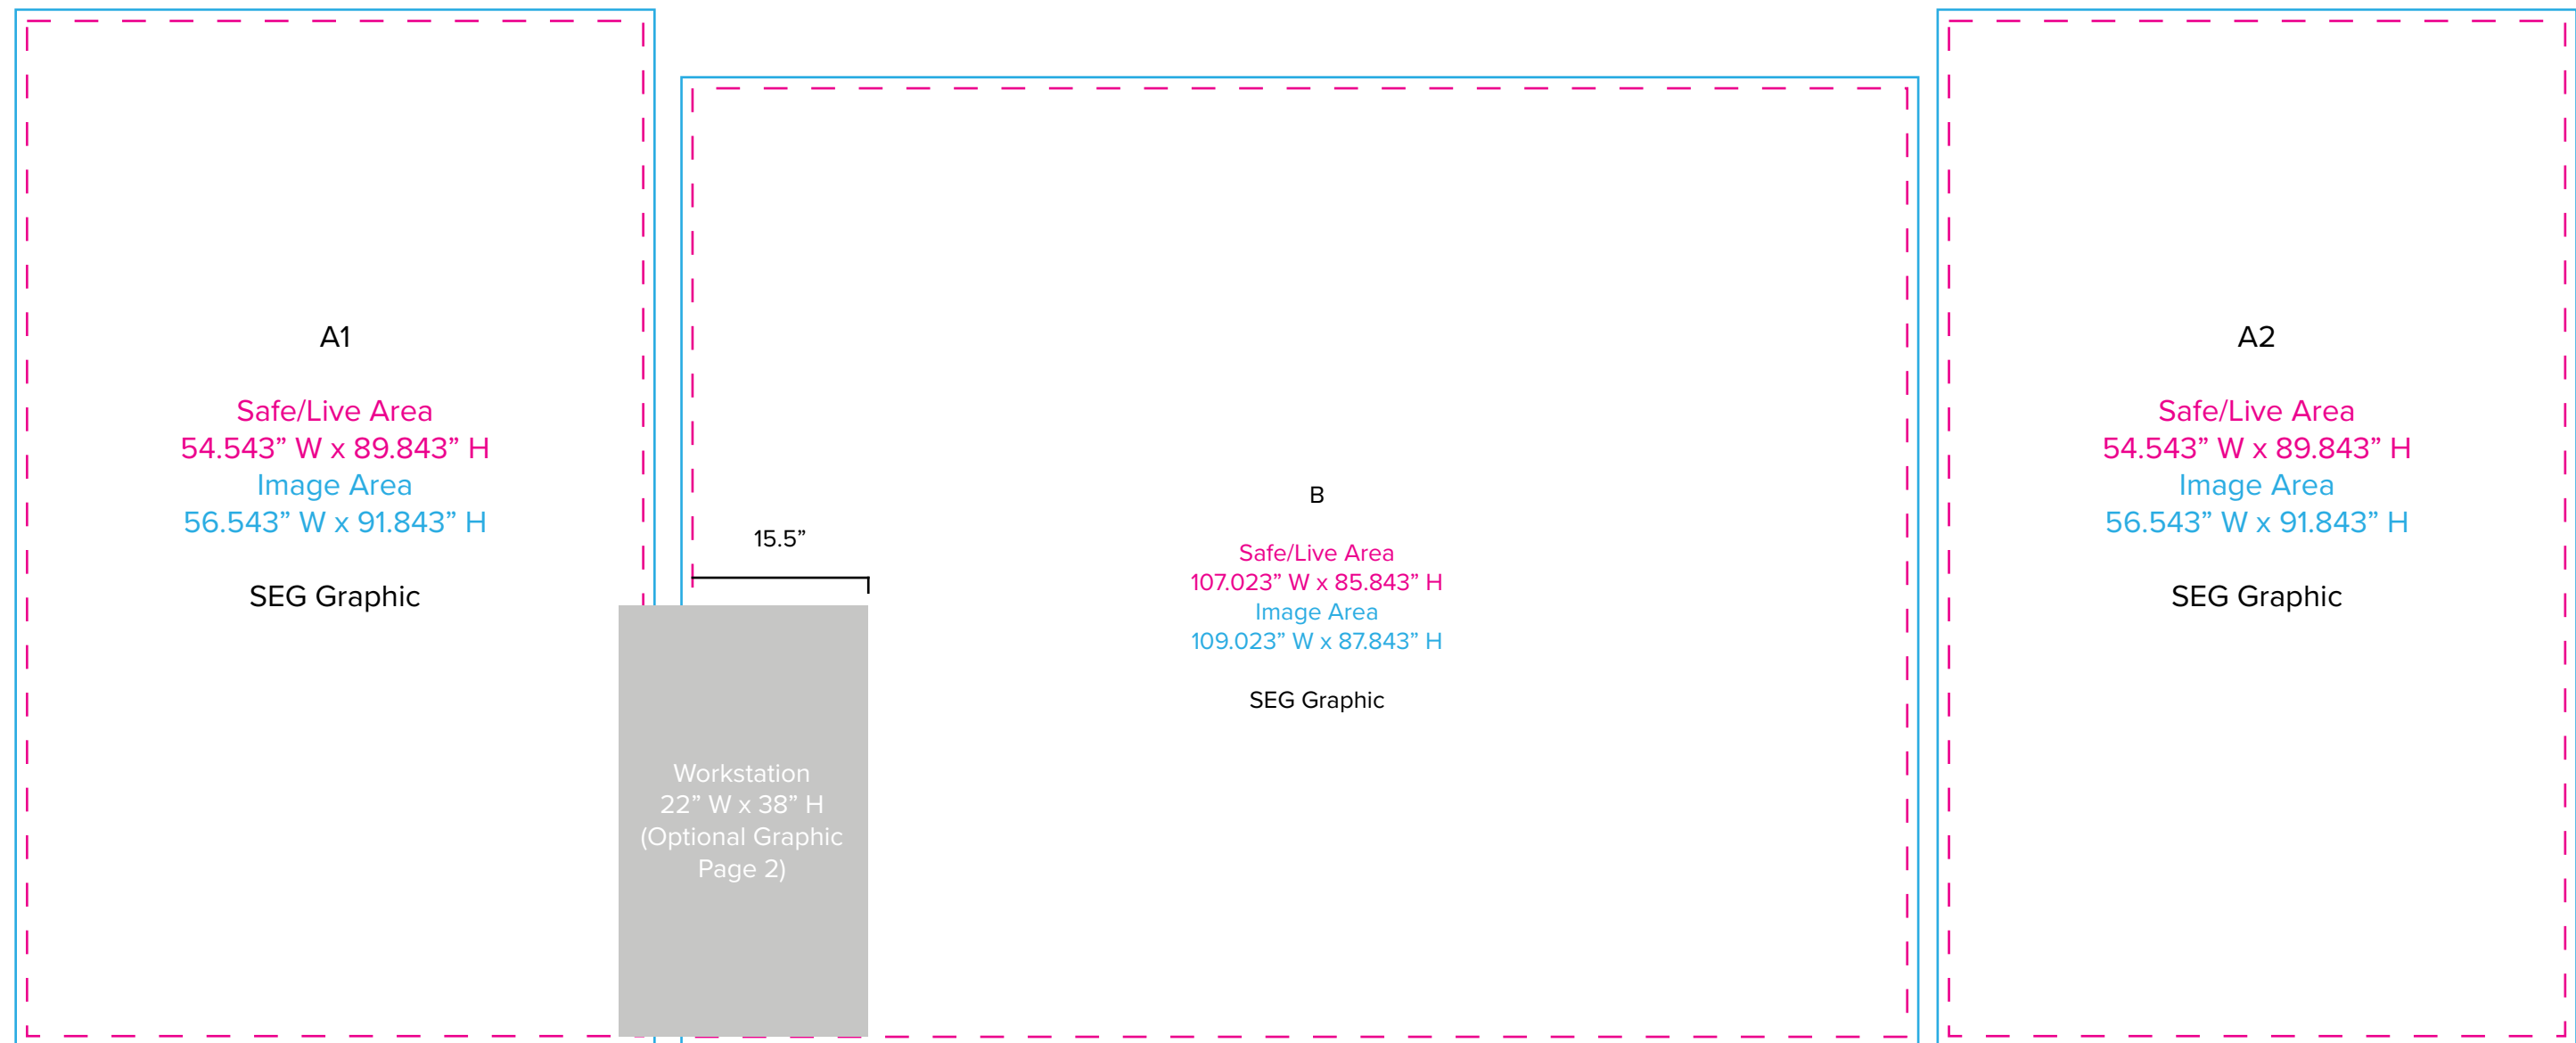

Graphic Template
10 x 20 Inline Exhibit
Backwall with Concave Rectangular Panel &
Flat, Rectangle Side Panels - SEG Graphics

NOTE: All Raster Art (jpg, tiff,psd, png, etc.) must be at least 100 dpi at print size.
Standard kits are often customized. Please check with Customer Service to ensure that this template matches your specific job.

Graphic Template
Backwall Workstation Countertop – Vinyl Graphics
Graphics **NOT** included in base price. Please request pricing.

NOTE: All Raster Art (jpg, tiff,psd, png, etc.) must be at least 100 dpi at print size.
Standard kits are often customized. Please check with Customer Service to ensure that this template matches your specific job.