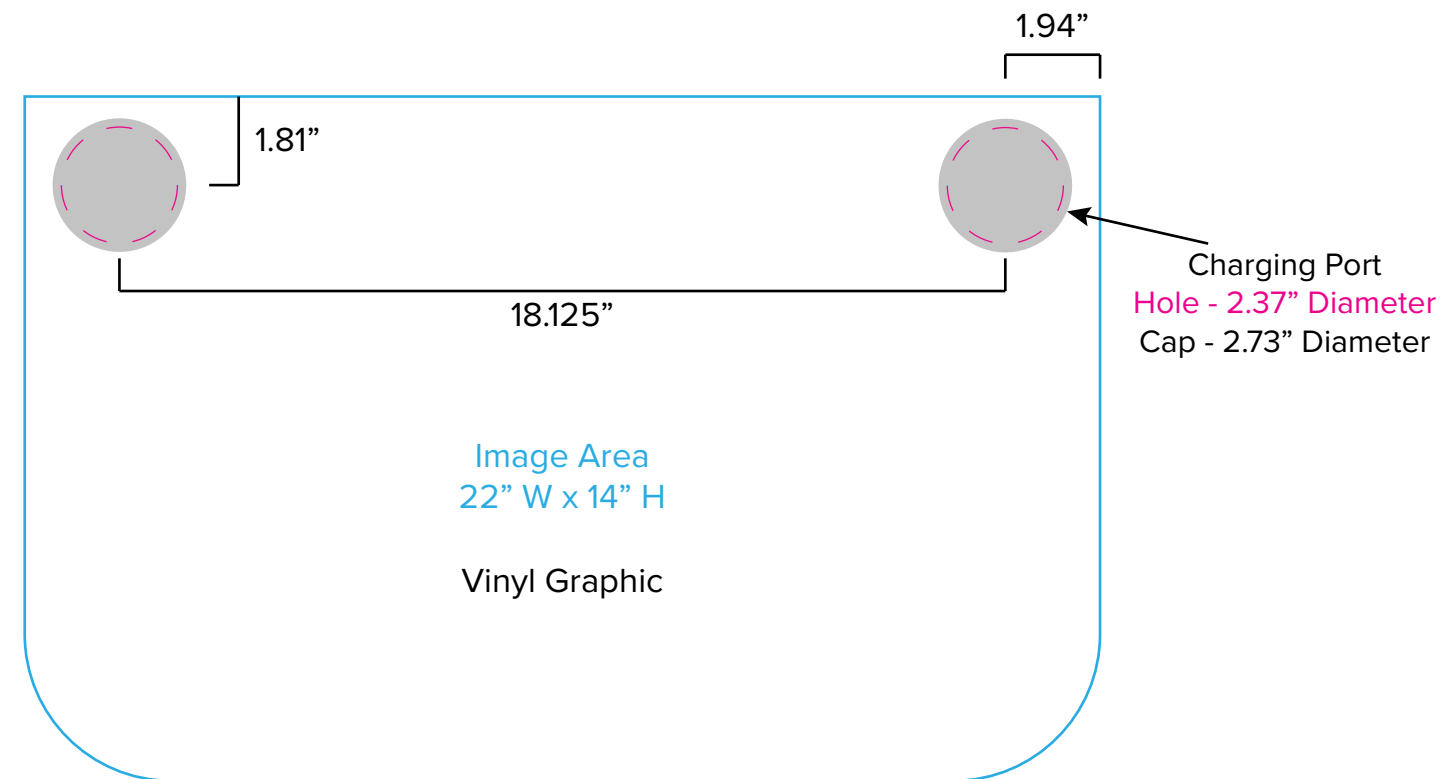

Graphic Template
10 x 20 Inline Exhibit
Backwall with Concave Rectangular Panel &
Flat, Rectangle Side Panels - SEG Graphics

NOTE: All Raster Art (jpg, tiff,psd, png, etc.) must be at least 100 dpi at print size.
Standard kits are often customized. Please check with Customer Service to ensure that this template matches your specific job.

Graphic Template
Backwall Workstation Countertop – Vinyl Graphics
Graphics **NOT** included in base price. Please request pricing.

NOTE: All Raster Art (jpg, tiff,psd, png, etc.) must be at least 100 dpi at print size.
Standard kits are often customized. Please check with Customer Service to ensure that this template matches your specific job.