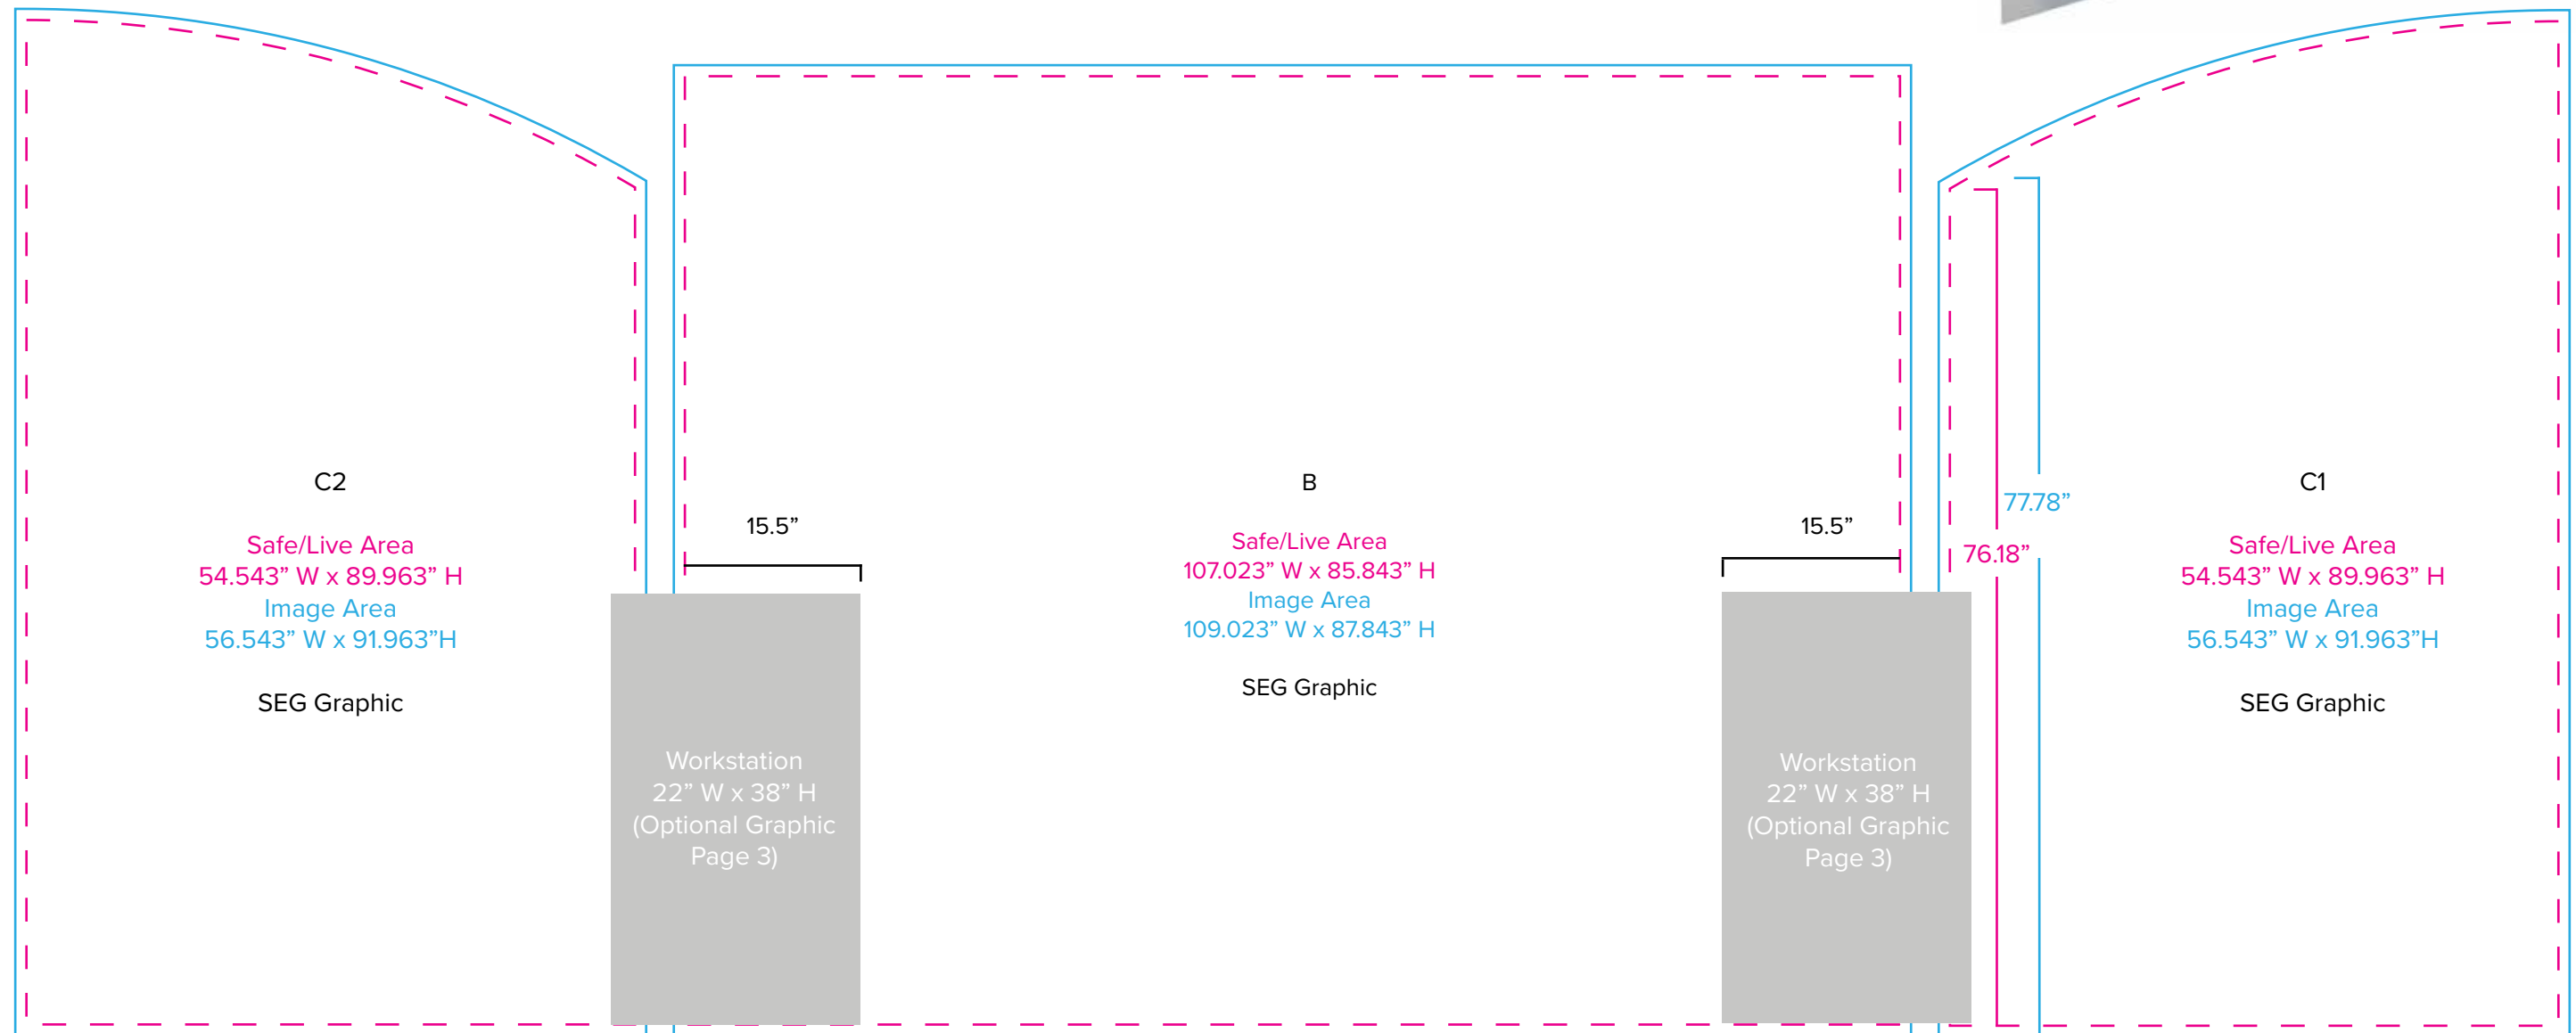

Graphic Template
10 x 20 Inline Exhibit
Backwall with Concave Rectangular Panel &
Flat, Arched Side Panels - SEG Graphics

NOTE: All Raster Art (jpg, tiff,psd, png, etc.) must be at least 100 dpi at print size.
Standard kits are often customized. Please check with Customer Service to ensure that this template matches your specific job.

Graphic Template Backwall Workstation – Direct Print Graphic

NOTE: All Raster Art (jpg, tiff,psd, png, etc.) must be at least 100 dpi at print size.
Standard kits are often customized. Please check with Customer Service to ensure that this template matches your specific job.

Graphic Template

Backwall Workstation Countertop – Vinyl Graphics

Graphics **NOT** included in base price. Please request pricing.

NOTE: All Raster Art (jpg, tiff,psd, png, etc.) must be at least 100 dpi at print size.
Standard kits are often customized. Please check with Customer Service to ensure that this template matches your specific job.

Graphic Template Portable Counter (SYM-408) – Direct Print Graphic

NOTE: All Raster Art (jpg, tiff,psd, png, etc.) must be at least 100 dpi at print size.
Standard kits are often customized. Please check with Customer Service to ensure that this template matches your specific job.