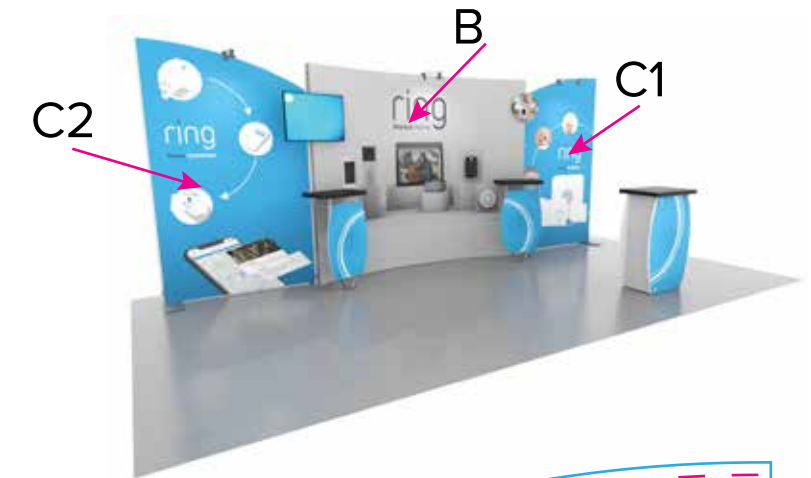

Graphic Template
10 x 20 Inline Exhibit
Backwall with Concave Rectangular Panel &
Flat, Arched Side Panels - SEG Graphics

NOTE: All Raster Art (jpg, tiff,psd, png, etc.) must be at least 100 dpi at print size.
Standard kits are often customized. Please check with Customer Service to ensure that this template matches your specific job.

Graphic Template Backwall Workstation – Direct Print Graphic

NOTE: All Raster Art (jpg, tiff,psd, png, etc.) must be at least 100 dpi at print size.
Standard kits are often customized. Please check with Customer Service to ensure that this template matches your specific job.

Graphic Template

Backwall Workstation Countertop – Vinyl Graphics

Graphics **NOT** included in base price. Please request pricing.

NOTE: All Raster Art (jpg, tiff,psd, png, etc.) must be at least 100 dpi at print size.
Standard kits are often customized. Please check with Customer Service to ensure that this template matches your specific job.