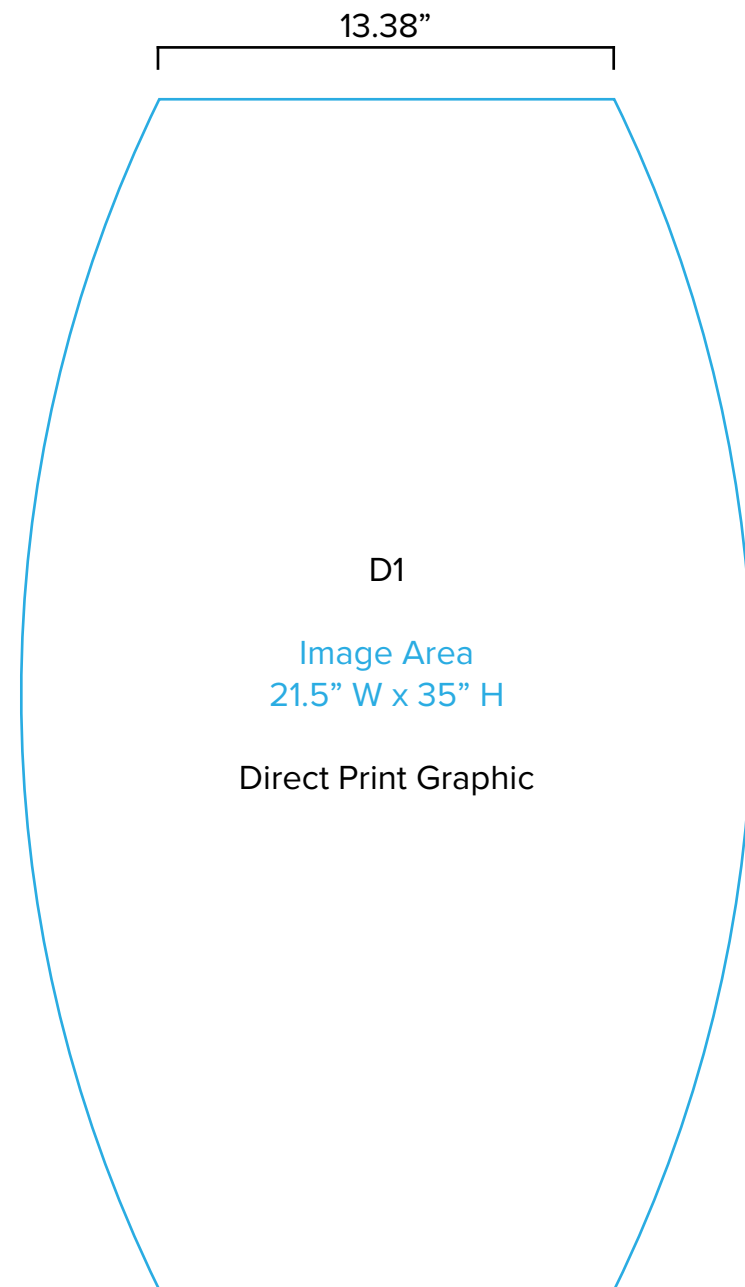

Graphic Template
10 x 20 Inline Exhibit
Backwall with Concave Rectangular Panel &
Flat, Arched Side Panels - SEG Graphics

NOTE: All Raster Art (jpg, tiff,psd, png, etc.) must be at least 100 dpi at print size.
Standard kits are often customized. Please check with Customer Service to ensure that this template matches your specific job.

Graphic Template Backwall Workstation – Direct Print Graphic

NOTE: All Raster Art (jpg, tiff,psd, png, etc.) must be at least 100 dpi at print size.
Standard kits are often customized. Please check with Customer Service to ensure that this template matches your specific job.

Graphic Template

Backwall Workstation Countertop – Vinyl Graphics

Graphics **NOT** included in base price. Please request pricing.

NOTE: All Raster Art (jpg, tiff,psd, png, etc.) must be at least 100 dpi at print size.
Standard kits are often customized. Please check with Customer Service to ensure that this template matches your specific job.

Graphic Template Portable Counter (SYM-408) – Direct Print Graphic

NOTE: All Raster Art (jpg, tiff,psd, png, etc.) must be at least 100 dpi at print size.
Standard kits are often customized. Please check with Customer Service to ensure that this template matches your specific job.