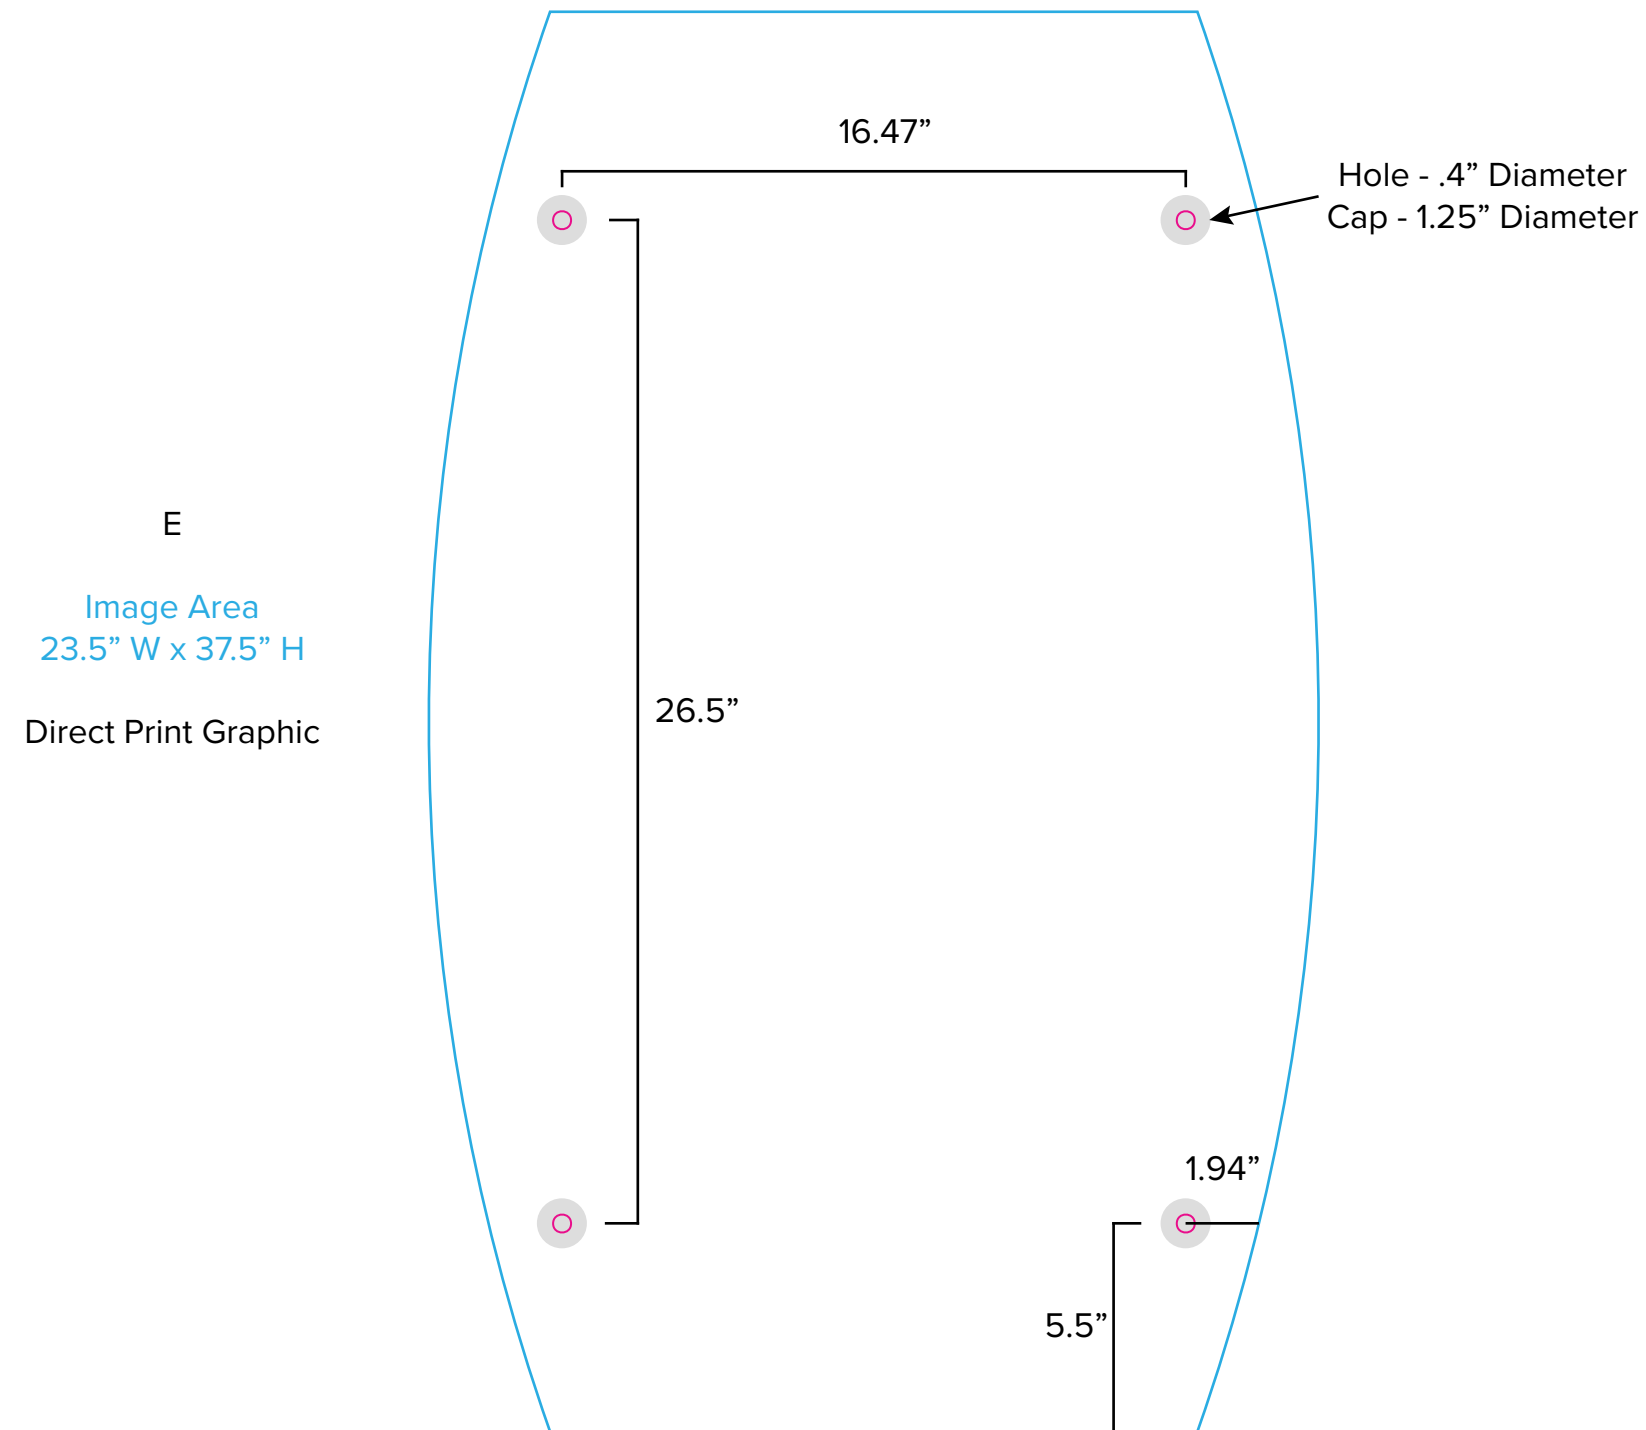

Graphic Template
10 x 20 Inline Exhibit
Backwall with Concave Rectangular Panel &
Flat, Arched Side Panels - SEG Graphics

NOTE: All Raster Art (jpg, tiff,psd, png, etc.) must be at least 100 dpi at print size.
Standard kits are often customized. Please check with Customer Service to ensure that this template matches your specific job.

Graphic Template Backwall Workstation – Direct Print Graphic

NOTE: All Raster Art (jpg, tiff,psd, png, etc.) must be at least 100 dpi at print size.
Standard kits are often customized. Please check with Customer Service to ensure that this template matches your specific job.

Graphic Template

Backwall Workstation Countertop – Vinyl Graphics

Graphics **NOT** included in base price. Please request pricing.

NOTE: All Raster Art (jpg, tiff,psd, png, etc.) must be at least 100 dpi at print size.
Standard kits are often customized. Please check with Customer Service to ensure that this template matches your specific job.

Graphic Template Portable Counter (SYM-408) – Direct Print Graphic

NOTE: All Raster Art (jpg, tiff,psd, png, etc.) must be at least 100 dpi at print size.
Standard kits are often customized. Please check with Customer Service to ensure that this template matches your specific job.