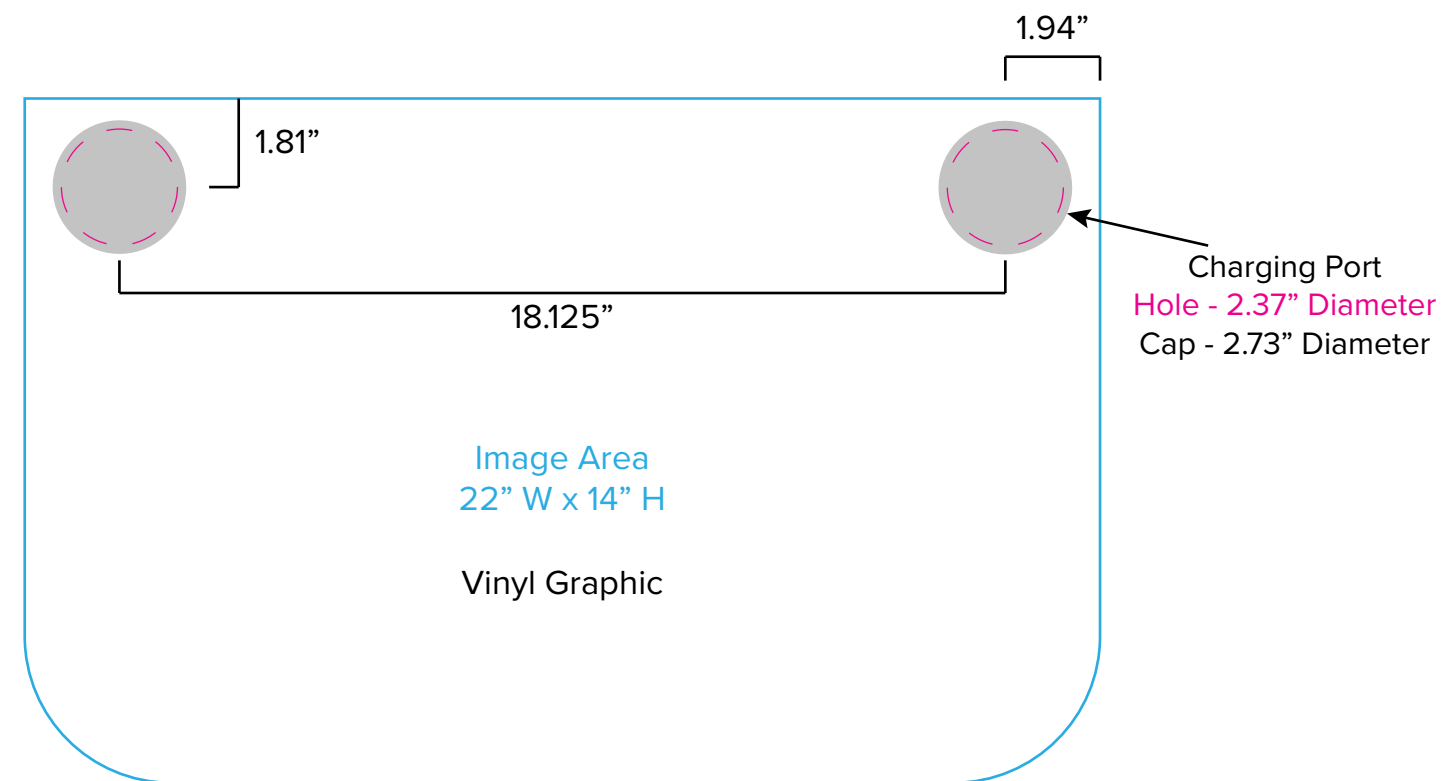

Graphic Template
10 x 20 Inline Exhibit
Backwall with Concave Rectangular Panel &
Flat, Arched Side Panels - SEG Graphics

NOTE: All Raster Art (jpg, tiff,psd, png, etc.) must be at least 100 dpi at print size.
Standard kits are often customized. Please check with Customer Service to ensure that this template matches your specific job.

Graphic Template Backwall Workstation – Direct Print Graphic

NOTE: All Raster Art (jpg, tiff,psd, png, etc.) must be at least 100 dpi at print size.
Standard kits are often customized. Please check with Customer Service to ensure that this template matches your specific job.

Graphic Template

Backwall Workstation Countertop – Vinyl Graphics

Graphics **NOT** included in base price. Please request pricing.

NOTE: All Raster Art (jpg, tiff,psd, png, etc.) must be at least 100 dpi at print size.
Standard kits are often customized. Please check with Customer Service to ensure that this template matches your specific job.

Graphic Template Portable Counter (SYM-408) – Direct Print Graphic

NOTE: All Raster Art (jpg, tiff,psd, png, etc.) must be at least 100 dpi at print size.
Standard kits are often customized. Please check with Customer Service to ensure that this template matches your specific job.