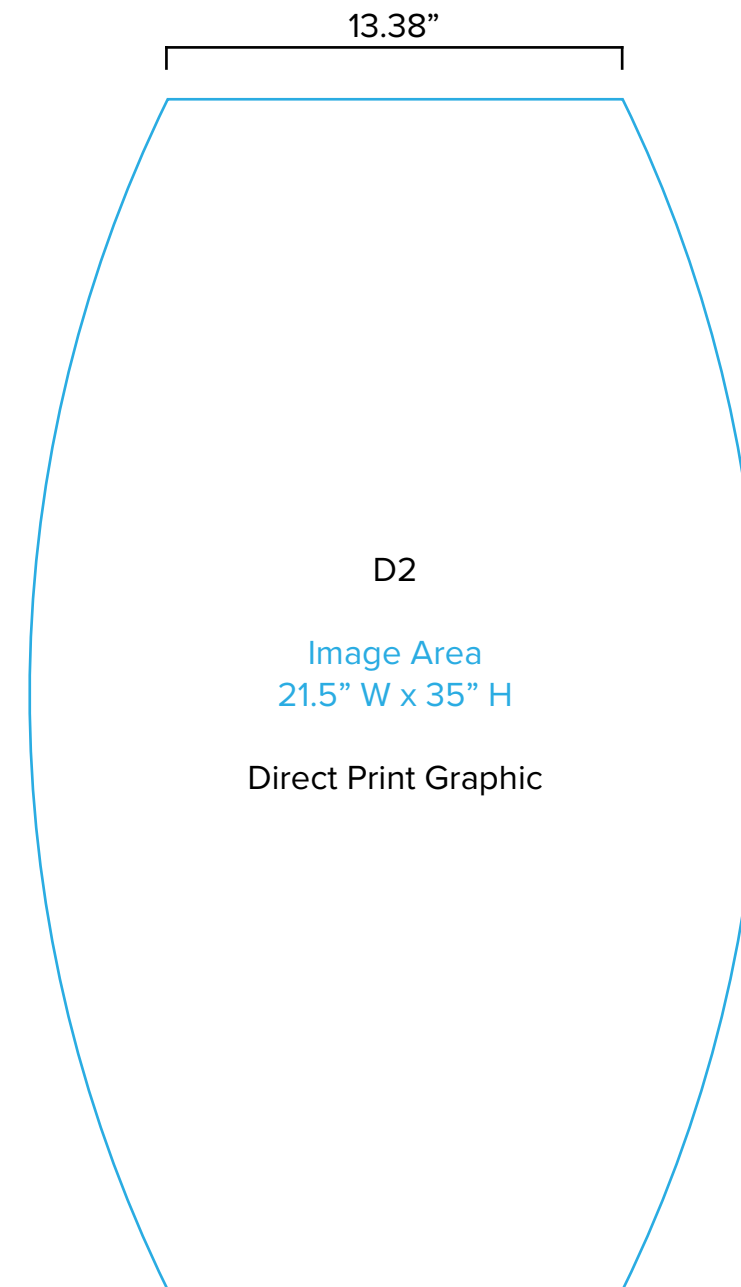

Graphic Template
10 x 20 Inline Exhibit
Backwall with Concave Rectangular Panel &
Flat, Arched Side Panels - SEG Graphics

NOTE: All Raster Art (jpg, tiff,psd, png, etc.) must be at least 100 dpi at print size.
Standard kits are often customized. Please check with Customer Service to ensure that this template matches your specific job.

Graphic Template Backwall Workstation – Direct Print Graphic

NOTE: All Raster Art (jpg, tiff,psd, png, etc.) must be at least 100 dpi at print size.
Standard kits are often customized. Please check with Customer Service to ensure that this template matches your specific job.

Graphic Template

Backwall Workstation Countertop – Vinyl Graphics

Graphics **NOT** included in base price. Please request pricing.

NOTE: All Raster Art (jpg, tiff,psd, png, etc.) must be at least 100 dpi at print size.
Standard kits are often customized. Please check with Customer Service to ensure that this template matches your specific job.

Graphic Template Portable Counter (SYM-408) – Direct Print Graphic

NOTE: All Raster Art (jpg, tiff,psd, png, etc.) must be at least 100 dpi at print size.
Standard kits are often customized. Please check with Customer Service to ensure that this template matches your specific job.