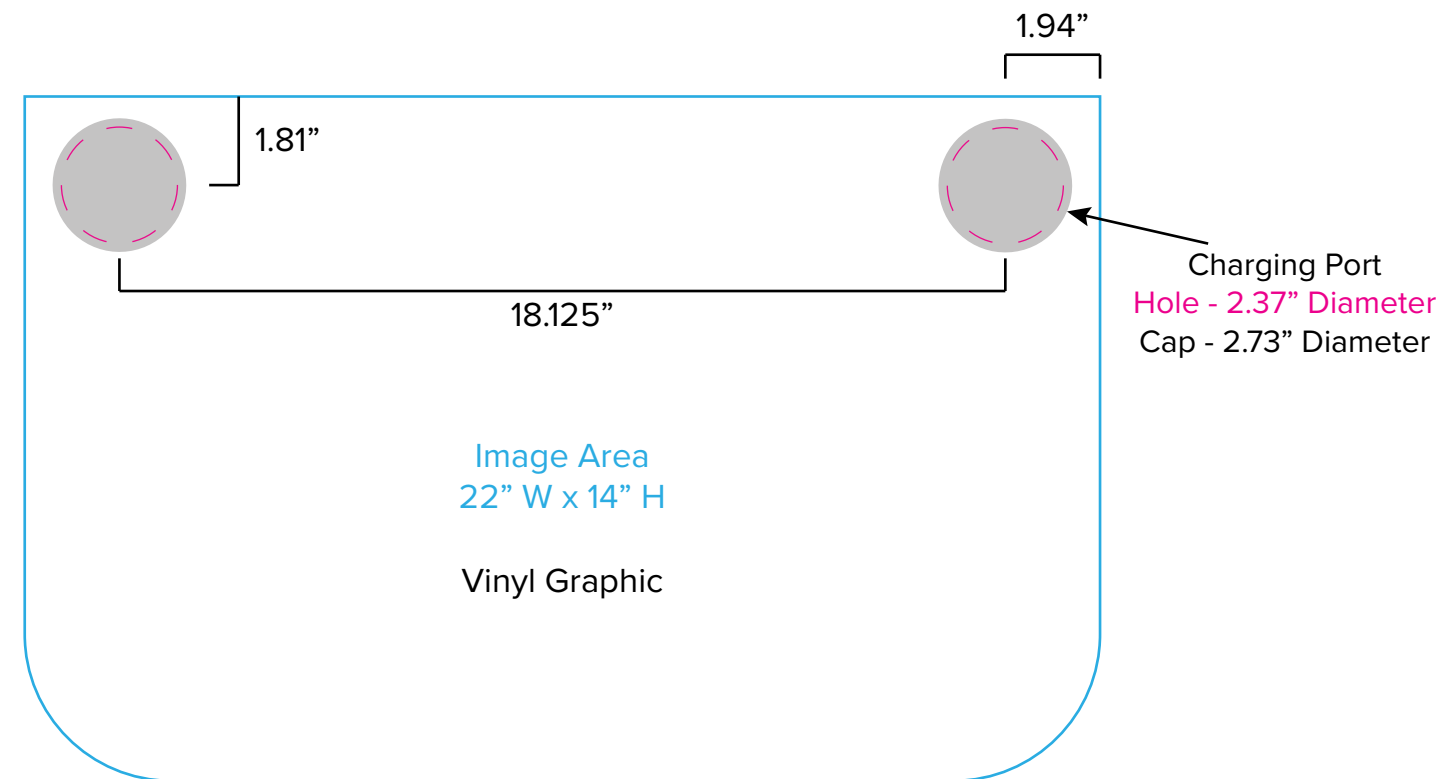

Graphic Template
10 x 20 Inline Exhibit
Backwall with Concave Rectangular Panel &
Flat, Arched Side Panels - SEG Graphics

NOTE: All Raster Art (jpg, tiff,psd, png, etc.) must be at least 100 dpi at print size.
Standard kits are often customized. Please check with Customer Service to ensure that this template matches your specific job.

Graphic Template
Backwall Workstation Countertop – Vinyl Graphics
Graphics **NOT** included in base price. Please request pricing.

NOTE: All Raster Art (jpg, tiff,psd, png, etc.) must be at least 100 dpi at print size.
Standard kits are often customized. Please check with Customer Service to ensure that this template matches your specific job.