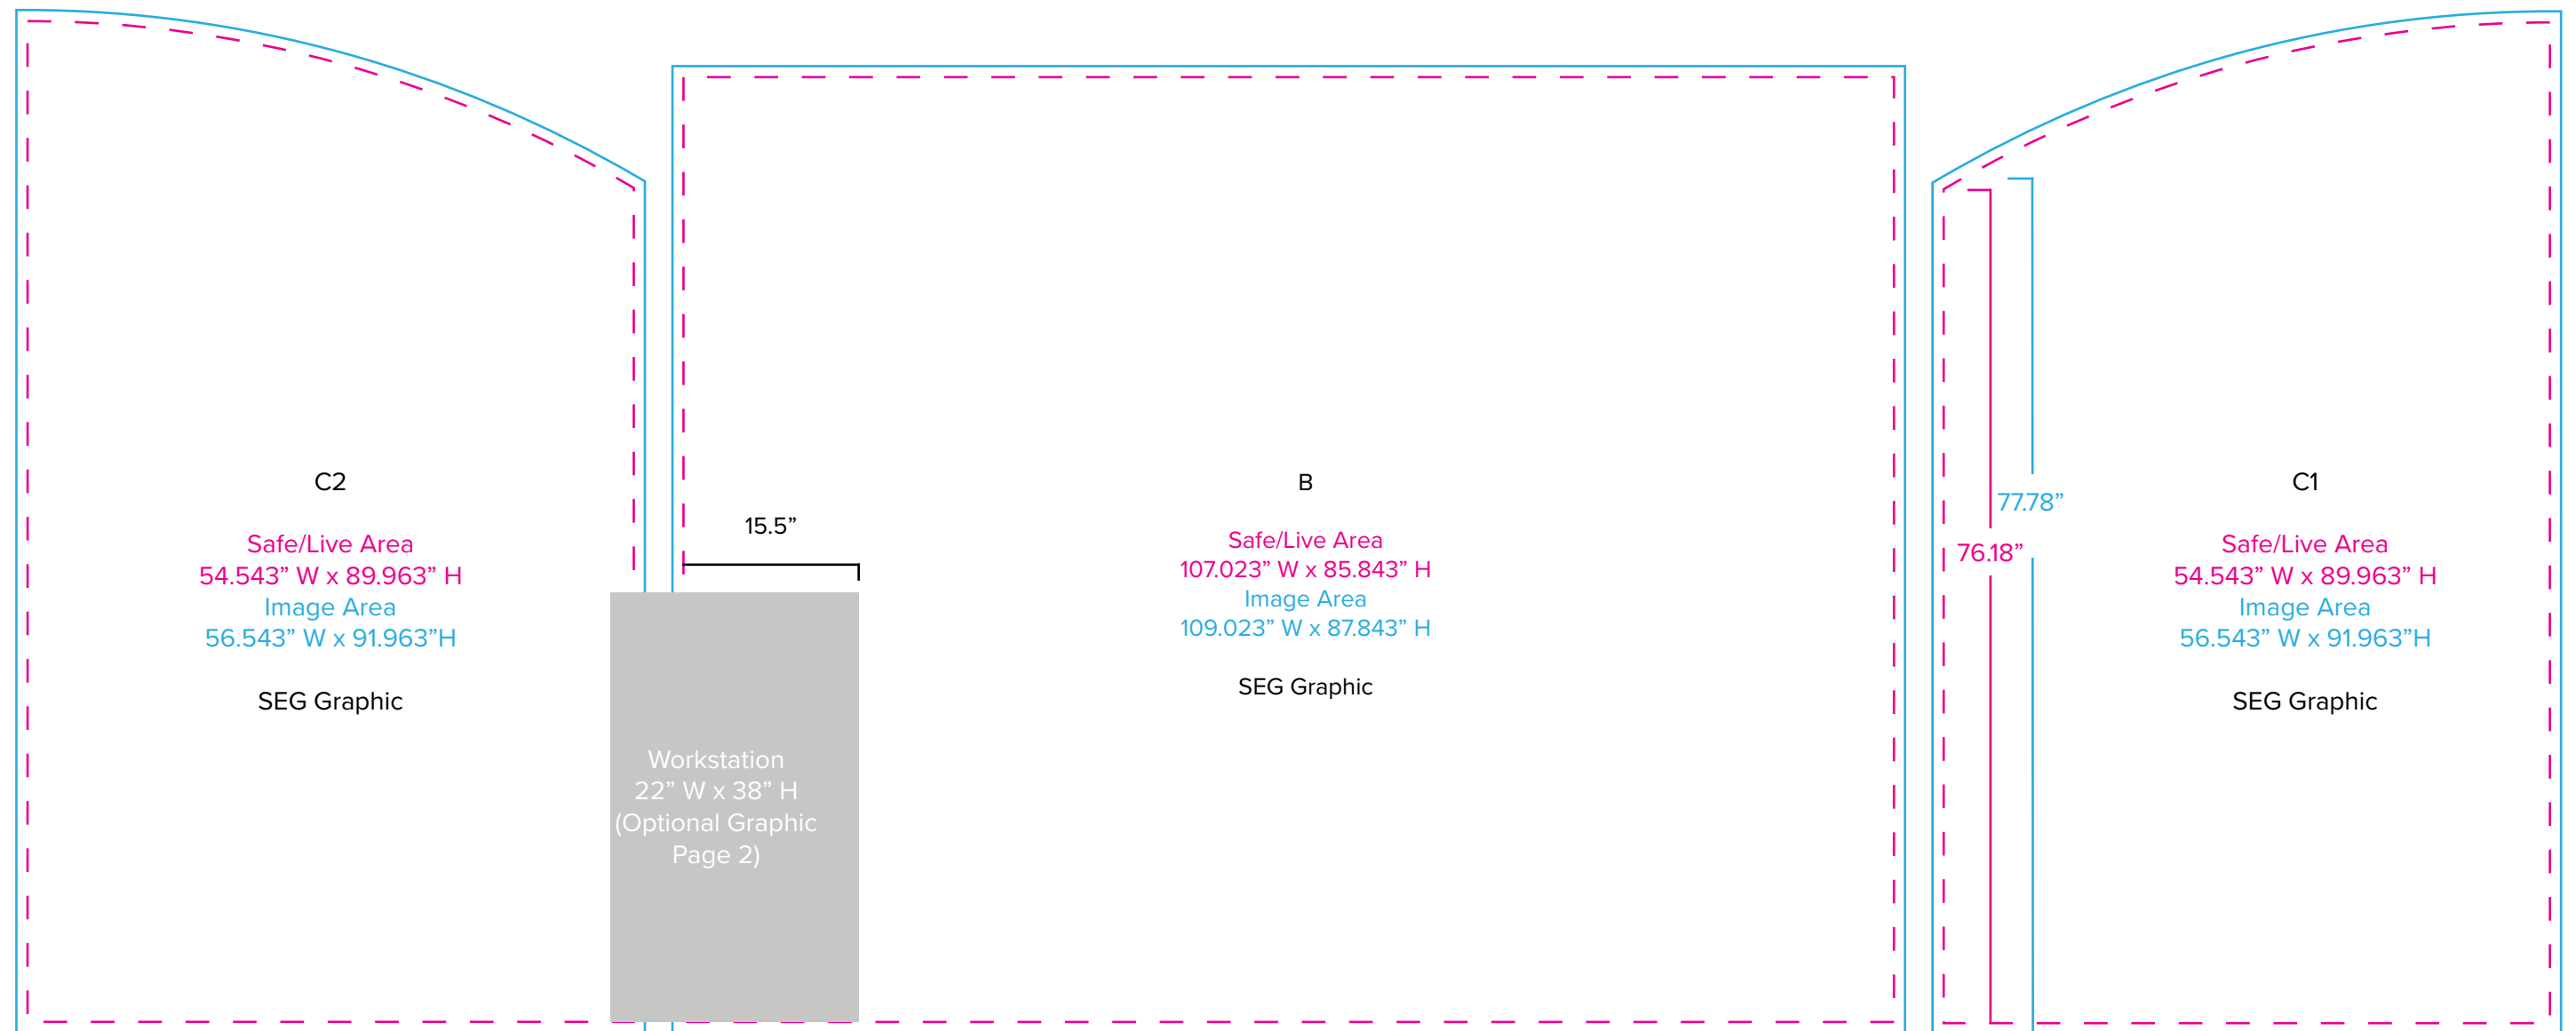

Graphic Template
10 x 20 Inline Exhibit
Backwall with Concave Rectangular Panel &
Flat, Arched Side Panels - SEG Graphics

NOTE: All Raster Art (jpg, tiff,psd, png, etc.) must be at least 100 dpi at print size.
Standard kits are often customized. Please check with Customer Service to ensure that this template matches your specific job.

Graphic Template
Backwall Workstation Countertop – Vinyl Graphics
Graphics **NOT** included in base price. Please request pricing.

NOTE: All Raster Art (jpg, tiff,psd, png, etc.) must be at least 100 dpi at print size.
Standard kits are often customized. Please check with Customer Service to ensure that this template matches your specific job.