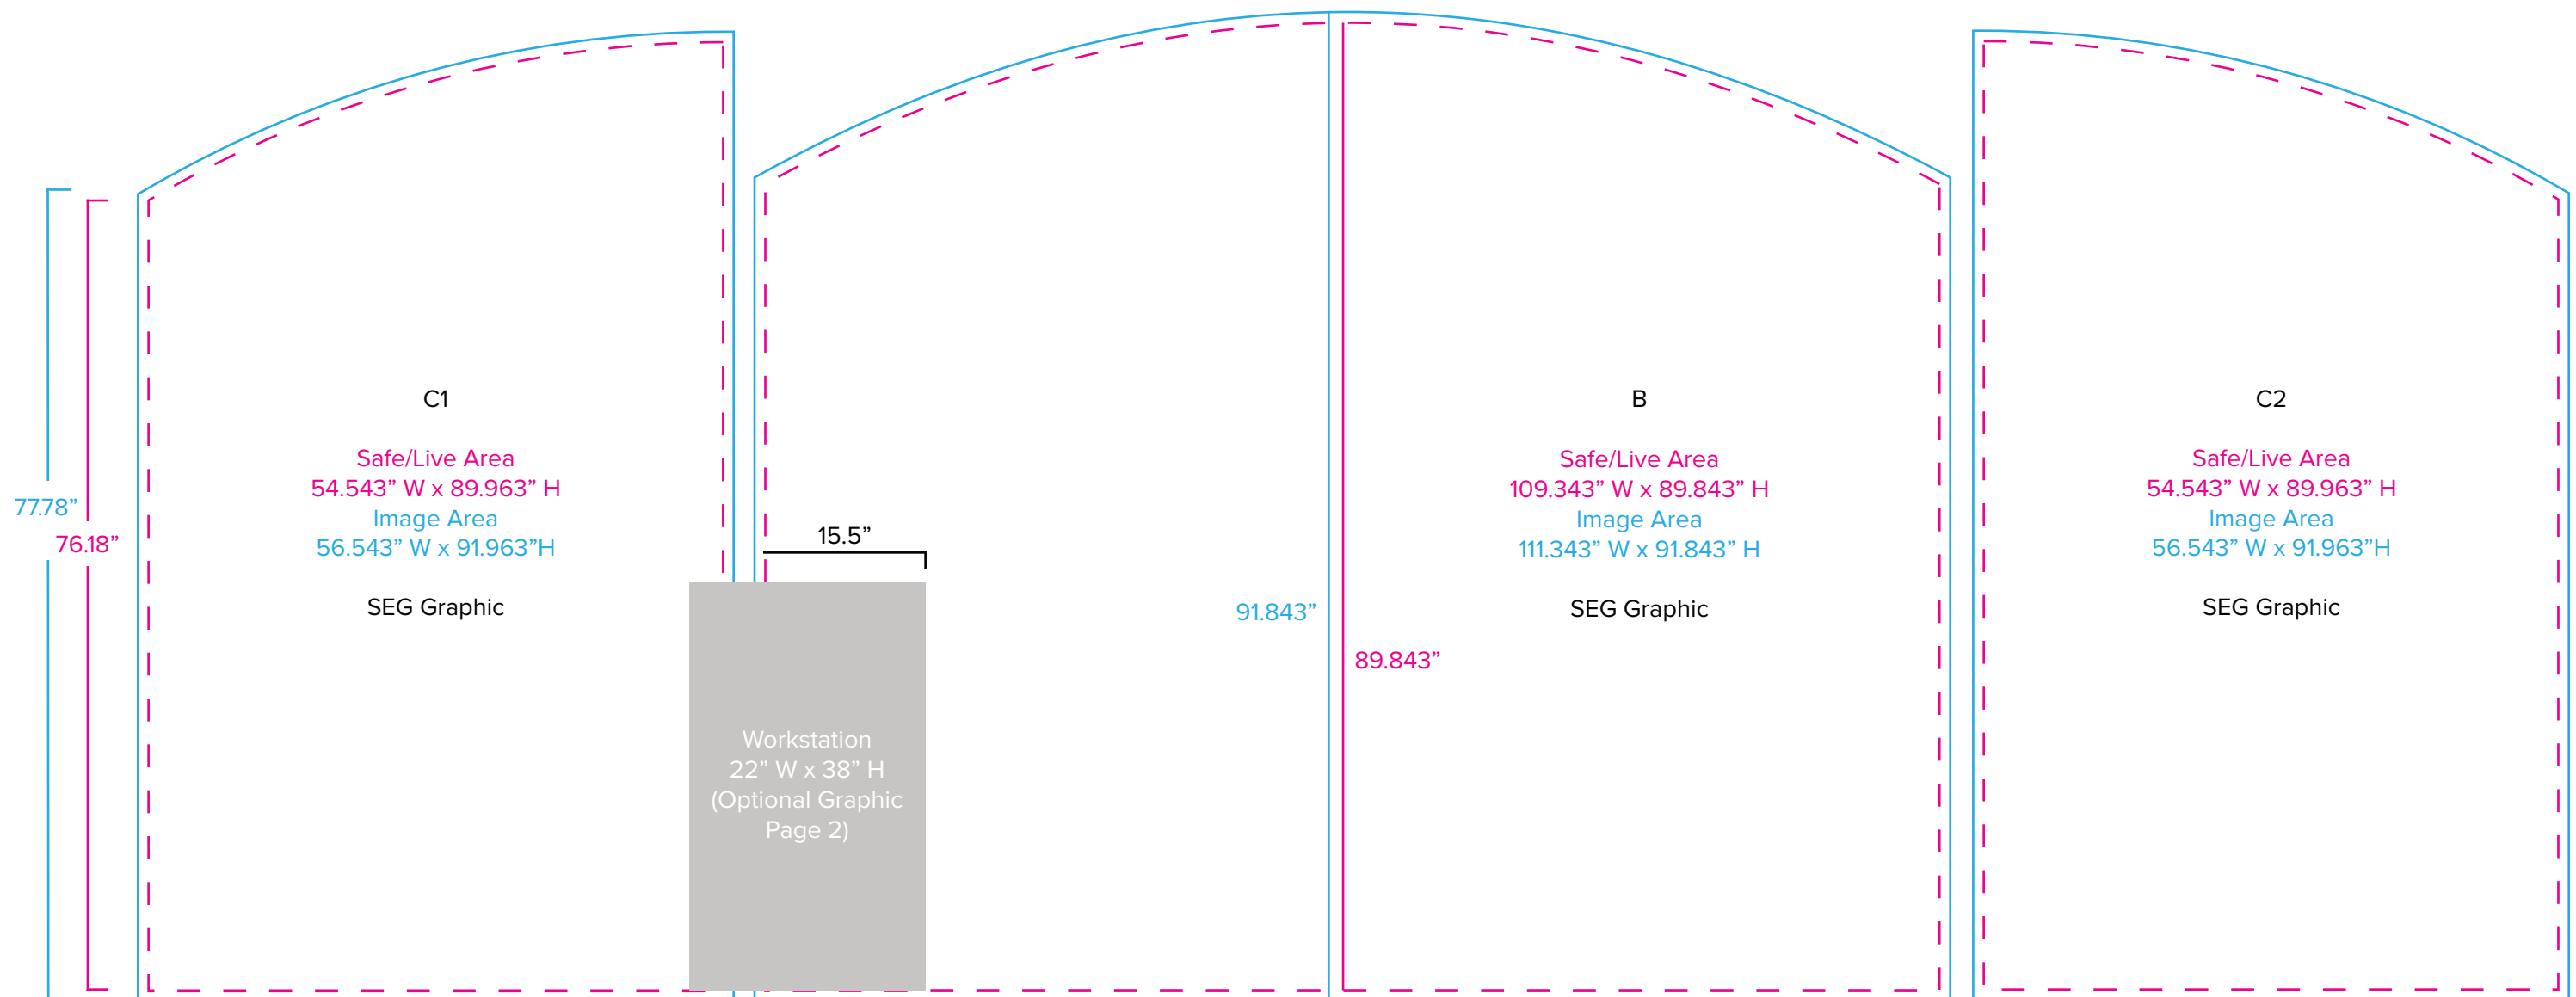

Graphic Template
10 x 20 Inline Exhibit
Flat, Arched Center & Side Panels - SEG Graphics

NOTE: All Raster Art (jpg, tiff,psd, png, etc.) must be at least 100 dpi at print size.
Standard kits are often customized. Please check with Customer Service to ensure that this template matches your specific job.

Graphic Template
Backwall Workstation Countertop – Vinyl Graphics
Graphics **NOT** included in base price. Please request pricing.

NOTE: All Raster Art (jpg, tiff,psd, png, etc.) must be at least 100 dpi at print size.
Standard kits are often customized. Please check with Customer Service to ensure that this template matches your specific job.