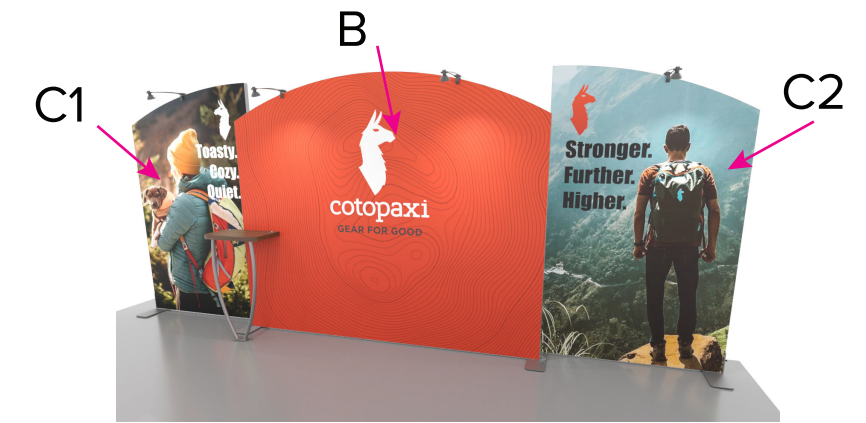

Graphic Template
10 x 20 Inline Exhibit
Flat, Arched Center & Side Panels - SEG Graphics

NOTE: All Raster Art (jpg, tiff,psd, png, etc.) must be at least 100 dpi at print size.
Standard kits are often customized. Please check with Customer Service to ensure that this template matches your specific job.

Graphic Template
Backwall Workstation Countertop – Vinyl Graphics
Graphics **NOT** included in base price. Please request pricing.

NOTE: All Raster Art (jpg, tiff,psd, png, etc.) must be at least 100 dpi at print size.
Standard kits are often customized. Please check with Customer Service to ensure that this template matches your specific job.