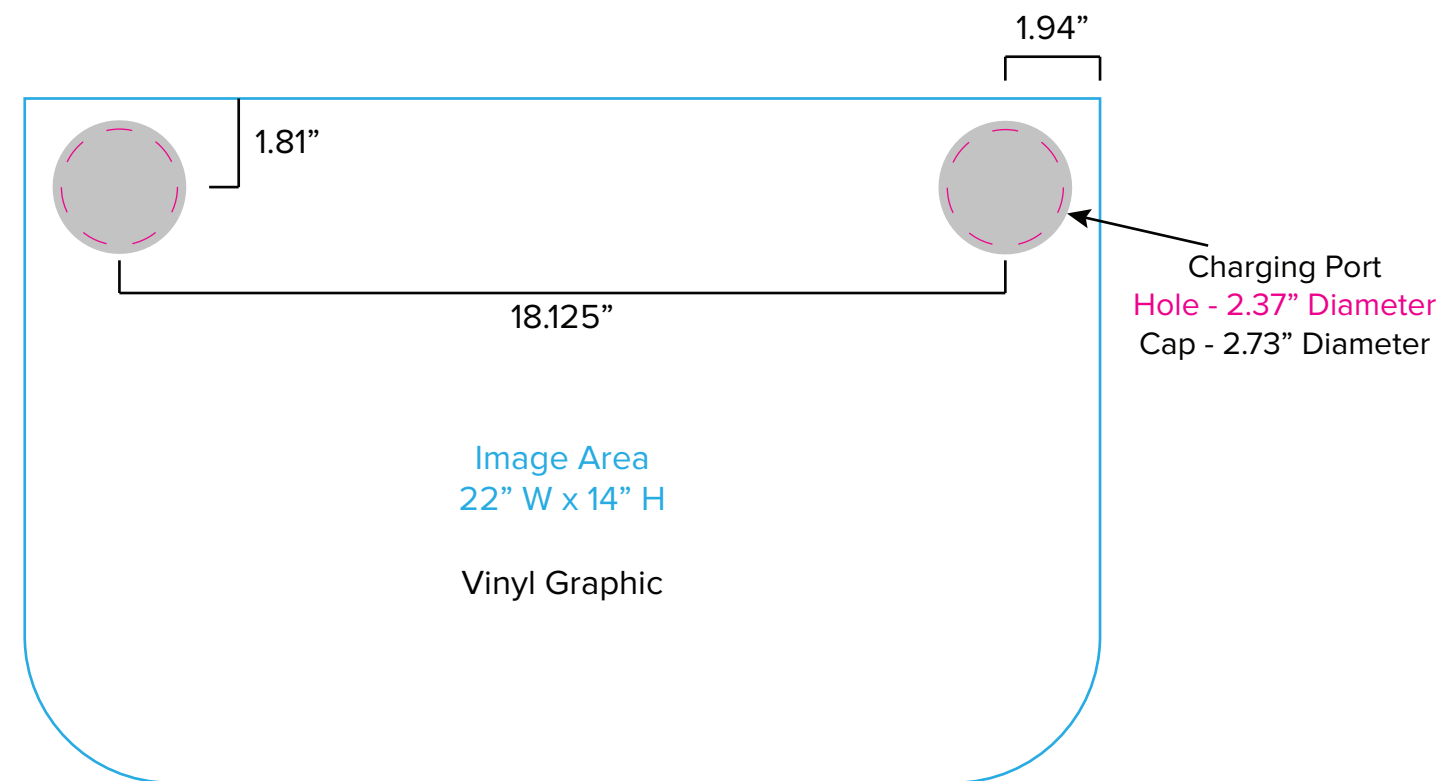

Graphic Template
10 x 20 Inline Exhibit
Flat, Arched Center & Side Panels - SEG Graphics

NOTE: All Raster Art (jpg, tiff,psd, png, etc.) must be at least 100 dpi at print size.
Standard kits are often customized. Please check with Customer Service to ensure that this template matches your specific job.

Graphic Template
Backwall Workstation Countertop – Vinyl Graphics
Graphics **NOT** included in base price. Please request pricing.

NOTE: All Raster Art (jpg, tiff,psd, png, etc.) must be at least 100 dpi at print size.
Standard kits are often customized. Please check with Customer Service to ensure that this template matches your specific job.