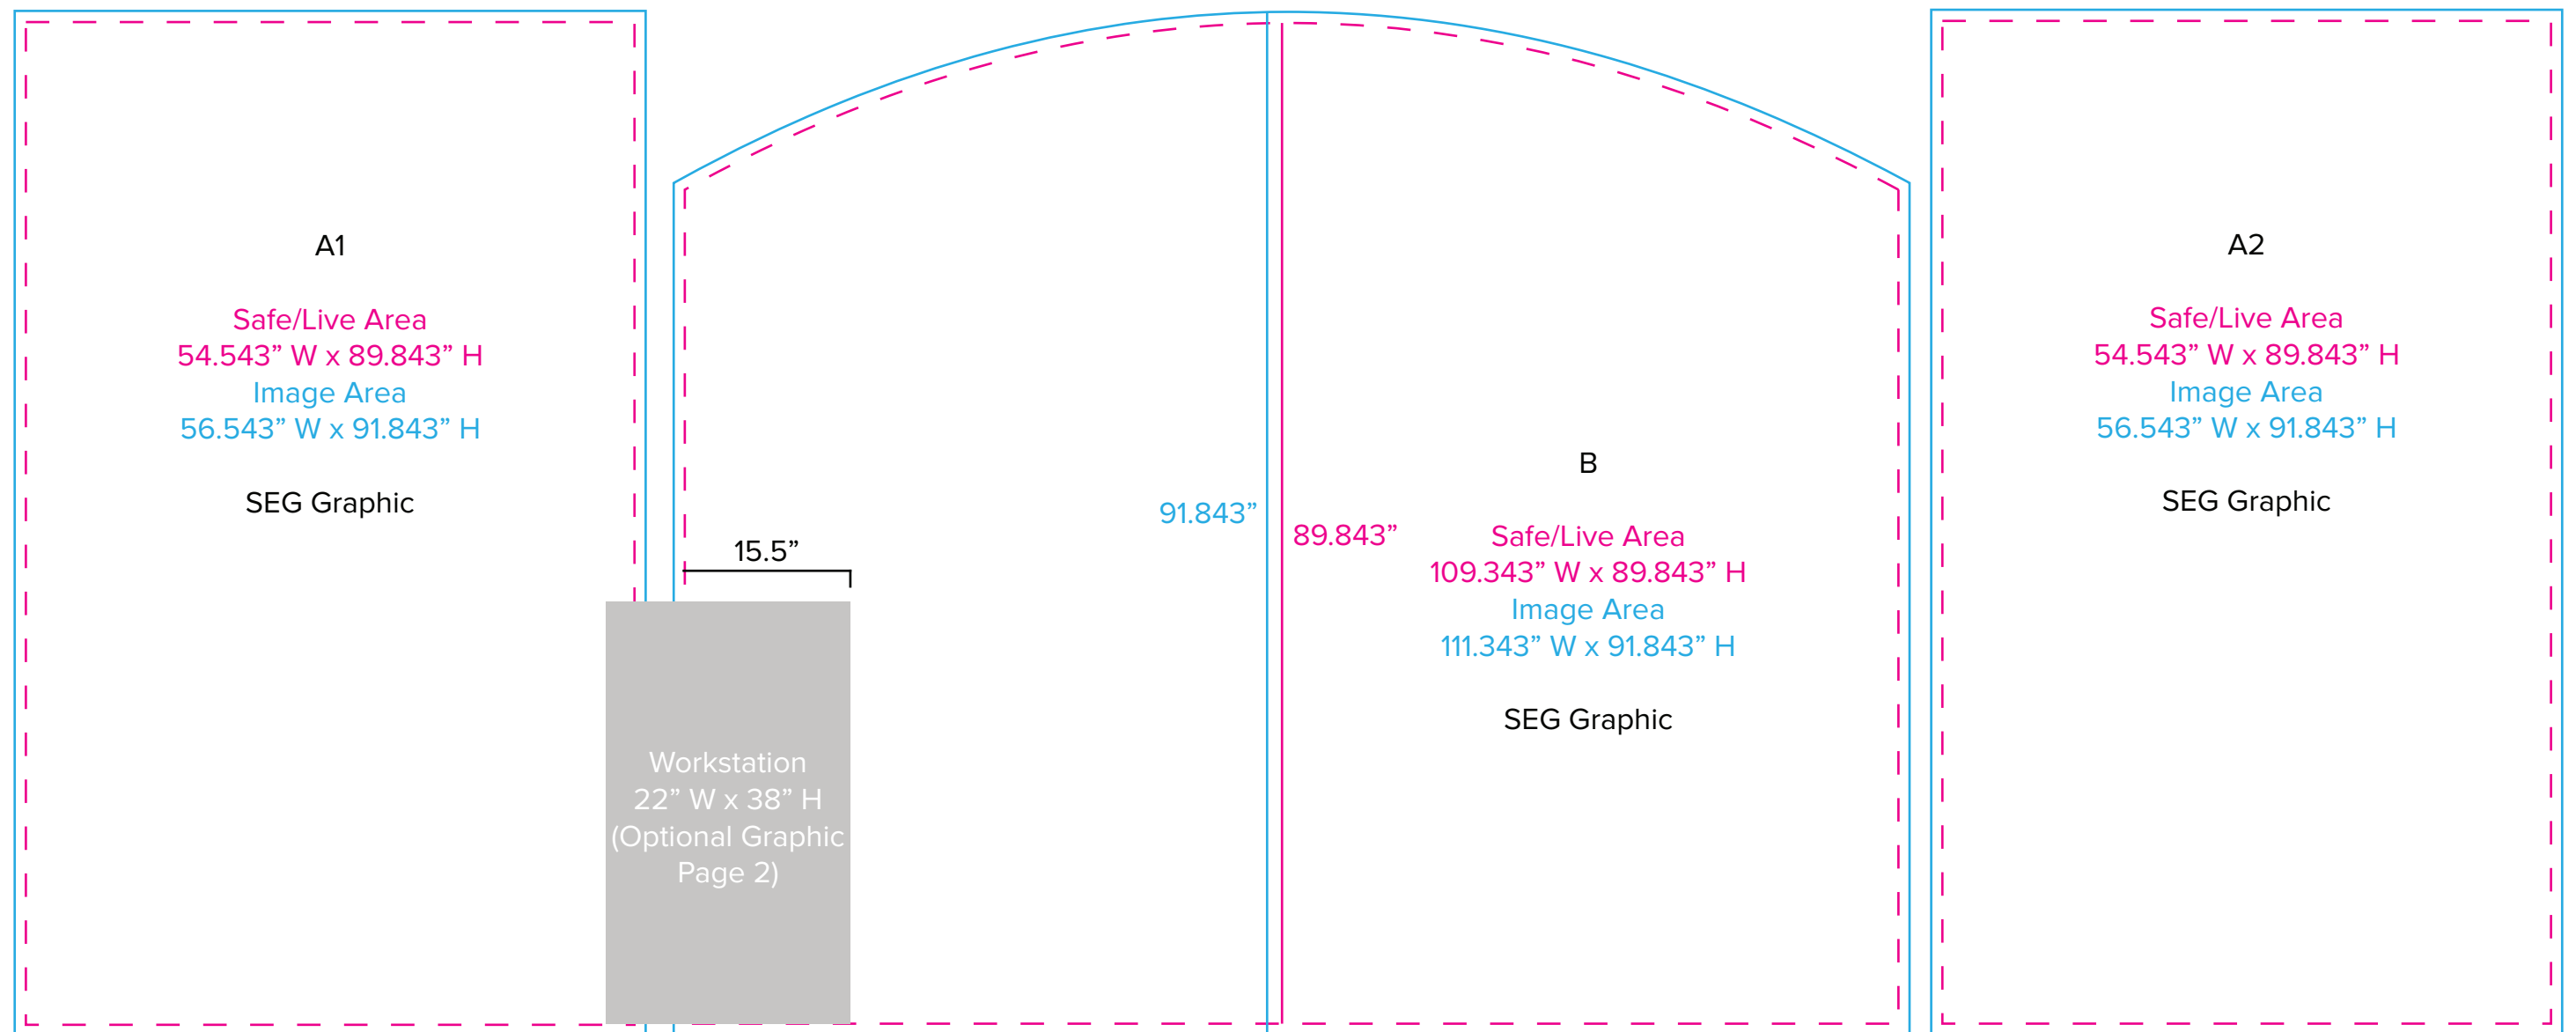

Graphic Template
10 x 20 Inline Exhibit
Backwall with Flat, Rectangular Side Panels &
Flat, Arched Center Panel – SEG Fabric Graphic

NOTE: All Raster Art (jpg, tiff, psd, png, etc.) must be at least 100 dpi at print size.
Standard kits are often customized. Please check with Customer Service to ensure that this template matches your specific job.

Graphic Template
Backwall Workstation Countertop – Vinyl Graphics
Graphics **NOT** included in base price. Please request pricing.

NOTE: All Raster Art (jpg, tiff,psd, png, etc.) must be at least 100 dpi at print size.
Standard kits are often customized. Please check with Customer Service to ensure that this template matches your specific job.