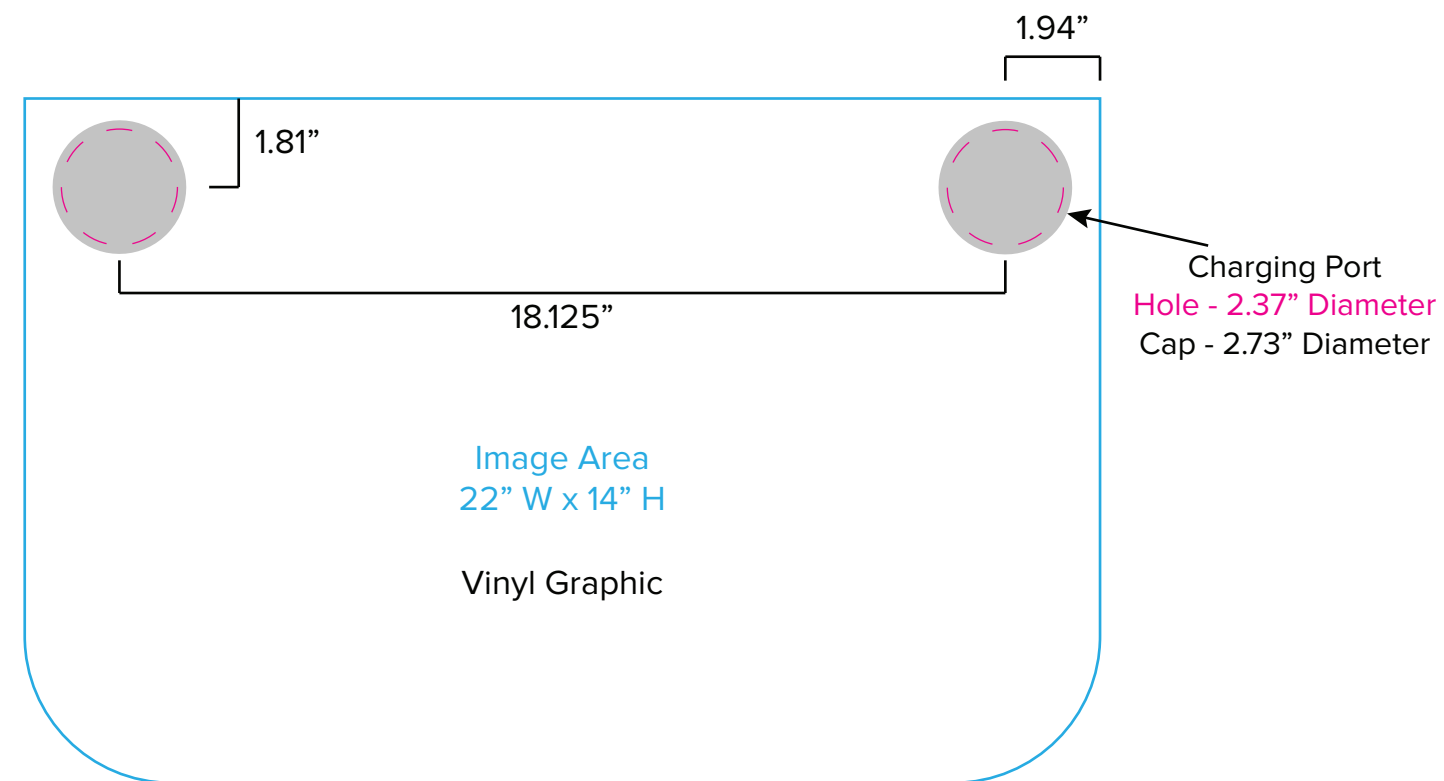

Graphic Template
10 x 20 Inline Exhibit
Backwall with Flat, Rectangular Side Panels &
Flat, Arched Center Panel – SEG Fabric Graphic

NOTE: All Raster Art (jpg, tiff, psd, png, etc.) must be at least 100 dpi at print size.
Standard kits are often customized. Please check with Customer Service to ensure that this template matches your specific job.

Graphic Template
Backwall Workstation Countertop – Vinyl Graphics
Graphics **NOT** included in base price. Please request pricing.

NOTE: All Raster Art (jpg, tiff,psd, png, etc.) must be at least 100 dpi at print size.
Standard kits are often customized. Please check with Customer Service to ensure that this template matches your specific job.