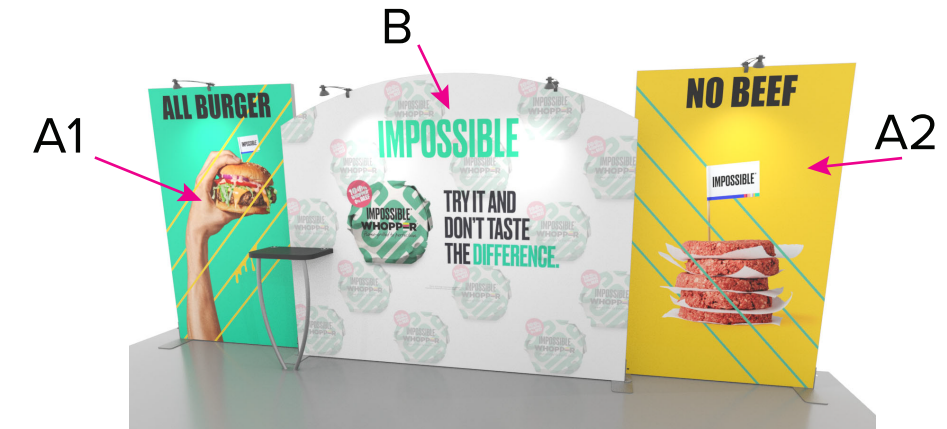

Graphic Template
10 x 20 Inline Exhibit
Backwall with Flat, Rectangular Side Panels &
Flat, Arched Center Panel – SEG Fabric Graphic

NOTE: All Raster Art (jpg, tiff, psd, png, etc.) must be at least 100 dpi at print size.
Standard kits are often customized. Please check with Customer Service to ensure that this template matches your specific job.

Graphic Template
Backwall Workstation Countertop – Vinyl Graphics
Graphics **NOT** included in base price. Please request pricing.

NOTE: All Raster Art (jpg, tiff,psd, png, etc.) must be at least 100 dpi at print size.
Standard kits are often customized. Please check with Customer Service to ensure that this template matches your specific job.