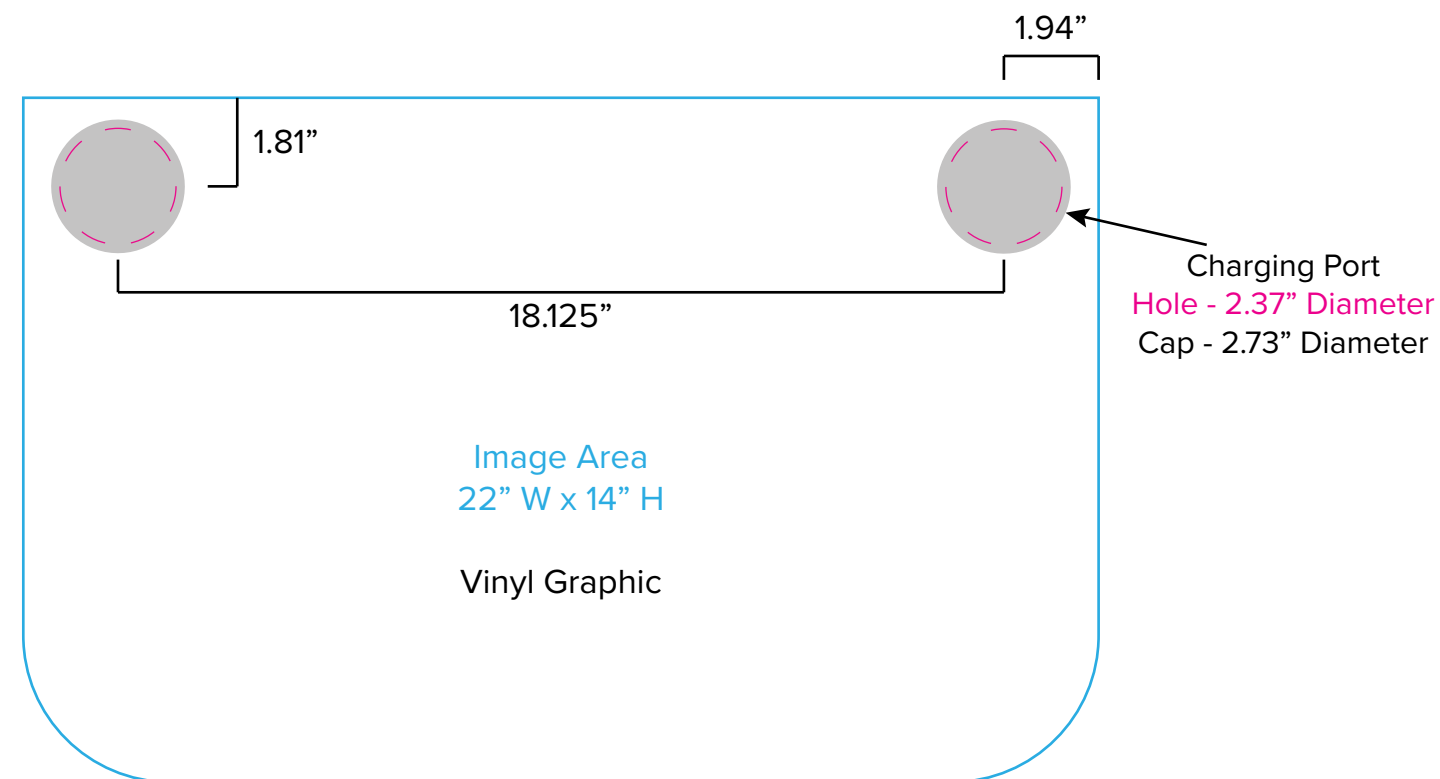

Graphic Template  
10 x 20 Inline Exhibit  
Backwall with Flat, Rectangular Panels – SEG Fabric Graphic

NOTE: All Raster Art (jpg, tiff,psd, png, etc.) must be at least 100 dpi at print size.  
Standard kits are often customized. Please check with Customer Service to ensure that this template matches your specific job.

### Backwall Workstation Countertop – Vinyl Graphics

Graphics **NOT** included in base price. Please request pricing.

NOTE: All Raster Art (jpg, tiff, psd, png, etc.) must be at least 100 dpi at print size.  
Standard kits are often customized. Please check with Customer Service to ensure that this template matches your specific job.

Graphic Template  
Portable Counter – Vinyl Graphic

NOTE: All Raster Art (jpg, tiff,psd, png, etc.) must be at least 100 dpi at print size.  
Standard kits are often customized. Please check with Customer Service to ensure that this template matches your specific job.

# Graphic Template Portable Counter – Direct Print Graphic

D

Image Area  
43" W x 16" H

Direct Print Graphic

NOTE: All Raster Art (jpg, tiff,psd, png, etc.) must be at least 100 dpi at print size.  
Standard kits are often customized. Please check with Customer Service to ensure that this template matches your specific job.