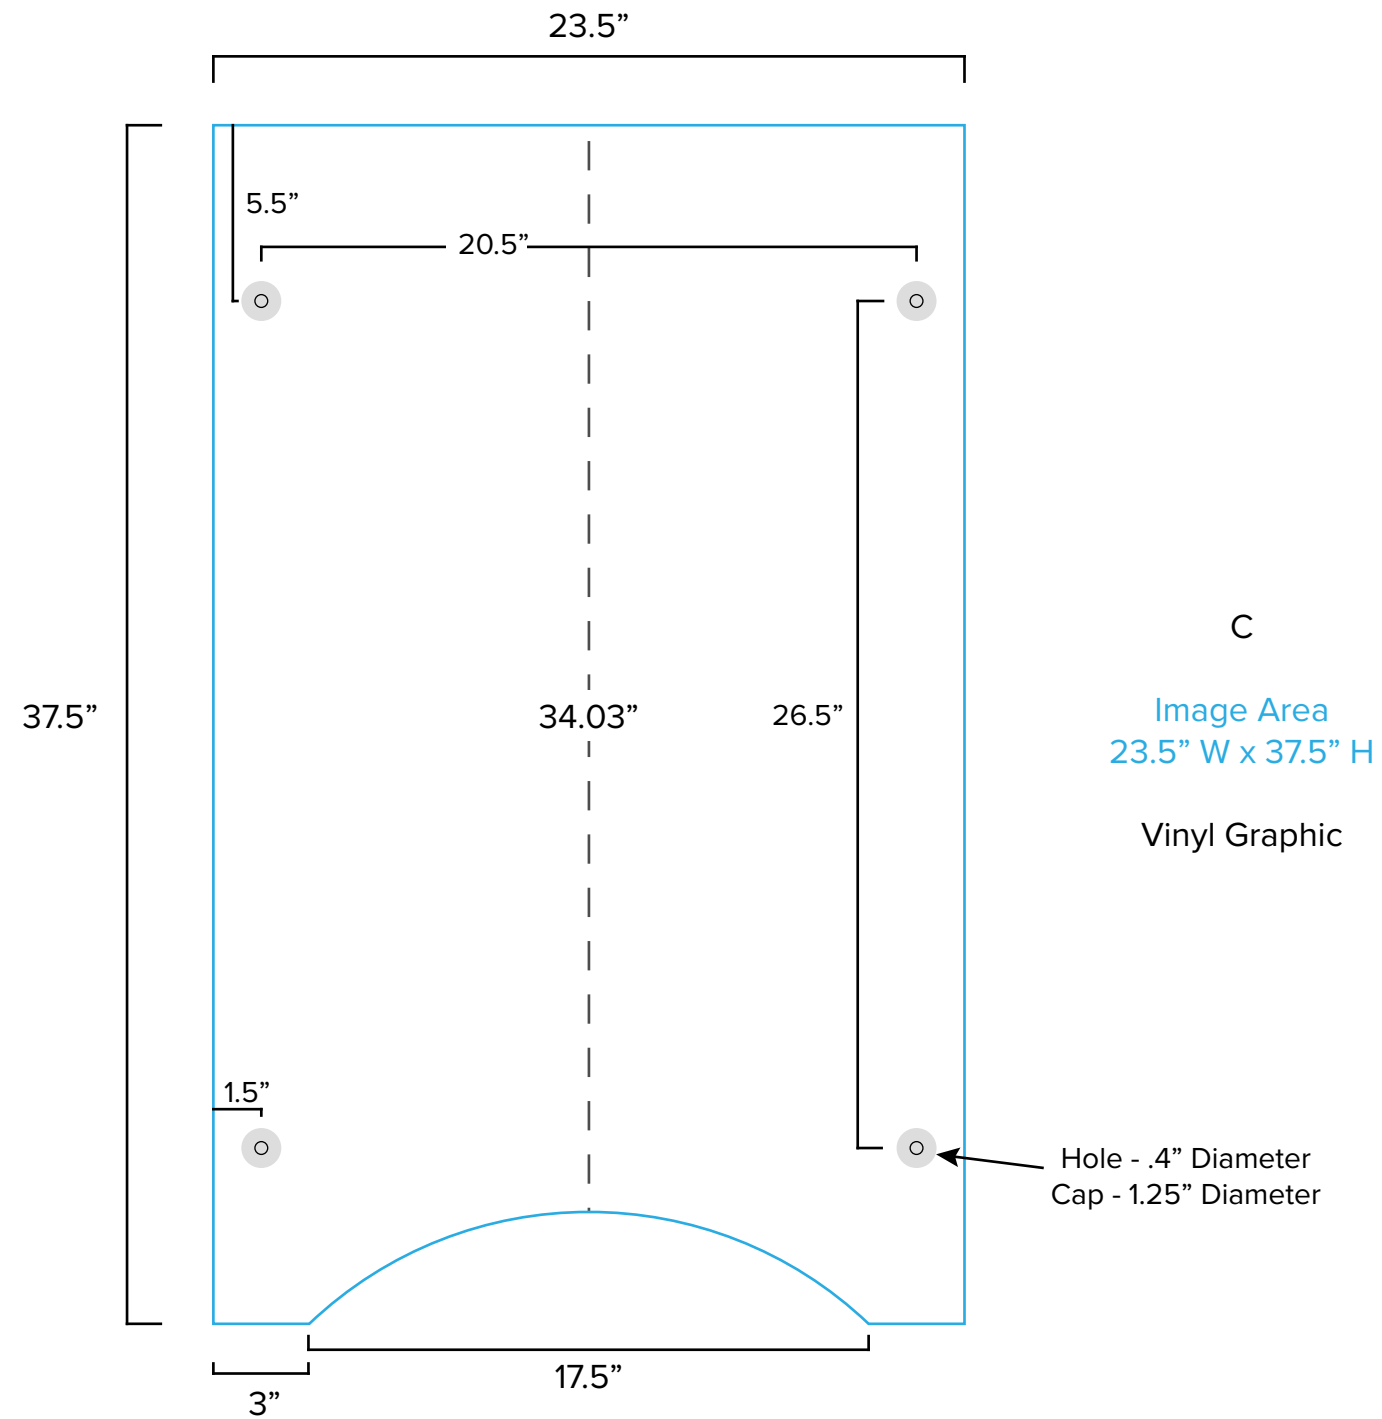

Graphic Template  
10 x 20 Inline Exhibit  
Backwall with Flat, Rectangular Panels – SEG Fabric Graphic

NOTE: All Raster Art (jpg, tiff,psd, png, etc.) must be at least 100 dpi at print size.  
Standard kits are often customized. Please check with Customer Service to ensure that this template matches your specific job.

## Graphic Template

Graphic Template  
Portable Counter – Vinyl Graphic

NOTE: All Raster Art (jpg, tiff,psd, png, etc.) must be at least 100 dpi at print size.  
Standard kits are often customized. Please check with Customer Service to ensure that this template matches your specific job.

# Graphic Template Portable Counter – Direct Print Graphic

D

Image Area  
43" W x 16" H

Direct Print Graphic

NOTE: All Raster Art (jpg, tiff,psd, png, etc.) must be at least 100 dpi at print size.  
Standard kits are often customized. Please check with Customer Service to ensure that this template matches your specific job.