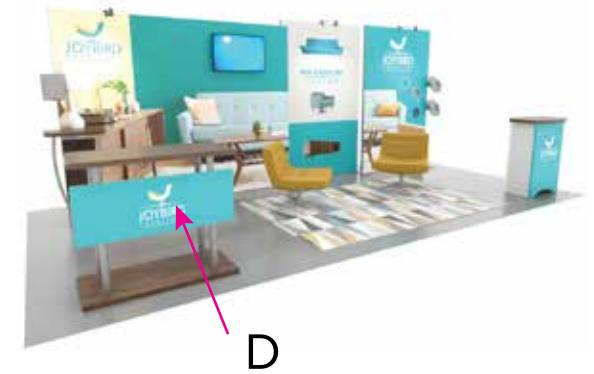

Graphic Template Portable Counter – Direct Print Graphic

D

Image Area
43" W x 16" H

Direct Print Graphic

NOTE: All Raster Art (jpg, tiff,psd, png, etc.) must be at least 100 dpi at print size.
Standard kits are often customized. Please check with Customer Service to ensure that this template matches your specific job.