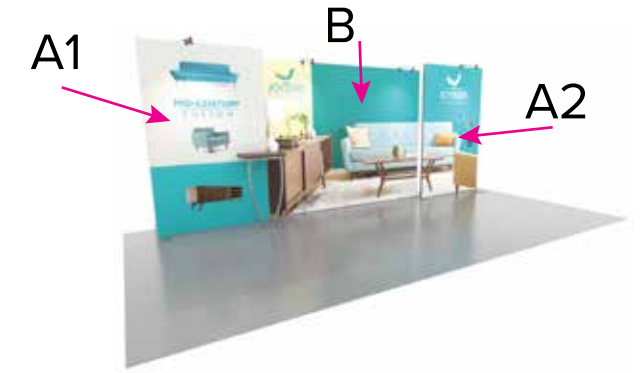

Graphic Template
10 x 20 Inline Exhibit
Backwall with Flat, Rectangular Panels – SEG Fabric Graphic

NOTE: All Raster Art (jpg, tiff, psd, png, etc.) must be at least 100 dpi at print size.
Standard kits are often customized. Please check with Customer Service to ensure that this template matches your specific job.

Graphic Template
Backwall Workstation Countertop – Vinyl Graphics
Graphics **NOT** included in base price. Please request pricing.

NOTE: All Raster Art (jpg, tiff,psd, png, etc.) must be at least 100 dpi at print size.
Standard kits are often customized. Please check with Customer Service to ensure that this template matches your specific job.