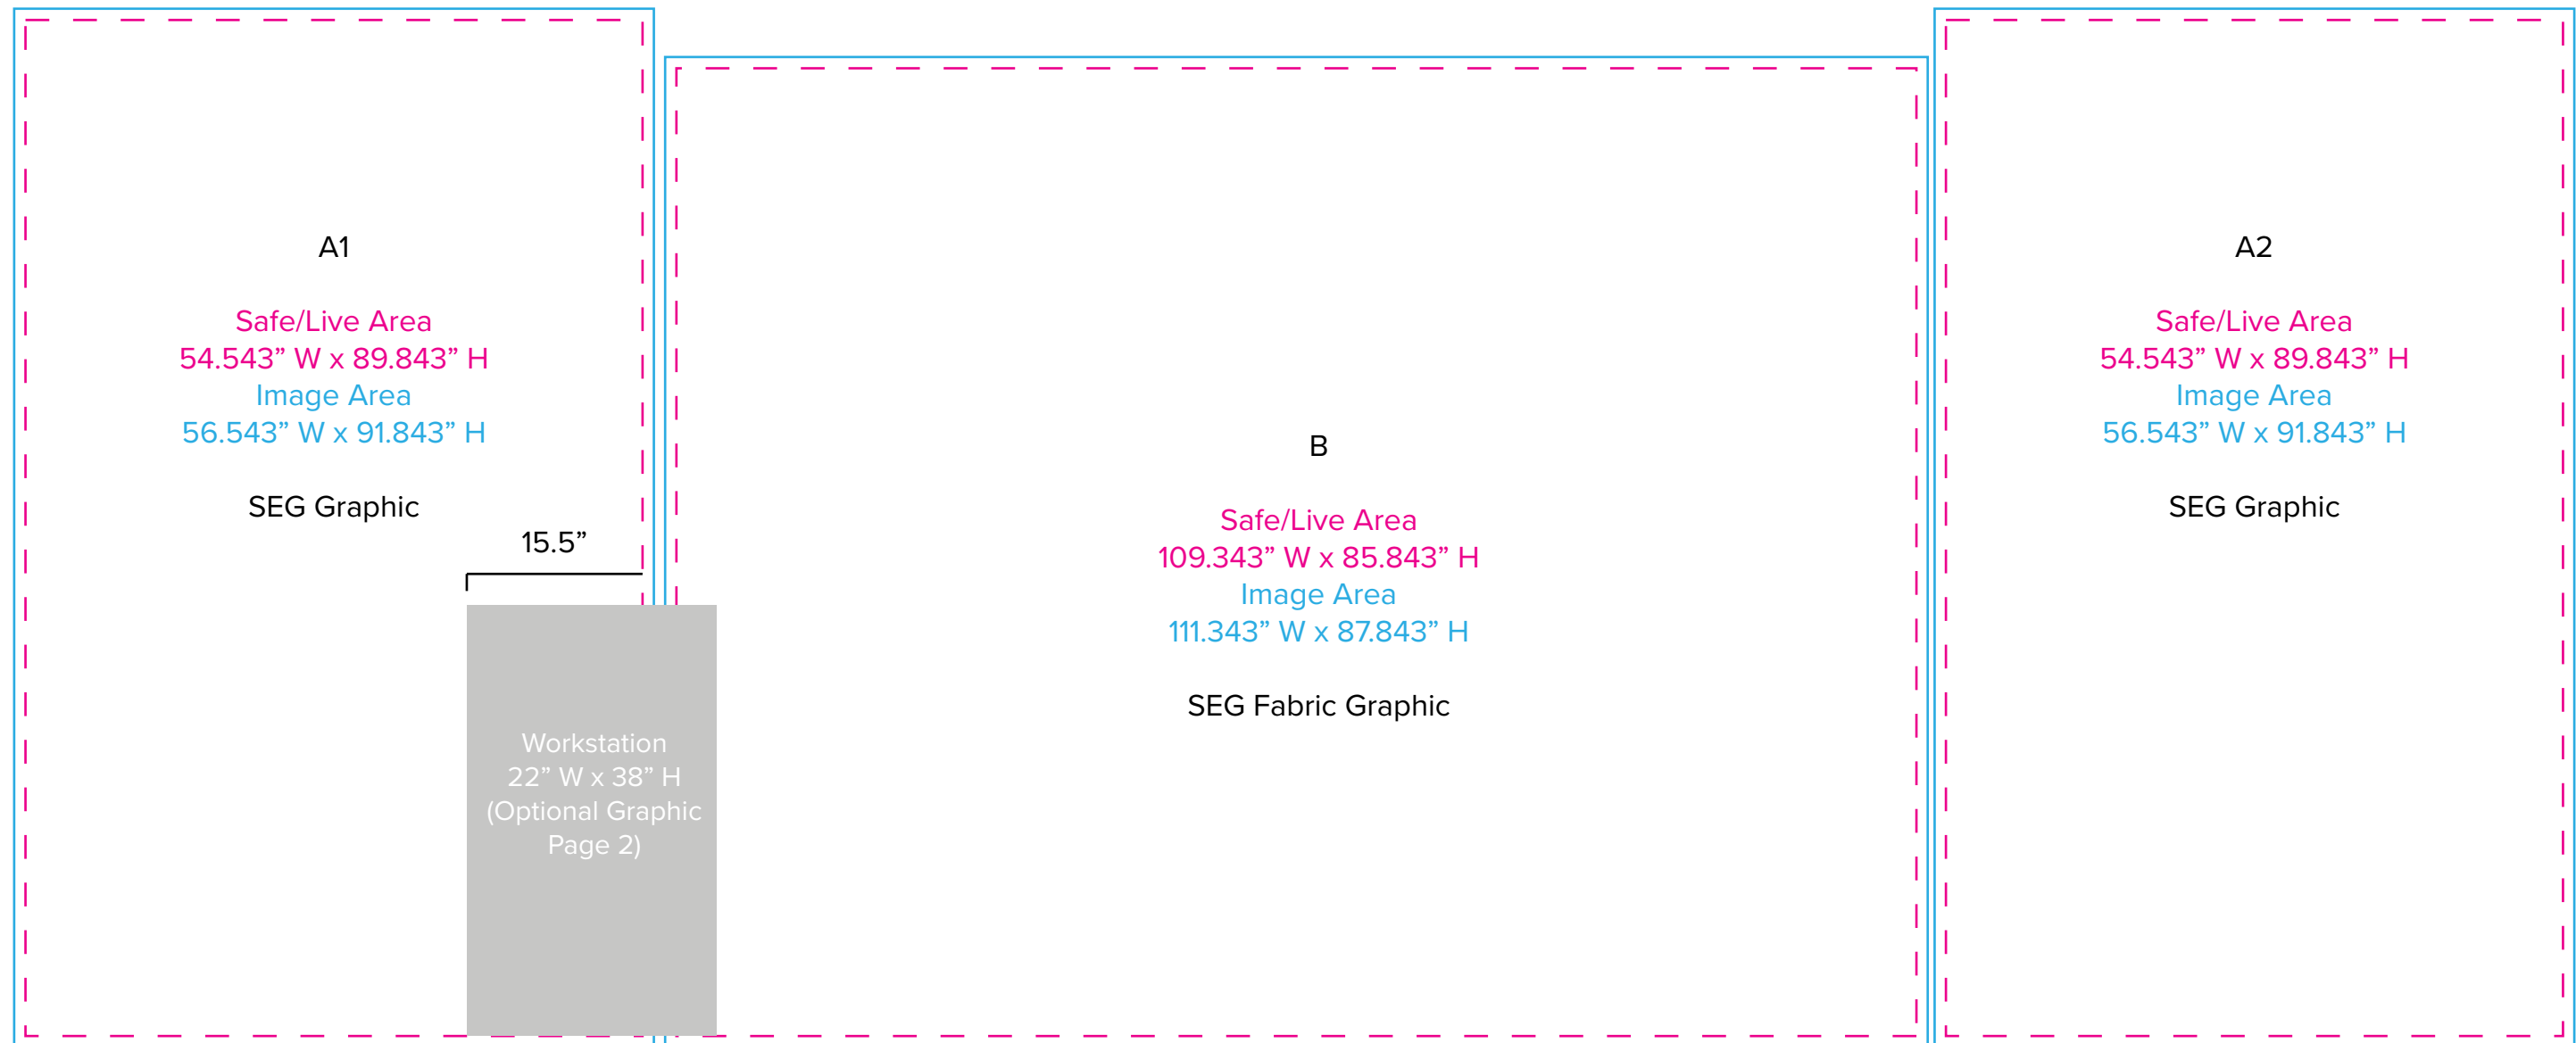

Graphic Template
10 x 20 Inline Exhibit
Backwall with Flat, Rectangular Panels – SEG Fabric Graphic

NOTE: All Raster Art (jpg, tiff, psd, png, etc.) must be at least 100 dpi at print size.
Standard kits are often customized. Please check with Customer Service to ensure that this template matches your specific job.

Graphic Template
Backwall Workstation Countertop – Vinyl Graphics
Graphics **NOT** included in base price. Please request pricing.

NOTE: All Raster Art (jpg, tiff,psd, png, etc.) must be at least 100 dpi at print size.
Standard kits are often customized. Please check with Customer Service to ensure that this template matches your specific job.