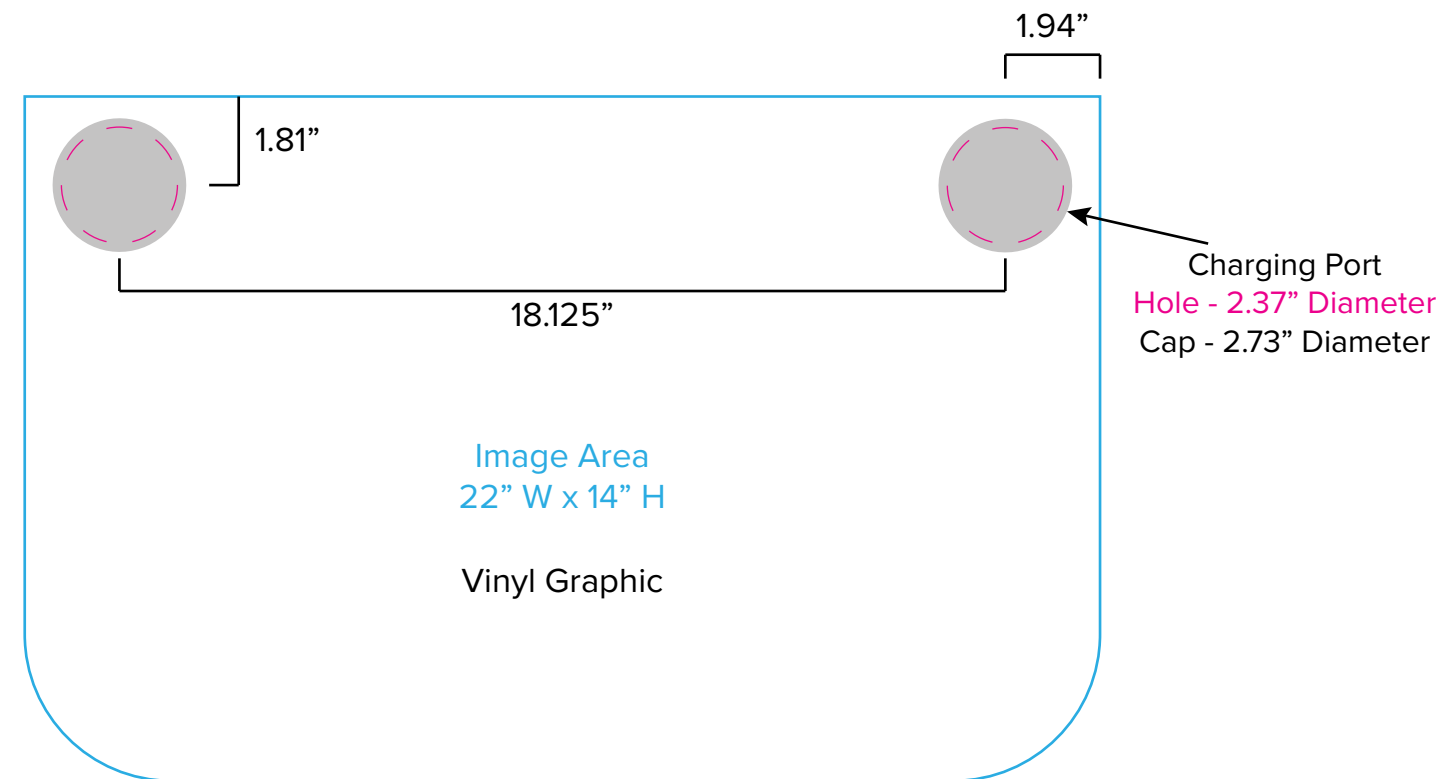

Graphic Template
10 x 20 Inline Exhibit
Backwall with Flat, Rectangular Panels – SEG Fabric Graphic

NOTE: All Raster Art (jpg, tiff, psd, png, etc.) must be at least 100 dpi at print size.
Standard kits are often customized. Please check with Customer Service to ensure that this template matches your specific job.

Graphic Template
Backwall Workstation Countertop – Vinyl Graphics
Graphics **NOT** included in base price. Please request pricing.

NOTE: All Raster Art (jpg, tiff,psd, png, etc.) must be at least 100 dpi at print size.
Standard kits are often customized. Please check with Customer Service to ensure that this template matches your specific job.