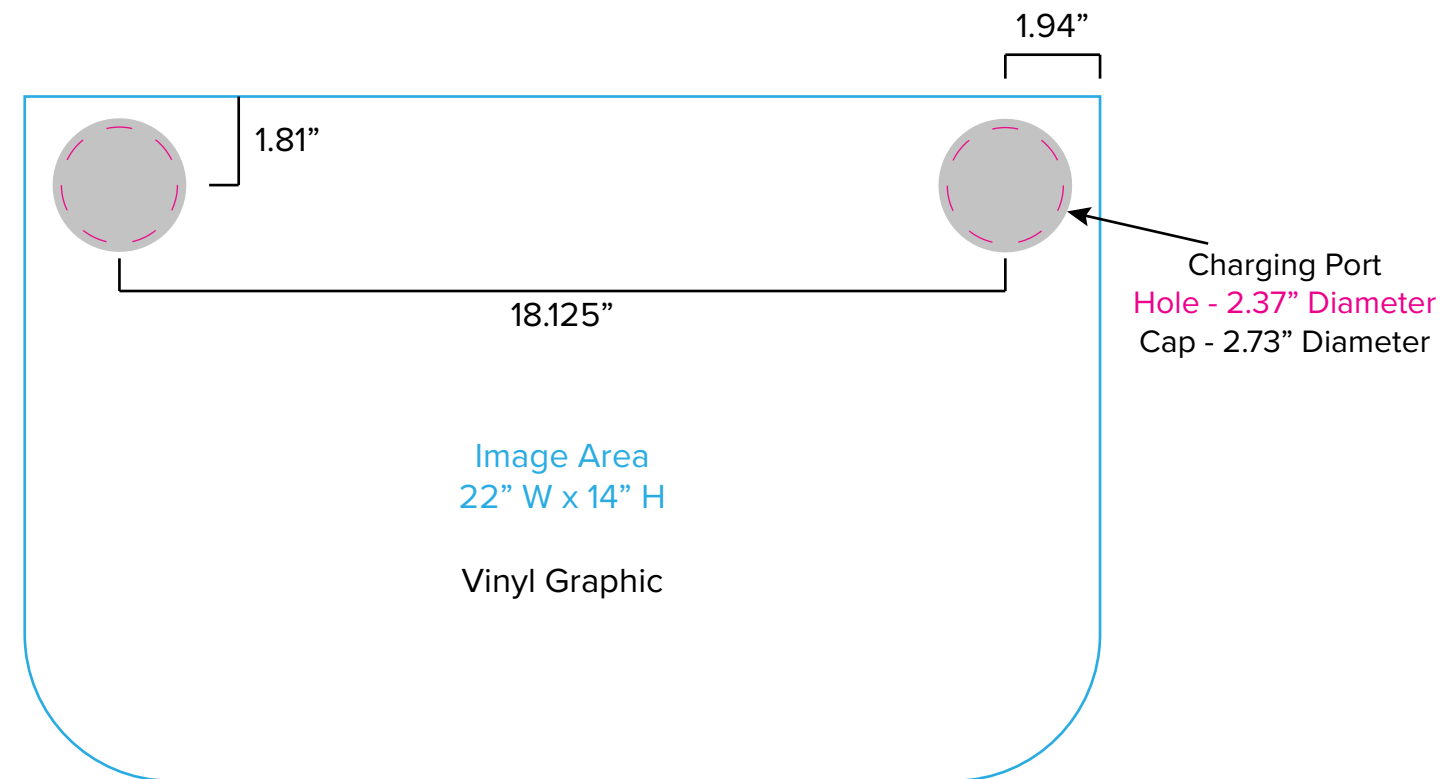

Graphic Template  
10 x 10 Inline Exhibit  
Backwall with Flat Arched Panel, Rectangular Panel - SEG Graphics

NOTE: All Raster Art (jpg, tiff,psd, png, etc.) must be at least 100 dpi at print size.  
Standard kits are often customized. Please check with Customer Service to ensure that this template matches your specific job.

# Graphic Template Backwall Workstation – Direct Print Graphic

NOTE: All Raster Art (jpg, tiff,psd, png, etc.) must be at least 100 dpi at print size.  
Standard kits are often customized. Please check with Customer Service to ensure that this template matches your specific job.

Graphic Template  
Backwall Workstation Countertop – Vinyl Graphics  
Graphics **NOT** included in base price. Please request pricing.

NOTE: All Raster Art (jpg, tiff,psd, png, etc.) must be at least 100 dpi at print size.  
Standard kits are often customized. Please check with Customer Service to ensure that this template matches your specific job.

Graphic Template  
Portable Counter – Vinyl Graphic

NOTE: All Raster Art (jpg, tiff,psd, png, etc.) must be at least 100 dpi at print size.  
Standard kits are often customized. Please check with Customer Service to ensure that this template matches your specific job.