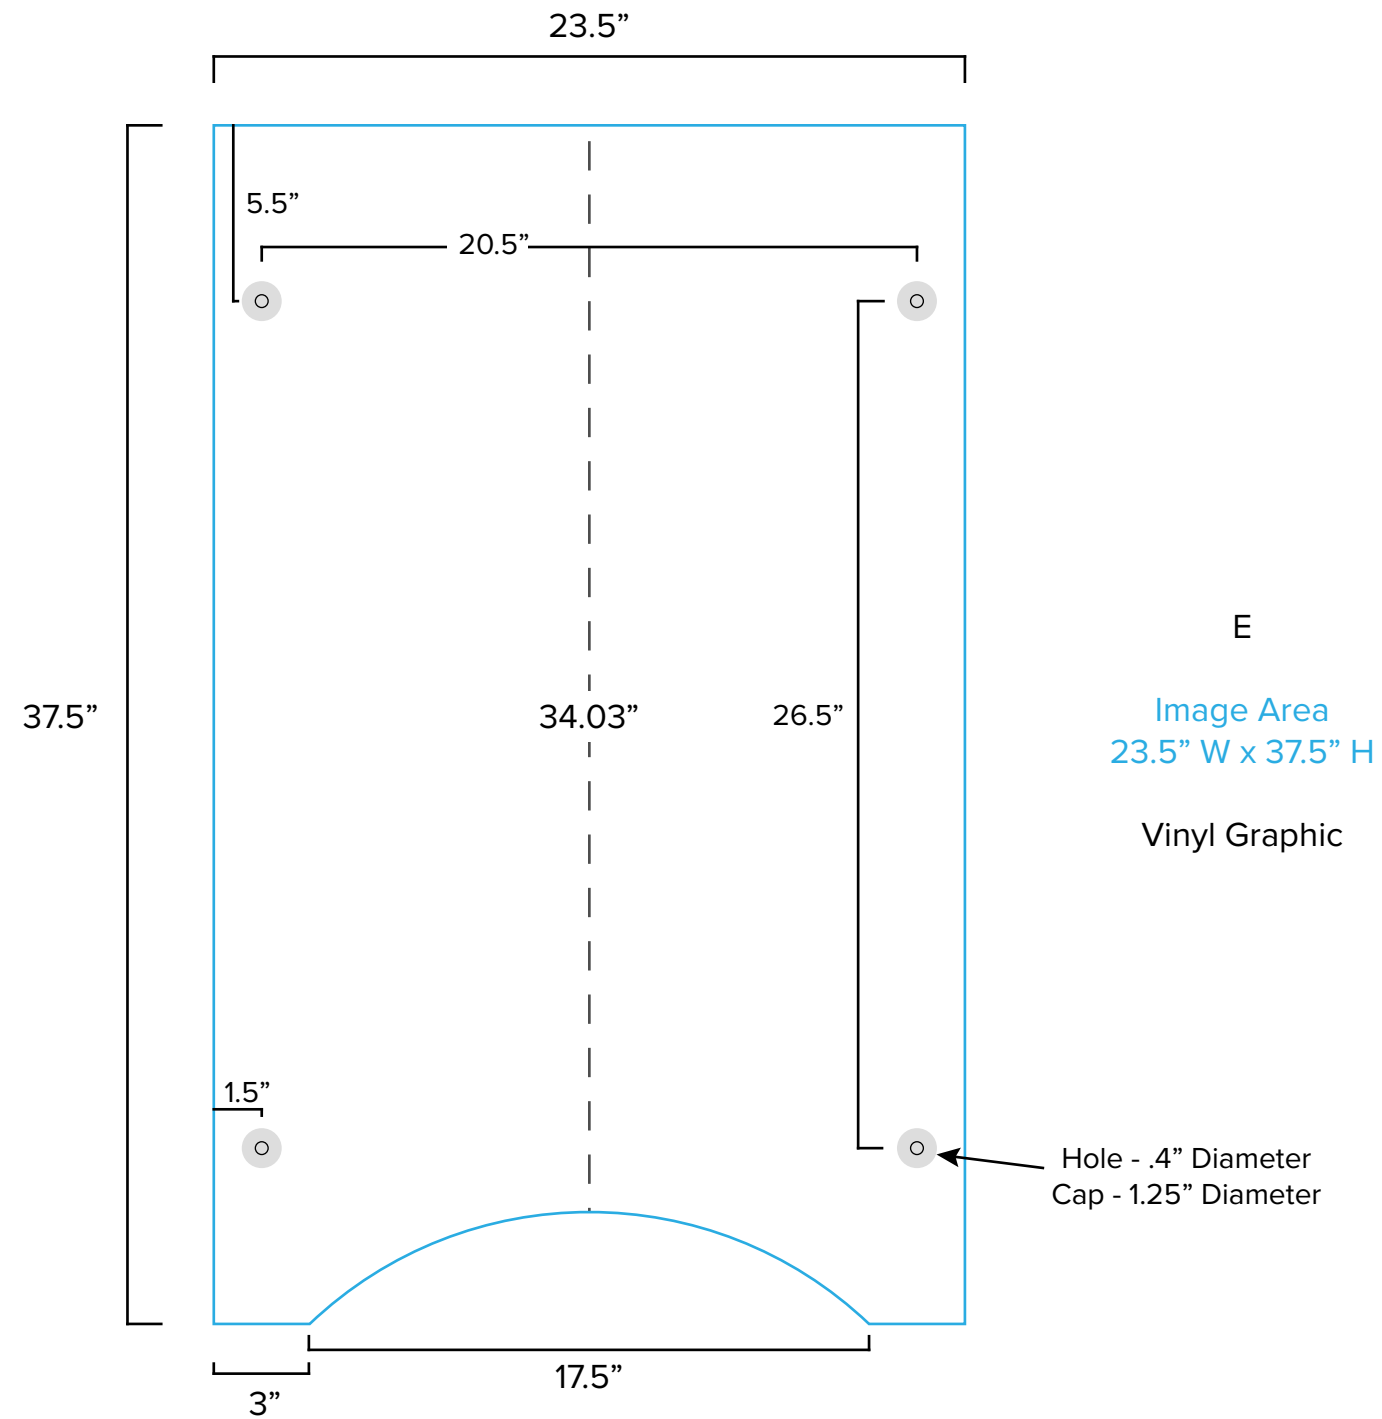

Graphic Template  
10 x 10 Inline Exhibit  
Backwall with Flat Arched Panel, Rectangular Panel - SEG Graphics

NOTE: All Raster Art (jpg, tiff,psd, png, etc.) must be at least 100 dpi at print size.  
Standard kits are often customized. Please check with Customer Service to ensure that this template matches your specific job.

# Graphic Template Backwall Workstation – Direct Print Graphic

NOTE: All Raster Art (jpg, tiff,psd, png, etc.) must be at least 100 dpi at print size.  
Standard kits are often customized. Please check with Customer Service to ensure that this template matches your specific job.

Graphic Template  
Backwall Workstation Countertop – Vinyl Graphics  
Graphics **NOT** included in base price. Please request pricing.

NOTE: All Raster Art (jpg, tiff,psd, png, etc.) must be at least 100 dpi at print size.  
Standard kits are often customized. Please check with Customer Service to ensure that this template matches your specific job.

Graphic Template  
Portable Counter – Vinyl Graphic

NOTE: All Raster Art (jpg, tiff,psd, png, etc.) must be at least 100 dpi at print size.  
Standard kits are often customized. Please check with Customer Service to ensure that this template matches your specific job.