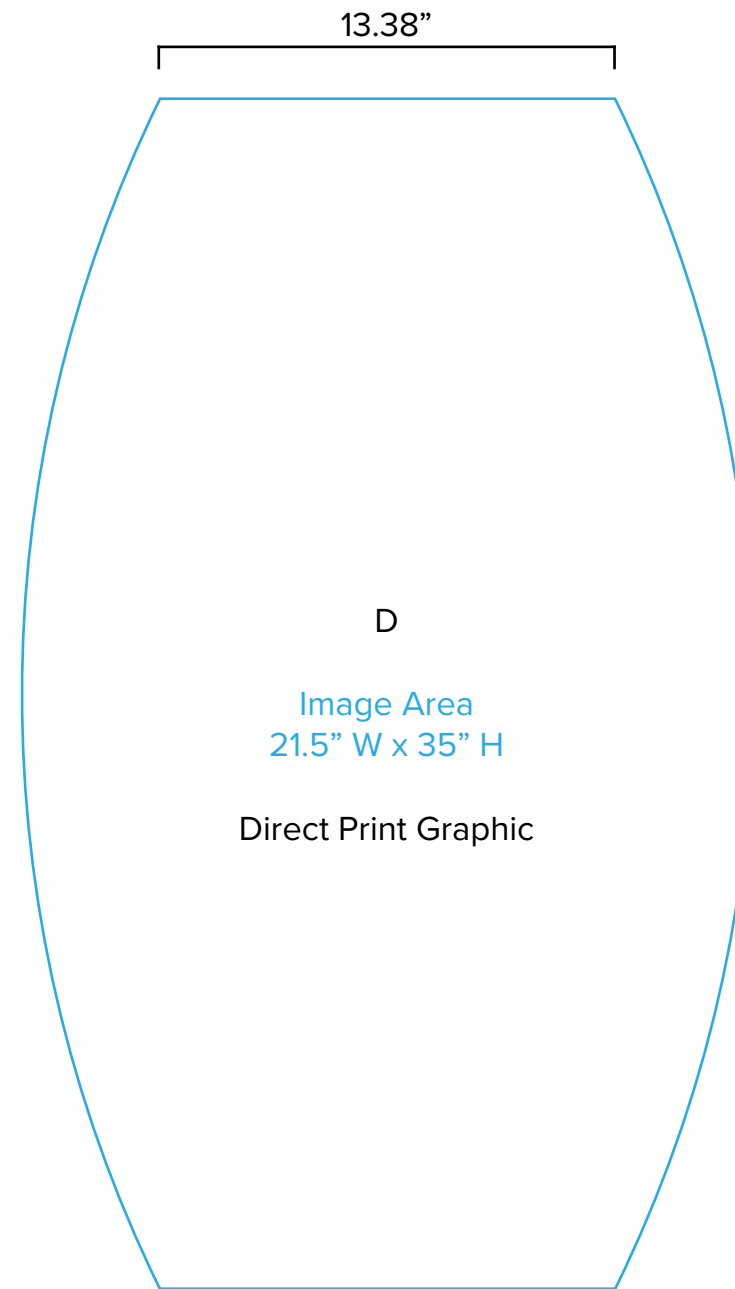

Graphic Template  
10 x 10 Inline Exhibit  
Backwall with Flat Arched Panel, Rectangular Panel - SEG Graphics

NOTE: All Raster Art (jpg, tiff,psd, png, etc.) must be at least 100 dpi at print size.  
Standard kits are often customized. Please check with Customer Service to ensure that this template matches your specific job.

# Graphic Template Backwall Workstation – Direct Print Graphic

NOTE: All Raster Art (jpg, tiff,psd, png, etc.) must be at least 100 dpi at print size.  
Standard kits are often customized. Please check with Customer Service to ensure that this template matches your specific job.

Graphic Template  
Backwall Workstation Countertop – Vinyl Graphics  
Graphics **NOT** included in base price. Please request pricing.

NOTE: All Raster Art (jpg, tiff,psd, png, etc.) must be at least 100 dpi at print size.  
Standard kits are often customized. Please check with Customer Service to ensure that this template matches your specific job.

Graphic Template  
Portable Counter – Vinyl Graphic

NOTE: All Raster Art (jpg, tiff,psd, png, etc.) must be at least 100 dpi at print size.  
Standard kits are often customized. Please check with Customer Service to ensure that this template matches your specific job.