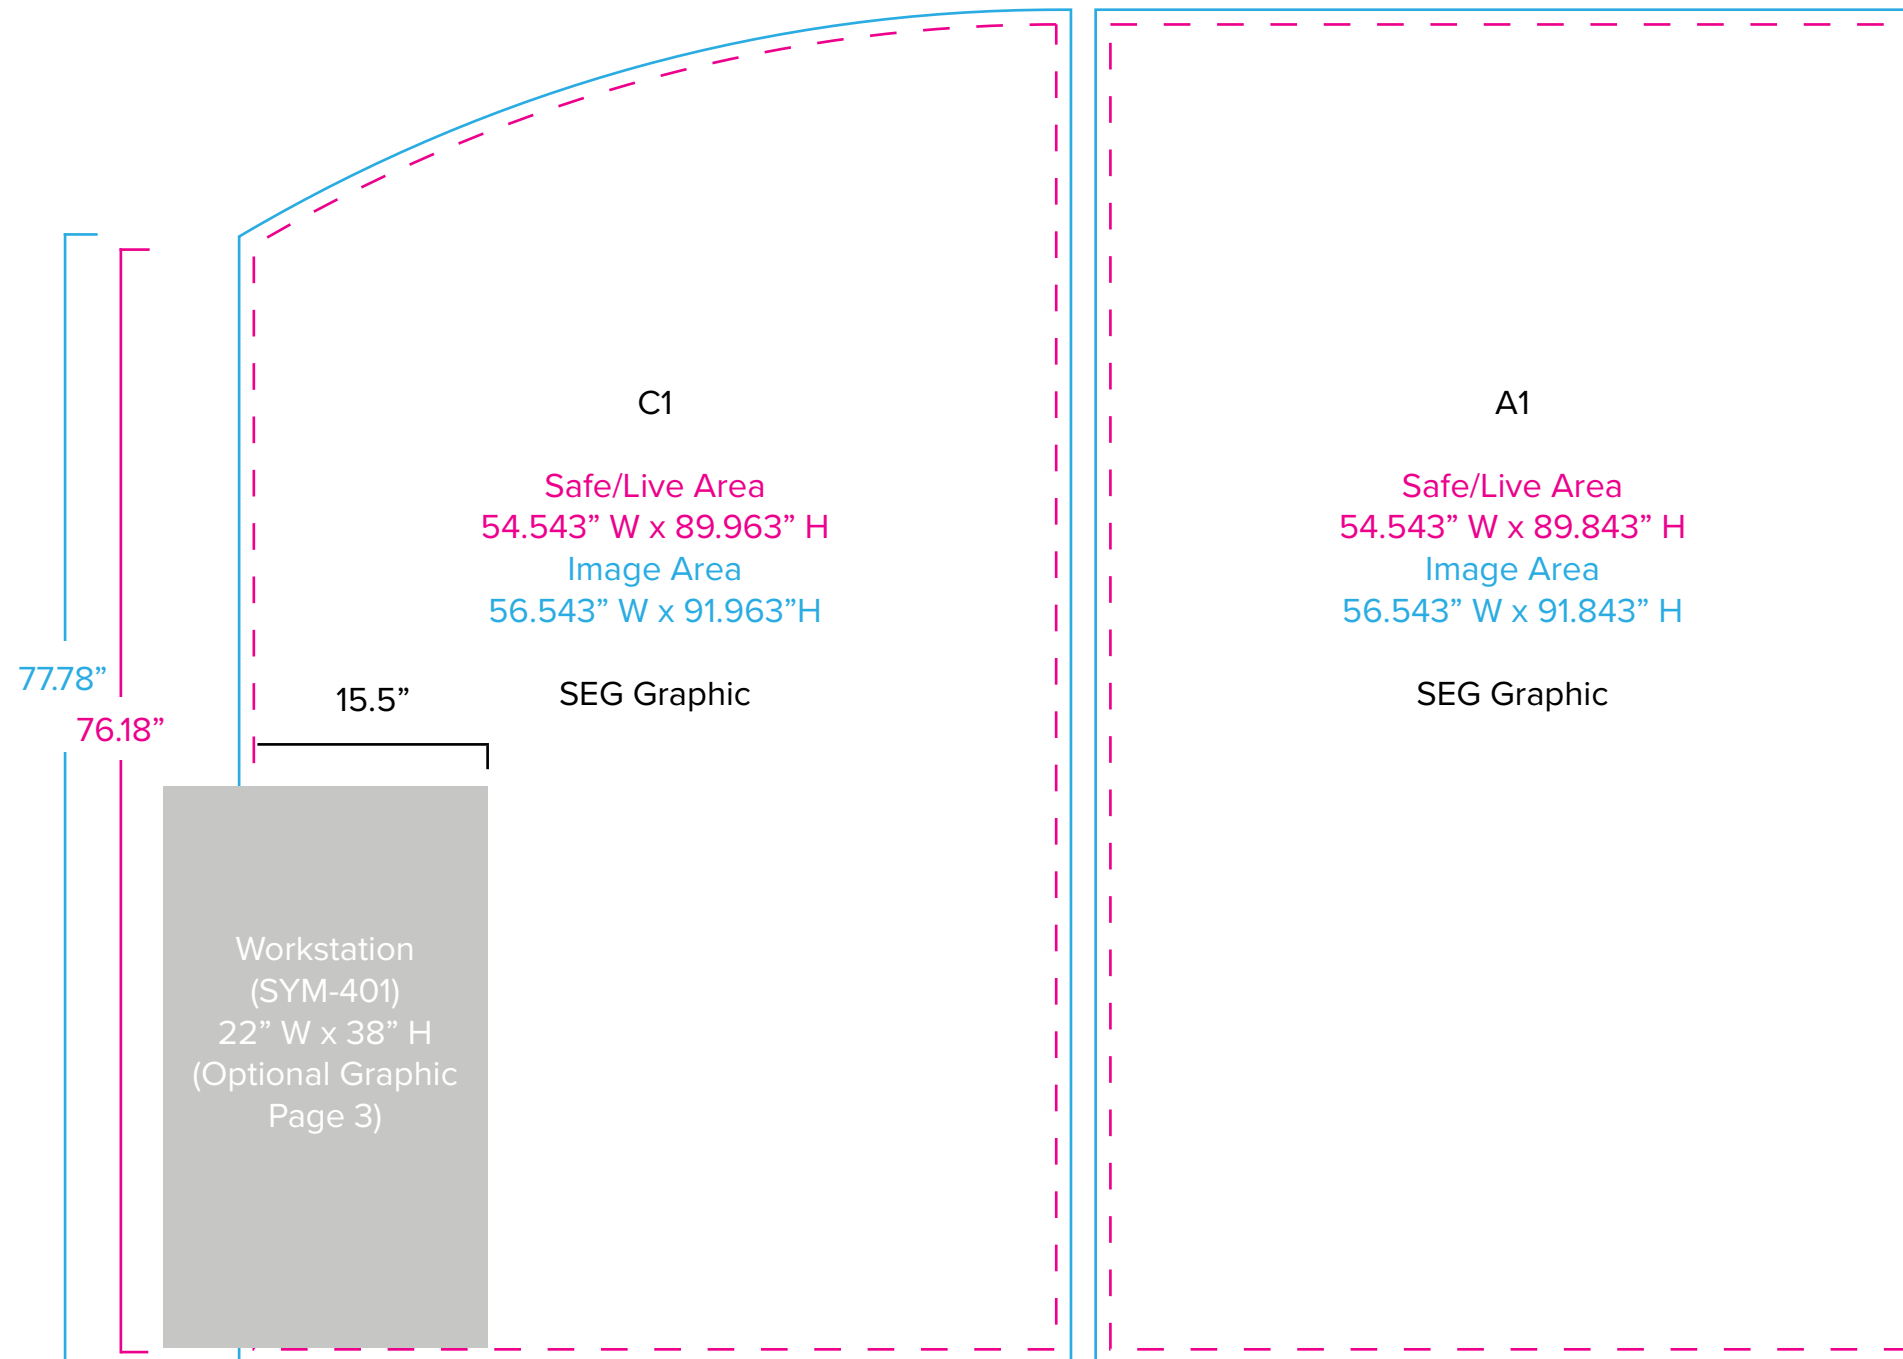

Graphic Template  
10 x 10 Inline Exhibit  
Backwall with Flat Arched Panel, Rectangular Panel - SEG Graphics

NOTE: All Raster Art (jpg, tiff,psd, png, etc.) must be at least 100 dpi at print size.  
Standard kits are often customized. Please check with Customer Service to ensure that this template matches your specific job.

# Graphic Template Backwall Workstation – Direct Print Graphic

NOTE: All Raster Art (jpg, tiff,psd, png, etc.) must be at least 100 dpi at print size.  
Standard kits are often customized. Please check with Customer Service to ensure that this template matches your specific job.

Graphic Template  
Backwall Workstation Countertop – Vinyl Graphics  
Graphics **NOT** included in base price. Please request pricing.

NOTE: All Raster Art (jpg, tiff,psd, png, etc.) must be at least 100 dpi at print size.  
Standard kits are often customized. Please check with Customer Service to ensure that this template matches your specific job.

Graphic Template  
Portable Counter – Vinyl Graphic

NOTE: All Raster Art (jpg, tiff,psd, png, etc.) must be at least 100 dpi at print size.  
Standard kits are often customized. Please check with Customer Service to ensure that this template matches your specific job.