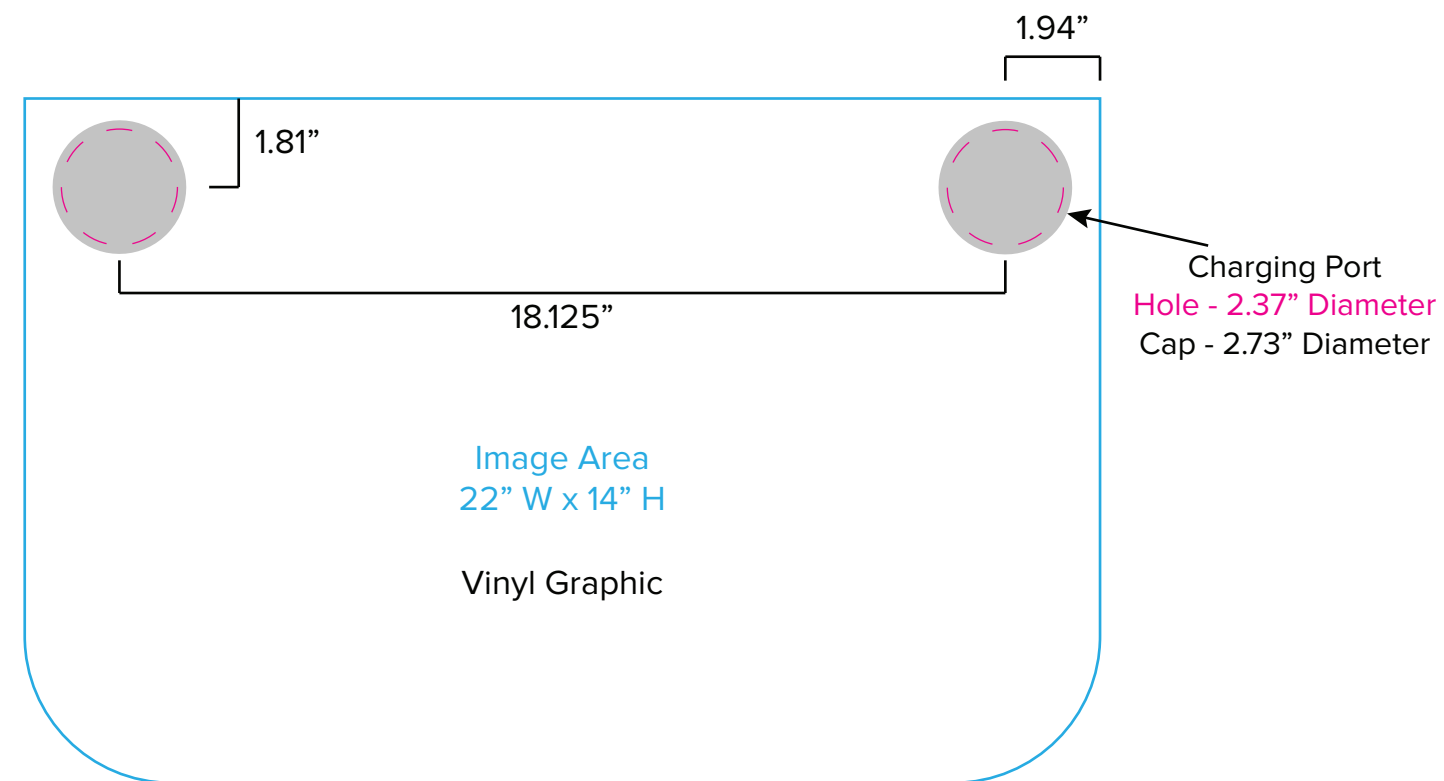

Graphic Template
10 x 10 Inline Exhibit
Backwall with Convex Panel - SEG Graphics

NOTE: All Raster Art (jpg, tiff,psd, png, etc.) must be at least 100 dpi at print size.
Standard kits are often customized. Please check with Customer Service to ensure that this template matches your specific job.

Graphic Template
Backwall Workstation Countertop – Vinyl Graphics
Graphics **NOT** included in base price. Please request pricing.

NOTE: All Raster Art (jpg, tiff,psd, png, etc.) must be at least 100 dpi at print size.
Standard kits are often customized. Please check with Customer Service to ensure that this template matches your specific job.