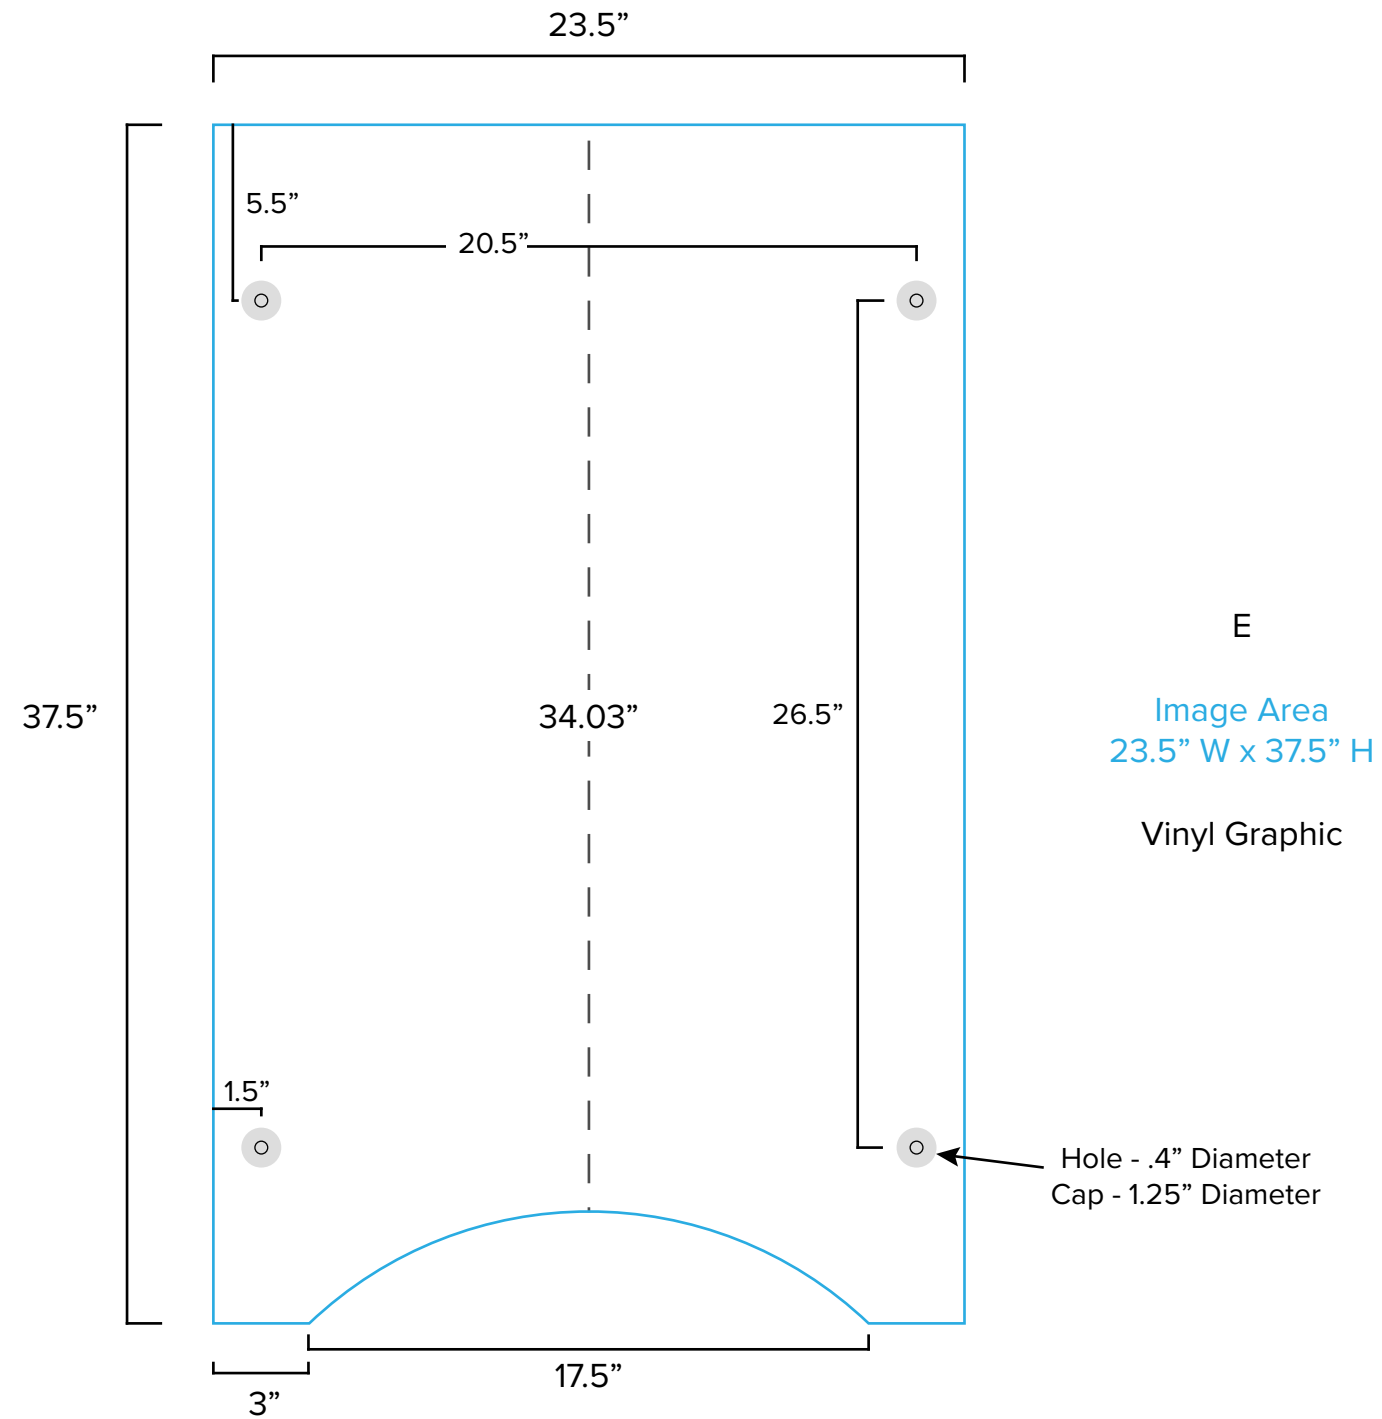

Graphic Template
10 x 10 Inline Exhibit
Backwall with Flat Arched Panels - SEG Graphics

NOTE: All Raster Art (jpg, tiff, psd, png, etc.) must be at least 100 dpi at print size.
Standard kits are often customized. Please check with Customer Service to ensure that this template matches your specific job.

Graphic Template
Backwall Workstation Countertop – Vinyl Graphics
Graphics **NOT** included in base price. Please request pricing.

NOTE: All Raster Art (jpg, tiff,psd, png, etc.) must be at least 100 dpi at print size.
Standard kits are often customized. Please check with Customer Service to ensure that this template matches your specific job.

Graphic Template Portable Counter – Vinyl Graphic

NOTE: All Raster Art (jpg, tiff,psd, png, etc.) must be at least 100 dpi at print size.
Standard kits are often customized. Please check with Customer Service to ensure that this template matches your specific job.