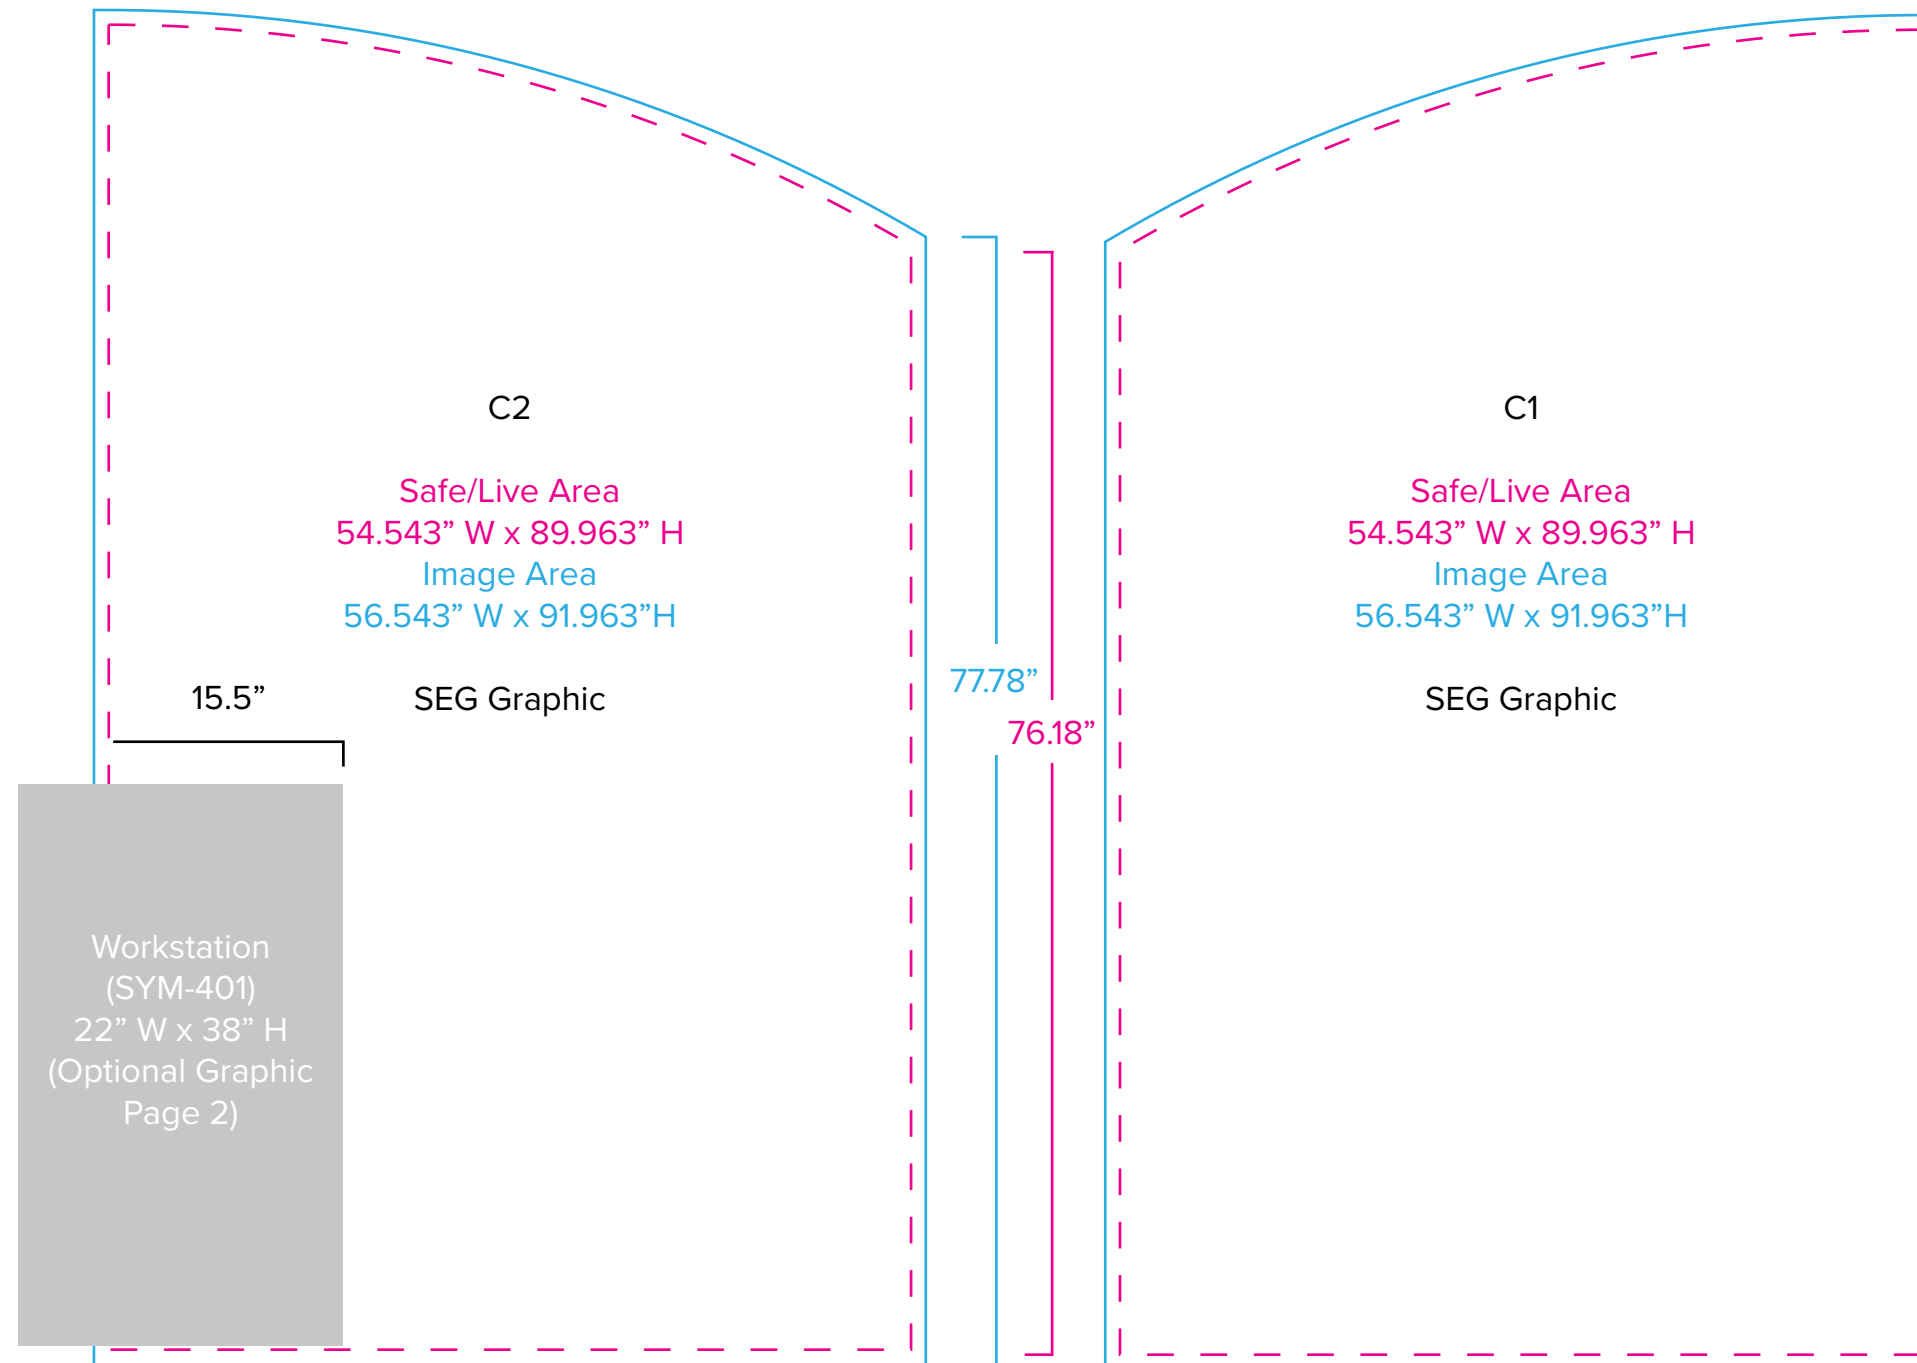

Graphic Template
10 x 10 Inline Exhibit
Backwall with Flat Arched Panels - SEG Graphics

NOTE: All Raster Art (jpg, tiff, psd, png, etc.) must be at least 100 dpi at print size.
Standard kits are often customized. Please check with Customer Service to ensure that this template matches your specific job.

Graphic Template
Backwall Workstation Countertop – Vinyl Graphics
Graphics **NOT** included in base price. Please request pricing.

NOTE: All Raster Art (jpg, tiff,psd, png, etc.) must be at least 100 dpi at print size.
Standard kits are often customized. Please check with Customer Service to ensure that this template matches your specific job.

Graphic Template Portable Counter – Vinyl Graphic

NOTE: All Raster Art (jpg, tiff,psd, png, etc.) must be at least 100 dpi at print size.
Standard kits are often customized. Please check with Customer Service to ensure that this template matches your specific job.