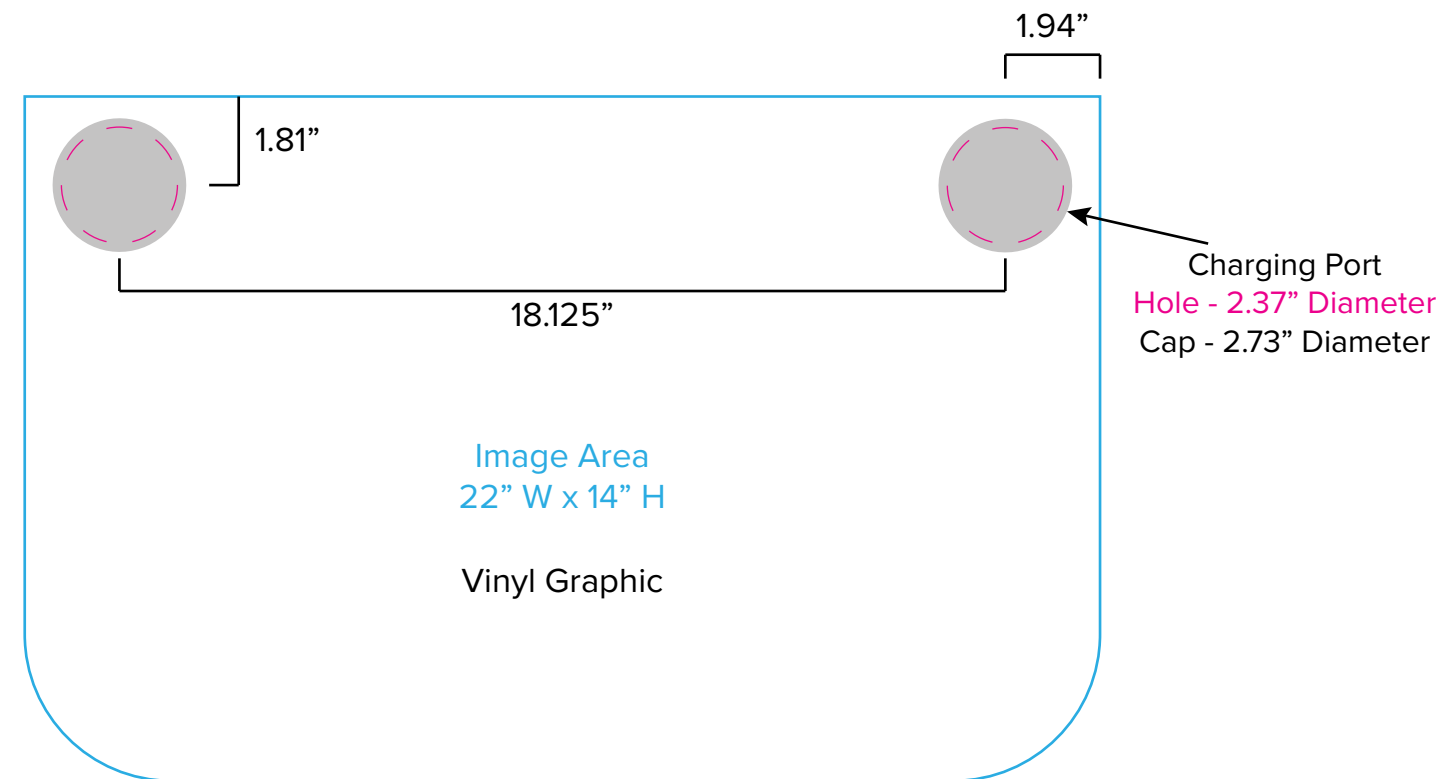

Graphic Template
10 x 10 Inline Exhibit
Backwall with Flat Arched Panels - SEG Graphics

NOTE: All Raster Art (jpg, tiff, psd, png, etc.) must be at least 100 dpi at print size.
Standard kits are often customized. Please check with Customer Service to ensure that this template matches your specific job.

Graphic Template
Backwall Workstation Countertop – Vinyl Graphics
Graphics **NOT** included in base price. Please request pricing.

NOTE: All Raster Art (jpg, tiff,psd, png, etc.) must be at least 100 dpi at print size.
Standard kits are often customized. Please check with Customer Service to ensure that this template matches your specific job.

Graphic Template Portable Counter – Vinyl Graphic

NOTE: All Raster Art (jpg, tiff,psd, png, etc.) must be at least 100 dpi at print size.
Standard kits are often customized. Please check with Customer Service to ensure that this template matches your specific job.