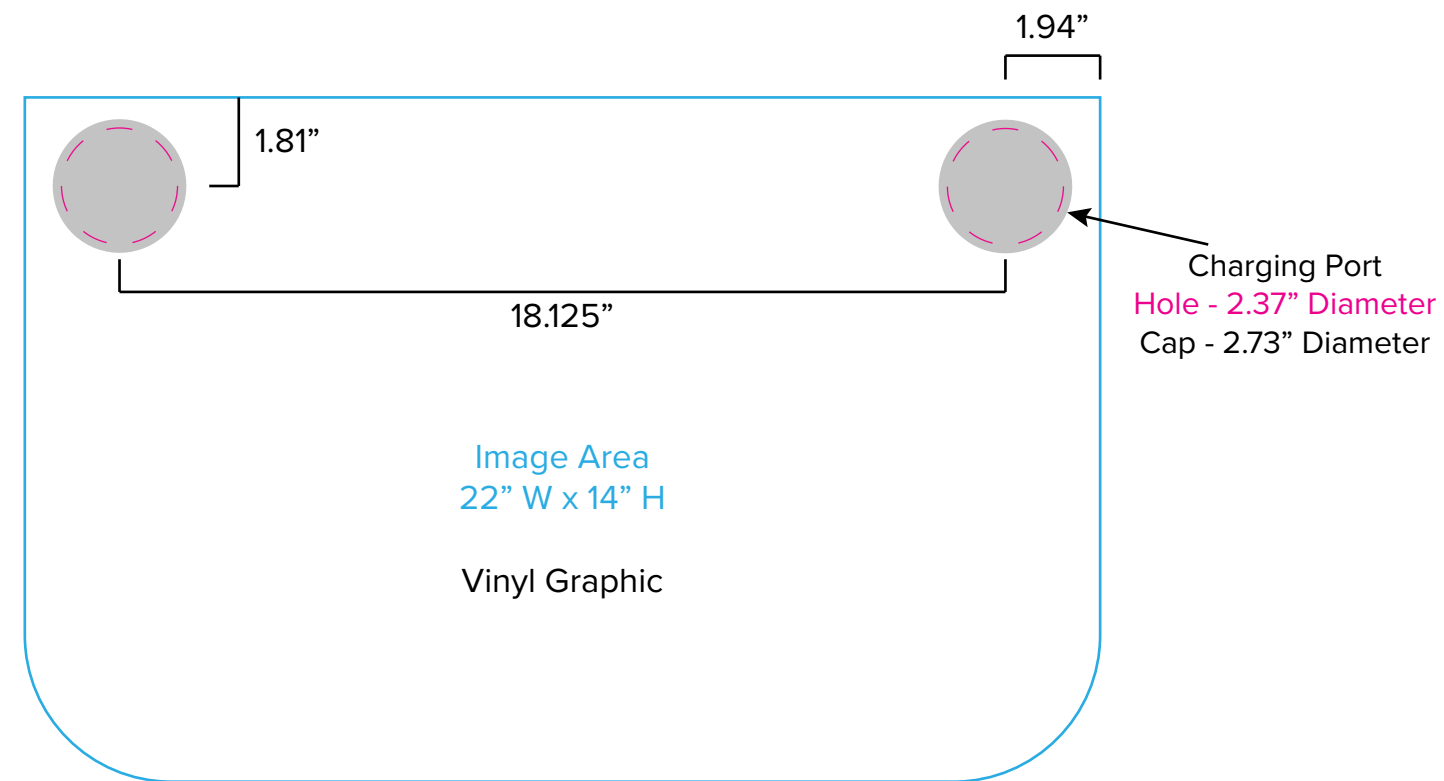

Graphic Template
10 x 10 Inline Exhibit
Backwall with Flat, Rectangular Panel – SEG Fabric Graphic

NOTE: All Raster Art (jpg, tiff,psd, png, etc.) must be at least 100 dpi at print size.
Standard kits are often customized. Please check with Customer Service to ensure that this template matches your specific job.

Graphic Template

Backwall Workstation Countertop – Vinyl Graphics

Graphics **NOT** included in base price. Please request pricing.

NOTE: All Raster Art (jpg, tiff,psd, png, etc.) must be at least 100 dpi at print size.
Standard kits are often customized. Please check with Customer Service to ensure that this template matches your specific job.