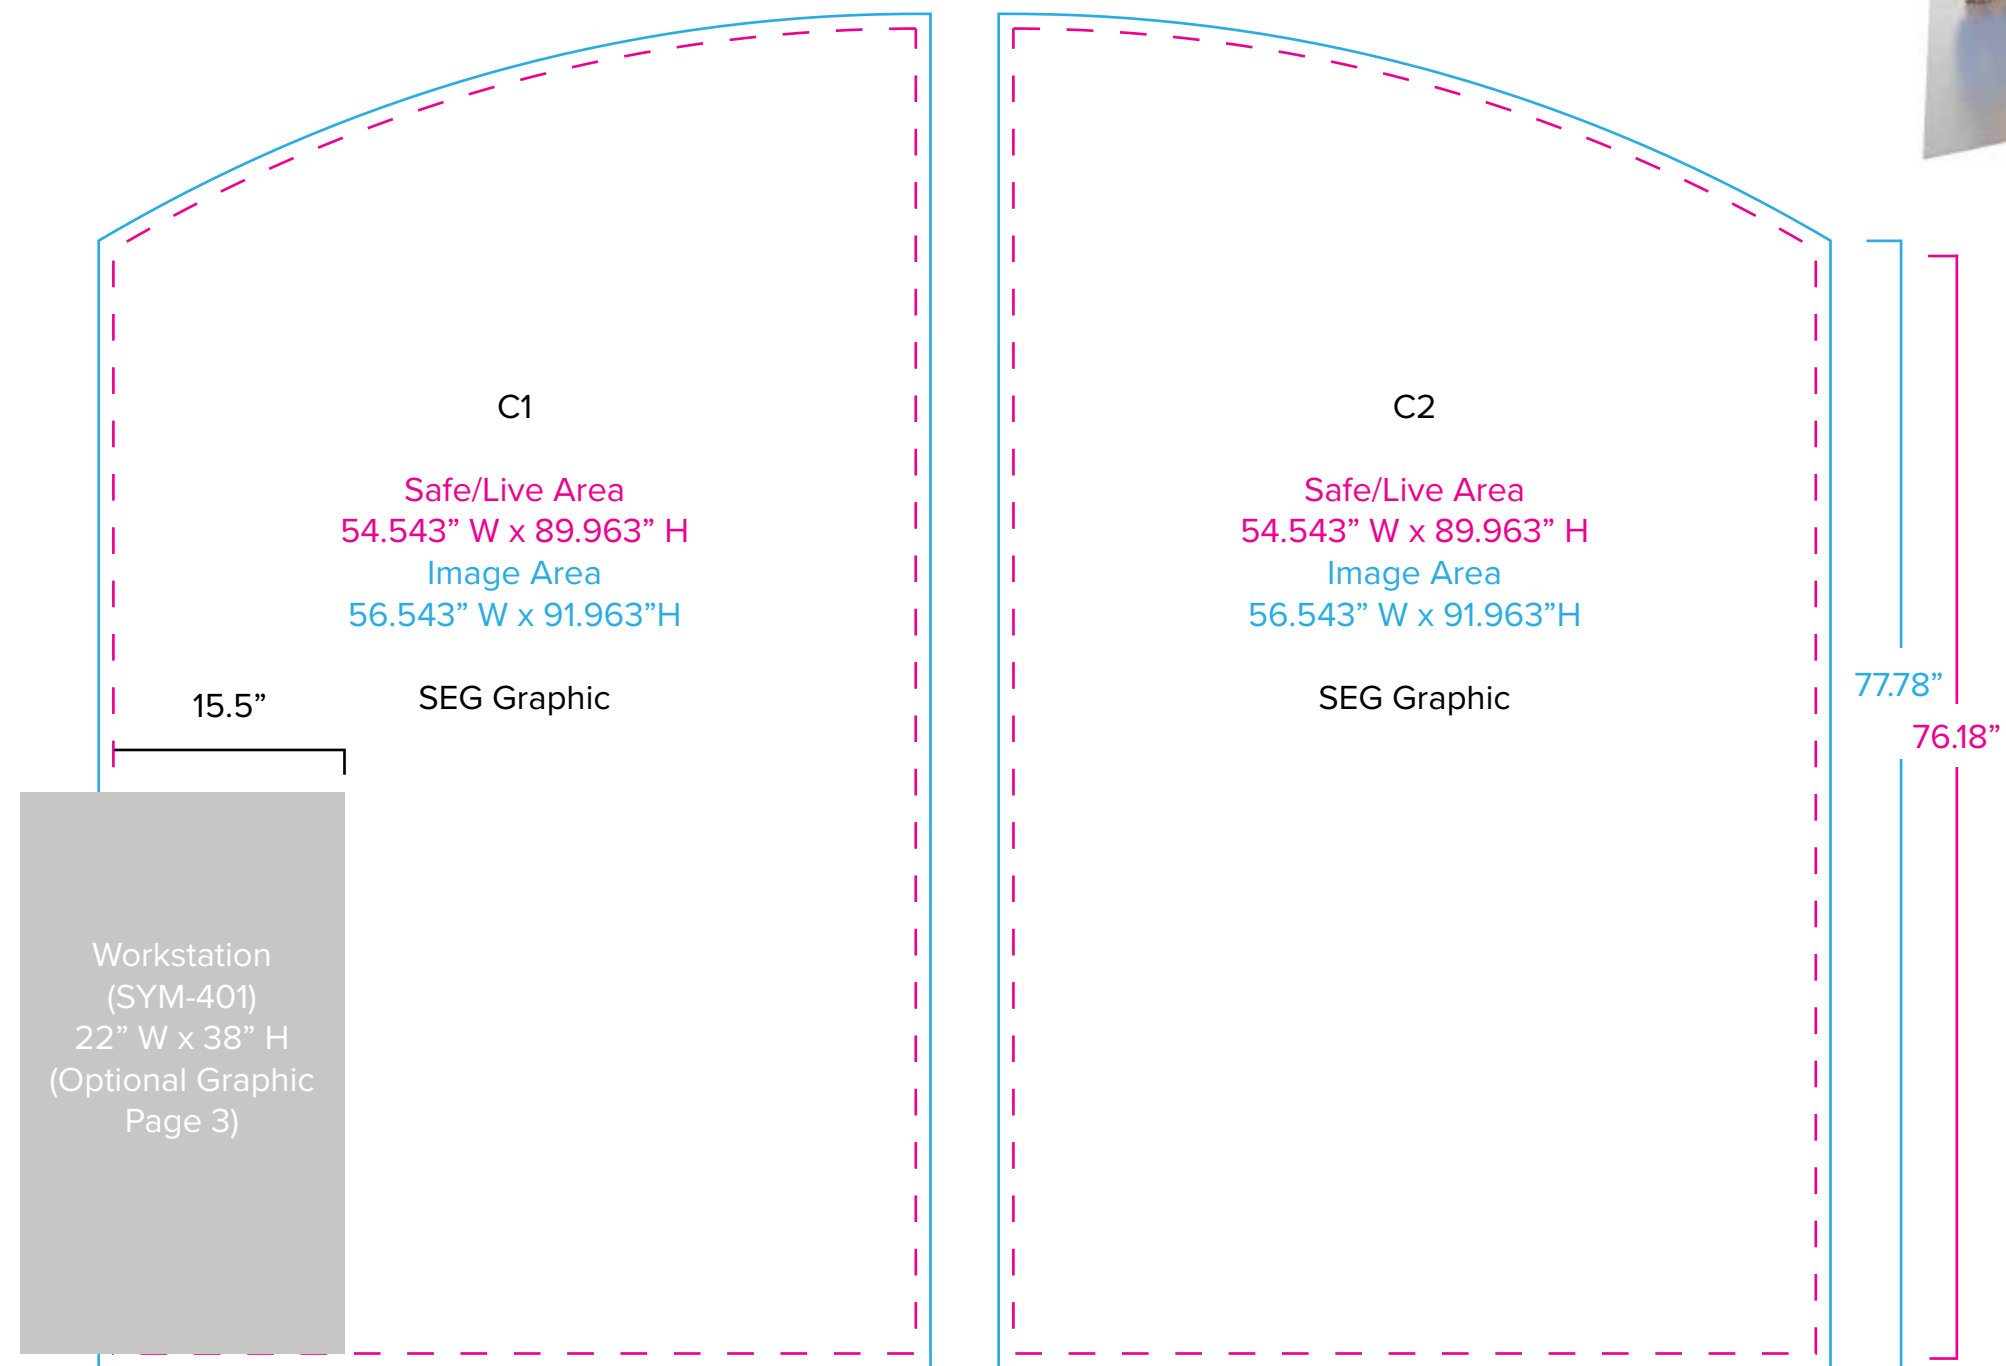

Graphic Template
10 x 10 Inline Exhibit
Backwall with Flat Arched Panels - SEG Graphics

NOTE: All Raster Art (jpg, tiff,psd, png, etc.) must be at least 100 dpi at print size.
Standard kits are often customized. Please check with Customer Service to ensure that this template matches your specific job.

Graphic Template Backwall Workstation – Direct Print Graphic

NOTE: All Raster Art (jpg, tiff,psd, png, etc.) must be at least 100 dpi at print size.
Standard kits are often customized. Please check with Customer Service to ensure that this template matches your specific job.

Graphic Template

Backwall Workstation Countertop – Vinyl Graphics

Graphics **NOT** included in base price. Please request pricing.

NOTE: All Raster Art (jpg, tiff,psd, png, etc.) must be at least 100 dpi at print size.
Standard kits are often customized. Please check with Customer Service to ensure that this template matches your specific job.

Graphic Template
Portable Counter – Vinyl Graphic

E
Image Area
23.5" W x 37.5" H
Vinyl Graphic

NOTE: All Raster Art (jpg, tiff,psd, png, etc.) must be at least 100 dpi at print size.
Standard kits are often customized. Please check with Customer Service to ensure that this template matches your specific job.