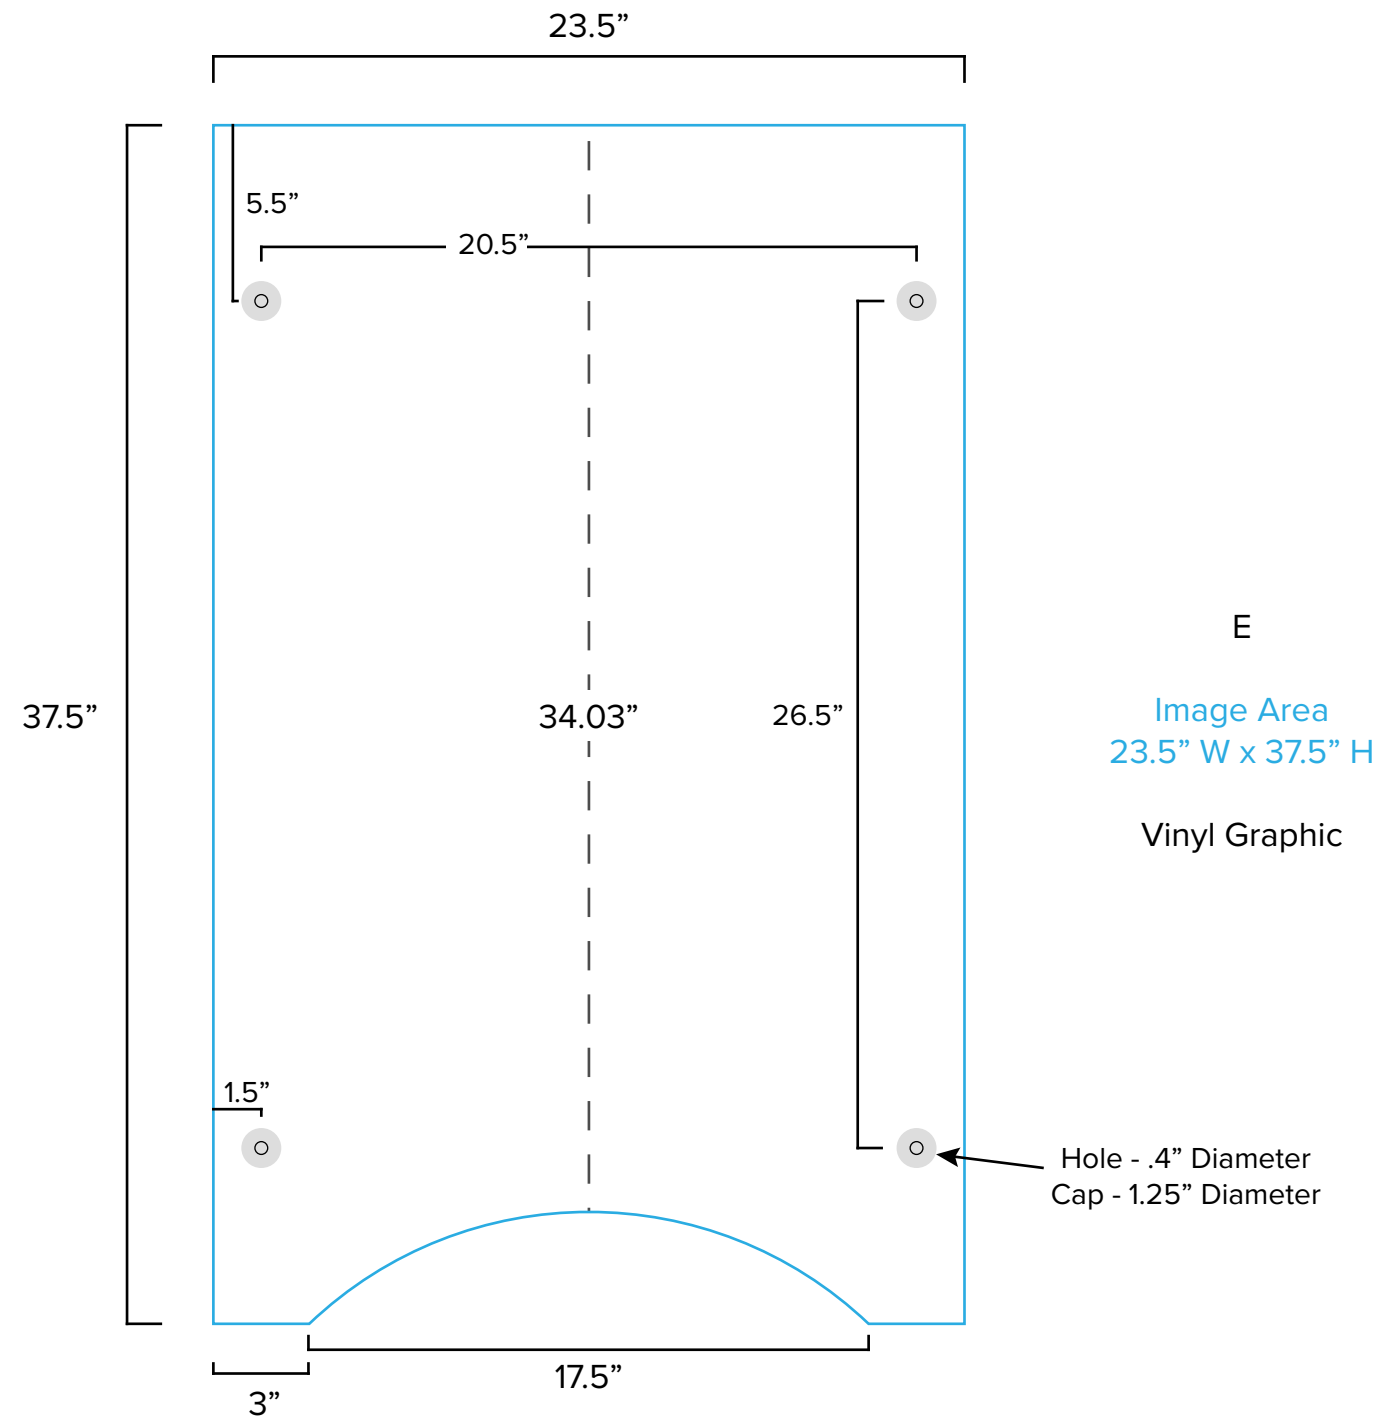

Graphic Template
10 x 10 Inline Exhibit
Backwall with Flat Arched Panels - SEG Graphics

NOTE: All Raster Art (jpg, tiff,psd, png, etc.) must be at least 100 dpi at print size.
Standard kits are often customized. Please check with Customer Service to ensure that this template matches your specific job.

Graphic Template Backwall Workstation – Direct Print Graphic

NOTE: All Raster Art (jpg, tiff,psd, png, etc.) must be at least 100 dpi at print size.
Standard kits are often customized. Please check with Customer Service to ensure that this template matches your specific job.

Graphic Template

Backwall Workstation Countertop – Vinyl Graphics

Graphics **NOT** included in base price. Please request pricing.

NOTE: All Raster Art (jpg, tiff,psd, png, etc.) must be at least 100 dpi at print size.
Standard kits are often customized. Please check with Customer Service to ensure that this template matches your specific job.

Graphic Template
Portable Counter – Vinyl Graphic

E
Image Area
23.5" W x 37.5" H
Vinyl Graphic

NOTE: All Raster Art (jpg, tiff,psd, png, etc.) must be at least 100 dpi at print size.
Standard kits are often customized. Please check with Customer Service to ensure that this template matches your specific job.