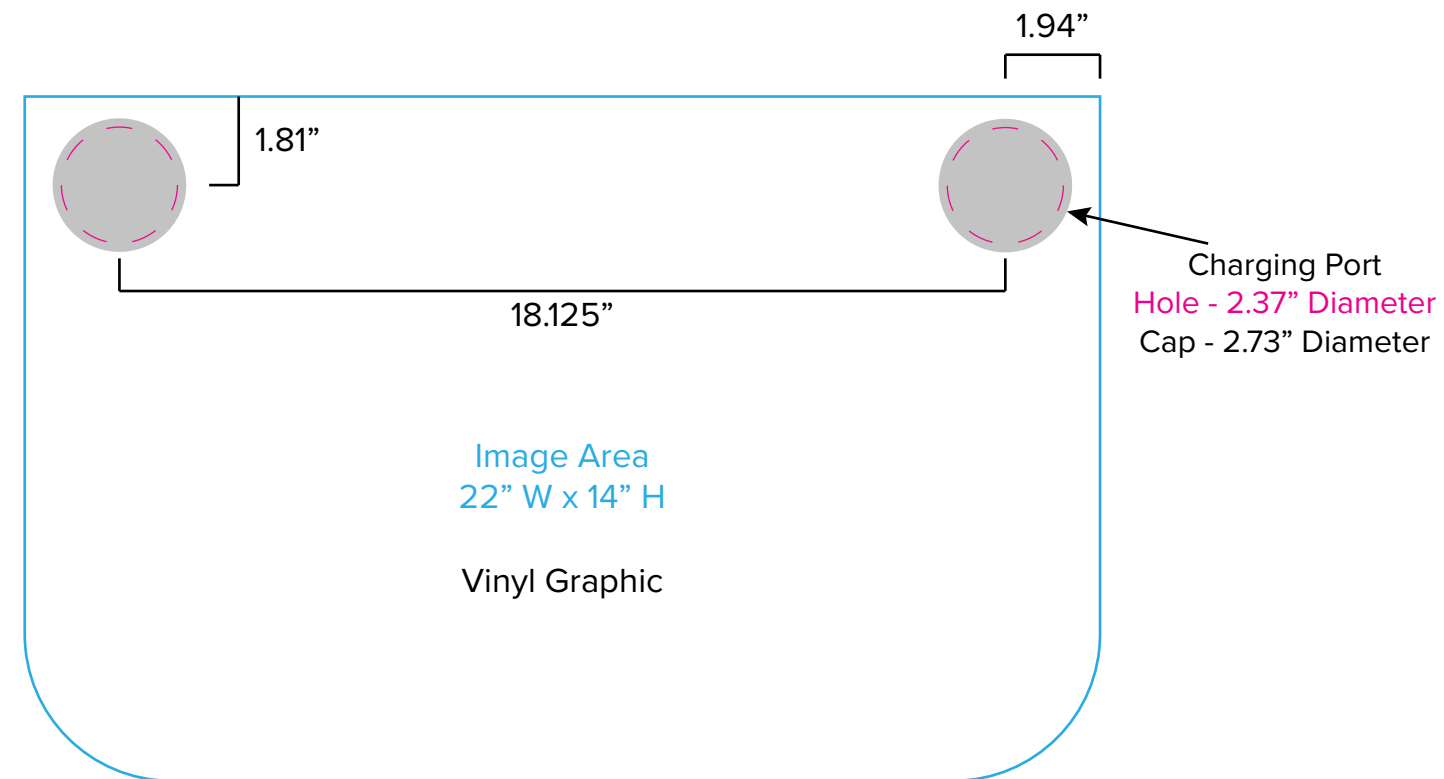

Graphic Template
10 x 10 Inline Exhibit
Backwall with Flat Arched Panels - SEG Graphics

NOTE: All Raster Art (jpg, tiff,psd, png, etc.) must be at least 100 dpi at print size.
Standard kits are often customized. Please check with Customer Service to ensure that this template matches your specific job.

Graphic Template Backwall Workstation – Direct Print Graphic

NOTE: All Raster Art (jpg, tiff,psd, png, etc.) must be at least 100 dpi at print size.
Standard kits are often customized. Please check with Customer Service to ensure that this template matches your specific job.

Graphic Template

Backwall Workstation Countertop – Vinyl Graphics

Graphics **NOT** included in base price. Please request pricing.

NOTE: All Raster Art (jpg, tiff,psd, png, etc.) must be at least 100 dpi at print size.
Standard kits are often customized. Please check with Customer Service to ensure that this template matches your specific job.

Graphic Template
Portable Counter – Vinyl Graphic

E
Image Area
23.5" W x 37.5" H
Vinyl Graphic

NOTE: All Raster Art (jpg, tiff,psd, png, etc.) must be at least 100 dpi at print size.
Standard kits are often customized. Please check with Customer Service to ensure that this template matches your specific job.