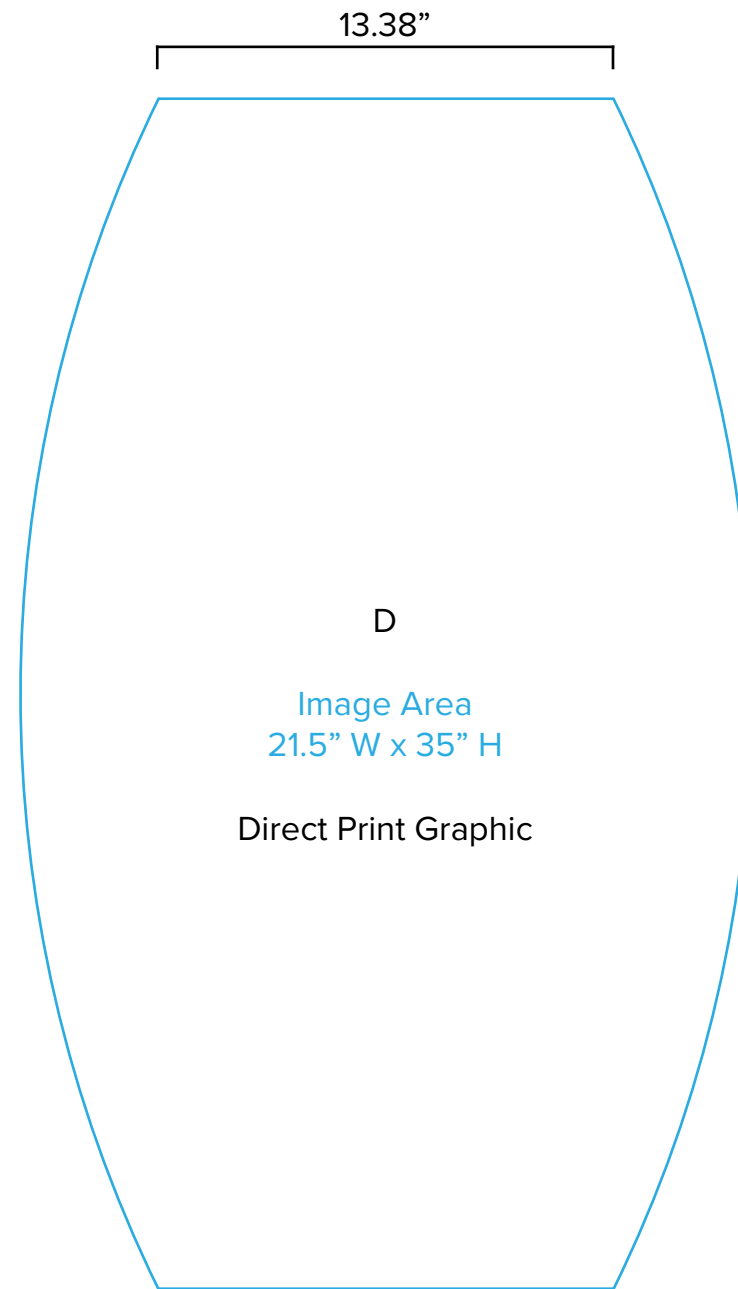

Graphic Template
10 x 10 Inline Exhibit
Backwall with Flat Arched Panels - SEG Graphics

NOTE: All Raster Art (jpg, tiff,psd, png, etc.) must be at least 100 dpi at print size.
Standard kits are often customized. Please check with Customer Service to ensure that this template matches your specific job.

Graphic Template Backwall Workstation – Direct Print Graphic

NOTE: All Raster Art (jpg, tiff,psd, png, etc.) must be at least 100 dpi at print size.
Standard kits are often customized. Please check with Customer Service to ensure that this template matches your specific job.

Graphic Template

Backwall Workstation Countertop – Vinyl Graphics

Graphics **NOT** included in base price. Please request pricing.

NOTE: All Raster Art (jpg, tiff,psd, png, etc.) must be at least 100 dpi at print size.
Standard kits are often customized. Please check with Customer Service to ensure that this template matches your specific job.

Graphic Template
Portable Counter – Vinyl Graphic

E
Image Area
23.5" W x 37.5" H
Vinyl Graphic

NOTE: All Raster Art (jpg, tiff,psd, png, etc.) must be at least 100 dpi at print size.
Standard kits are often customized. Please check with Customer Service to ensure that this template matches your specific job.