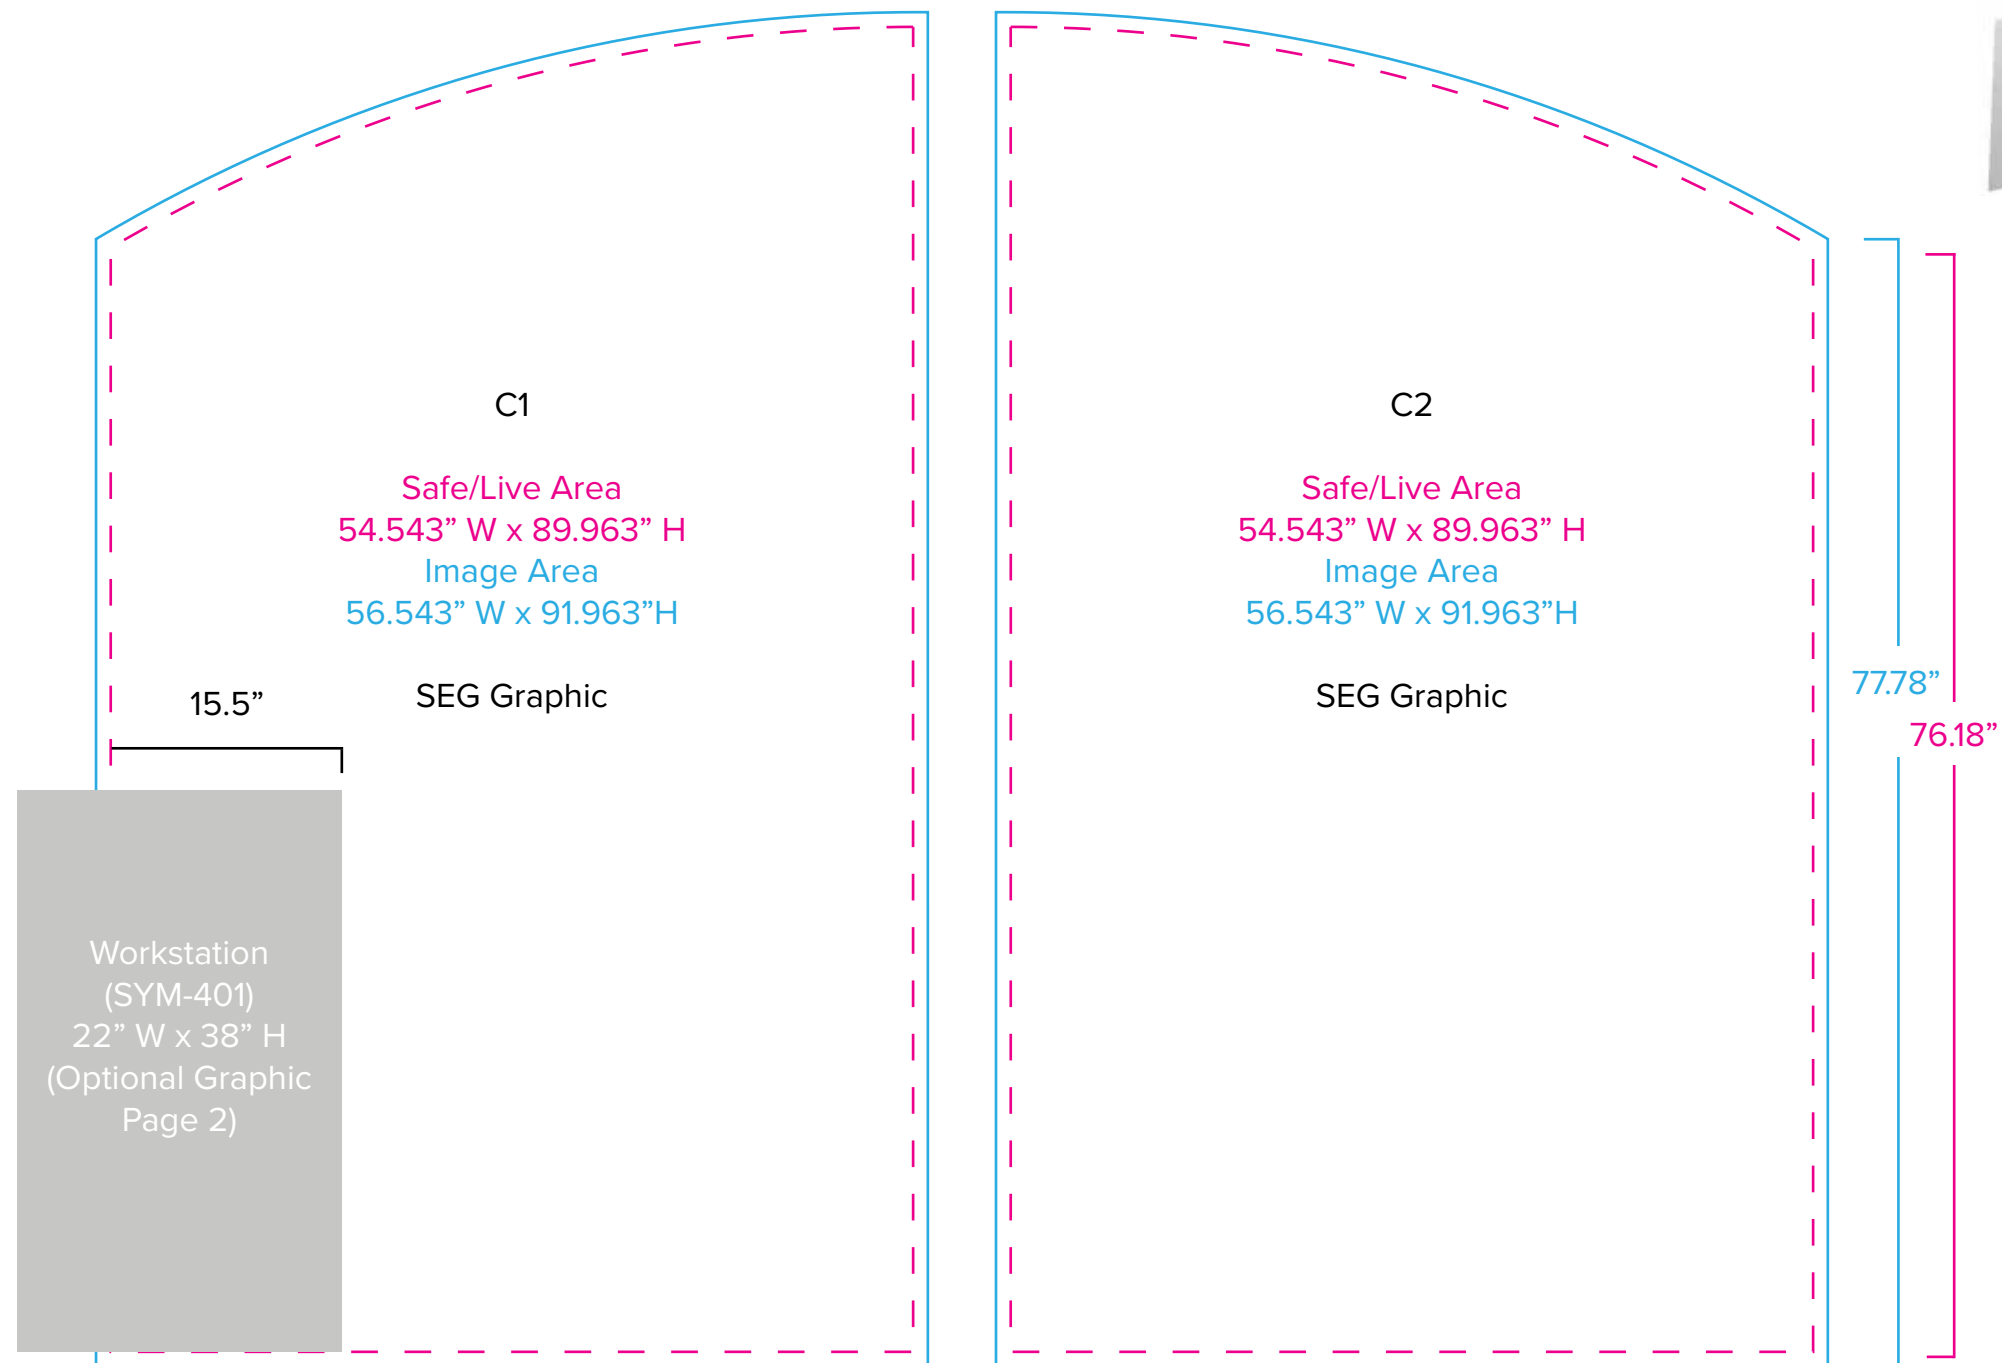

Graphic Template  
10 x 10 Inline Exhibit  
Backwall with Flat Arched Panels - SEG Graphics

NOTE: All Raster Art (jpg, tiff,psd, png, etc.) must be at least 100 dpi at print size.  
Standard kits are often customized. Please check with Customer Service to ensure that this template matches your specific job.

Graphic Template  
Backwall Workstation Countertop – Vinyl Graphics  
Graphics **NOT** included in base price. Please request pricing.

NOTE: All Raster Art (jpg, tiff,psd, png, etc.) must be at least 100 dpi at print size.  
Standard kits are often customized. Please check with Customer Service to ensure that this template matches your specific job.