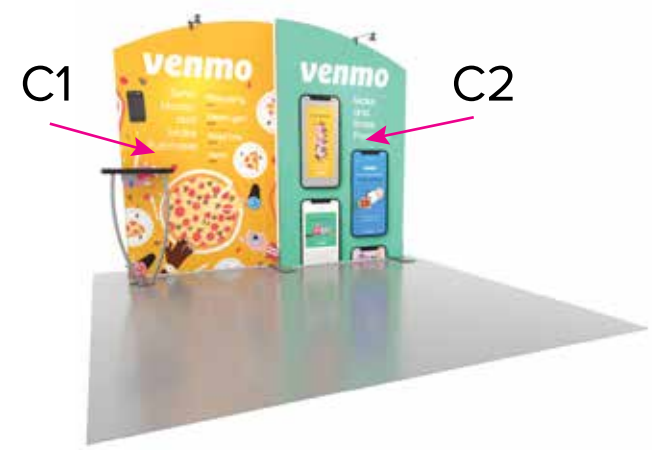

Graphic Template  
10 x 10 Inline Exhibit  
Backwall with Flat Arched Panels - SEG Graphics

NOTE: All Raster Art (jpg, tiff,psd, png, etc.) must be at least 100 dpi at print size.  
Standard kits are often customized. Please check with Customer Service to ensure that this template matches your specific job.

Graphic Template  
Backwall Workstation Countertop – Vinyl Graphics  
Graphics **NOT** included in base price. Please request pricing.

NOTE: All Raster Art (jpg, tiff,psd, png, etc.) must be at least 100 dpi at print size.  
Standard kits are often customized. Please check with Customer Service to ensure that this template matches your specific job.