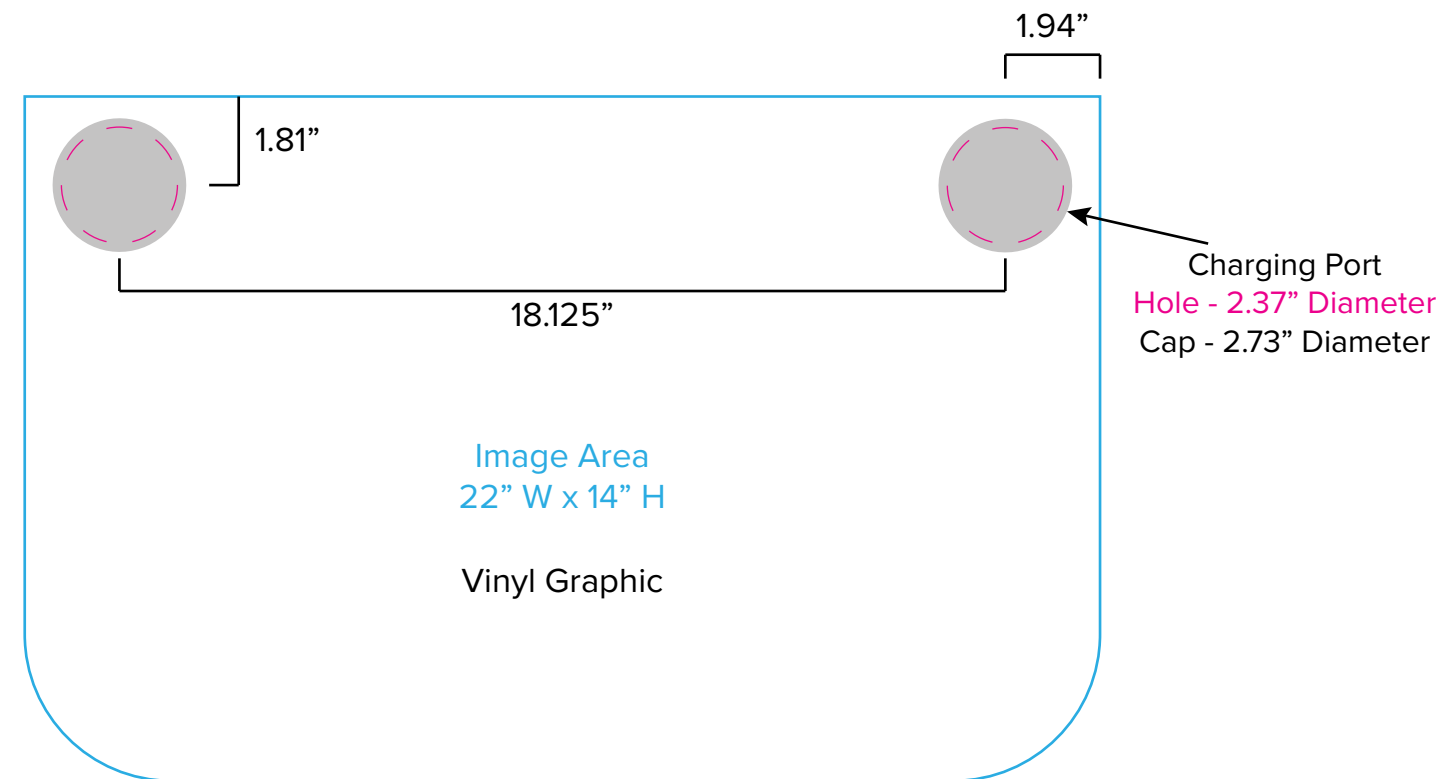

Graphic Template  
10 x 10 Inline Exhibit  
Backwall with Flat Arched Panels - SEG Graphics

NOTE: All Raster Art (jpg, tiff,psd, png, etc.) must be at least 100 dpi at print size.  
Standard kits are often customized. Please check with Customer Service to ensure that this template matches your specific job.

Graphic Template  
Backwall Workstation Countertop – Vinyl Graphics  
Graphics **NOT** included in base price. Please request pricing.

NOTE: All Raster Art (jpg, tiff,psd, png, etc.) must be at least 100 dpi at print size.  
Standard kits are often customized. Please check with Customer Service to ensure that this template matches your specific job.