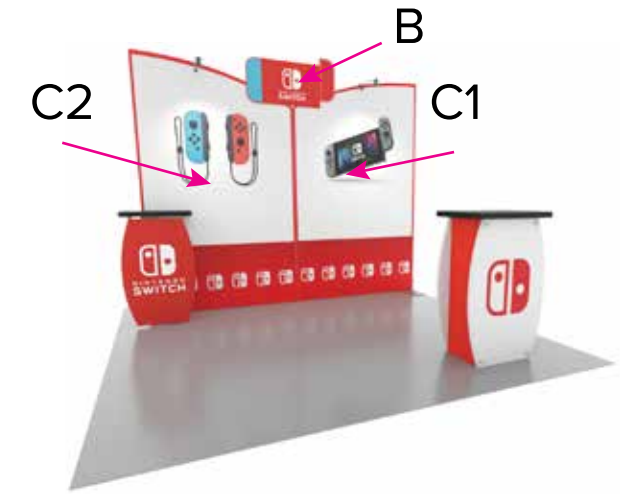

Graphic Template
10 x 10 Inline Exhibit
Backwall with Flat Arched Panels - SEG Graphics

B
(Suggested Image Placement)

Image/Live Area
44" W x 23" H max

Direct Print Graphic

Header Graphic (B) Note:
Attached to mount with hook and loop.
Varying shapes can be accommodated
but must be no larger than 23" x 44".

NOTE: All Raster Art (jpg, tiff, psd, png, etc.) must be at least 100 dpi at print size.
Standard kits are often customized. Please check with Customer Service to ensure that this template matches your specific job.

Graphic Template Backwall Workstation – Direct Print Graphic

NOTE: All Raster Art (jpg, tiff,psd, png, etc.) must be at least 100 dpi at print size.
Standard kits are often customized. Please check with Customer Service to ensure that this template matches your specific job.

Graphic Template

Backwall Workstation Countertop – Vinyl Graphics

Graphics **NOT** included in base price. Please request pricing.

NOTE: All Raster Art (jpg, tiff,psd, png, etc.) must be at least 100 dpi at print size.
Standard kits are often customized. Please check with Customer Service to ensure that this template matches your specific job.