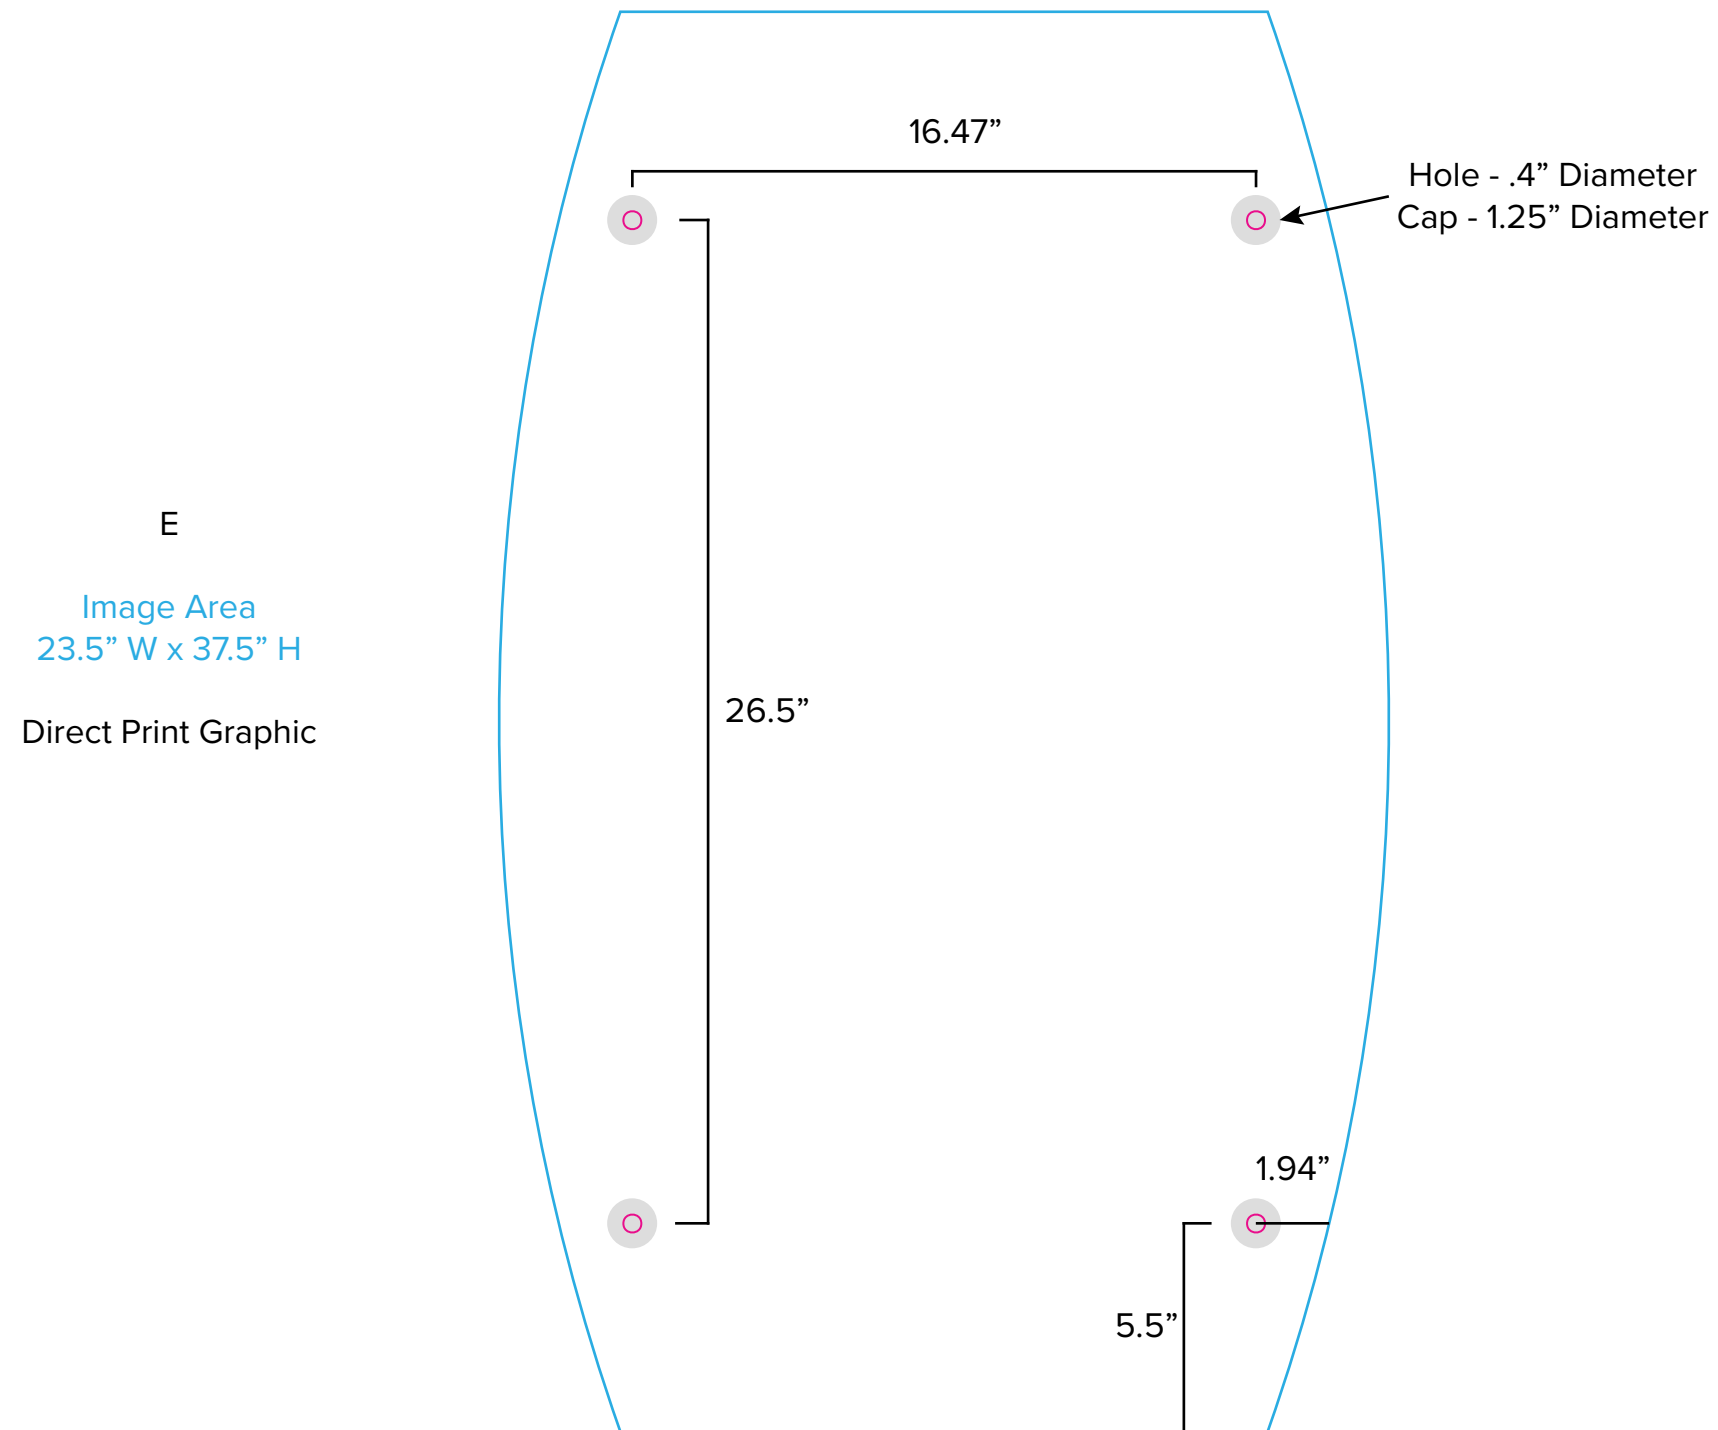

Graphic Template
10 x 10 Inline Exhibit
Backwall with Flat Arched Panels - SEG Graphics

B
(Suggested Image Placement)

Image/Live Area
44" W x 23" H max

Direct Print Graphic

Header Graphic (B) Note:
Attached to mount with hook and loop.
Varying shapes can be accommodated
but must be no larger than 23" x 44".

Graphic Template Backwall Workstation – Direct Print Graphic

NOTE: All Raster Art (jpg, tiff,psd, png, etc.) must be at least 100 dpi at print size.
Standard kits are often customized. Please check with Customer Service to ensure that this template matches your specific job.

Graphic Template

Backwall Workstation Countertop – Vinyl Graphics

Graphics **NOT** included in base price. Please request pricing.

NOTE: All Raster Art (jpg, tiff,psd, png, etc.) must be at least 100 dpi at print size.
Standard kits are often customized. Please check with Customer Service to ensure that this template matches your specific job.

Graphic Template Portable Counter (SYM-408) – Direct Print Graphic

NOTE: All Raster Art (jpg, tiff,psd, png, etc.) must be at least 100 dpi at print size.
Standard kits are often customized. Please check with Customer Service to ensure that this template matches your specific job.