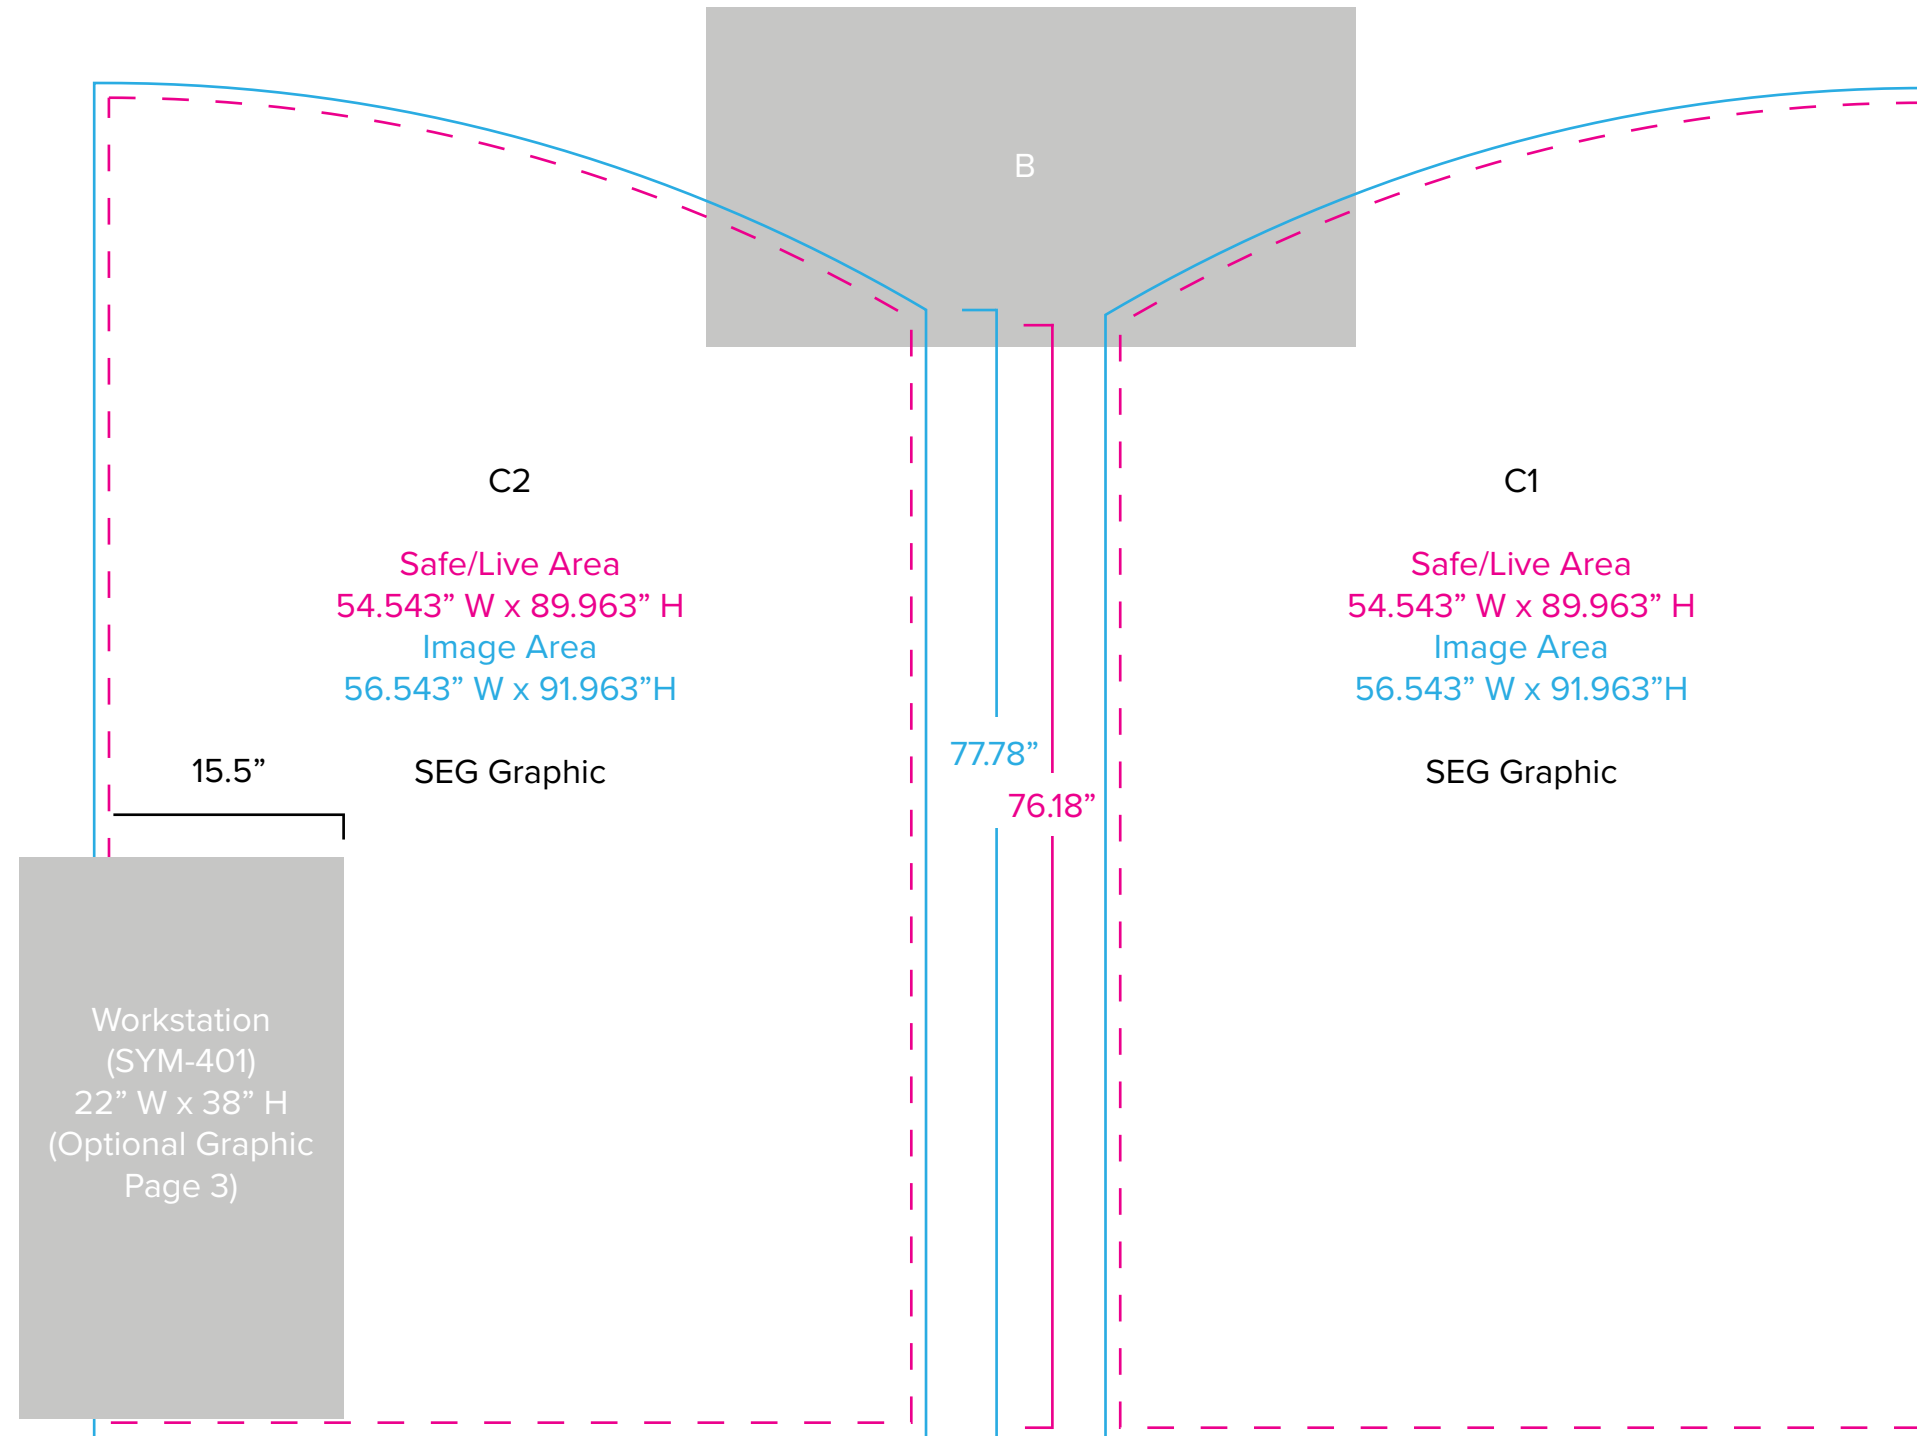

Graphic Template
10 x 10 Inline Exhibit
Backwall with Flat Arched Panels - SEG Graphics

B
(Suggested Image Placement)

Image/Live Area
44" W x 23" H max

Direct Print Graphic

Header Graphic (B) Note:
Attached to mount with hook and loop.
Varying shapes can be accommodated
but must be no larger than 23" x 44".

NOTE: All Raster Art (jpg, tiff, psd, png, etc.) must be at least 100 dpi at print size.
Standard kits are often customized. Please check with Customer Service to ensure that this template matches your specific job.

Graphic Template Backwall Workstation – Direct Print Graphic

NOTE: All Raster Art (jpg, tiff,psd, png, etc.) must be at least 100 dpi at print size.
Standard kits are often customized. Please check with Customer Service to ensure that this template matches your specific job.

Graphic Template

Backwall Workstation Countertop – Vinyl Graphics

Graphics **NOT** included in base price. Please request pricing.

NOTE: All Raster Art (jpg, tiff,psd, png, etc.) must be at least 100 dpi at print size.
Standard kits are often customized. Please check with Customer Service to ensure that this template matches your specific job.