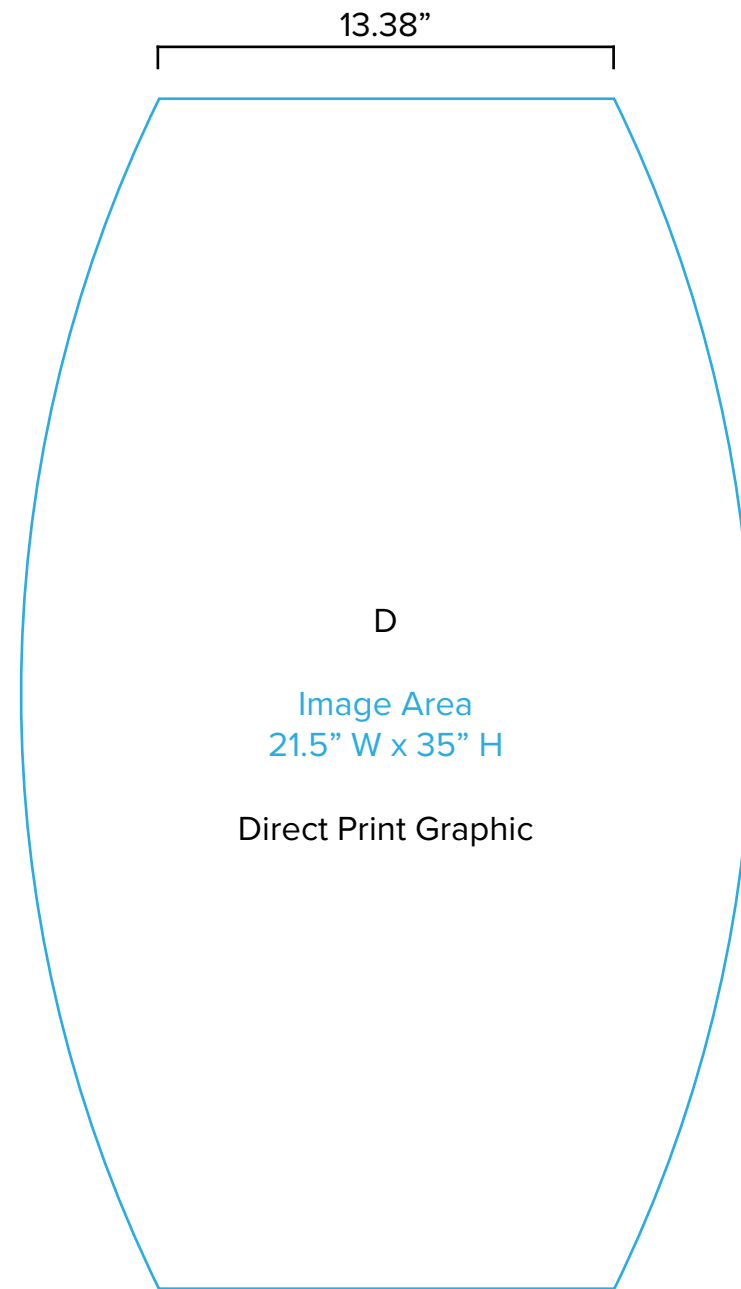

Graphic Template
10 x 10 Inline Exhibit
Backwall with Flat Arched Panels - SEG Graphics

B
(Suggested Image Placement)

Image/Live Area
44" W x 23" H max

Direct Print Graphic

Header Graphic (B) Note:
Attached to mount with hook and loop.
Varying shapes can be accommodated
but must be no larger than 23" x 44".

NOTE: All Raster Art (jpg, tiff, psd, png, etc.) must be at least 100 dpi at print size.
Standard kits are often customized. Please check with Customer Service to ensure that this template matches your specific job.

Graphic Template Backwall Workstation – Direct Print Graphic

NOTE: All Raster Art (jpg, tiff,psd, png, etc.) must be at least 100 dpi at print size.
Standard kits are often customized. Please check with Customer Service to ensure that this template matches your specific job.

Graphic Template

Backwall Workstation Countertop – Vinyl Graphics

Graphics **NOT** included in base price. Please request pricing.

NOTE: All Raster Art (jpg, tiff,psd, png, etc.) must be at least 100 dpi at print size.
Standard kits are often customized. Please check with Customer Service to ensure that this template matches your specific job.