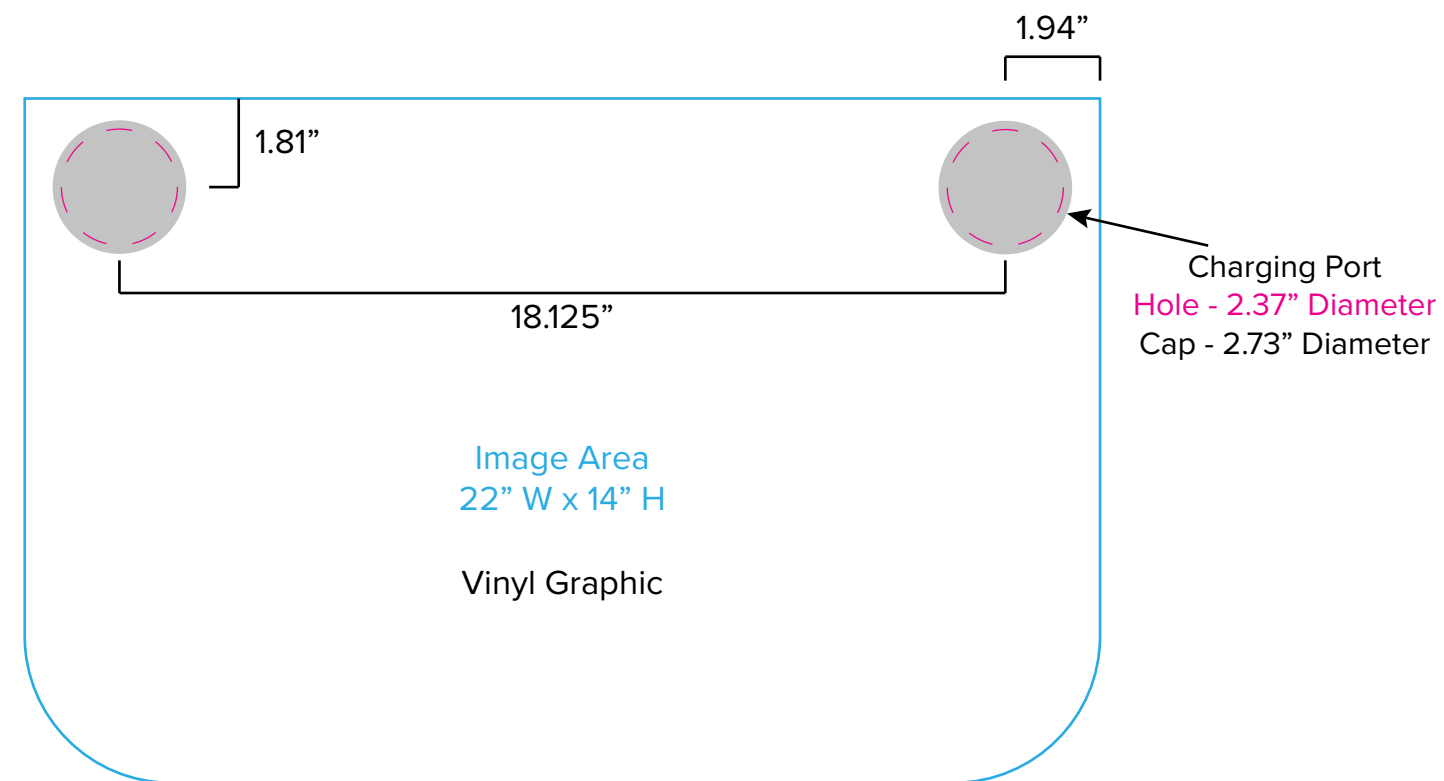

Graphic Template

Backwall Workstation Countertop – Vinyl Graphics

Graphics **NOT** included in base price. Please request pricing.

NOTE: All Raster Art (jpg, tiff,psd, png, etc.) must be at least 100 dpi at print size.
Standard kits are often customized. Please check with Customer Service to ensure that this template matches your specific job.