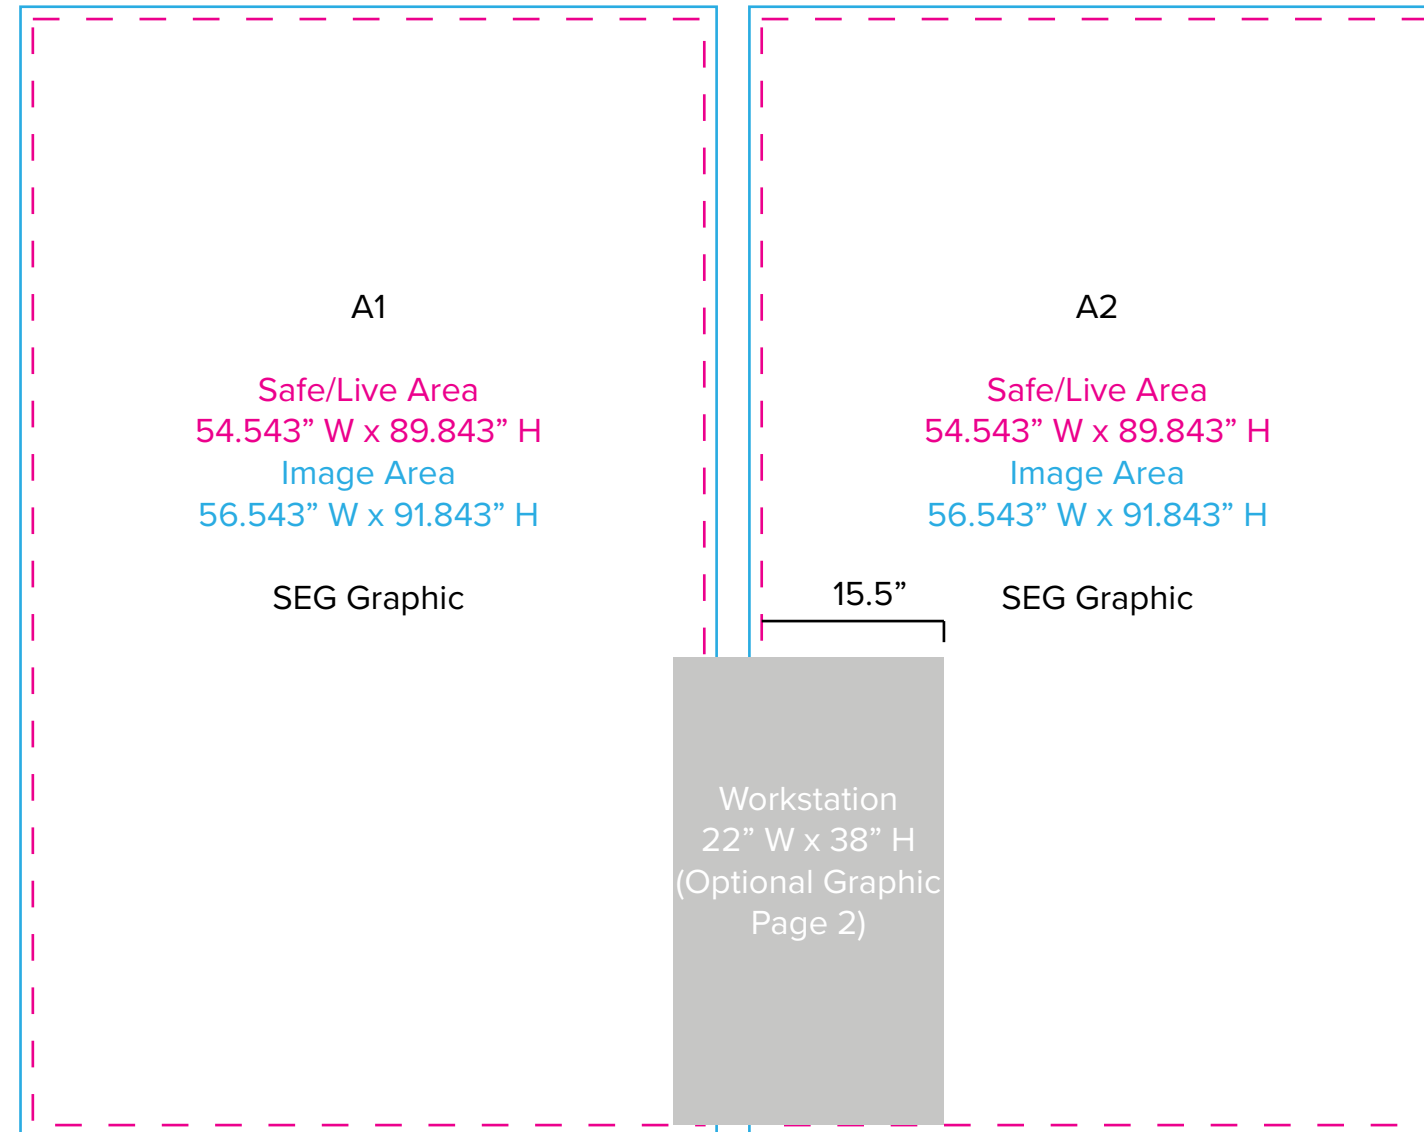

Graphic Template
10 x 10 Inline Exhibit
Backwall with Flat Arched Panels - SEG Graphics

NOTE: All Raster Art (jpg, tiff,psd, png, etc.) must be at least 100 dpi at print size.
Standard kits are often customized. Please check with Customer Service to ensure that this template matches your specific job.

Graphic Template
Backwall Workstation Countertop – Vinyl Graphics
Graphics **NOT** included in base price. Please request pricing.

NOTE: All Raster Art (jpg, tiff,psd, png, etc.) must be at least 100 dpi at print size.
Standard kits are often customized. Please check with Customer Service to ensure that this template matches your specific job.