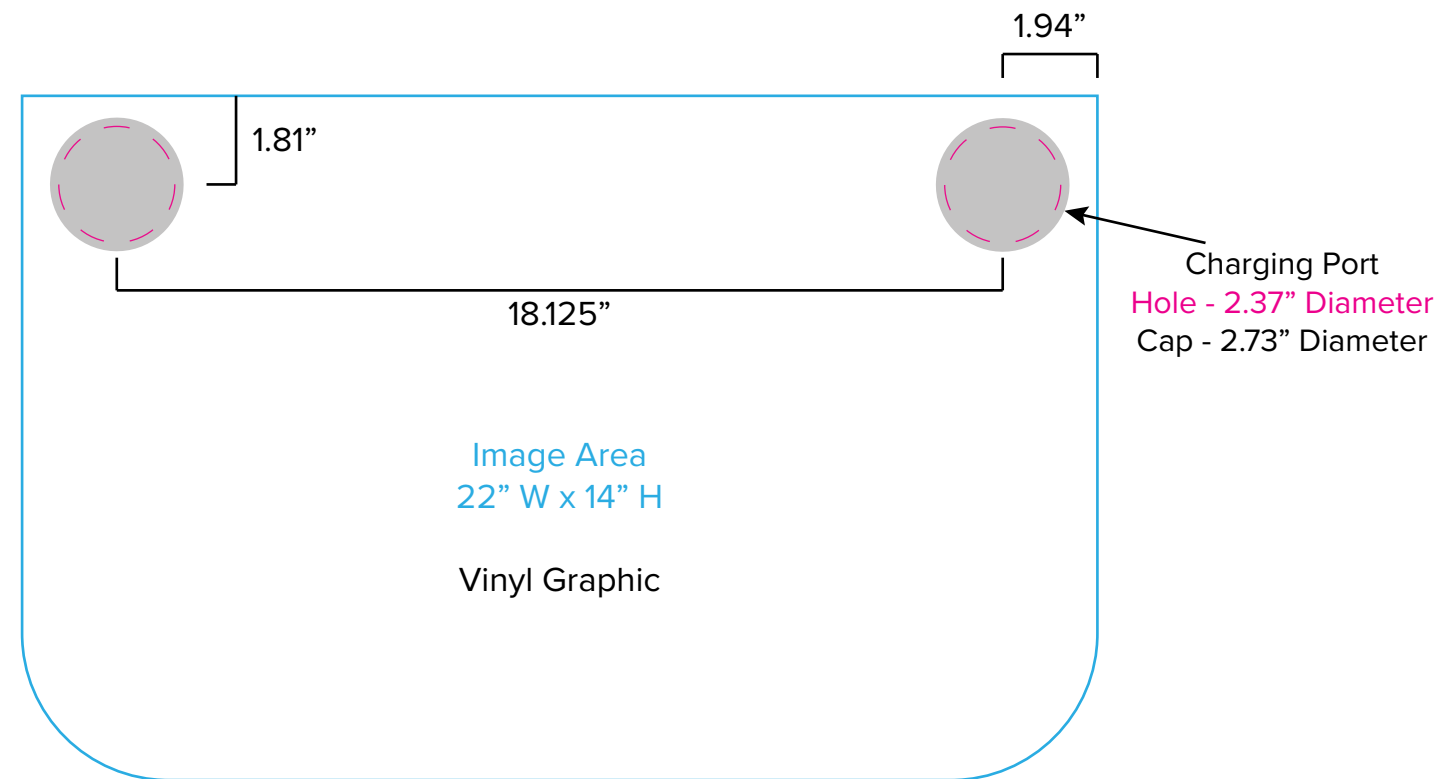

Graphic Template
10 x 10 Inline Exhibit
Backwall with Flat Arched Panels - SEG Graphics

NOTE: All Raster Art (jpg, tiff,psd, png, etc.) must be at least 100 dpi at print size.
Standard kits are often customized. Please check with Customer Service to ensure that this template matches your specific job.

Graphic Template
Backwall Workstation Countertop – Vinyl Graphics
Graphics **NOT** included in base price. Please request pricing.

NOTE: All Raster Art (jpg, tiff,psd, png, etc.) must be at least 100 dpi at print size.
Standard kits are often customized. Please check with Customer Service to ensure that this template matches your specific job.