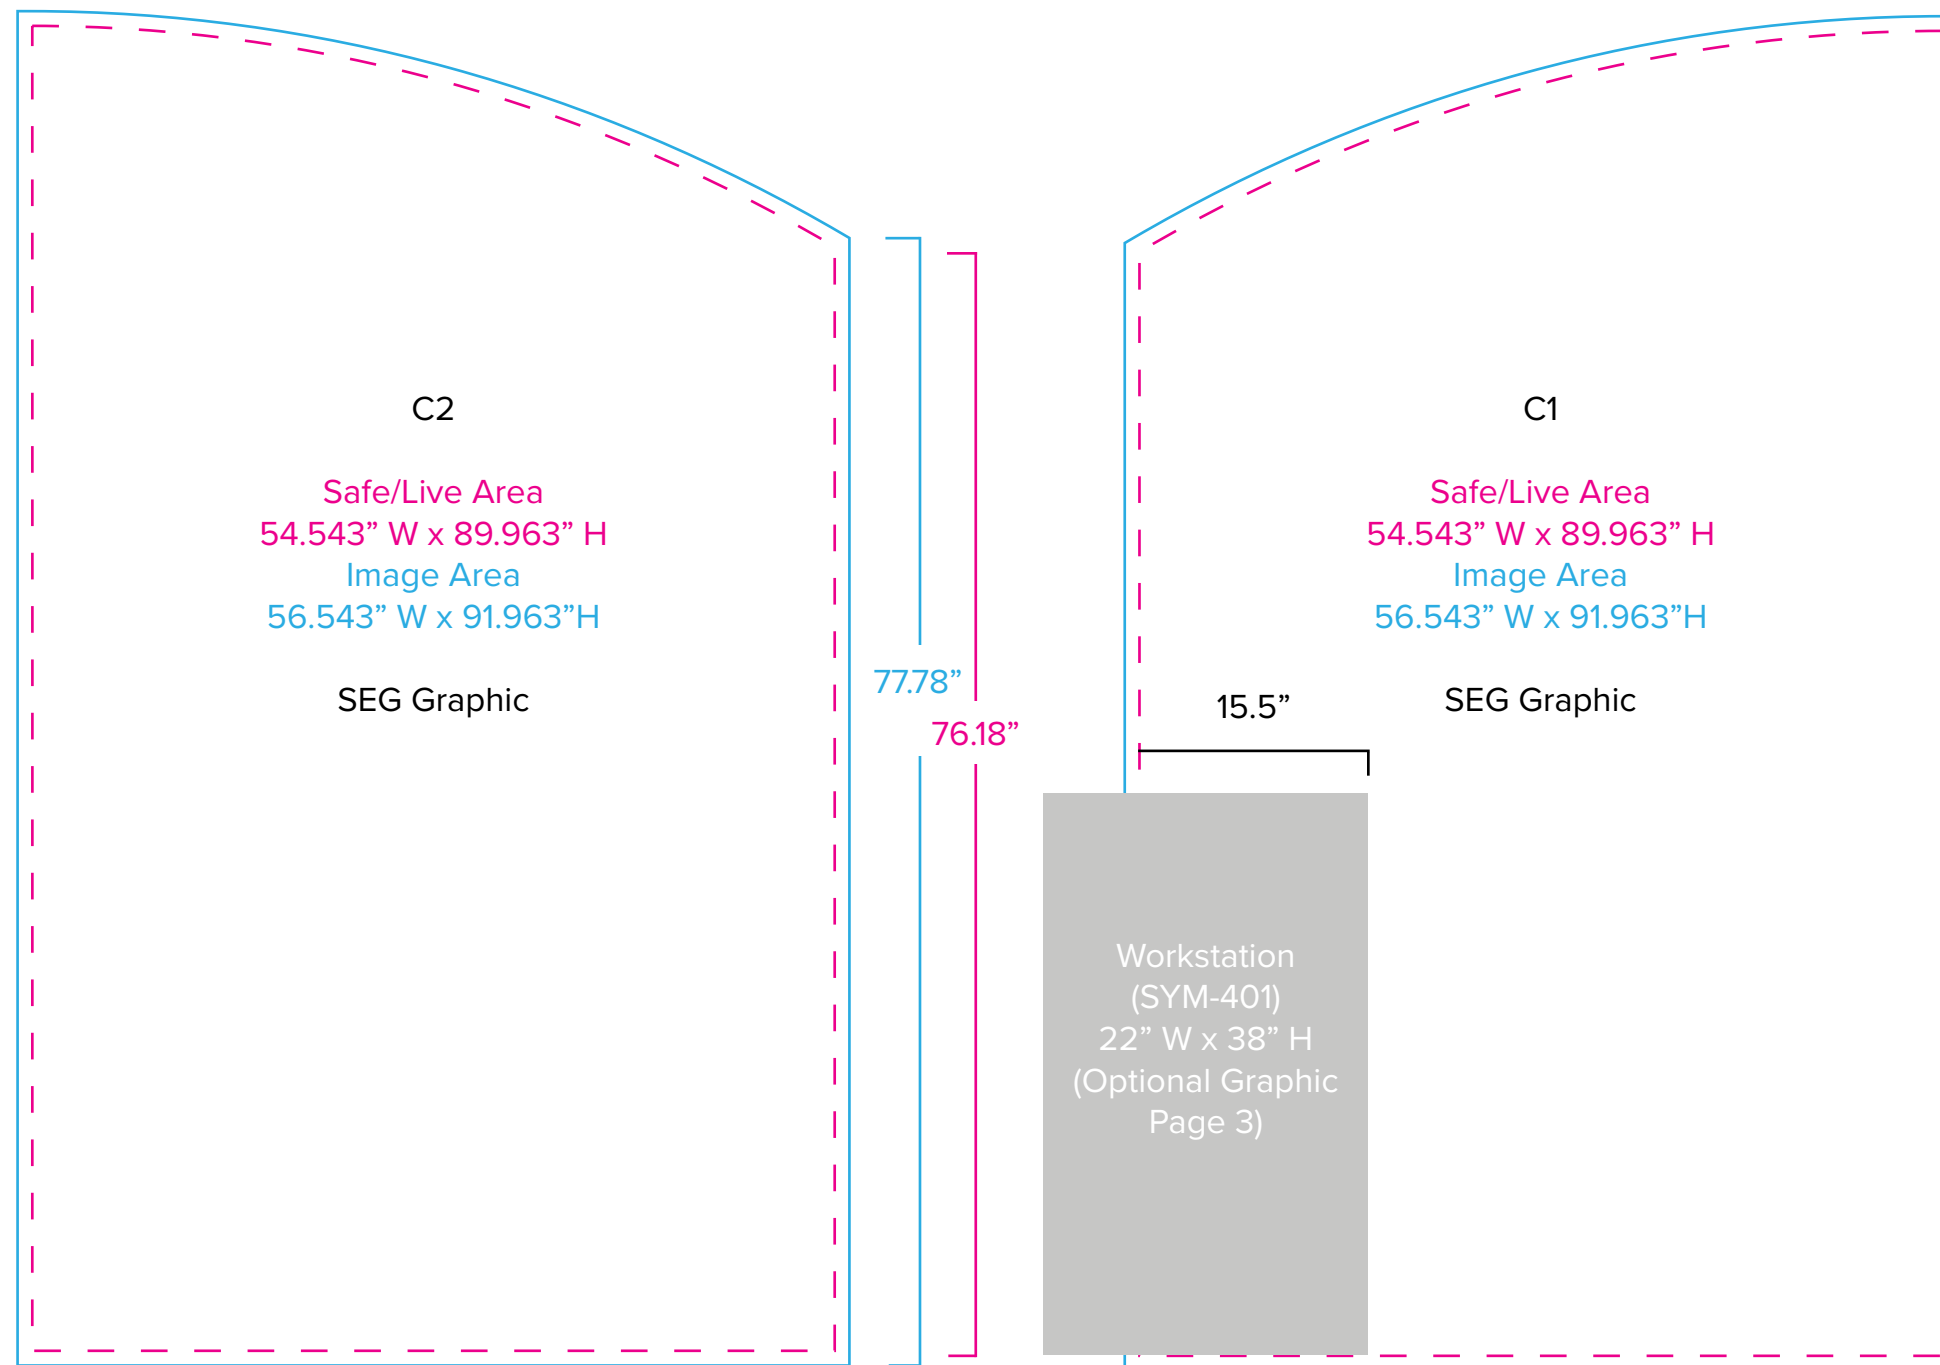

Graphic Template  
10 x 10 Inline Exhibit  
Backwall with Flat Arched Panels - SEG Graphics

NOTE: All Raster Art (jpg, tiff, psd, png, etc.) must be at least 100 dpi at print size.  
Standard kits are often customized. Please check with Customer Service to ensure that this template matches your specific job.

# Graphic Template Backwall Workstation – Direct Print Graphic

NOTE: All Raster Art (jpg, tiff,psd, png, etc.) must be at least 100 dpi at print size.  
Standard kits are often customized. Please check with Customer Service to ensure that this template matches your specific job.

Graphic Template  
Backwall Workstation Countertop – Vinyl Graphics  
Graphics **NOT** included in base price. Please request pricing.

NOTE: All Raster Art (jpg, tiff,psd, png, etc.) must be at least 100 dpi at print size.  
Standard kits are often customized. Please check with Customer Service to ensure that this template matches your specific job.