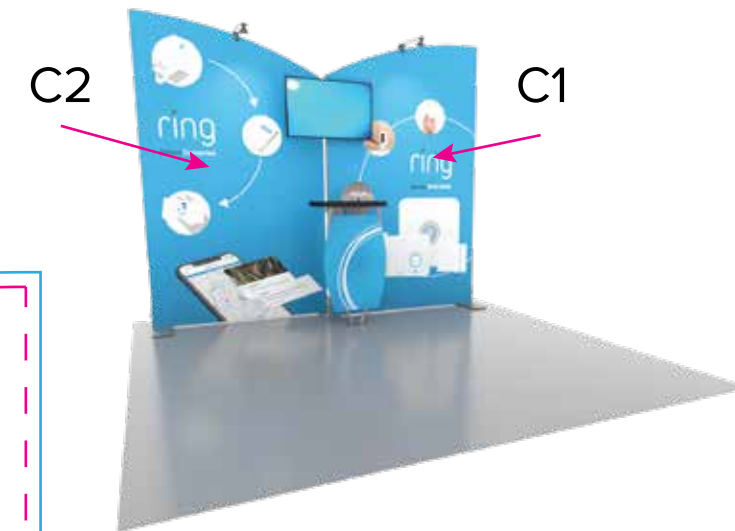

Graphic Template  
10 x 10 Inline Exhibit  
Backwall with Flat Arched Panels - SEG Graphics

NOTE: All Raster Art (jpg, tiff, psd, png, etc.) must be at least 100 dpi at print size.  
Standard kits are often customized. Please check with Customer Service to ensure that this template matches your specific job.

# Graphic Template Backwall Workstation – Direct Print Graphic

NOTE: All Raster Art (jpg, tiff,psd, png, etc.) must be at least 100 dpi at print size.  
Standard kits are often customized. Please check with Customer Service to ensure that this template matches your specific job.

Graphic Template  
Backwall Workstation Countertop – Vinyl Graphics  
Graphics **NOT** included in base price. Please request pricing.

NOTE: All Raster Art (jpg, tiff,psd, png, etc.) must be at least 100 dpi at print size.  
Standard kits are often customized. Please check with Customer Service to ensure that this template matches your specific job.