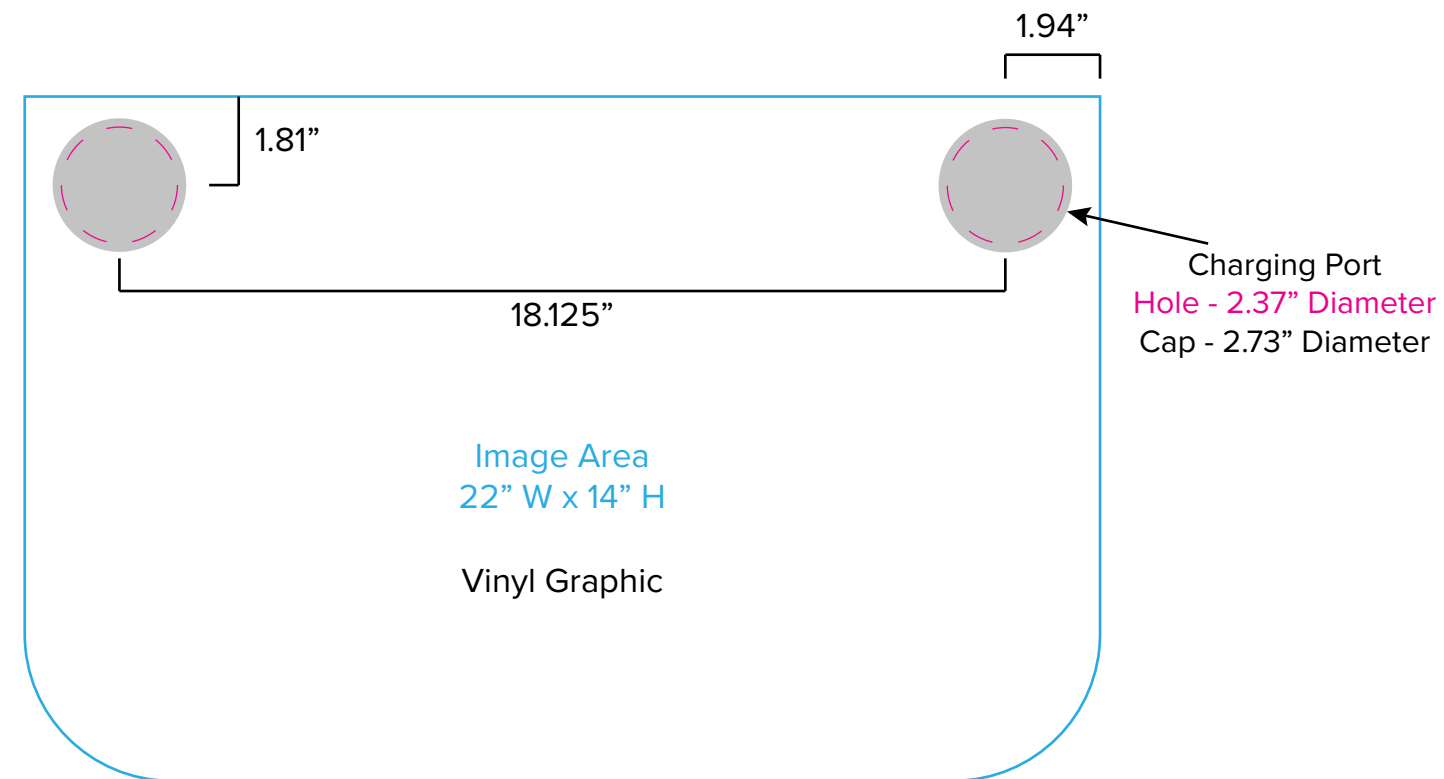

Graphic Template  
10 x 10 Inline Exhibit  
Backwall with Flat Arched Panels - SEG Graphics

NOTE: All Raster Art (jpg, tiff, psd, png, etc.) must be at least 100 dpi at print size.  
Standard kits are often customized. Please check with Customer Service to ensure that this template matches your specific job.

# Graphic Template Backwall Workstation – Direct Print Graphic

NOTE: All Raster Art (jpg, tiff,psd, png, etc.) must be at least 100 dpi at print size.  
Standard kits are often customized. Please check with Customer Service to ensure that this template matches your specific job.

Graphic Template  
Backwall Workstation Countertop – Vinyl Graphics  
Graphics **NOT** included in base price. Please request pricing.

NOTE: All Raster Art (jpg, tiff,psd, png, etc.) must be at least 100 dpi at print size.  
Standard kits are often customized. Please check with Customer Service to ensure that this template matches your specific job.