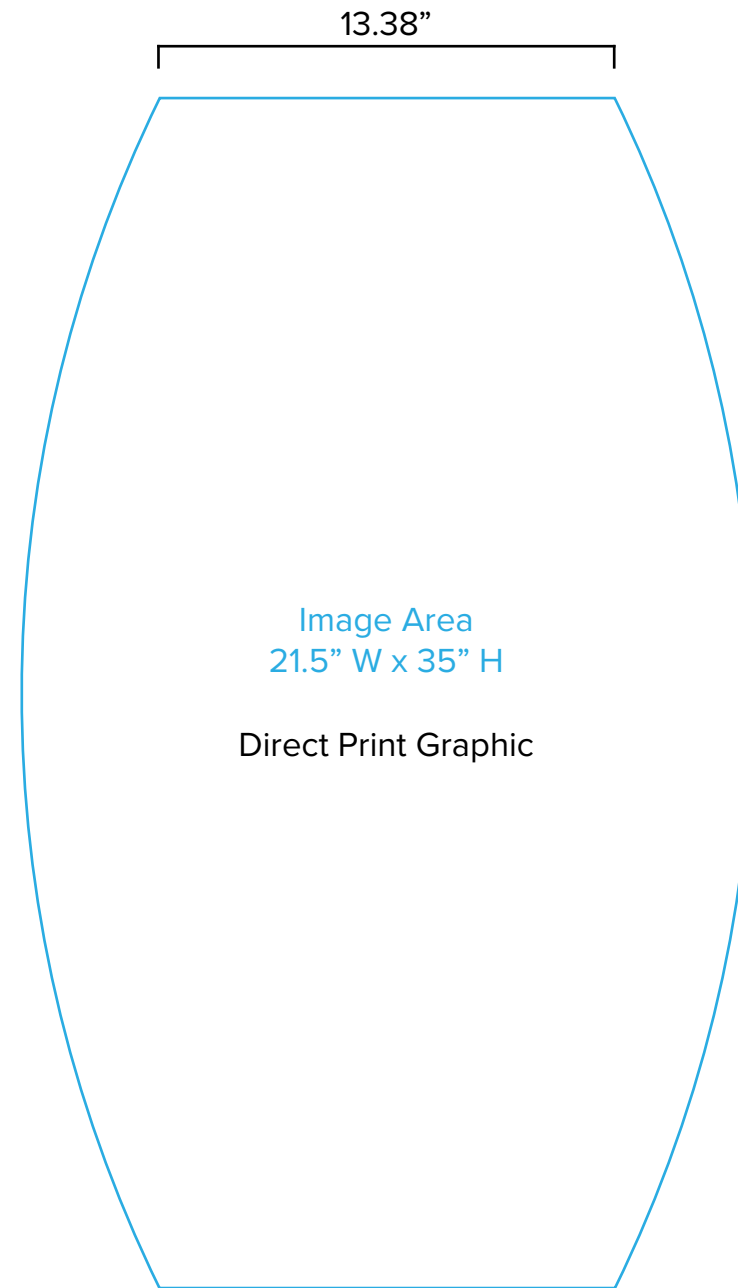

Graphic Template  
10 x 10 Inline Exhibit  
Backwall with Flat Arched Panels - SEG Graphics

NOTE: All Raster Art (jpg, tiff, psd, png, etc.) must be at least 100 dpi at print size.  
Standard kits are often customized. Please check with Customer Service to ensure that this template matches your specific job.

# Graphic Template Backwall Workstation – Direct Print Graphic

NOTE: All Raster Art (jpg, tiff,psd, png, etc.) must be at least 100 dpi at print size.  
Standard kits are often customized. Please check with Customer Service to ensure that this template matches your specific job.

Graphic Template  
Backwall Workstation Countertop – Vinyl Graphics  
Graphics **NOT** included in base price. Please request pricing.

NOTE: All Raster Art (jpg, tiff,psd, png, etc.) must be at least 100 dpi at print size.  
Standard kits are often customized. Please check with Customer Service to ensure that this template matches your specific job.