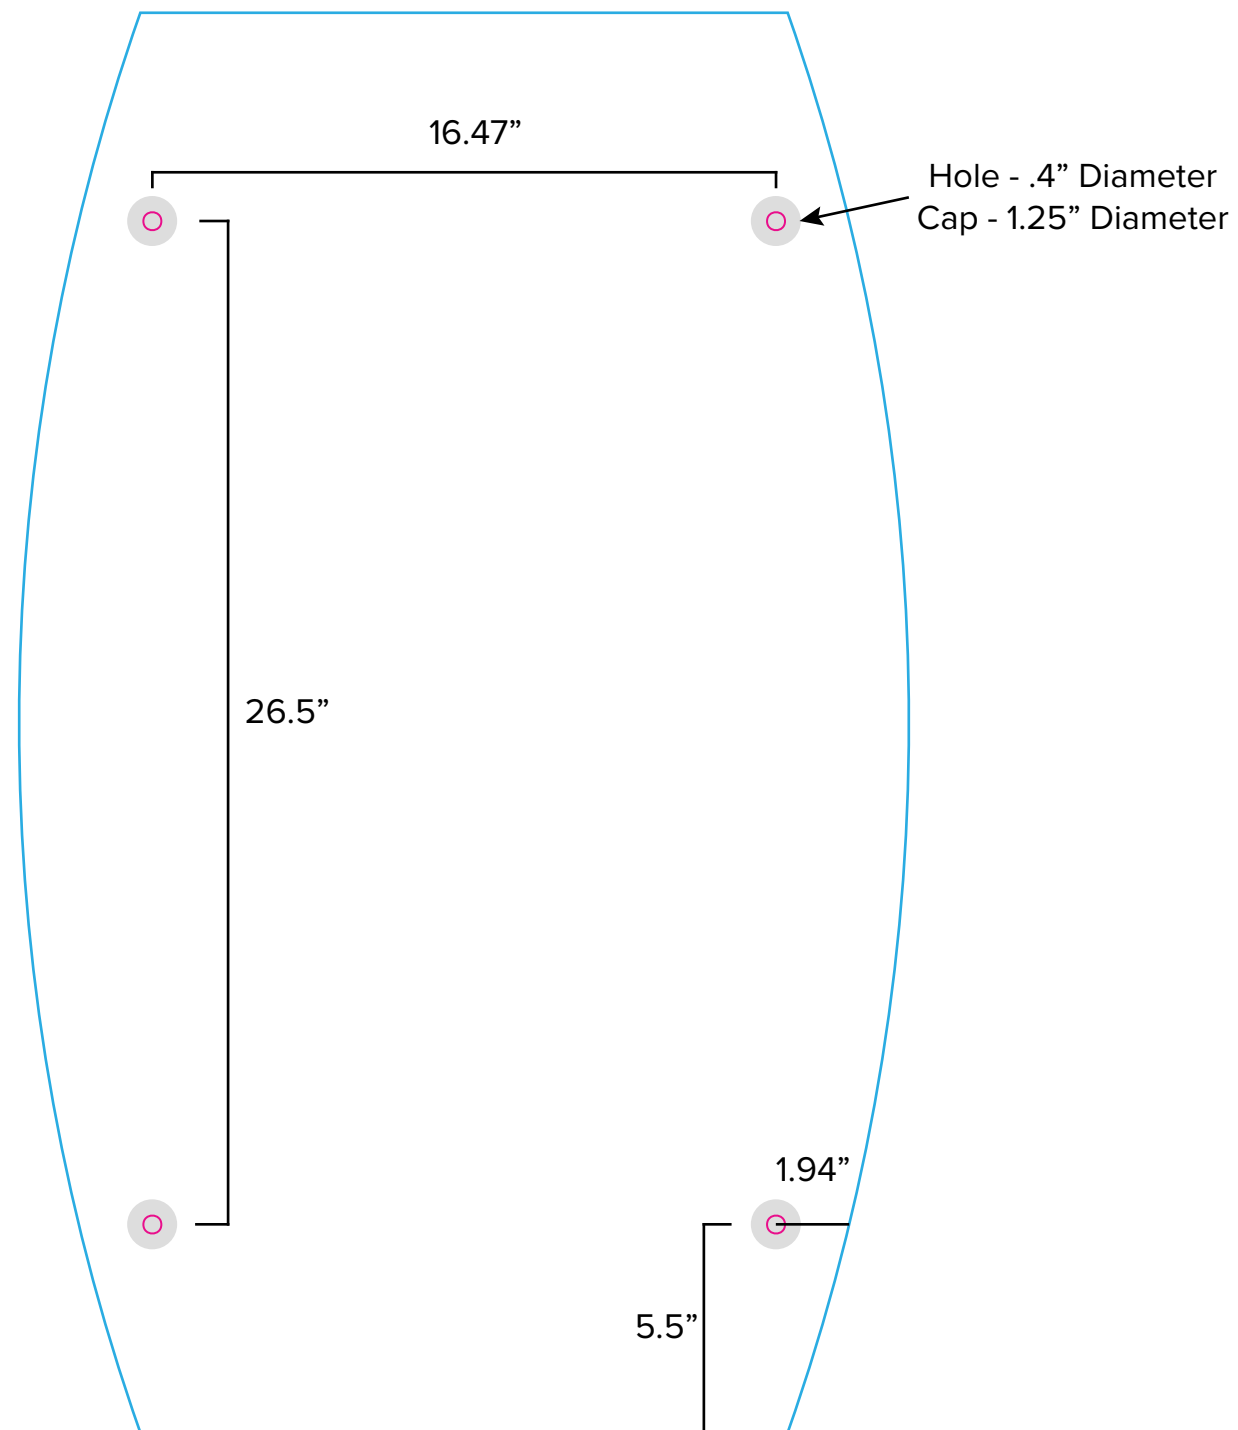

Graphic Template
10 x 10 Inline Exhibit
Backwall with Concave Rectangular Panel - SEG Graphic

NOTE: All Raster Art (jpg, tiff,psd, png, etc.) must be at least 100 dpi at print size.
Standard kits are often customized. Please check with Customer Service to ensure that this template matches your specific job.

Graphic Template Backwall Workstation – Direct Print Graphic

NOTE: All Raster Art (jpg, tiff,psd, png, etc.) must be at least 100 dpi at print size.
Standard kits are often customized. Please check with Customer Service to ensure that this template matches your specific job.

Graphic Template Portable Counter – Direct Print Graphic

SYM-408
Image Area
23.5" W x 37.5" H
Direct Print Graphic

NOTE: All Raster Art (jpg, tiff,psd, png, etc.) must be at least 100 dpi at print size.
Standard kits are often customized. Please check with Customer Service to ensure that this template matches your specific job.