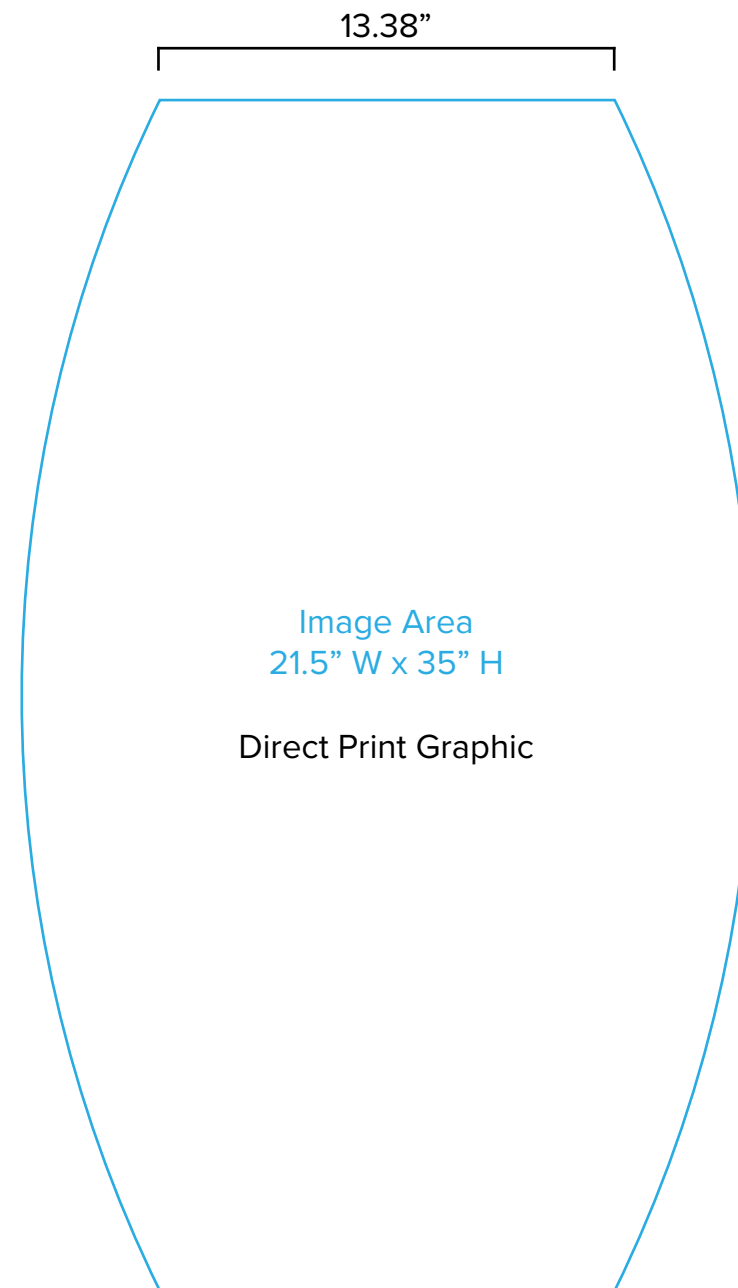

Graphic Template
10 x 10 Inline Exhibit
Backwall with Concave Rectangular Panel - SEG Graphic

NOTE: All Raster Art (jpg, tiff,psd, png, etc.) must be at least 100 dpi at print size.
Standard kits are often customized. Please check with Customer Service to ensure that this template matches your specific job.

Graphic Template Backwall Workstation – Direct Print Graphic

NOTE: All Raster Art (jpg, tiff,psd, png, etc.) must be at least 100 dpi at print size.
Standard kits are often customized. Please check with Customer Service to ensure that this template matches your specific job.

Graphic Template
Backwall Workstation Countertop – Vinyl Graphics
Graphics **NOT** included in base price. Please request pricing.

NOTE: All Raster Art (jpg, tiff,psd, png, etc.) must be at least 100 dpi at print size.
Standard kits are often customized. Please check with Customer Service to ensure that this template matches your specific job.

Graphic Template Portable Counter – Direct Print Graphic

SYM-408
Image Area
23.5" W x 37.5" H
Direct Print Graphic

NOTE: All Raster Art (jpg, tiff,psd, png, etc.) must be at least 100 dpi at print size.
Standard kits are often customized. Please check with Customer Service to ensure that this template matches your specific job.