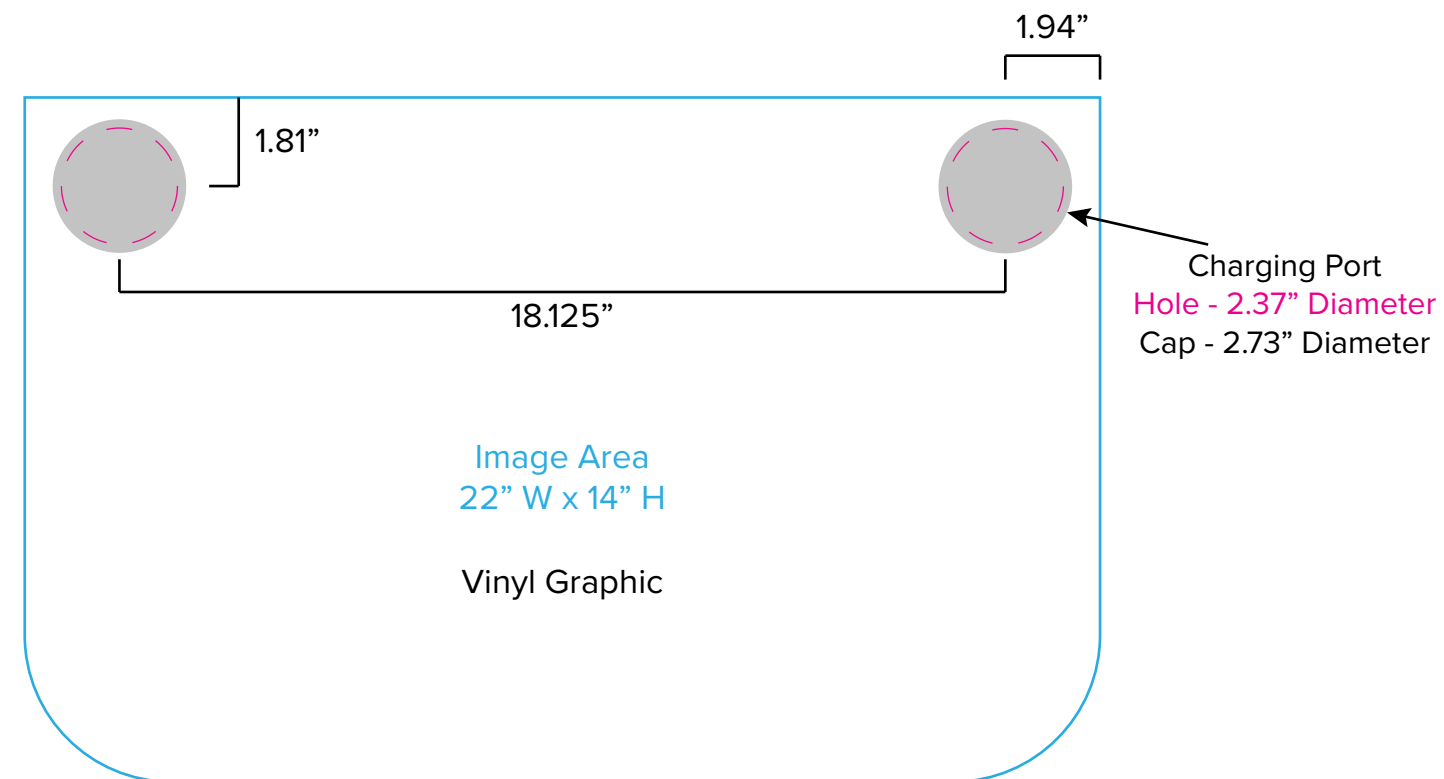

Graphic Template
10 x 10 Inline Exhibit
Backwall with Concave Rectangular Panel - SEG Graphic

NOTE: All Raster Art (jpg, tiff,psd, png, etc.) must be at least 100 dpi at print size.
Standard kits are often customized. Please check with Customer Service to ensure that this template matches your specific job.

Graphic Template Backwall Workstation – Direct Print Graphic

NOTE: All Raster Art (jpg, tiff,psd, png, etc.) must be at least 100 dpi at print size.
Standard kits are often customized. Please check with Customer Service to ensure that this template matches your specific job.

Graphic Template
Backwall Workstation Countertop – Vinyl Graphics
Graphics **NOT** included in base price. Please request pricing.

NOTE: All Raster Art (jpg, tiff,psd, png, etc.) must be at least 100 dpi at print size.
Standard kits are often customized. Please check with Customer Service to ensure that this template matches your specific job.

Graphic Template Portable Counter – Direct Print Graphic

SYM-408
Image Area
23.5" W x 37.5" H
Direct Print Graphic

NOTE: All Raster Art (jpg, tiff,psd, png, etc.) must be at least 100 dpi at print size.
Standard kits are often customized. Please check with Customer Service to ensure that this template matches your specific job.