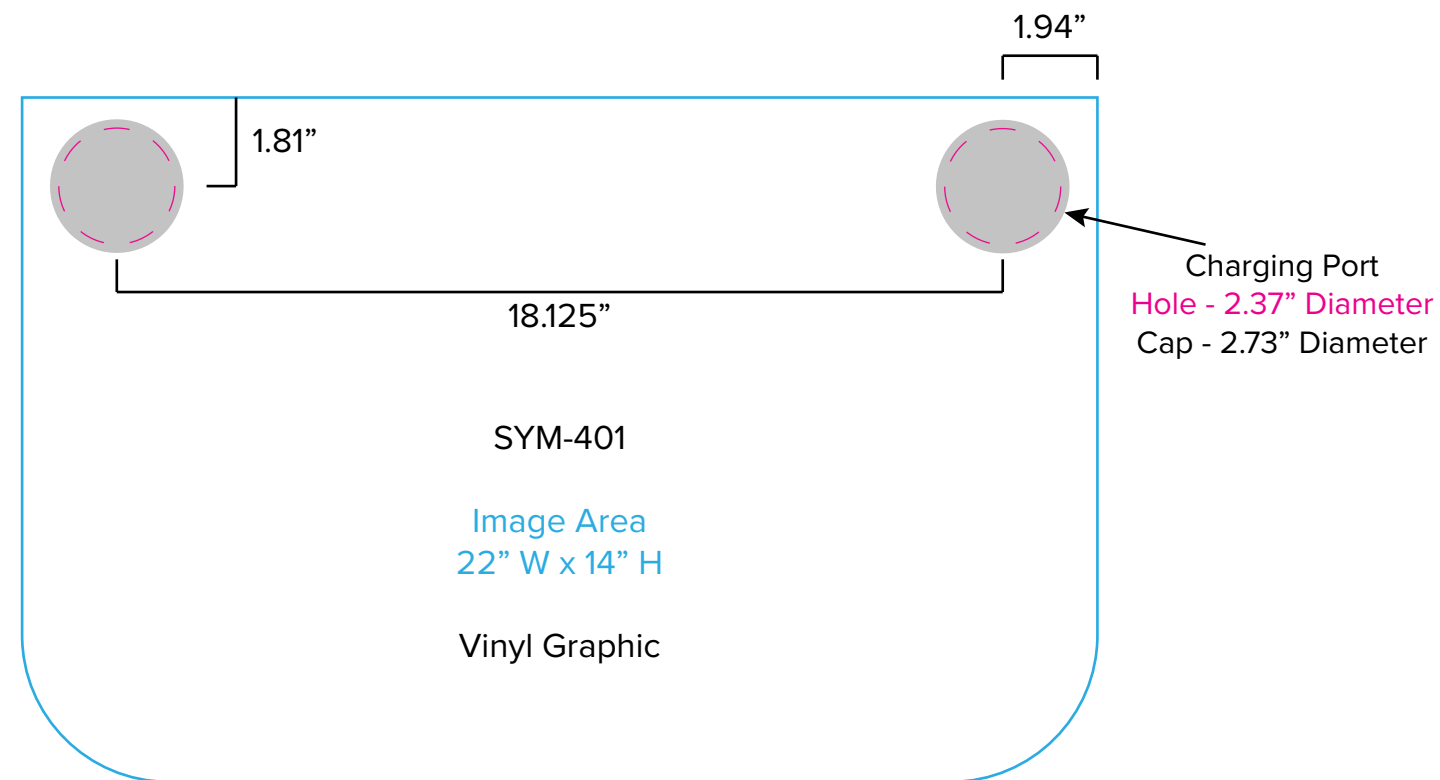

Graphic Template
10 x 10 Inline Exhibit
Backwall with Flat Arched Panels - SEG Graphics

NOTE: All Raster Art (jpg, tiff, psd, png, etc.) must be at least 100 dpi at print size.
Standard kits are often customized. Please check with Customer Service to ensure that this template matches your specific job.

Graphic Template Backwall Workstation – Direct Print Graphic

NOTE: All Raster Art (jpg, tiff,psd, png, etc.) must be at least 100 dpi at print size.
Standard kits are often customized. Please check with Customer Service to ensure that this template matches your specific job.

Graphic Template
Backwall Workstation Countertop – Vinyl Graphics
Graphics **NOT** included in base price. Please request pricing.

NOTE: All Raster Art (jpg, tiff,psd, png, etc.) must be at least 100 dpi at print size.
Standard kits are often customized. Please check with Customer Service to ensure that this template matches your specific job.

Graphic Template Portable Counter – Direct Print Graphic

NOTE: All Raster Art (jpg, tiff, psd, png, etc.) must be at least 100 dpi at print size.
Standard kits are often customized. Please check with Customer Service to ensure that this template matches your specific job.