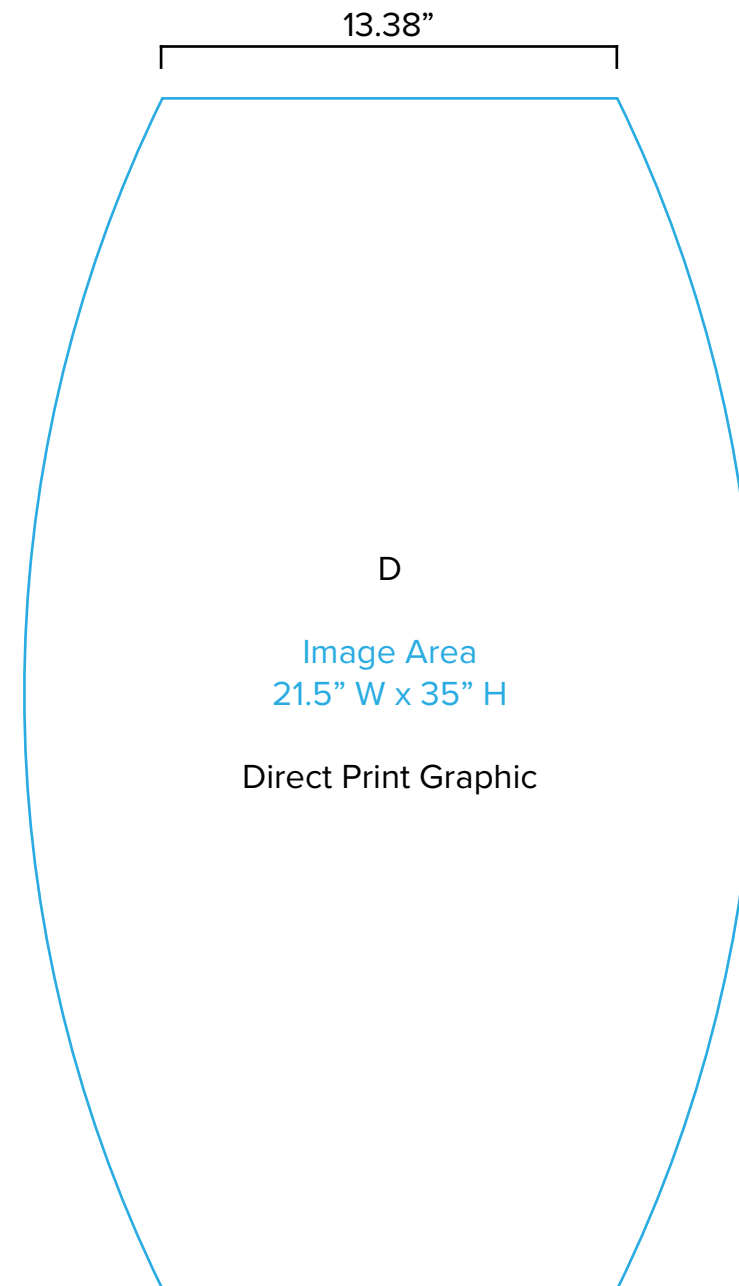

Graphic Template
10 x 10 Inline Exhibit
Backwall with Flat Arched Panels - SEG Graphics

NOTE: All Raster Art (jpg, tiff, psd, png, etc.) must be at least 100 dpi at print size.
Standard kits are often customized. Please check with Customer Service to ensure that this template matches your specific job.

Graphic Template Backwall Workstation – Direct Print Graphic

NOTE: All Raster Art (jpg, tiff,psd, png, etc.) must be at least 100 dpi at print size.
Standard kits are often customized. Please check with Customer Service to ensure that this template matches your specific job.

Graphic Template
Backwall Workstation Countertop – Vinyl Graphics
Graphics **NOT** included in base price. Please request pricing.

NOTE: All Raster Art (jpg, tiff,psd, png, etc.) must be at least 100 dpi at print size.
Standard kits are often customized. Please check with Customer Service to ensure that this template matches your specific job.

Graphic Template Portable Counter – Direct Print Graphic

NOTE: All Raster Art (jpg, tiff, psd, png, etc.) must be at least 100 dpi at print size.
Standard kits are often customized. Please check with Customer Service to ensure that this template matches your specific job.