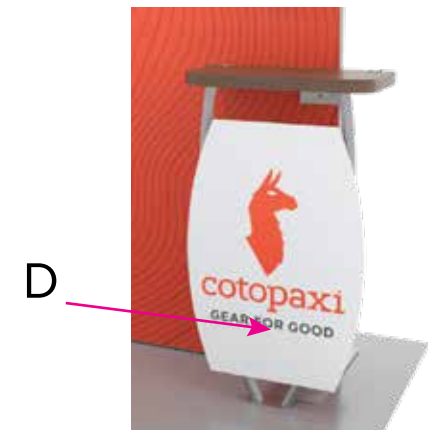

Graphic Template
10 x 10 Inline Exhibit
Backwall with Flat Arched Panels - SEG Graphics

NOTE: All Raster Art (jpg, tiff, psd, png, etc.) must be at least 100 dpi at print size.
Standard kits are often customized. Please check with Customer Service to ensure that this template matches your specific job.

Graphic Template Backwall Workstation – Direct Print Graphic

NOTE: All Raster Art (jpg, tiff,psd, png, etc.) must be at least 100 dpi at print size.
Standard kits are often customized. Please check with Customer Service to ensure that this template matches your specific job.