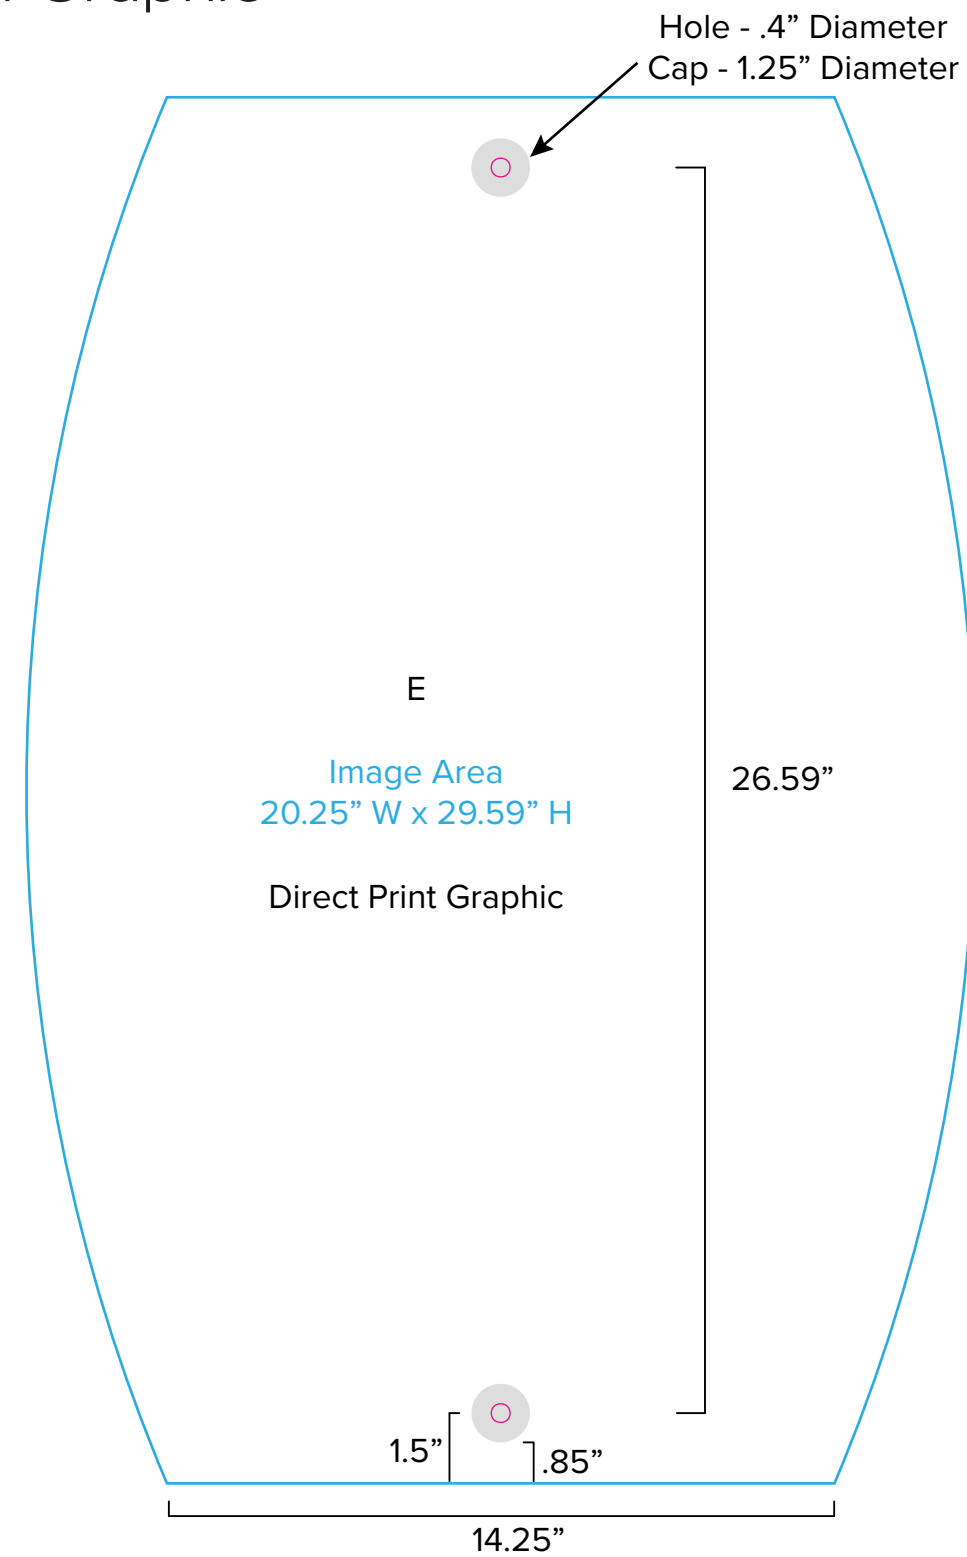

Graphic Template
10 x 10 Inline Exhibit
Backwall with Flat Arched Panels - SEG Graphics

NOTE: All Raster Art (jpg, tiff, psd, png, etc.) must be at least 100 dpi at print size.
Standard kits are often customized. Please check with Customer Service to ensure that this template matches your specific job.

Graphic Template Backwall Workstation – Direct Print Graphic

NOTE: All Raster Art (jpg, tiff,psd, png, etc.) must be at least 100 dpi at print size.
Standard kits are often customized. Please check with Customer Service to ensure that this template matches your specific job.

Graphic Template
Backwall Workstation Countertop – Vinyl Graphics
Graphics **NOT** included in base price. Please request pricing.

NOTE: All Raster Art (jpg, tiff,psd, png, etc.) must be at least 100 dpi at print size.
Standard kits are often customized. Please check with Customer Service to ensure that this template matches your specific job.

Graphic Template Portable Counter – Direct Print Graphic

NOTE: All Raster Art (jpg, tiff, psd, png, etc.) must be at least 100 dpi at print size.
Standard kits are often customized. Please check with Customer Service to ensure that this template matches your specific job.