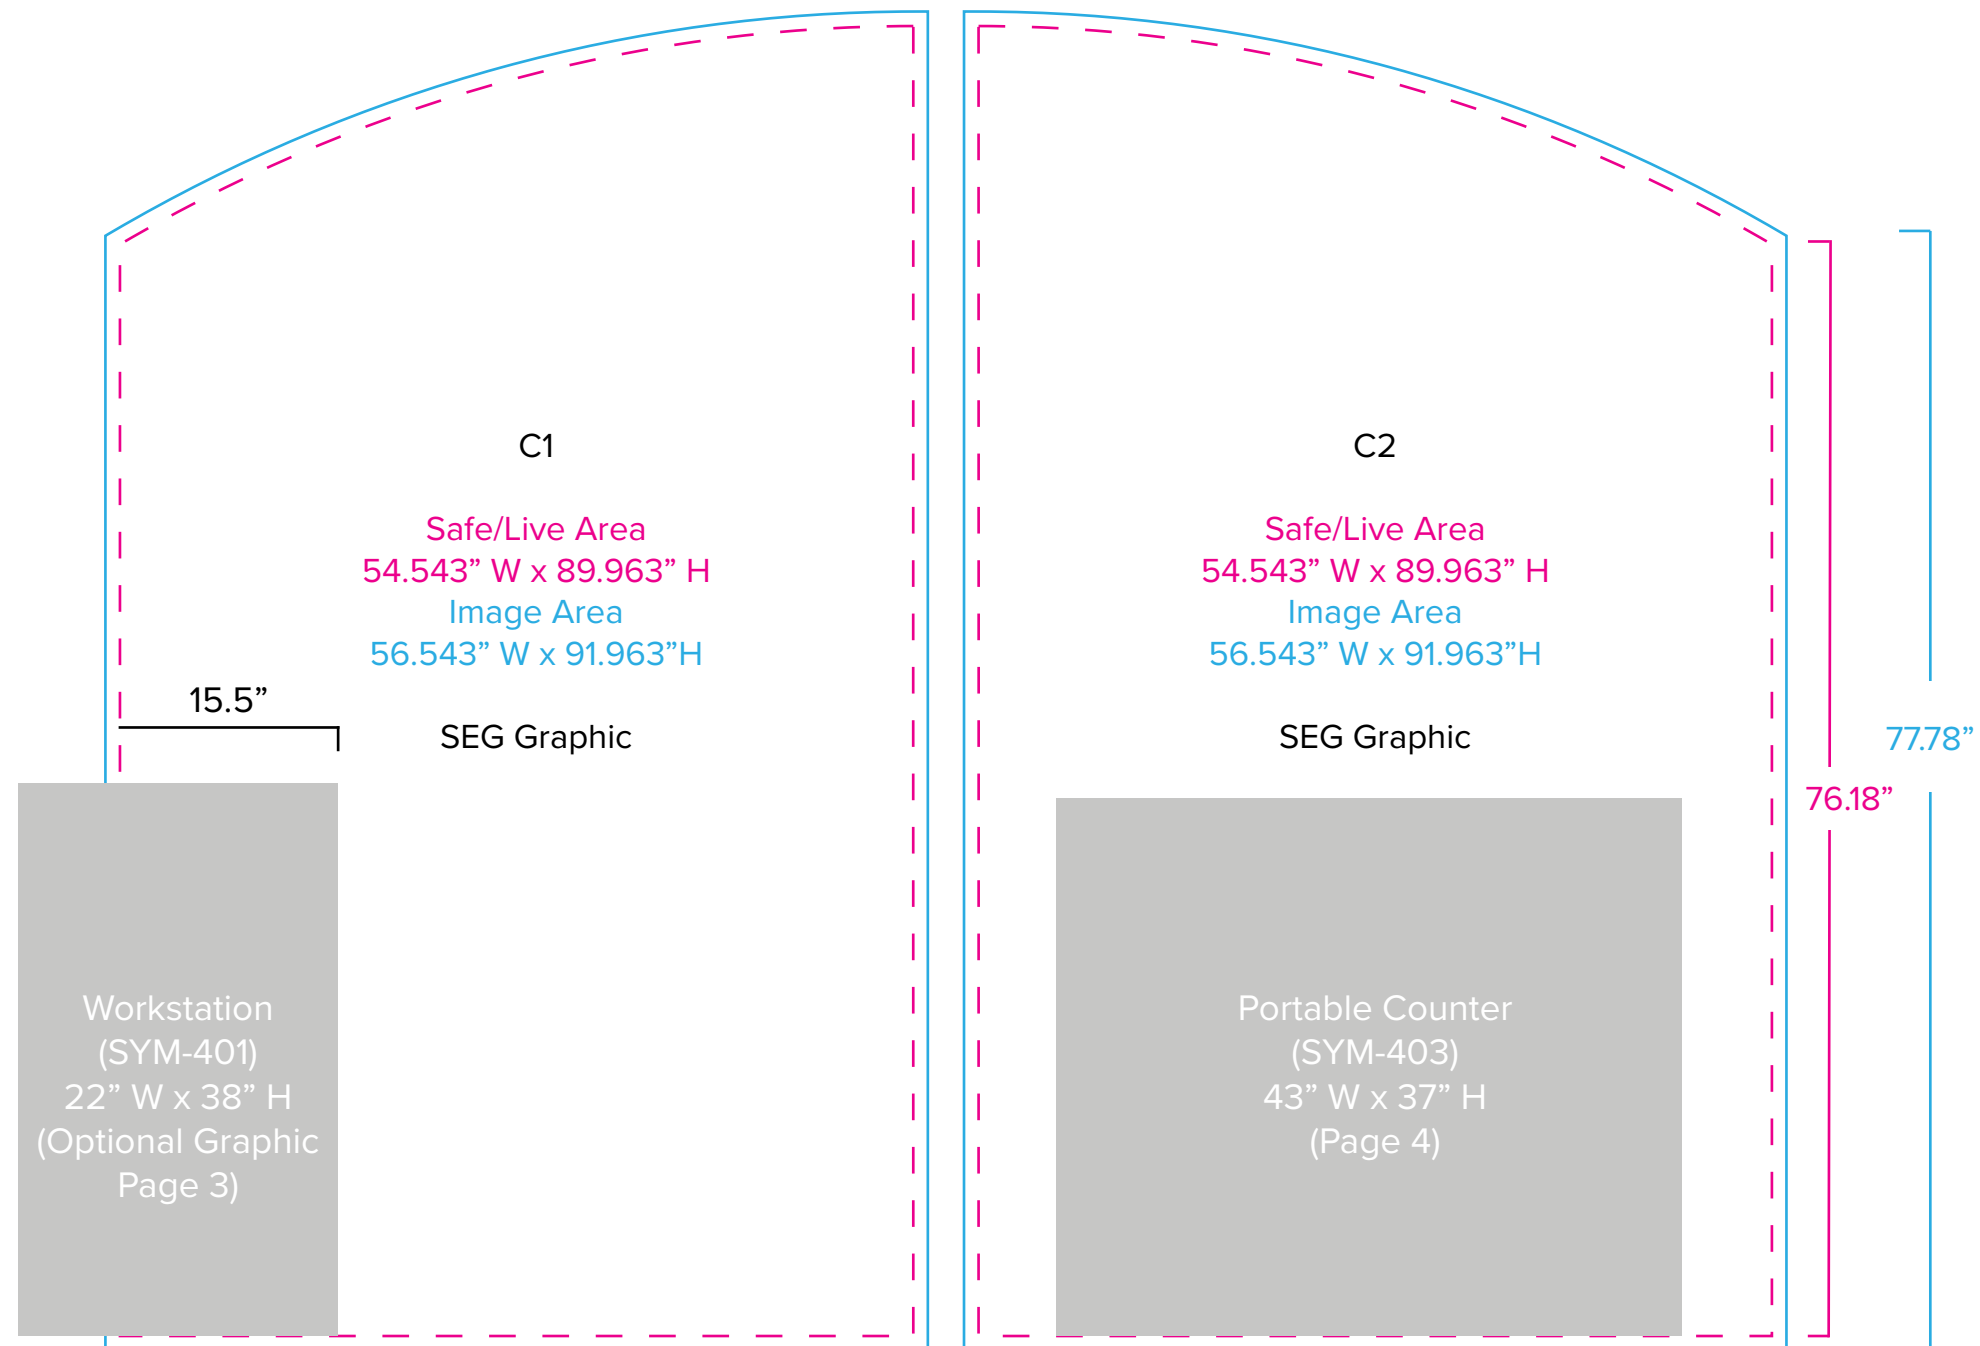

Graphic Template
10 x 10 Inline Exhibit
Backwall with Flat Arched Panels - SEG Graphics

NOTE: All Raster Art (jpg, tiff, psd, png, etc.) must be at least 100 dpi at print size.
Standard kits are often customized. Please check with Customer Service to ensure that this template matches your specific job.

Graphic Template Backwall Workstation – Direct Print Graphic

NOTE: All Raster Art (jpg, tiff,psd, png, etc.) must be at least 100 dpi at print size.
Standard kits are often customized. Please check with Customer Service to ensure that this template matches your specific job.

Graphic Template
Backwall Workstation Countertop – Vinyl Graphics
Graphics **NOT** included in base price. Please request pricing.

NOTE: All Raster Art (jpg, tiff,psd, png, etc.) must be at least 100 dpi at print size.
Standard kits are often customized. Please check with Customer Service to ensure that this template matches your specific job.

Graphic Template Portable Counter – Direct Print Graphic

NOTE: All Raster Art (jpg, tiff, psd, png, etc.) must be at least 100 dpi at print size.
Standard kits are often customized. Please check with Customer Service to ensure that this template matches your specific job.