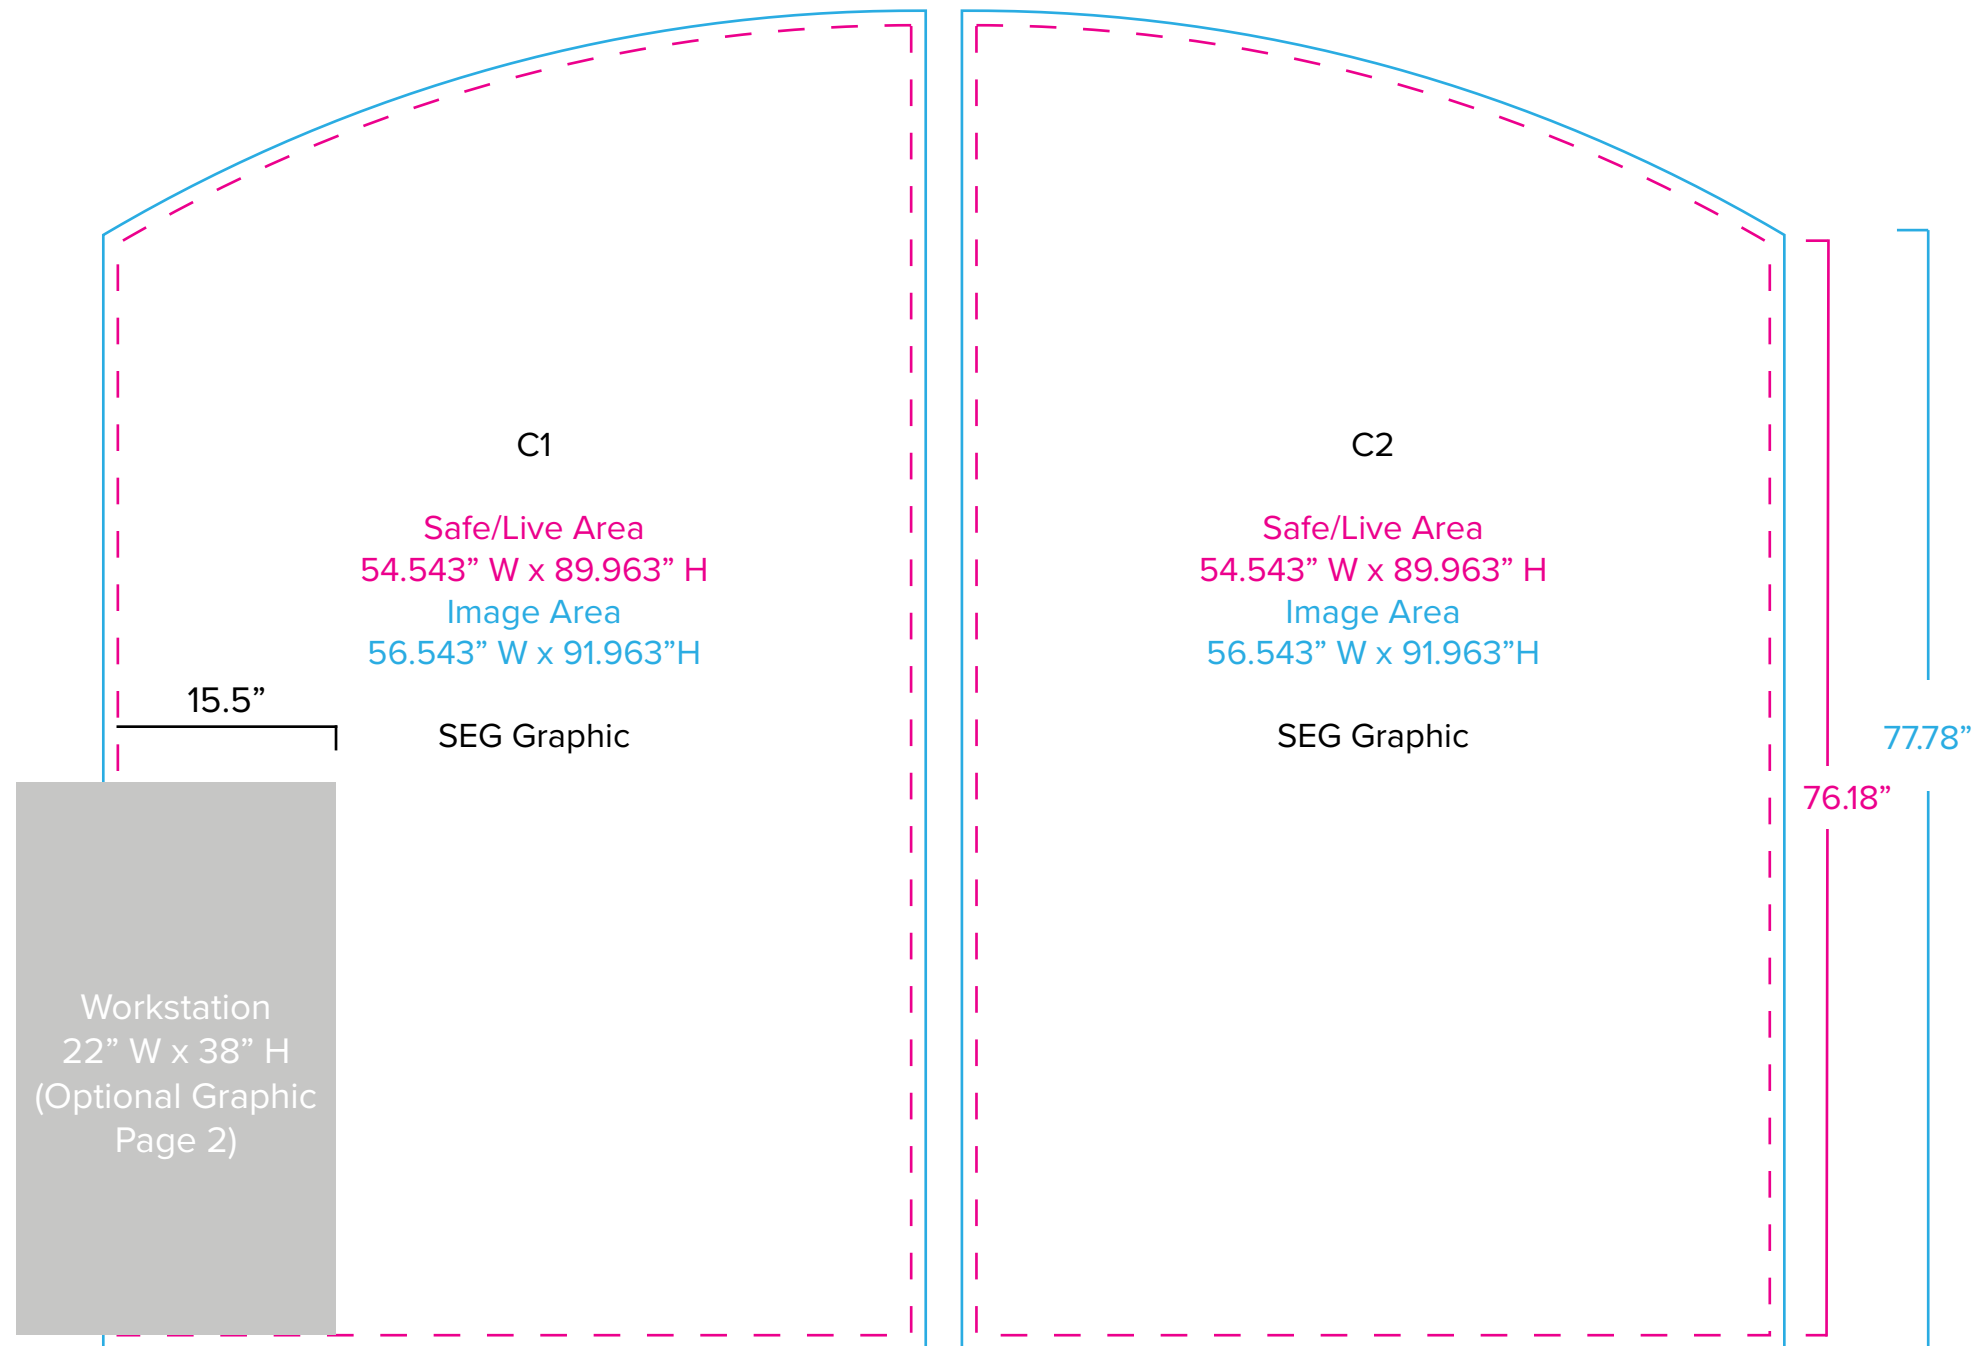

Graphic Template
10 x 10 Inline Exhibit
Backwall with Flat Arched Panels - SEG Graphics

NOTE: All Raster Art (jpg, tiff, psd, png, etc.) must be at least 100 dpi at print size.
Standard kits are often customized. Please check with Customer Service to ensure that this template matches your specific job.

Graphic Template
Backwall Workstation Countertop – Vinyl Graphics
Graphics **NOT** included in base price. Please request pricing.

NOTE: All Raster Art (jpg, tiff,psd, png, etc.) must be at least 100 dpi at print size.
Standard kits are often customized. Please check with Customer Service to ensure that this template matches your specific job.