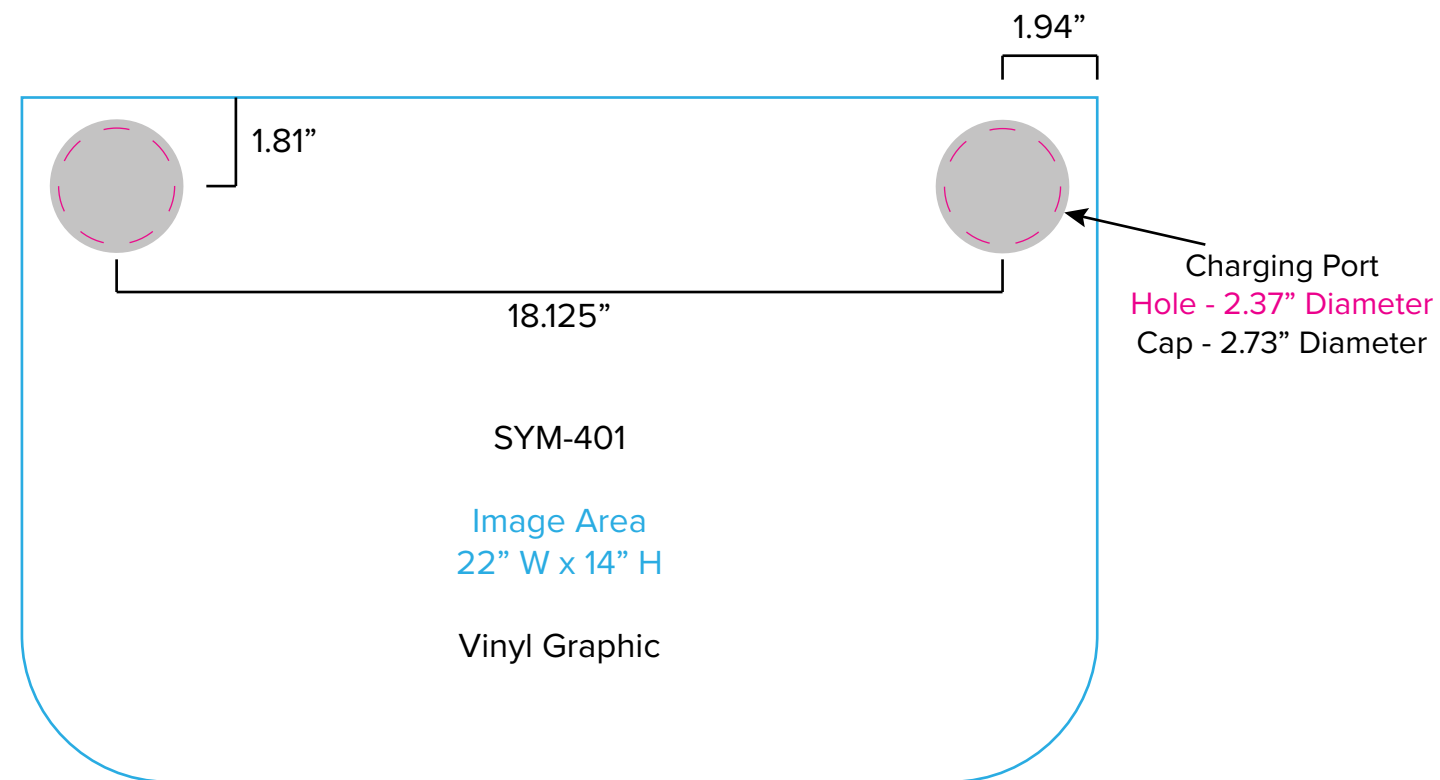

Graphic Template
10 x 10 Inline Exhibit
Backwall with Flat Arched Panels - SEG Graphics

NOTE: All Raster Art (jpg, tiff, psd, png, etc.) must be at least 100 dpi at print size.
Standard kits are often customized. Please check with Customer Service to ensure that this template matches your specific job.

Graphic Template
Backwall Workstation Countertop – Vinyl Graphics
Graphics **NOT** included in base price. Please request pricing.

NOTE: All Raster Art (jpg, tiff,psd, png, etc.) must be at least 100 dpi at print size.
Standard kits are often customized. Please check with Customer Service to ensure that this template matches your specific job.