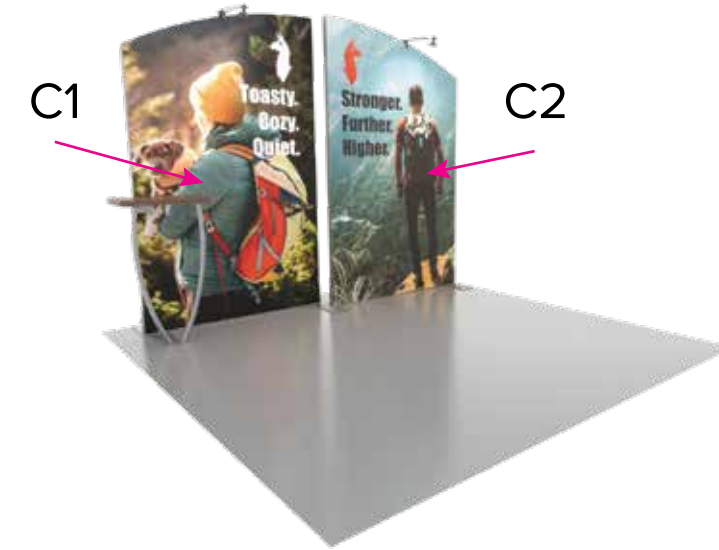

Graphic Template
10 x 10 Inline Exhibit
Backwall with Flat Arched Panels - SEG Graphics

NOTE: All Raster Art (jpg, tiff, psd, png, etc.) must be at least 100 dpi at print size.
Standard kits are often customized. Please check with Customer Service to ensure that this template matches your specific job.

Graphic Template
Backwall Workstation Countertop – Vinyl Graphics
Graphics **NOT** included in base price. Please request pricing.

NOTE: All Raster Art (jpg, tiff,psd, png, etc.) must be at least 100 dpi at print size.
Standard kits are often customized. Please check with Customer Service to ensure that this template matches your specific job.