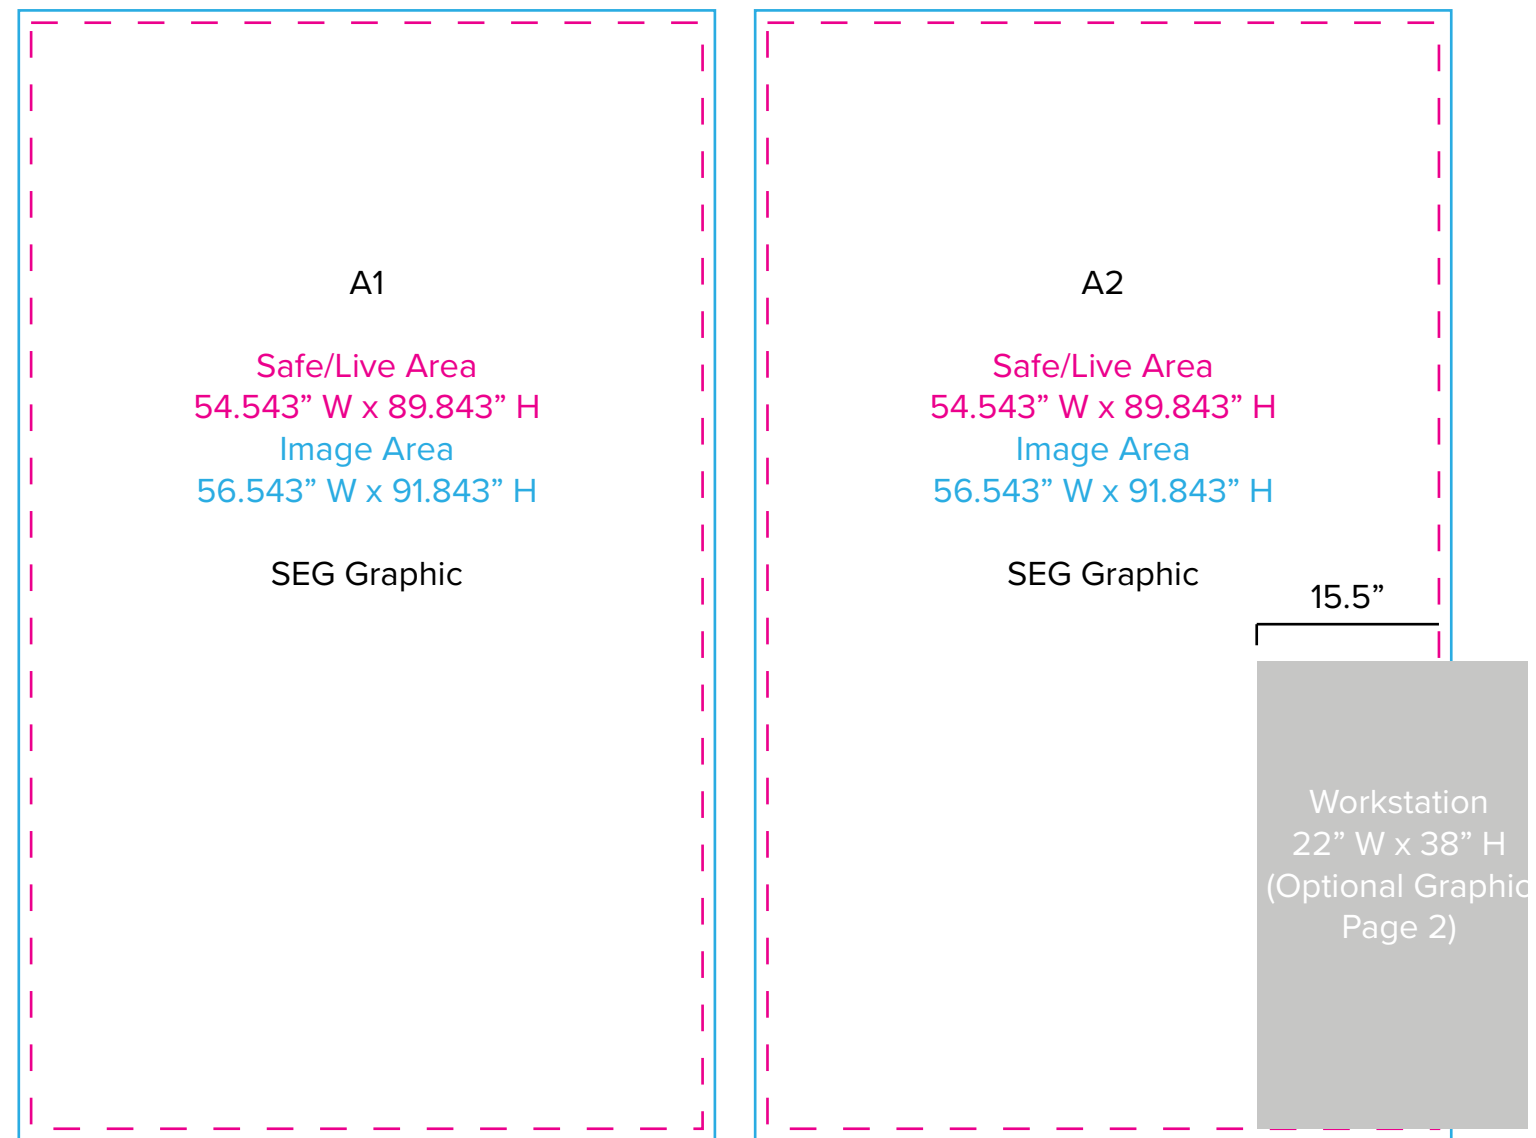

Graphic Template
10 x 10 Inline Exhibit
Backwall with Flat, Rectangular Panels - SEG Graphics

NOTE: All Raster Art (jpg, tiff,psd, png, etc.) must be at least 100 dpi at print size.
Standard kits are often customized. Please check with Customer Service to ensure that this template matches your specific job.

Graphic Template
Backwall Workstation Countertops – Vinyl Graphics
Graphics **NOT** included in base price. Please request pricing.

NOTE: All Raster Art (jpg, tiff,psd, png, etc.) must be at least 100 dpi at print size.
Standard kits are often customized. Please check with Customer Service to ensure that this template matches your specific job.