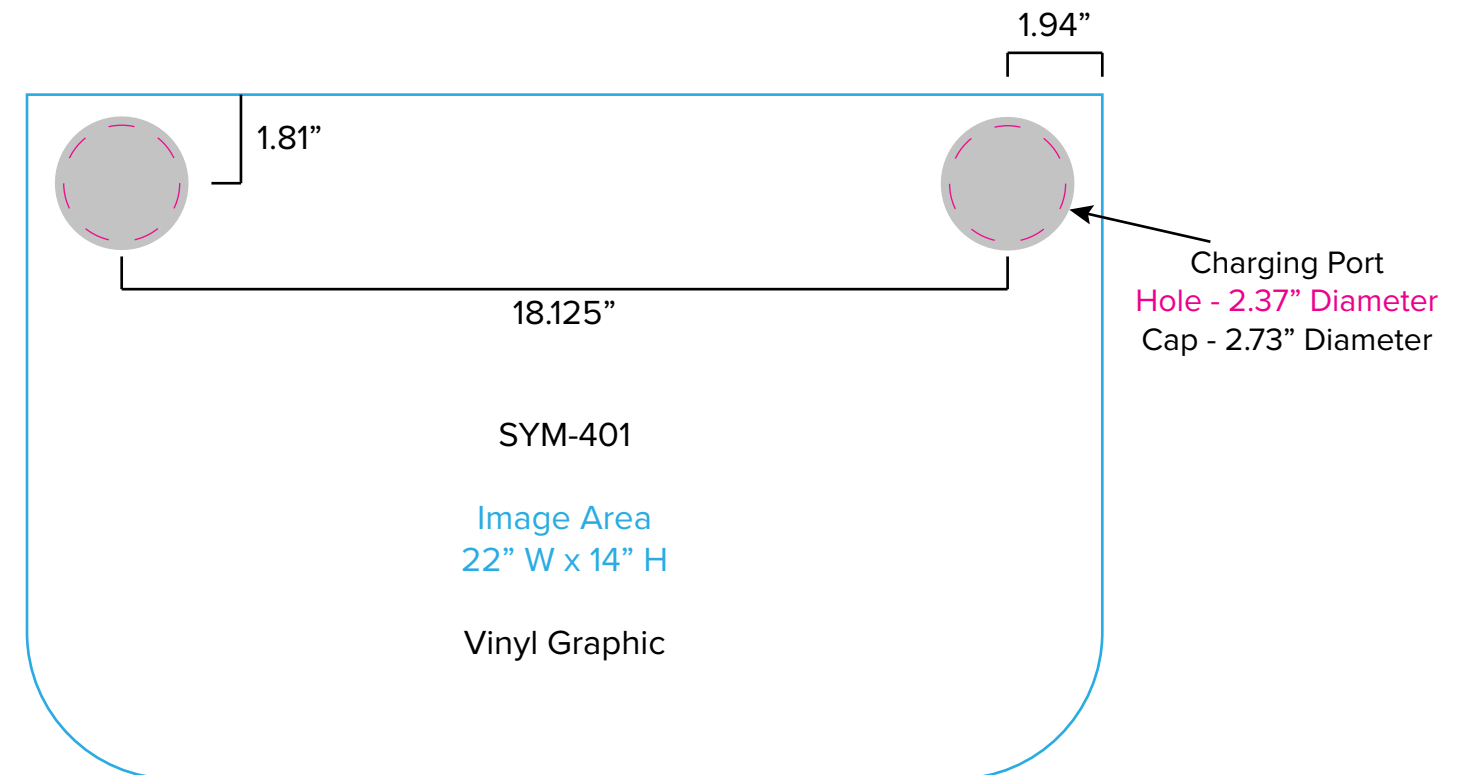

Graphic Template
10 x 10 Inline Exhibit
Backwall with Flat, Rectangular Panels - SEG Graphics

NOTE: All Raster Art (jpg, tiff,psd, png, etc.) must be at least 100 dpi at print size.
Standard kits are often customized. Please check with Customer Service to ensure that this template matches your specific job.

Graphic Template
Backwall Workstation Countertops – Vinyl Graphics
Graphics **NOT** included in base price. Please request pricing.

NOTE: All Raster Art (jpg, tiff,psd, png, etc.) must be at least 100 dpi at print size.
Standard kits are often customized. Please check with Customer Service to ensure that this template matches your specific job.