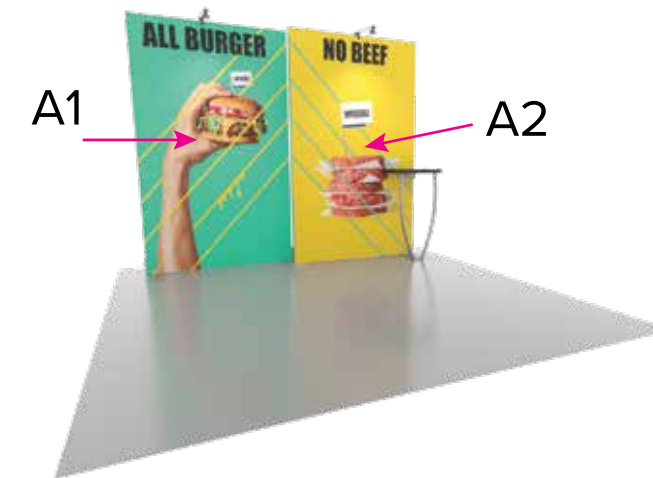

Graphic Template
10 x 10 Inline Exhibit
Backwall with Flat, Rectangular Panels - SEG Graphics

NOTE: All Raster Art (jpg, tiff,psd, png, etc.) must be at least 100 dpi at print size.
Standard kits are often customized. Please check with Customer Service to ensure that this template matches your specific job.

Graphic Template
Backwall Workstation Countertops – Vinyl Graphics
Graphics **NOT** included in base price. Please request pricing.

NOTE: All Raster Art (jpg, tiff,psd, png, etc.) must be at least 100 dpi at print size.
Standard kits are often customized. Please check with Customer Service to ensure that this template matches your specific job.