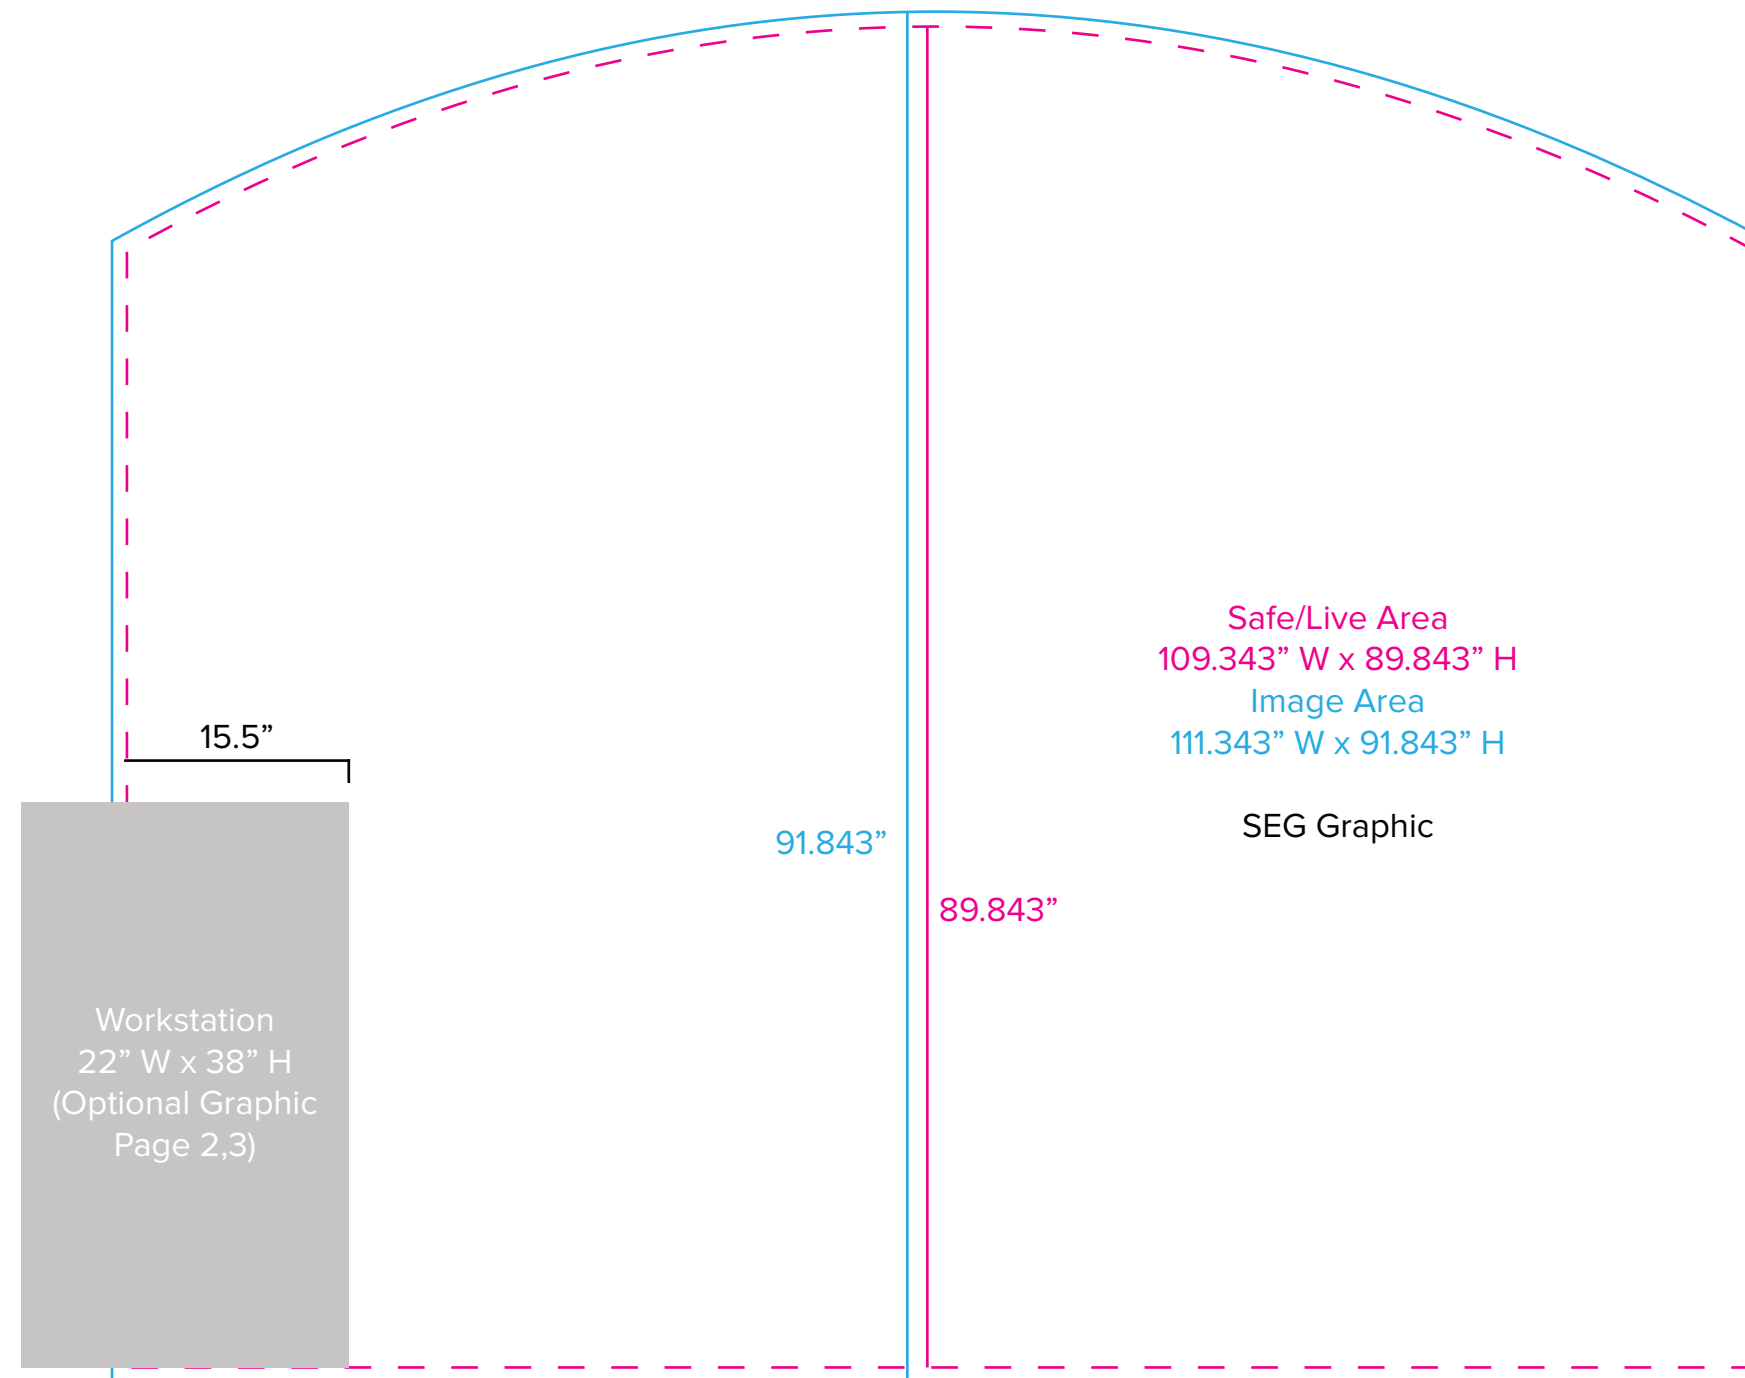

Graphic Template  
10 x 10 Inline Exhibit  
Flat, Arched Backwall - SEG Graphics

NOTE: All Raster Art (jpg, tiff,psd, png, etc.) must be at least 100 dpi at print size.  
Standard kits are often customized. Please check with Customer Service to ensure that this template matches your specific job.

Graphic Template  
Backwall Workstation Countertop – Vinyl Graphics  
Graphics **NOT** included in base price. Please request pricing.

NOTE: All Raster Art (jpg, tiff,psd, png, etc.) must be at least 100 dpi at print size.  
Standard kits are often customized. Please check with Customer Service to ensure that this template matches your specific job.

# Graphic Template Portable Counter – Direct Print Graphic

SYM-402

Image Area  
15" W x 29.5" H

Direct Print Graphic

NOTE: All Raster Art (jpg, tiff,psd, png, etc.) must be at least 100 dpi at print size.  
Standard kits are often customized. Please check with Customer Service to ensure that this template matches your specific job.