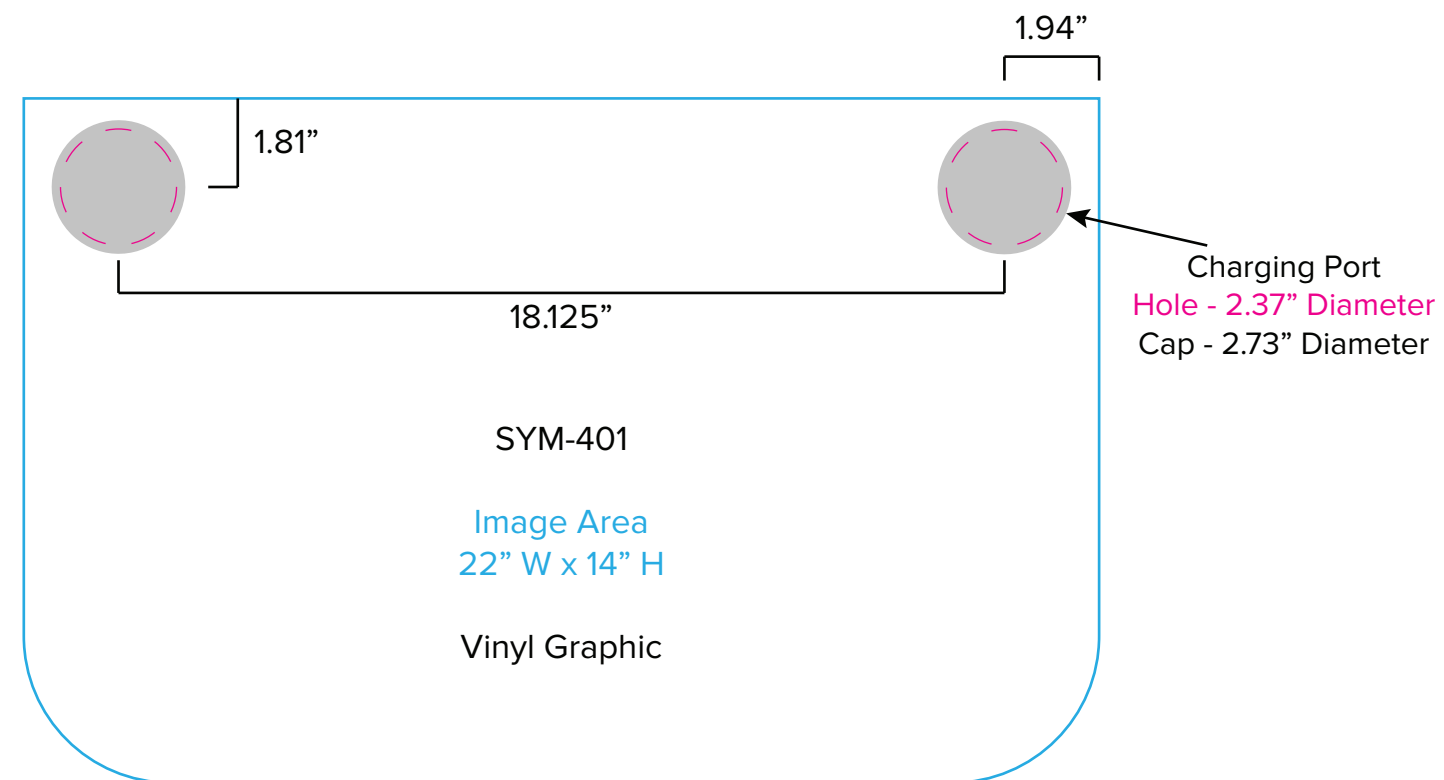

Graphic Template  
10 x 10 Inline Exhibit  
Flat, Arched Backwall - SEG Graphics

NOTE: All Raster Art (jpg, tiff,psd, png, etc.) must be at least 100 dpi at print size.  
Standard kits are often customized. Please check with Customer Service to ensure that this template matches your specific job.

Graphic Template  
Backwall Workstation Countertop – Vinyl Graphics  
Graphics **NOT** included in base price. Please request pricing.

NOTE: All Raster Art (jpg, tiff,psd, png, etc.) must be at least 100 dpi at print size.  
Standard kits are often customized. Please check with Customer Service to ensure that this template matches your specific job.

# Graphic Template Portable Counter – Direct Print Graphic

SYM-402

Image Area  
15" W x 29.5" H

Direct Print Graphic

NOTE: All Raster Art (jpg, tiff,psd, png, etc.) must be at least 100 dpi at print size.  
Standard kits are often customized. Please check with Customer Service to ensure that this template matches your specific job.