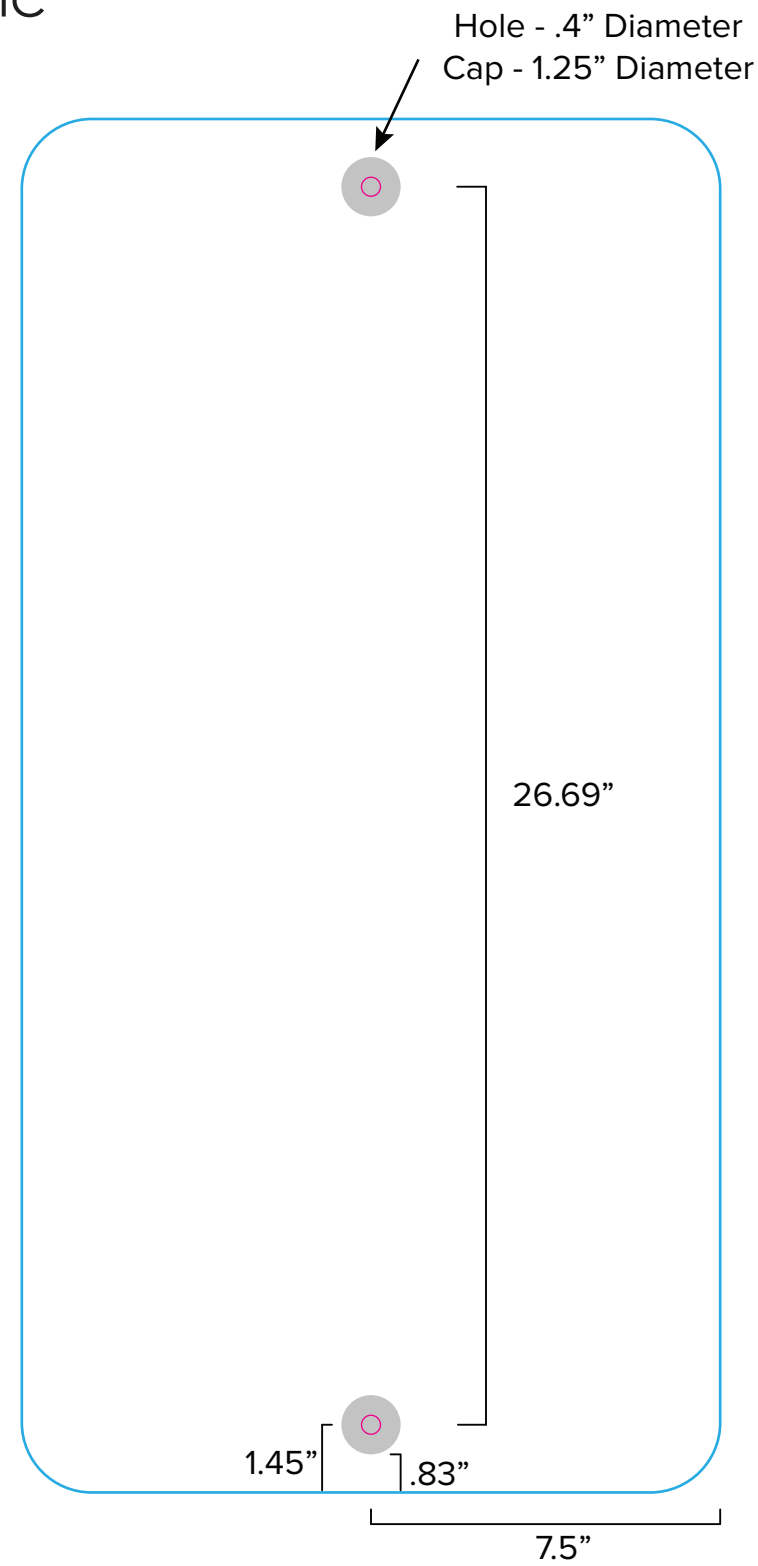

Graphic Template Portable Counter – Direct Print Graphic

SYM-402

Image Area
15" W x 29.5" H

Direct Print Graphic