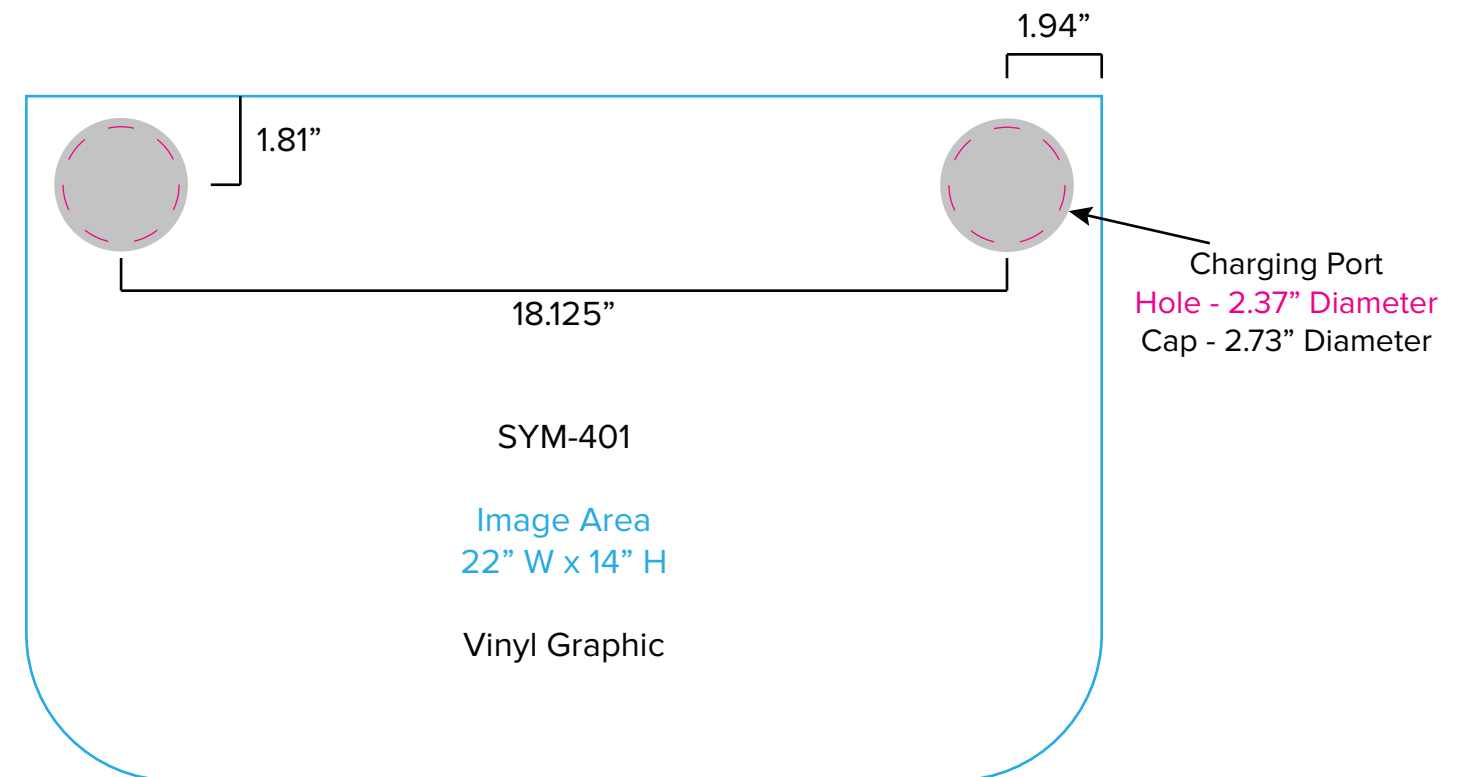

Graphic Template
10 x 10 Inline Exhibit
Flat, Arched Backwall - SEG Graphics

NOTE: All Raster Art (jpg, tiff,psd, png, etc.) must be at least 100 dpi at print size.
Standard kits are often customized. Please check with Customer Service to ensure that this template matches your specific job.

Graphic Template
Backwall Workstation Countertops – Vinyl Graphics
Graphics **NOT** included in base price. Please request pricing.

NOTE: All Raster Art (jpg, tiff,psd, png, etc.) must be at least 100 dpi at print size.
Standard kits are often customized. Please check with Customer Service to ensure that this template matches your specific job.