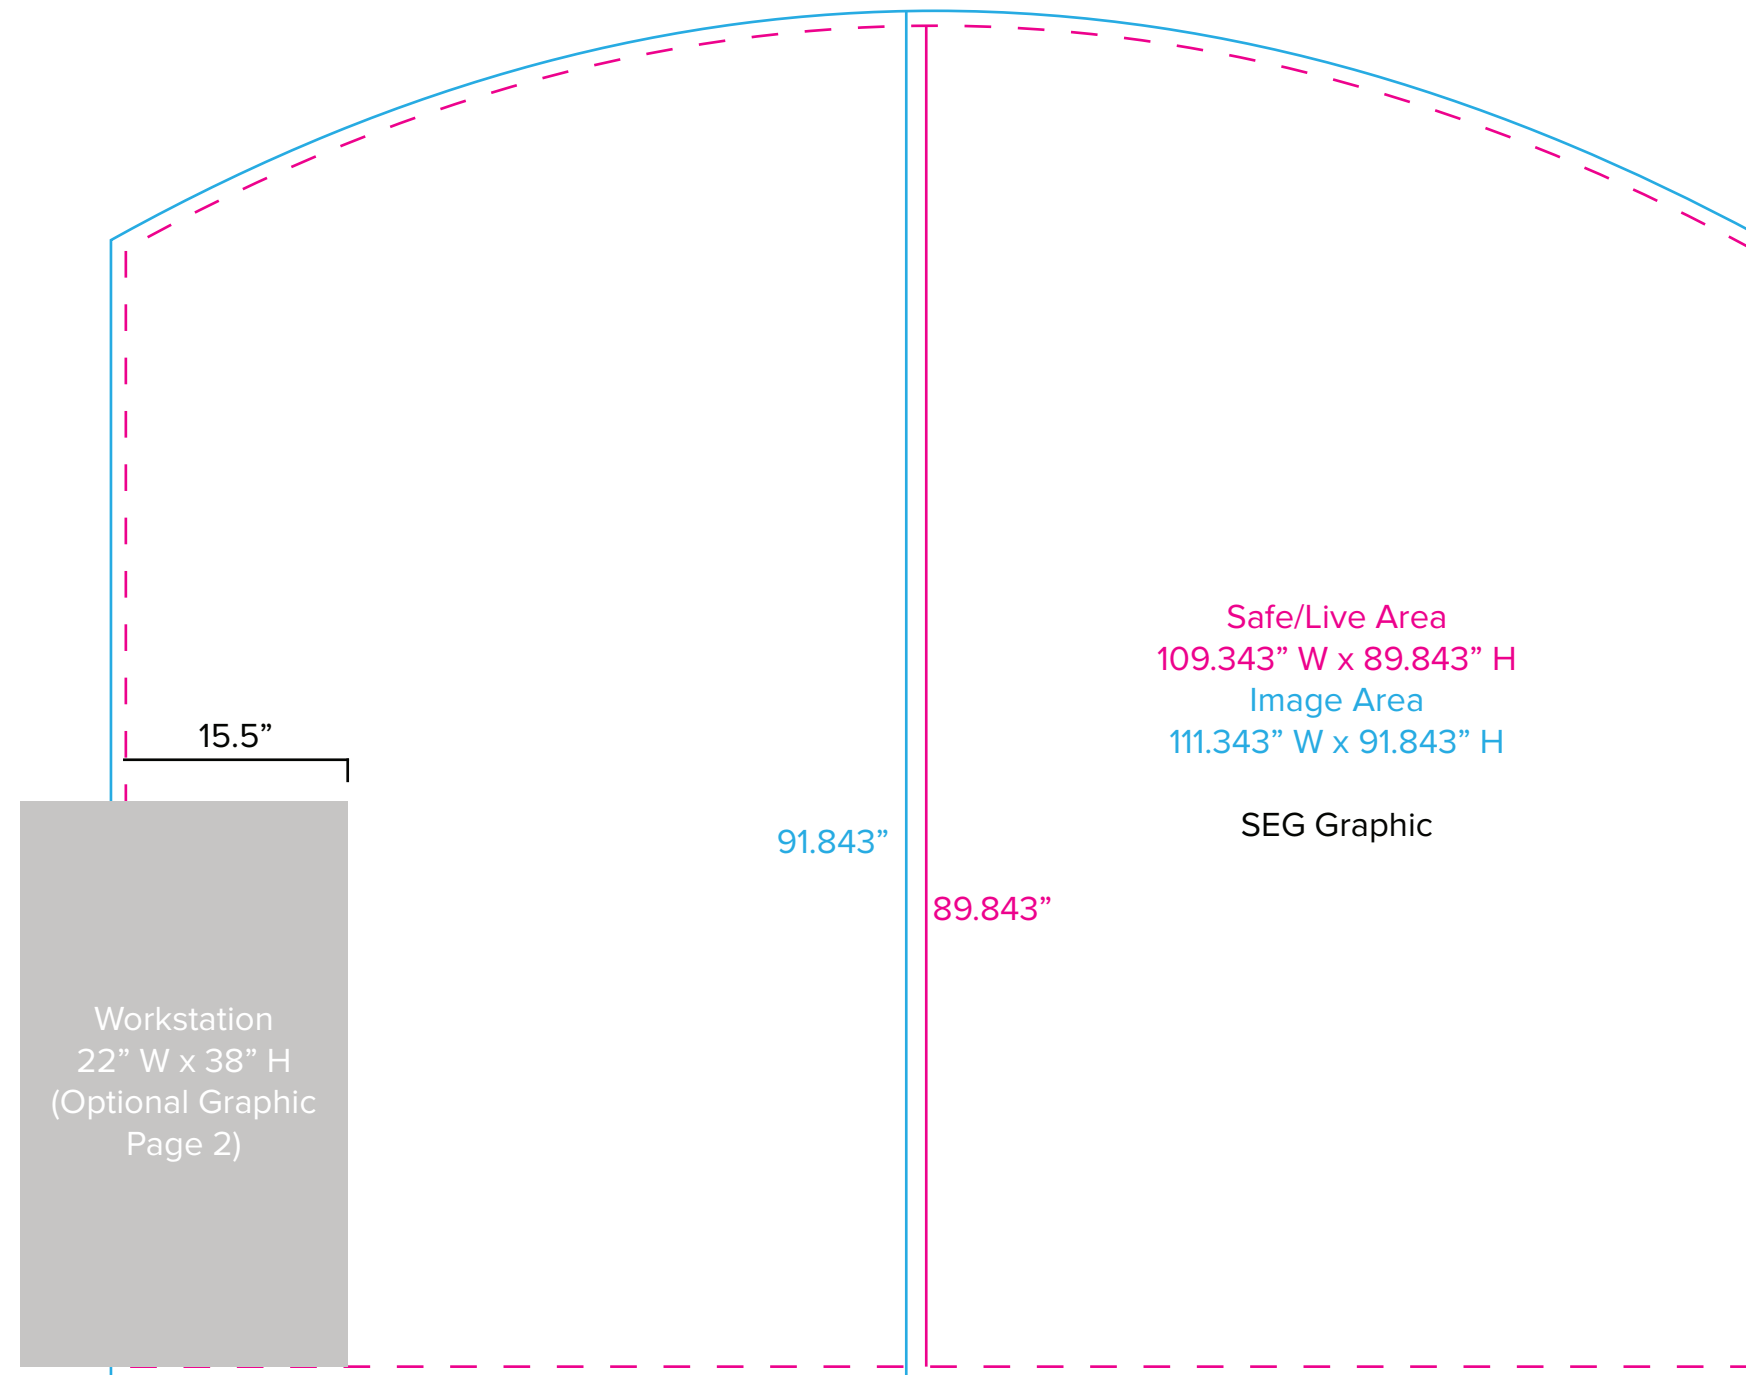

Graphic Template
10 x 10 Inline Exhibit
Flat, Arched Backwall - SEG Graphics

NOTE: All Raster Art (jpg, tiff,psd, png, etc.) must be at least 100 dpi at print size.
Standard kits are often customized. Please check with Customer Service to ensure that this template matches your specific job.

Graphic Template
Backwall Workstation Countertops – Vinyl Graphics
Graphics **NOT** included in base price. Please request pricing.

NOTE: All Raster Art (jpg, tiff,psd, png, etc.) must be at least 100 dpi at print size.
Standard kits are often customized. Please check with Customer Service to ensure that this template matches your specific job.