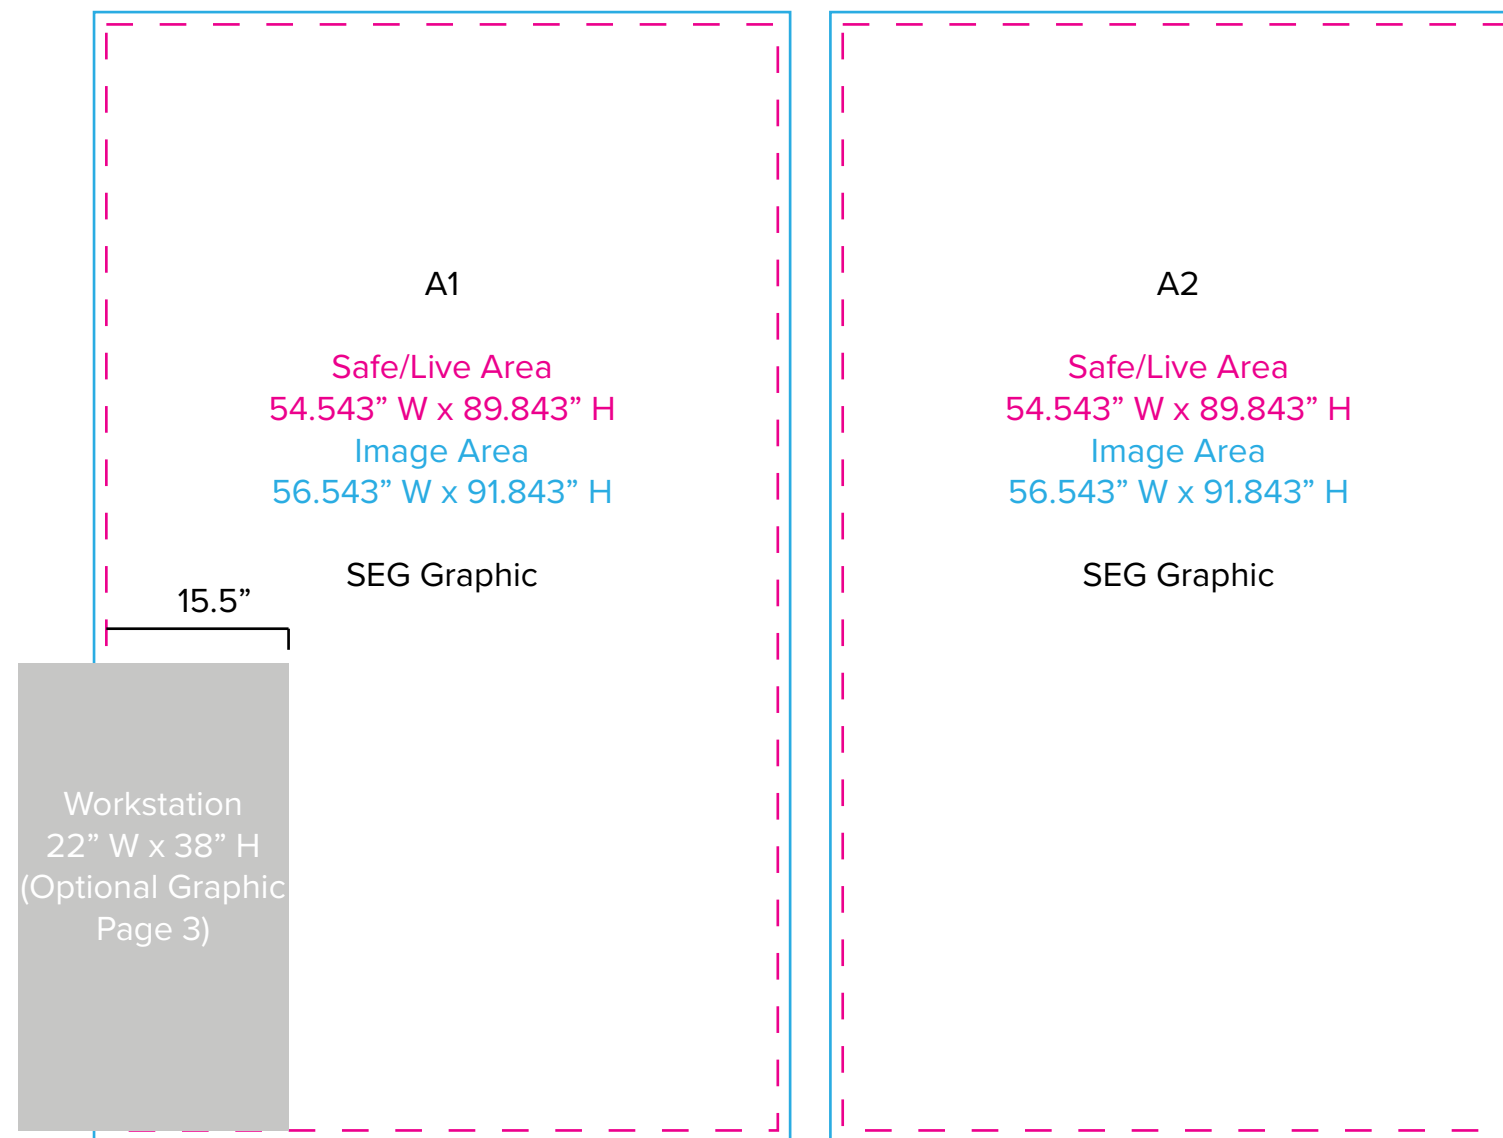

Graphic Template
10 x 10 Inline Exhibit
Backwall with Flat, Rectangular Panels - SEG Graphics

NOTE: All Raster Art (jpg, tiff,psd, png, etc.) must be at least 100 dpi at print size.
Standard kits are often customized. Please check with Customer Service to ensure that this template matches your specific job.

Graphic Template
Backwall Workstation Countertops – Vinyl Graphics
Graphics **NOT** included in base price. Please request pricing.

NOTE: All Raster Art (jpg, tiff,psd, png, etc.) must be at least 100 dpi at print size.
Standard kits are often customized. Please check with Customer Service to ensure that this template matches your specific job.

Graphic Template
Portable Counter – Direct Print Graphic

NOTE: All Raster Art (jpg, tiff, psd, png, etc.) must be at least 100 dpi at print size.
Standard kits are often customized. Please check with Customer Service to ensure that this template matches your specific job.