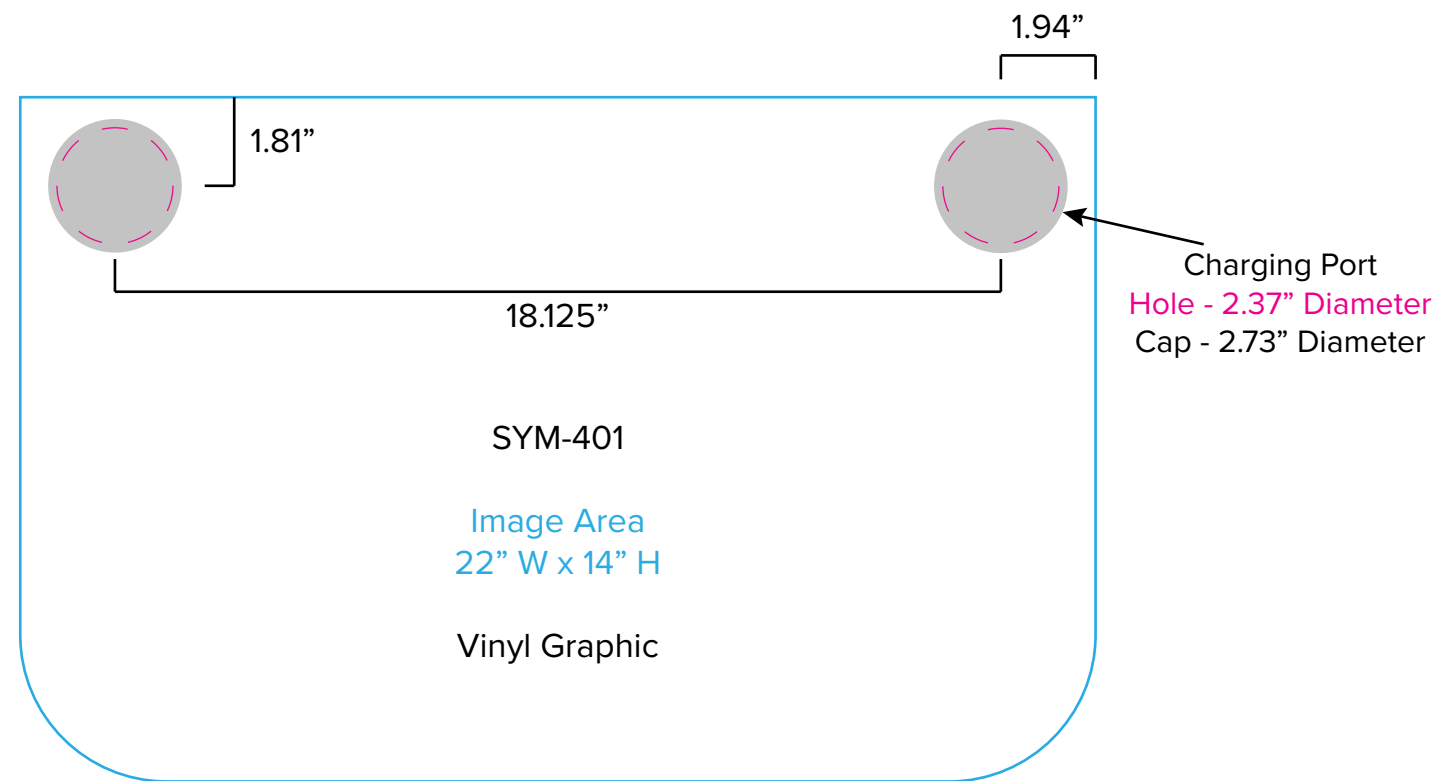

Graphic Template
10 x 10 Inline Exhibit
Backwall with Flat, Rectangular Panels - SEG Graphics

NOTE: All Raster Art (jpg, tiff,psd, png, etc.) must be at least 100 dpi at print size.
Standard kits are often customized. Please check with Customer Service to ensure that this template matches your specific job.

Graphic Template
Backwall Workstation Countertops – Vinyl Graphics
Graphics **NOT** included in base price. Please request pricing.

NOTE: All Raster Art (jpg, tiff,psd, png, etc.) must be at least 100 dpi at print size.
Standard kits are often customized. Please check with Customer Service to ensure that this template matches your specific job.

Graphic Template
Portable Counter – Direct Print Graphic

NOTE: All Raster Art (jpg, tiff, psd, png, etc.) must be at least 100 dpi at print size.
Standard kits are often customized. Please check with Customer Service to ensure that this template matches your specific job.