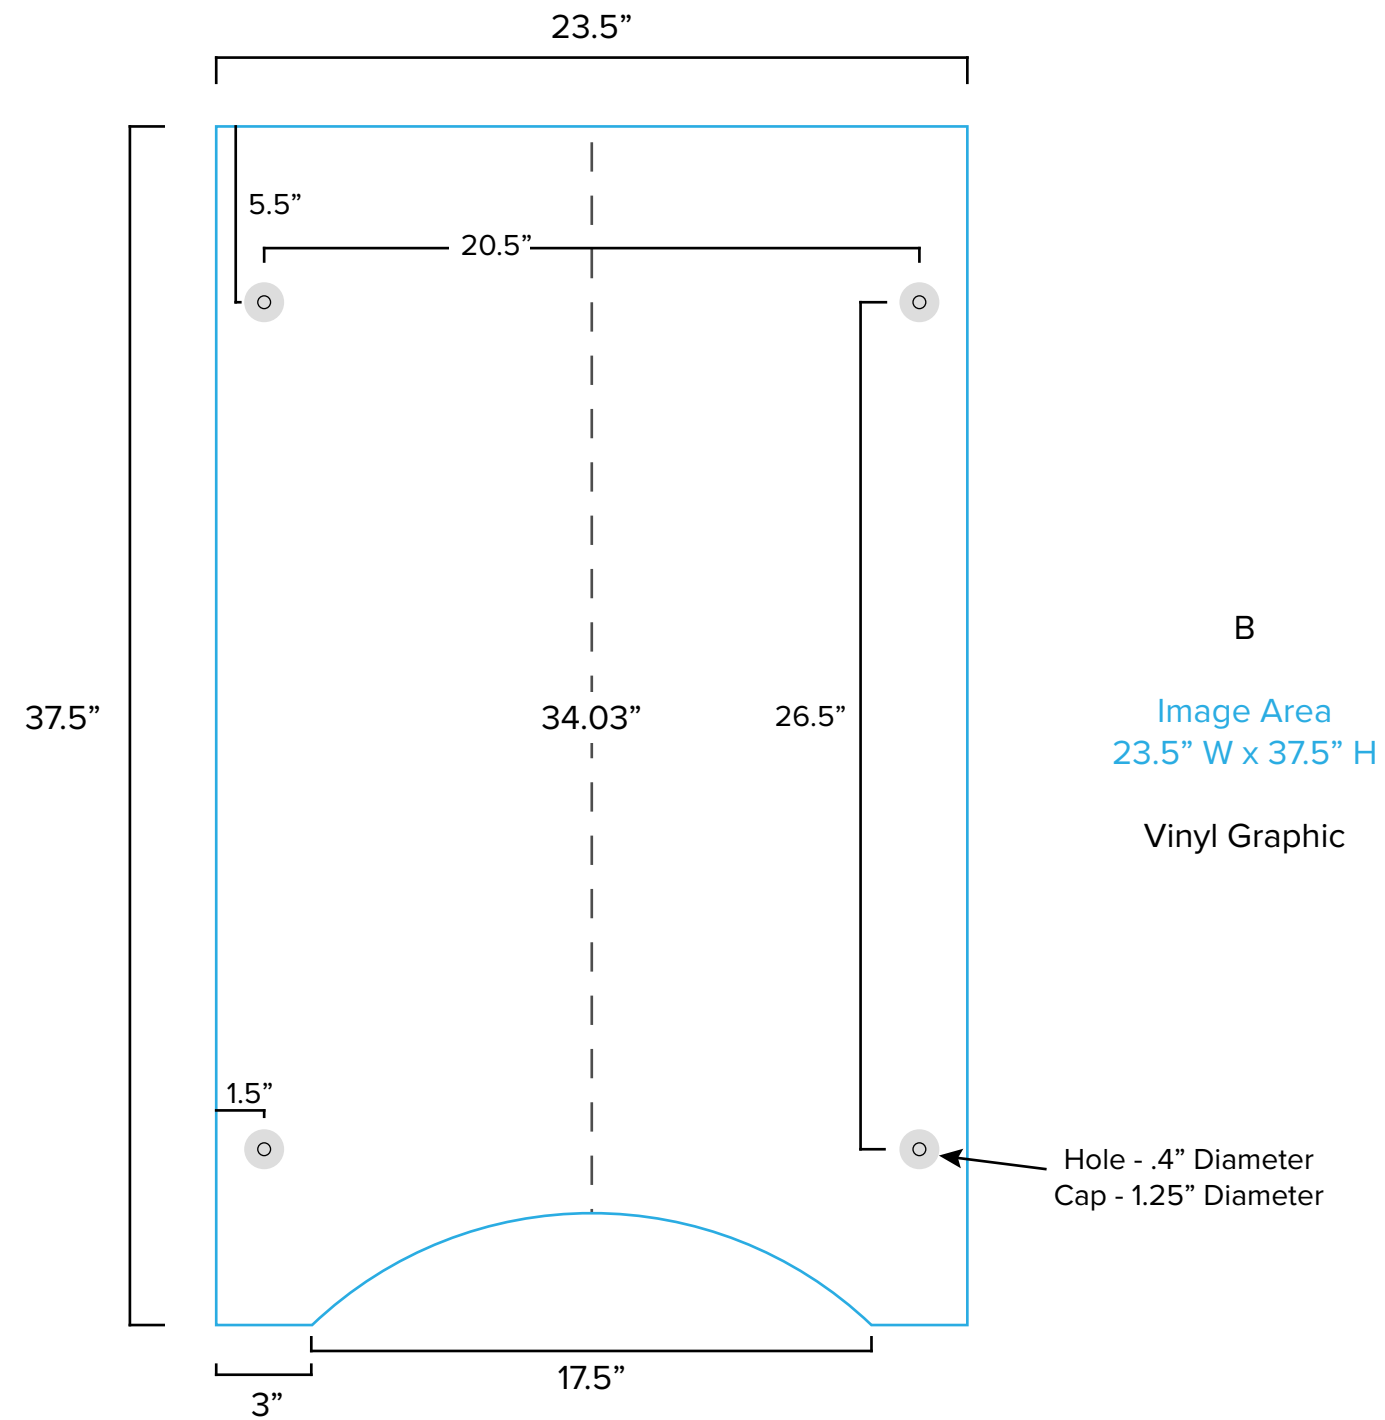

Graphic Template
10 x 10 Inline Exhibit
Backwall with Flat, Rectangular Panels - SEG Graphics

NOTE: All Raster Art (jpg, tiff,psd, png, etc.) must be at least 100 dpi at print size.
Standard kits are often customized. Please check with Customer Service to ensure that this template matches your specific job.

Graphic Template
Backwall Workstation Countertops – Vinyl Graphics
Graphics **NOT** included in base price. Please request pricing.

NOTE: All Raster Art (jpg, tiff,psd, png, etc.) must be at least 100 dpi at print size.
Standard kits are often customized. Please check with Customer Service to ensure that this template matches your specific job.

Graphic Template
Portable Counter – Direct Print Graphic

NOTE: All Raster Art (jpg, tiff, psd, png, etc.) must be at least 100 dpi at print size.
Standard kits are often customized. Please check with Customer Service to ensure that this template matches your specific job.