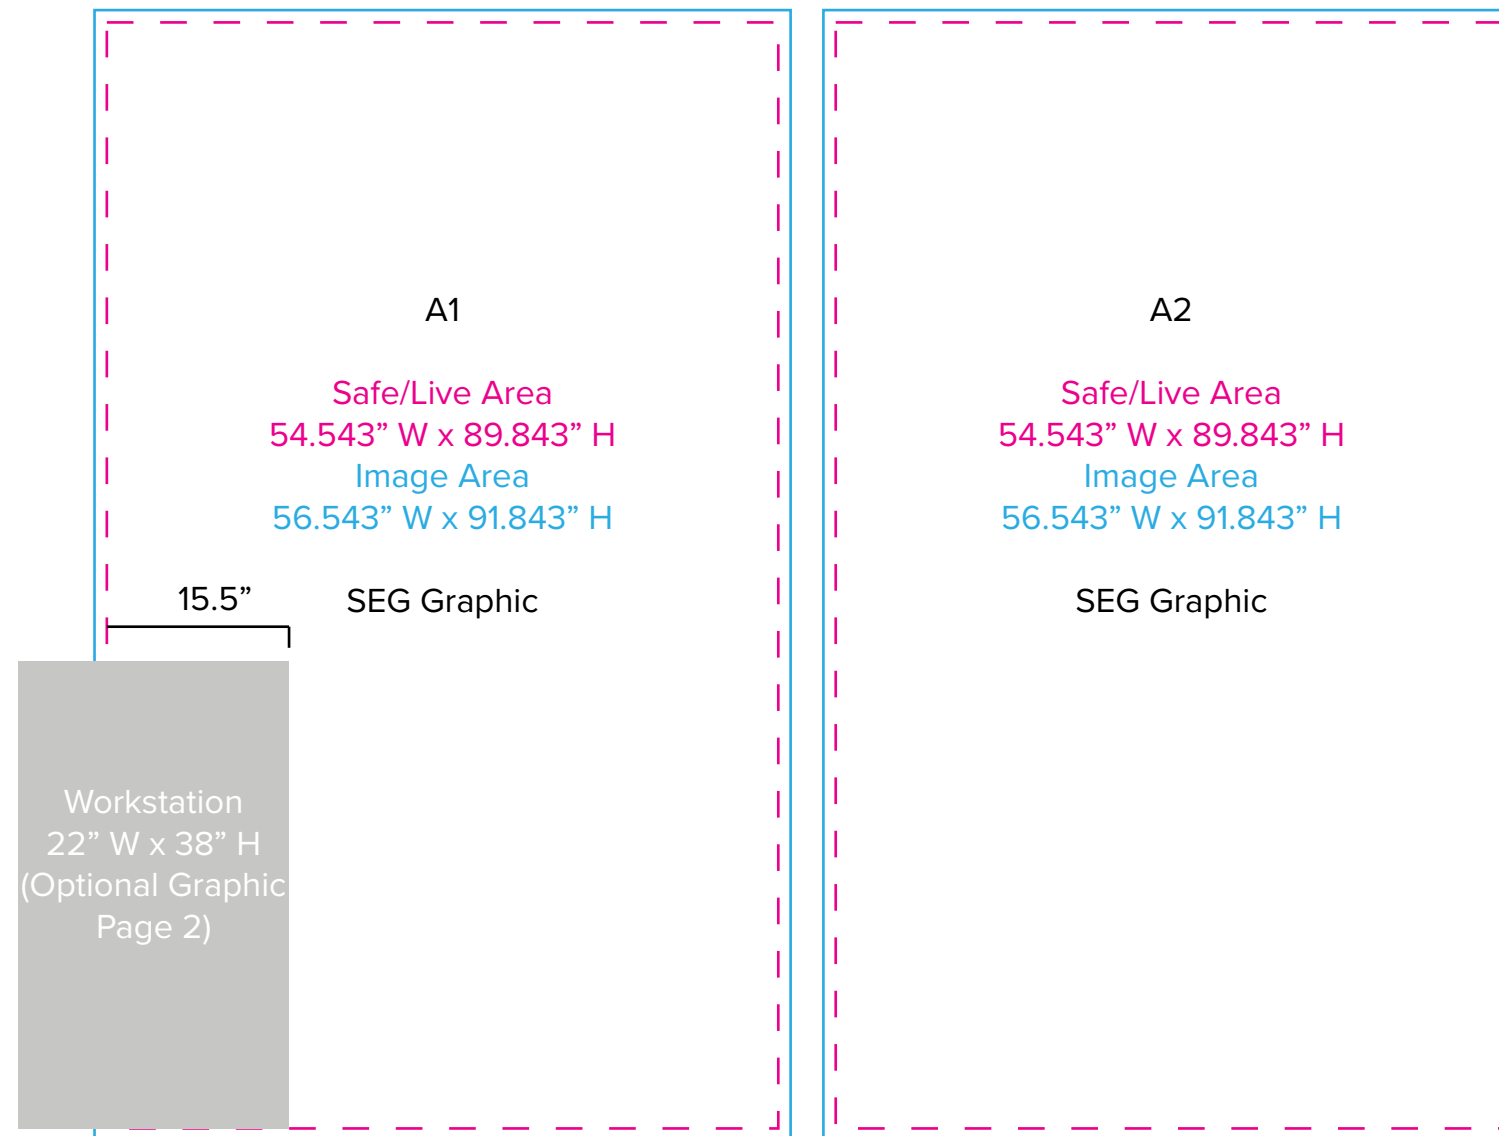

Graphic Template
10 x 10 Inline Exhibit
Backwall with Flat, Rectangular Panels - SEG Graphics

NOTE: All Raster Art (jpg, tiff,psd, png, etc.) must be at least 100 dpi at print size.
Standard kits are often customized. Please check with Customer Service to ensure that this template matches your specific job.

Graphic Template
Backwall Workstation Countertops – Vinyl Graphics
Graphics **NOT** included in base price. Please request pricing.

NOTE: All Raster Art (jpg, tiff,psd, png, etc.) must be at least 100 dpi at print size.
Standard kits are often customized. Please check with Customer Service to ensure that this template matches your specific job.