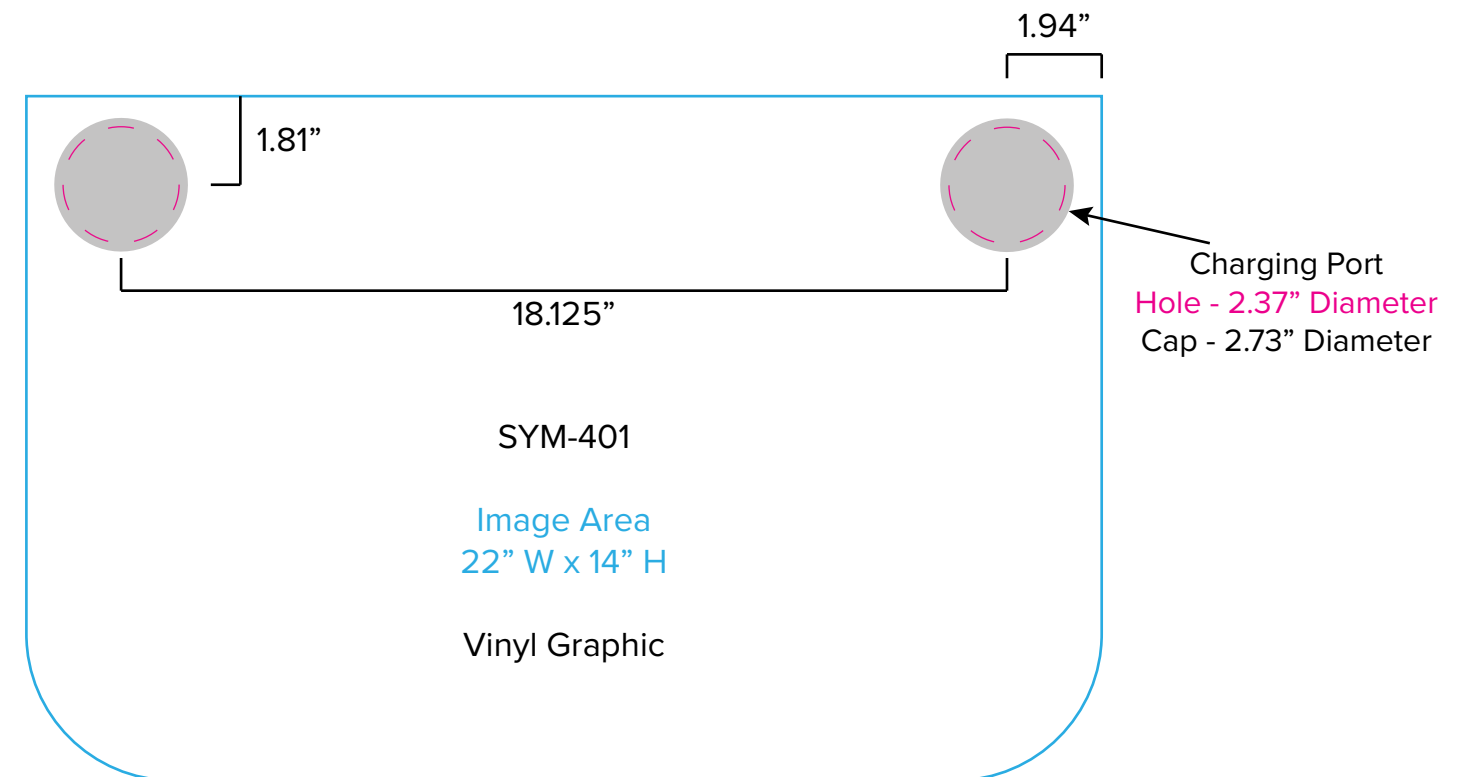

Graphic Template
10 x 10 Inline Exhibit
Backwall with Flat, Rectangular Panels - SEG Graphics

NOTE: All Raster Art (jpg, tiff,psd, png, etc.) must be at least 100 dpi at print size.
Standard kits are often customized. Please check with Customer Service to ensure that this template matches your specific job.

Graphic Template
Backwall Workstation Countertops – Vinyl Graphics
Graphics **NOT** included in base price. Please request pricing.

NOTE: All Raster Art (jpg, tiff,psd, png, etc.) must be at least 100 dpi at print size.
Standard kits are often customized. Please check with Customer Service to ensure that this template matches your specific job.