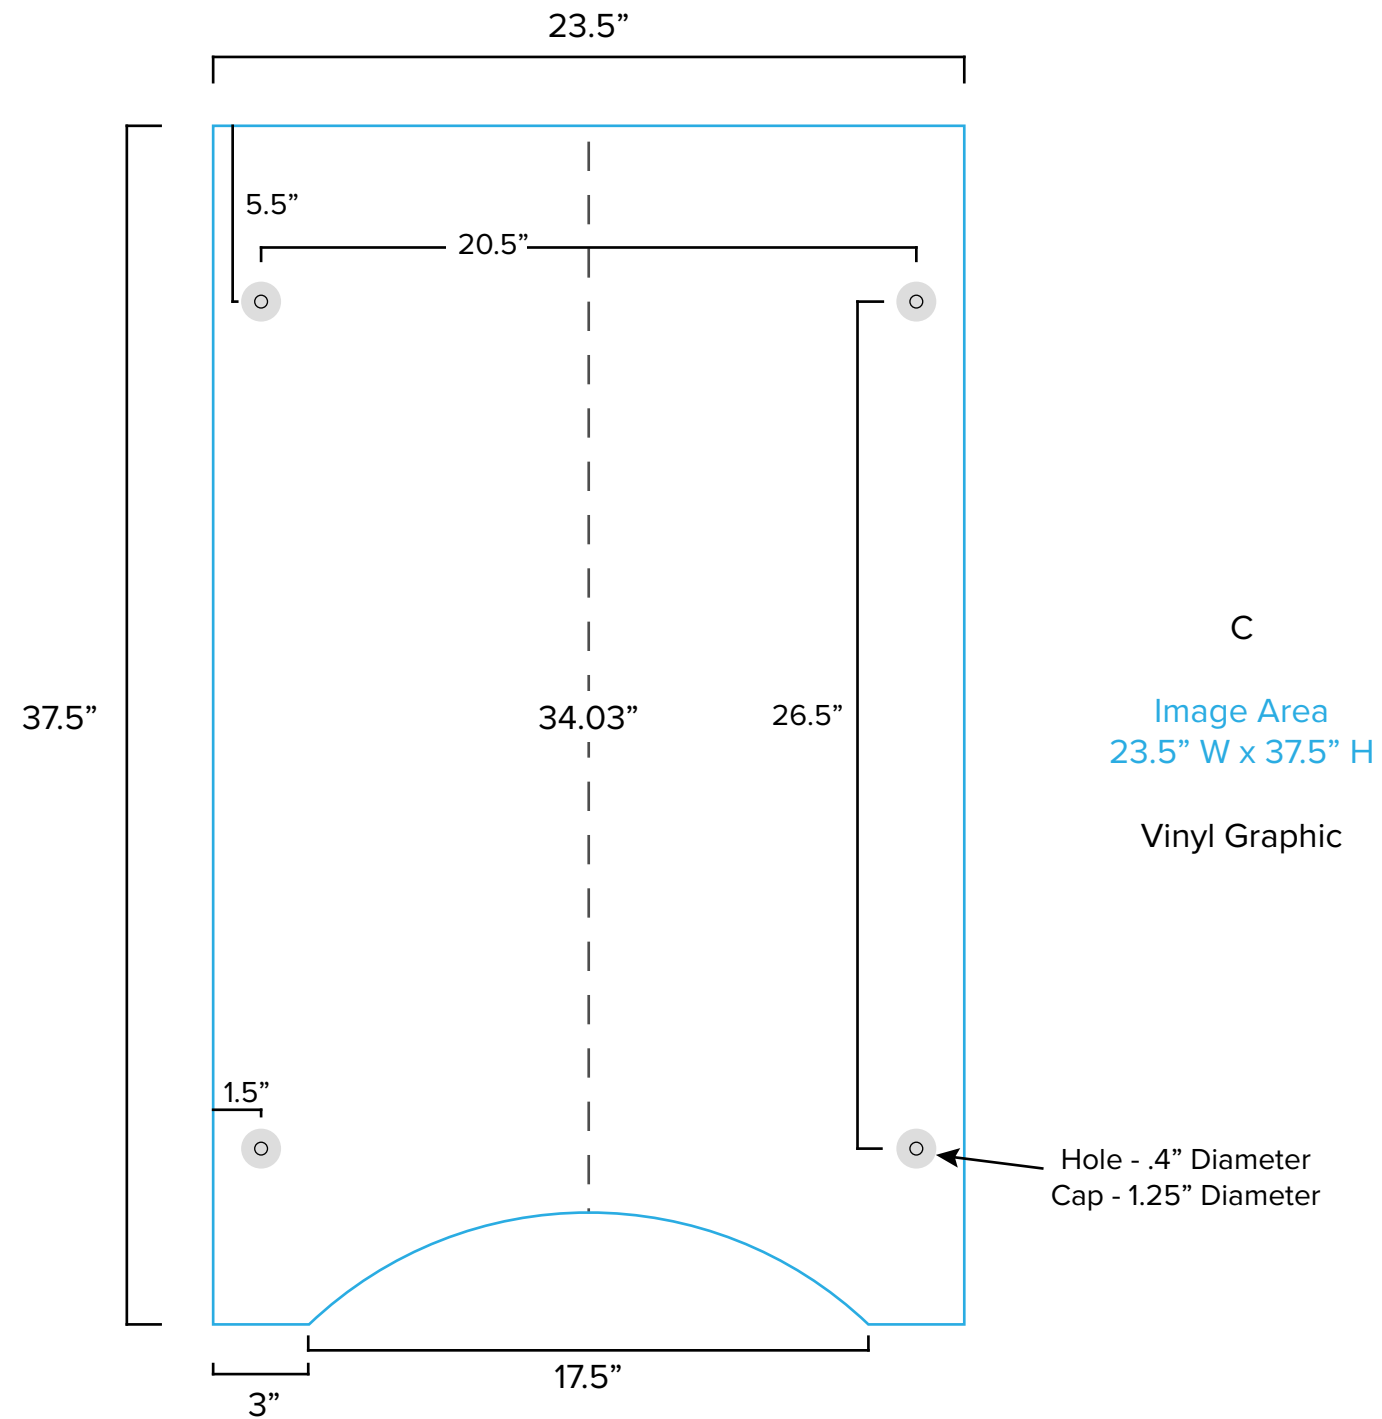

Graphic Template
10 x 10 Inline Exhibit
Backwall with Flat, Rectangular Panel
& Floating Graphic – SEG Graphic, Direct Print Graphic

Floating Graphic Note:
Attached to mount with hook and loop.
Varying shapes can be accommodated
but must be no larger than 23" x 23".

NOTE: All Raster Art (jpg, tiff, psd, png, etc.) must be at least 100 dpi at print size.
Standard kits are often customized. Please check with Customer Service to ensure that this template matches your specific job.

Graphic Template
Portable Counter – Vinyl Graphic

NOTE: All Raster Art (jpg, tiff,psd, png, etc.) must be at least 100 dpi at print size.
Standard kits are often customized. Please check with Customer Service to ensure that this template matches your specific job.

Graphic Template
Backwall Workstation Countertops – Vinyl Graphic
Graphics **NOT** included in base price. Please request pricing.

NOTE: All Raster Art (jpg, tiff,psd, png, etc.) must be at least 100 dpi at print size.
Standard kits are often customized. Please check with Customer Service to ensure that this template matches your specific job.