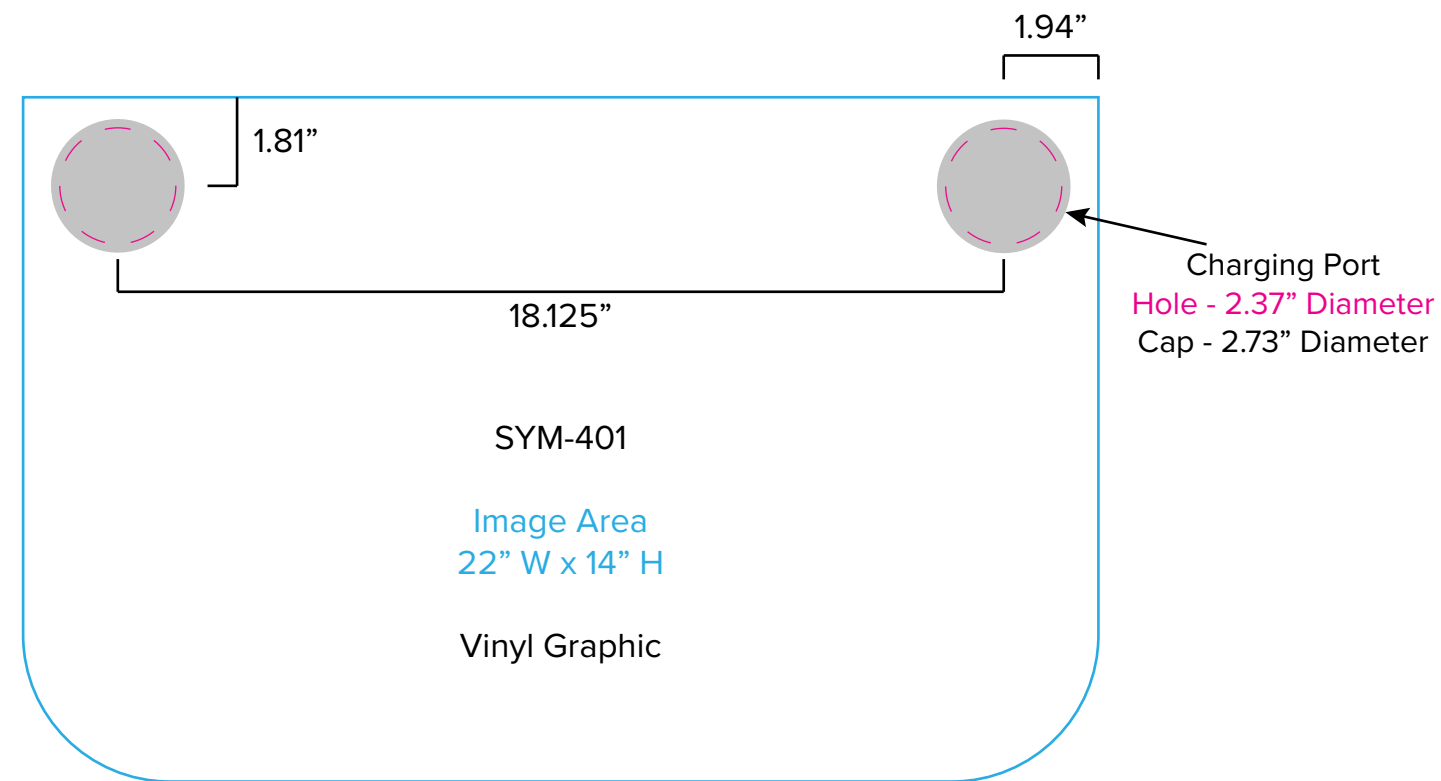

Graphic Template
10 x 10 Inline Exhibit
Backwall with Flat, Rectangular Panel
& Floating Graphic – SEG Graphic, Direct Print Graphic

Floating Graphic Note:
Attached to mount with hook and loop.
Varying shapes can be accommodated
but must be no larger than 23" x 23".

NOTE: All Raster Art (jpg, tiff, psd, png, etc.) must be at least 100 dpi at print size.
Standard kits are often customized. Please check with Customer Service to ensure that this template matches your specific job.

Graphic Template
Portable Counter – Vinyl Graphic

NOTE: All Raster Art (jpg, tiff,psd, png, etc.) must be at least 100 dpi at print size.
Standard kits are often customized. Please check with Customer Service to ensure that this template matches your specific job.

Graphic Template
Backwall Workstation Countertops – Vinyl Graphic
Graphics **NOT** included in base price. Please request pricing.

NOTE: All Raster Art (jpg, tiff,psd, png, etc.) must be at least 100 dpi at print size.
Standard kits are often customized. Please check with Customer Service to ensure that this template matches your specific job.