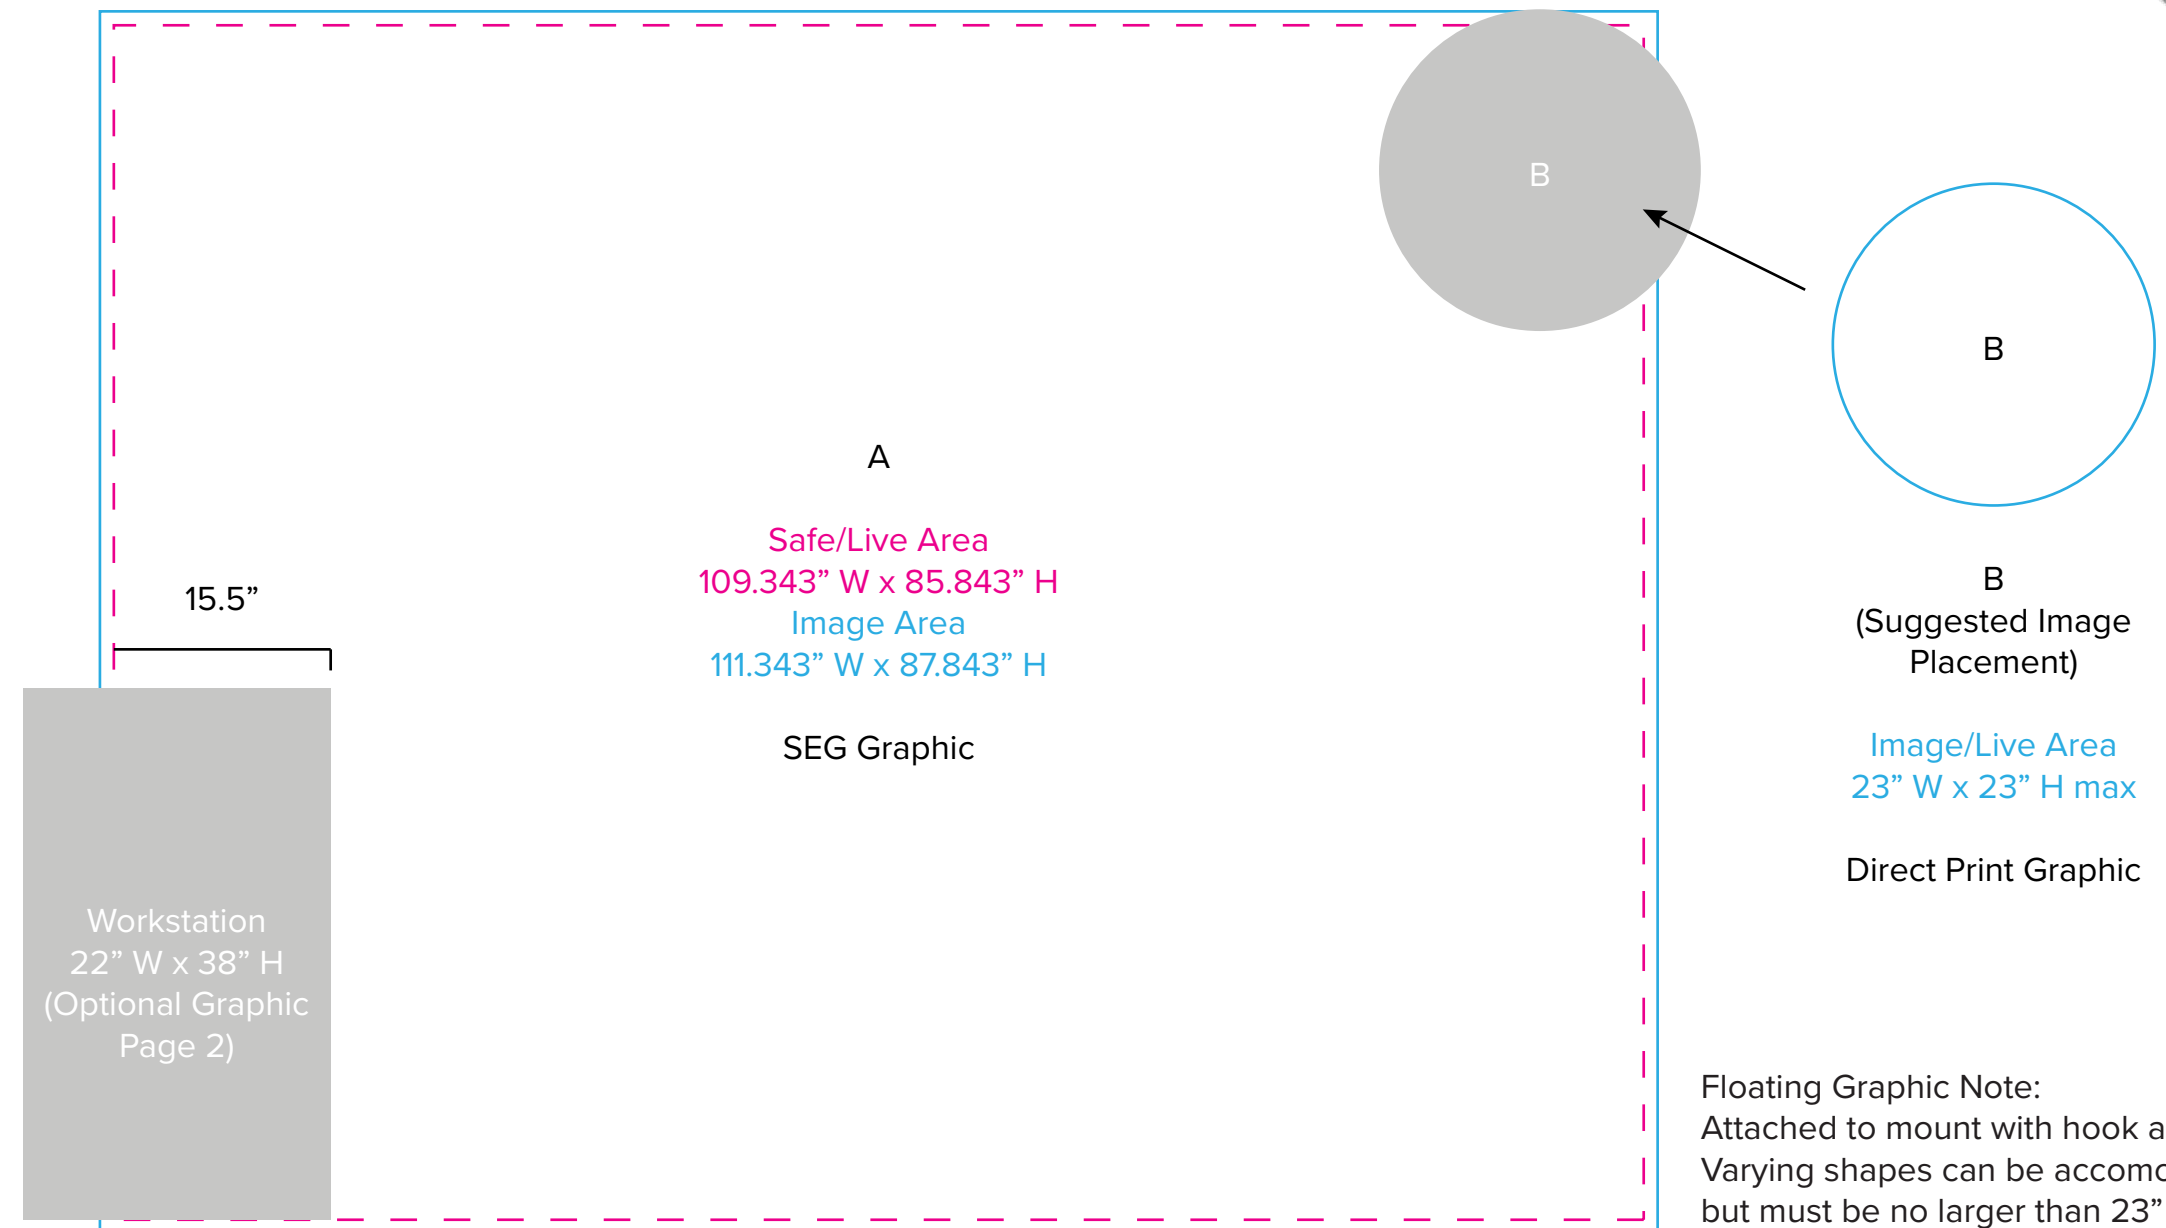

Graphic Template
10 x 10 Inline Exhibit
Backwall with Flat, Rectangular Panel
& Floating Graphic – SEG Graphic, Direct Print Graphic

Floating Graphic Note:
Attached to mount with hook and loop.
Varying shapes can be accommodated
but must be no larger than 23" x 23".

NOTE: All Raster Art (jpg, tiff, psd, png, etc.) must be at least 100 dpi at print size.
Standard kits are often customized. Please check with Customer Service to ensure that this template matches your specific job.

Graphic Template
Portable Counter – Vinyl Graphic

NOTE: All Raster Art (jpg, tiff,psd, png, etc.) must be at least 100 dpi at print size.
Standard kits are often customized. Please check with Customer Service to ensure that this template matches your specific job.

Graphic Template
Backwall Workstation Countertops – Vinyl Graphic
Graphics **NOT** included in base price. Please request pricing.

NOTE: All Raster Art (jpg, tiff,psd, png, etc.) must be at least 100 dpi at print size.
Standard kits are often customized. Please check with Customer Service to ensure that this template matches your specific job.