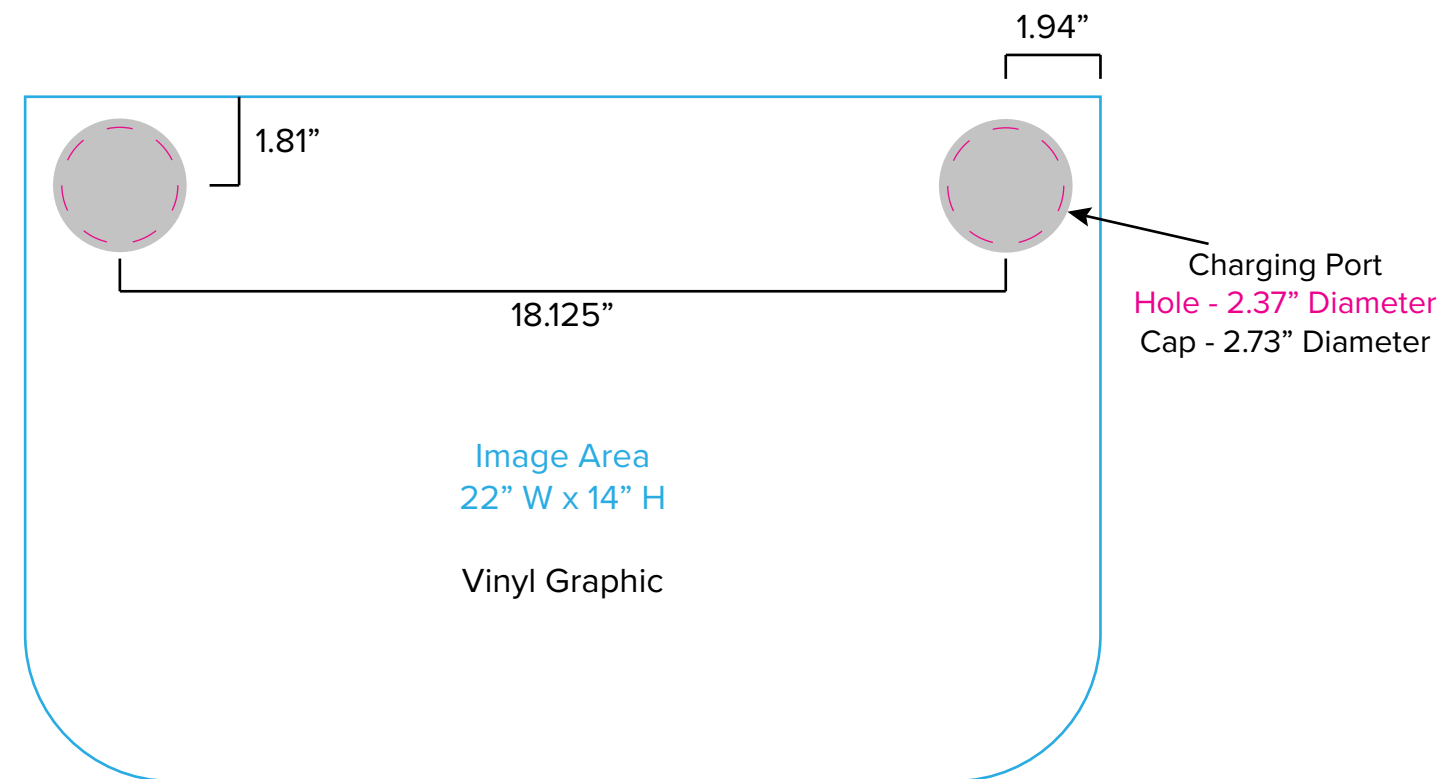

Graphic Template
10 x 10 Inline Exhibit
Backwall with Flat, Rectangular Panel – SEG Fabric Graphic

NOTE: All Raster Art (jpg, tiff,psd, png, etc.) must be at least 100 dpi at print size.
Standard kits are often customized. Please check with Customer Service to ensure that this template matches your specific job.

Graphic Template
Backwall Workstation Countertop – Vinyl Graphics
Graphics **NOT** included in base price. Please request pricing.

NOTE: All Raster Art (jpg, tiff,psd, png, etc.) must be at least 100 dpi at print size.
Standard kits are often customized. Please check with Customer Service to ensure that this template matches your specific job.