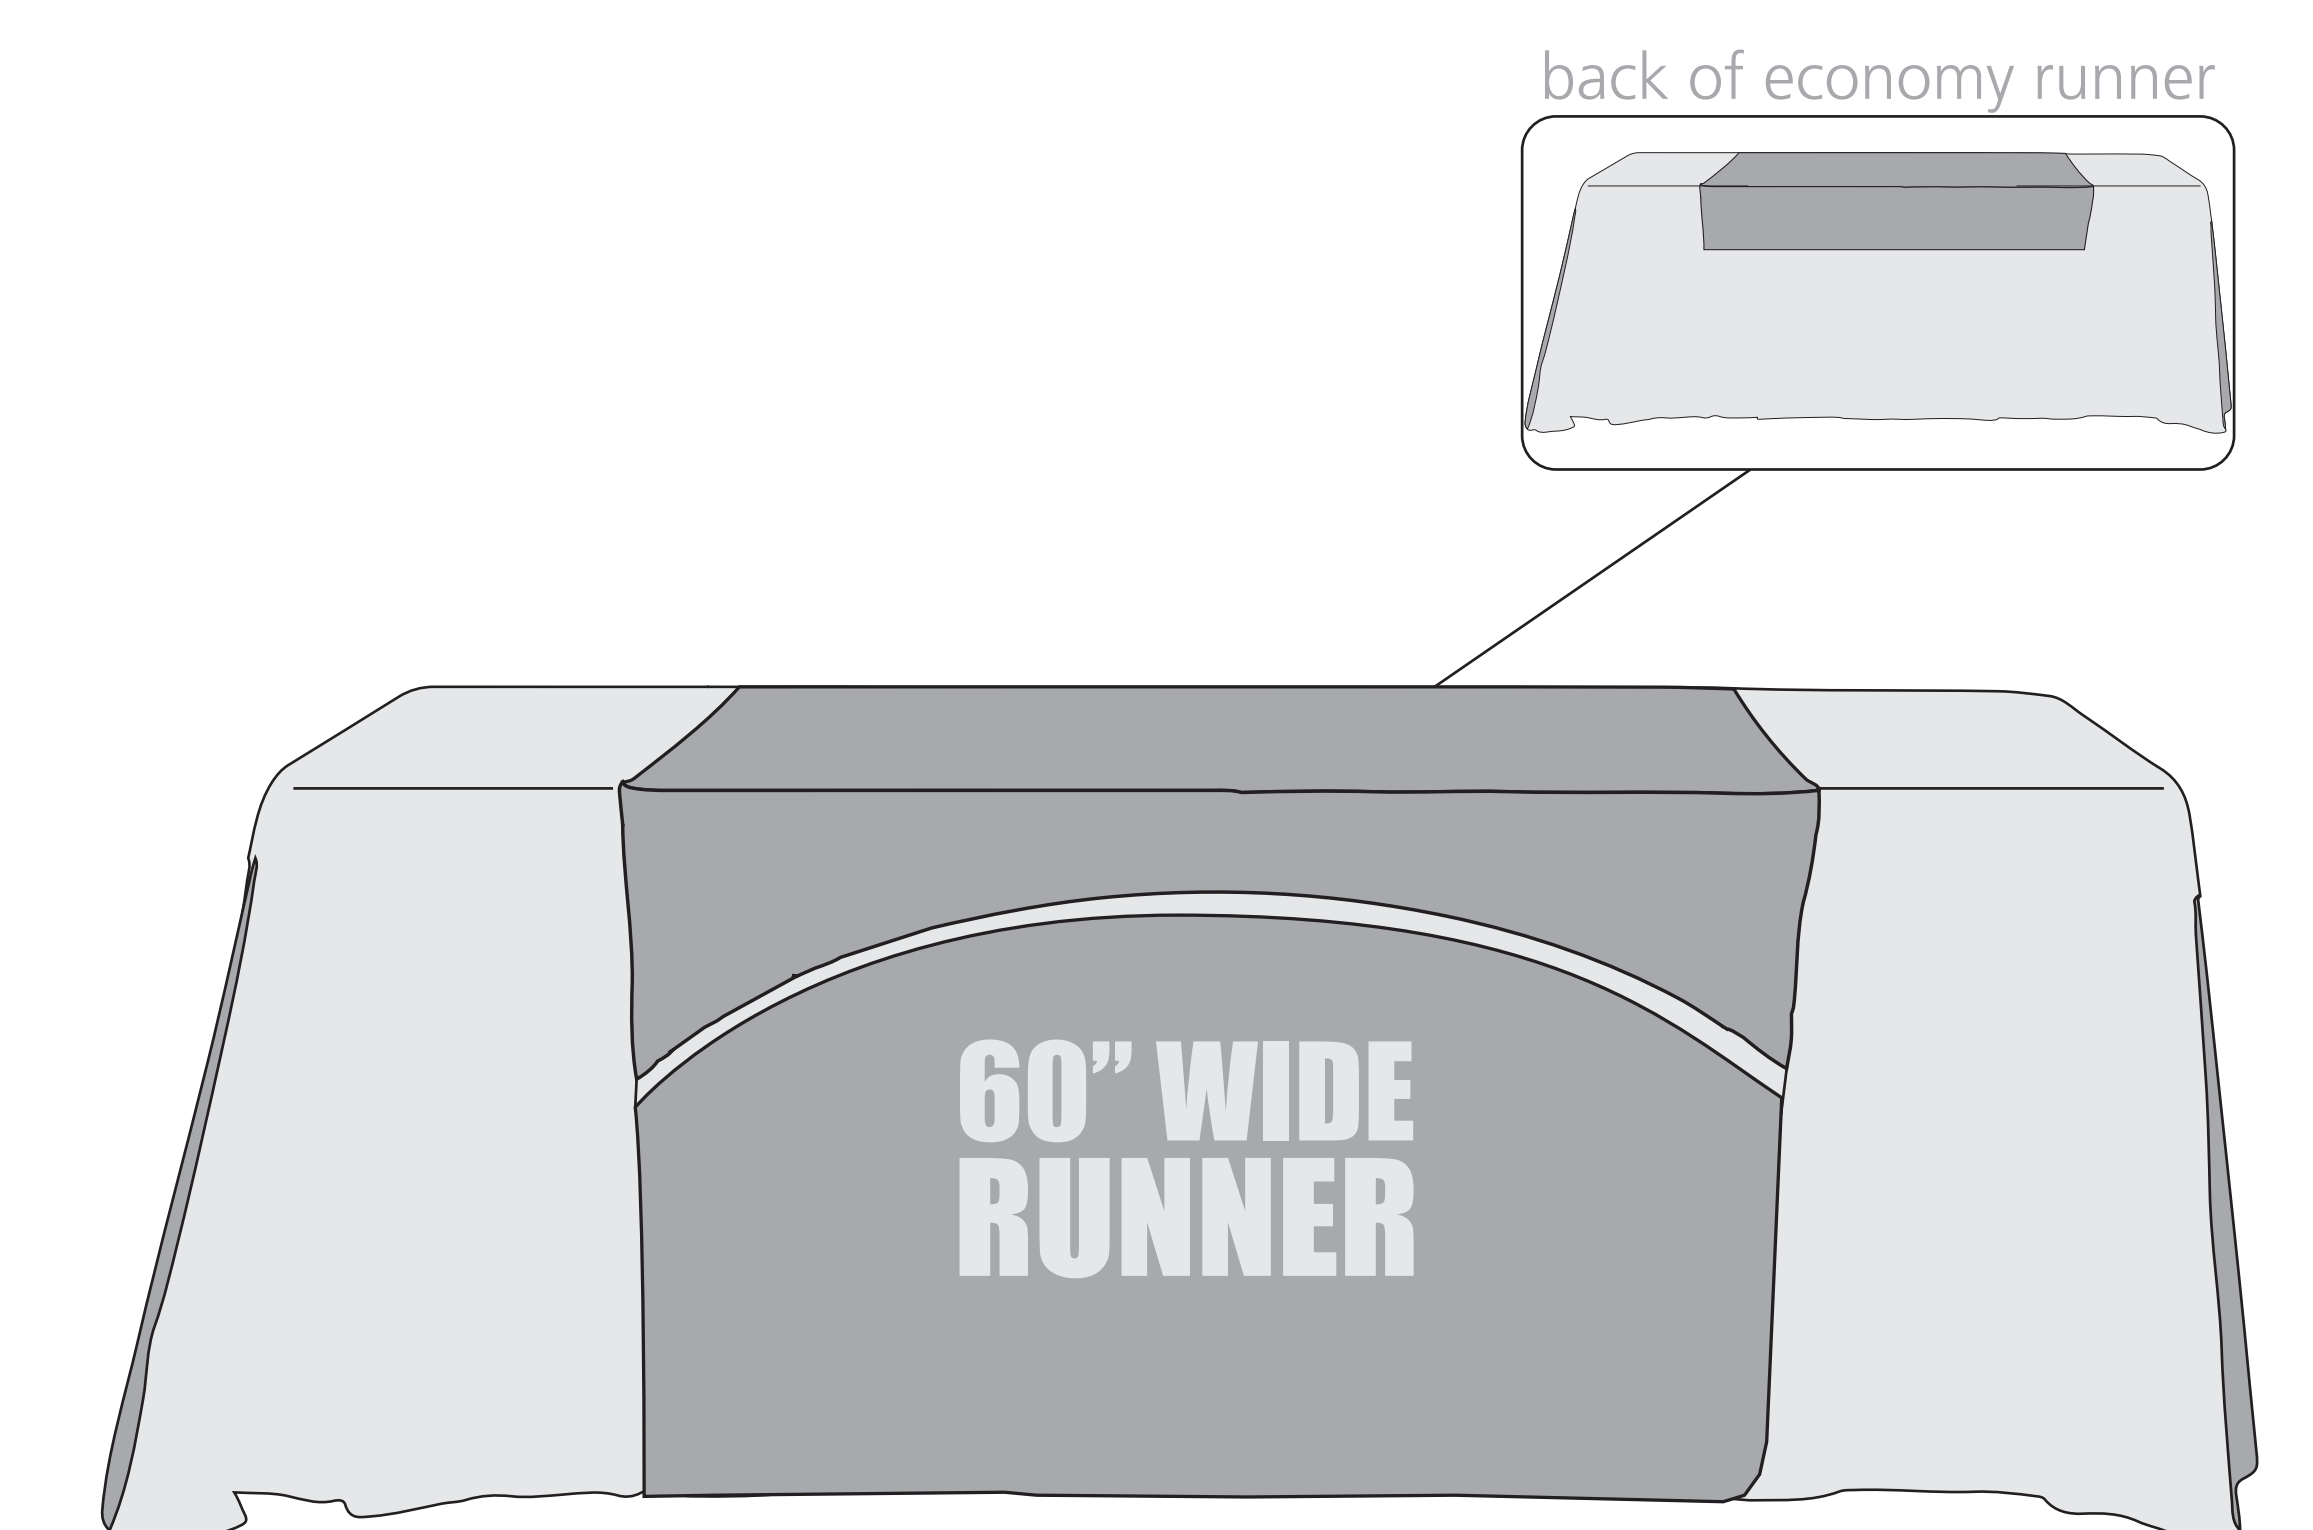

TOP

Table Runners: 60" Economy

Total Graphic Area: 60" w X 62.75" h
Front Visual Area: 56" w X 23.5" h (approx.)

DO NOT design any critical elements
(text, logos, etc.) within 2" of the edge.
Graphic will be heat sealed on all edges.

This template is designed for a
standard height table - 30" h

**RECOMMENDED
FRONT VISUAL AREA**