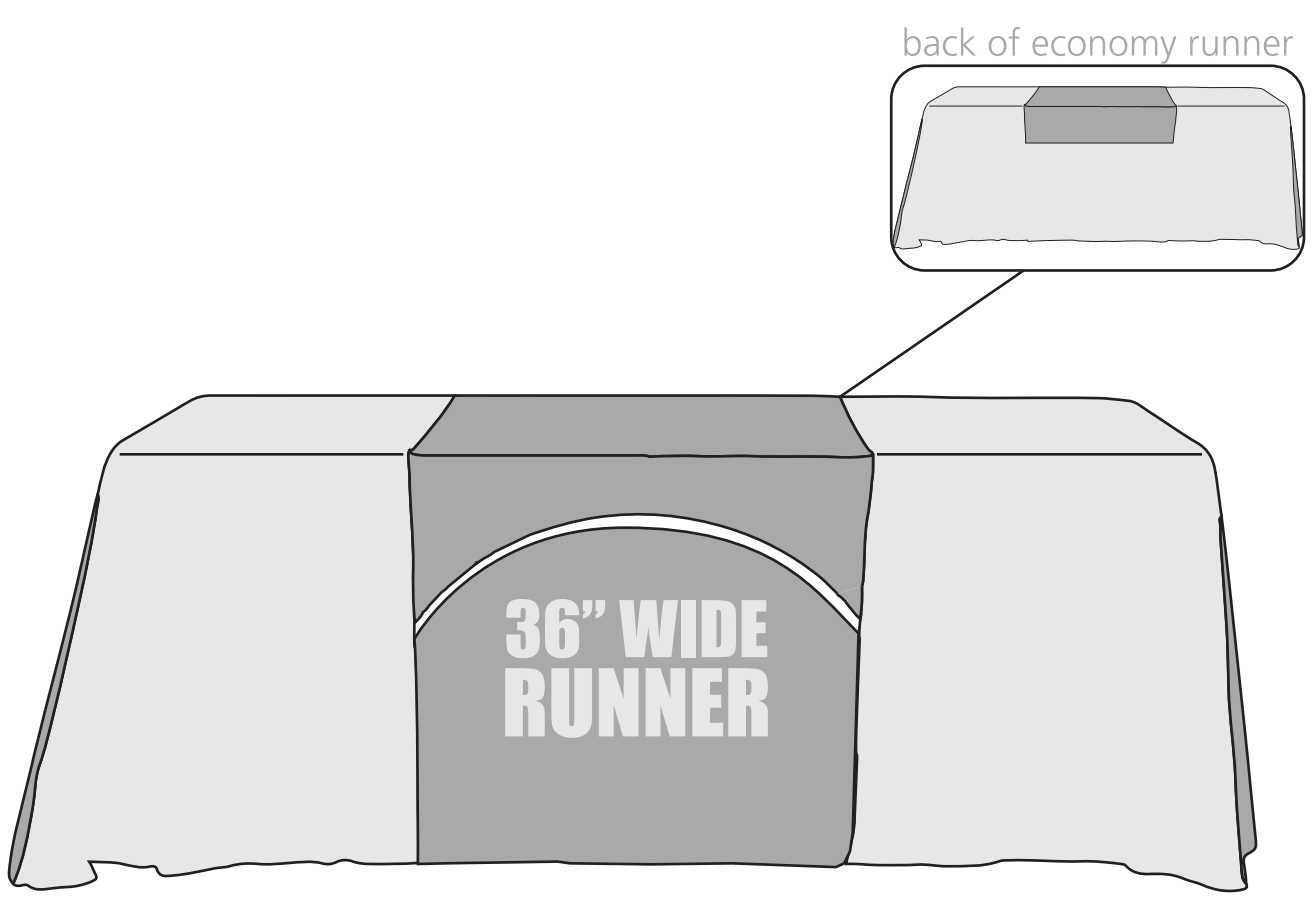

ACI

DESIGN

Marketing Displays

800.447.0057

www.acidesign.com

6.25" folds
over back

General Art Guidelines:

- CMYK Color Mode
- All Solid Coated Pantone colors should be called out in the art as spot colors
- Embed all images and support files
- Resolution must be 100-120 ppi
- All fonts must be created to outlines
- Do not scale artboard
- Background color/images must bleed to the edge of artboard
- Do not use spot colors from template in your artwork as they will not print

TOP

Table Runners: 36" Economy

Total Graphic Area: 36" w X 62.75" h
Front Visual Area: 32" w X 23.5" h (approx.)

DO NOT design any critical elements (text, logos, etc.) within 2" of the edge. Graphic will be heat sealed on all edges.

This template is designed for a standard height table - 30" h

**RECOMMENDED
FRONT VISUAL AREA**

trim/heat sealed line