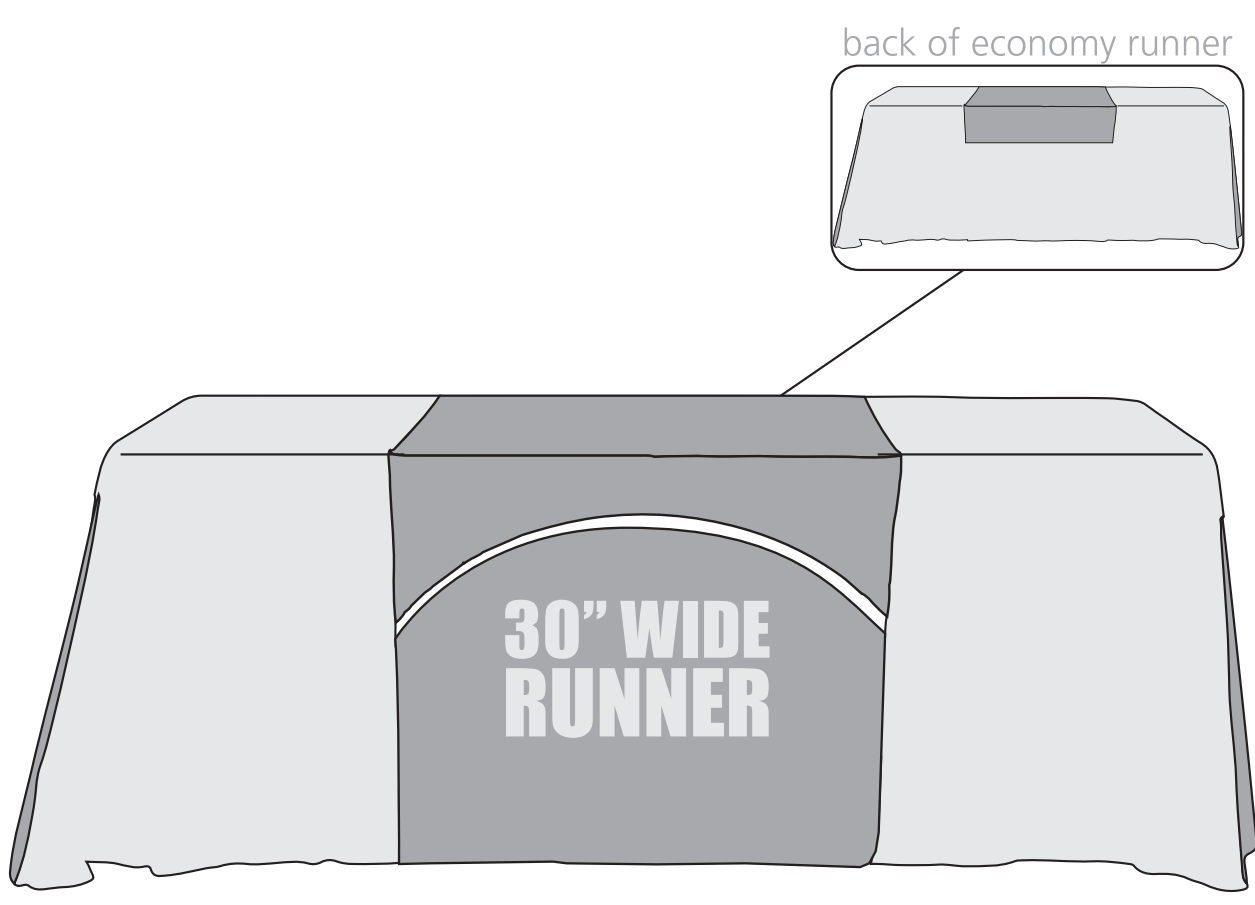

**ACi**  
**DESIGN**  
Marketing Displays  
800.447.0057  
www.acidesign.com

6.25" folds  
over back

## Table Runners: 30" Economy

Total Graphic Area: 30"w X 62.75"h  
Front Visual Area: 26"w X 23.5"h (approx.)

DO NOT design any critical elements  
(text, logos, etc.) within 2" of the edge.  
Graphic will be heat sealed on all edges.

This template is designed for a  
standard height table - 30"h

**RECOMMENDED  
FRONT VISUAL AREA**

trim/heat sealed line