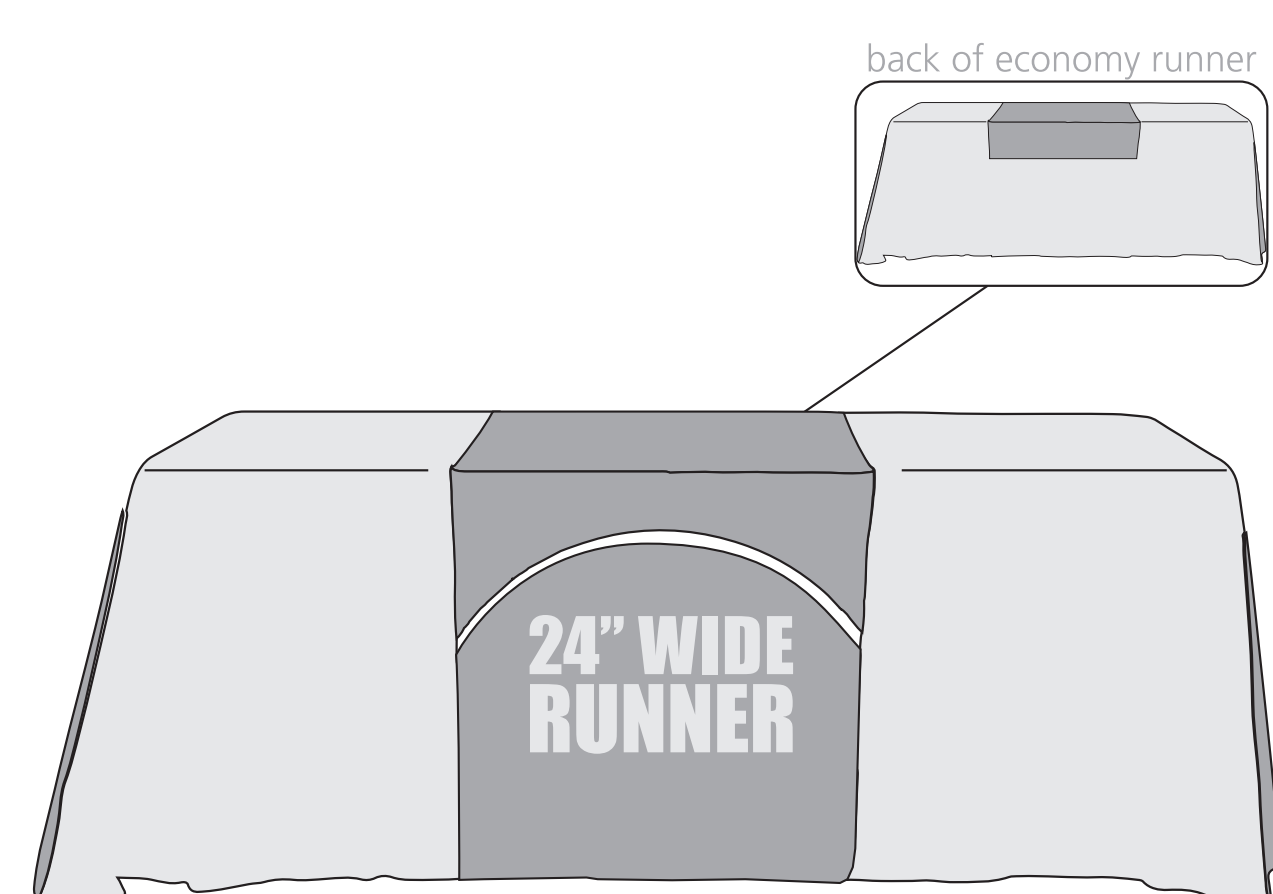

6.25" folds
over back

ACI
DESIGN
Marketing Displays
800.447.0057
www.acidesign.com

General Art Guidelines:

- CMYK Color Mode
- All Solid Coated Pantone colors should be called out in the art as spot colors
- Embed all images and support files
- Resolution must be 100-120 ppi
- All fonts must be created to outlines
- Do not scale artboard
- Background color/images must bleed to the edge of artboard
- Do not use spot colors from template in your artwork as they will not print

TOP

Table Runners: 24" Economy

Total Graphic Area: 24" w X 62.75" h
Front Visual Area: 20" w X 23.5" h (approx.)

DO NOT design any critical elements
(text, logos, etc.) within 2" of the edge.
Graphic will be heat sealed on all edges.

This template is designed for a
standard height table - 30" h

**RECOMMENDED
FRONT VISUAL AREA**

trim/heat sealed line